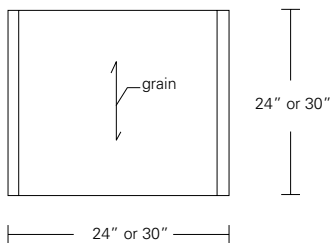

ZIG ZAG TABLE

48W x 20D x 15H

Shown in Walnut.

The modern planes of this continuous form, with its softly rounded angles and undulating base, pay homage to Gerrit Rietveld's Zig Zag chair. The horizontal surface is a functional table top, while the angles of the open base create built-in bookends.

Zig Zag Table 48"W x 20"D x 15"H
48"W x 27"D x 15"H

Contour Cocktail Table 36"W x 20"D x 15"H
48"W x 20"D x 15"H
54"W x 20"D x 15"H
48"W x 27"D x 15"H
54"W x 27"D x 15"H
60"W x 30"D x 15"H

Contour Side Table 24"W x 24"D x 24"H
30"W x 30"D x 24"H