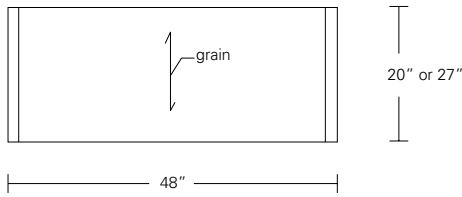

ZIG ZAG TABLE

48W x 20D x 15H

Shown in Walnut.

The modern planes of this continuous form, with its softly rounded angles and undulating base, pay homage to Gerrit Rietveld's Zig Zag chair. The horizontal surface is a functional table top, while the angles of the open base create built-in bookends.

Zig Zag Table 48"W x 20"D x 15"H
48"W x 27"D x 15"H

Contour Cocktail Table 36"W x 20"D x 15"H
48"W x 20"D x 15"H
54"W x 20"D x 15"H
48"W x 27"D x 15"H
54"W x 27"D x 15"H
60"W x 30"D x 15"H

Contour Side Table 24"W x 24"D x 24"H
30"W x 30"D x 24"H