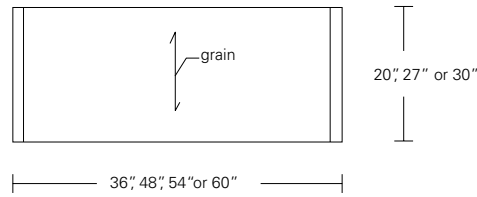

ZIG ZAG TABLE

48W x 20D x 15H

Shown in Walnut.

The modern planes of this continuous form, with its softly rounded angles and undulating base, pay homage to Gerrit Rietveld's Zig Zag chair. The horizontal surface is a functional table top, while the angles of the open base create built-in bookends.

Zig Zag Table 48"W x 20"D x 15"H
48"W x 27"D x 15"H

Contour Cocktail Table 36"W x 20"D x 15"H
48"W x 20"D x 15"H
54"W x 20"D x 15"H
48"W x 27"D x 15"H
54"W x 27"D x 15"H
60"W x 30"D x 15"H

Contour Side Table 24"W x 24"D x 24"H
30"W x 30"D x 24"H