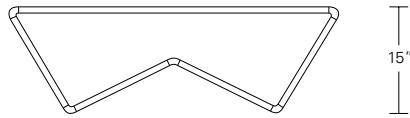

ZIG ZAG TABLE

48W x 20D x 15H

Shown in Walnut.

The modern planes of this continuous form, with its softly rounded angles and undulating base, pay homage to Gerrit Rietveld's Zig Zag chair. The horizontal surface is a functional table top, while the angles of the open base create built-in bookends.

Zig Zag Table 48"W x 20"D x 15"H
48"W x 27"D x 15"H

Contour Cocktail Table 36"W x 20"D x 15"H
48"W x 20"D x 15"H
54"W x 20"D x 15"H
48"W x 27"D x 15"H
54"W x 27"D x 15"H
60"W x 30"D x 15"H

Contour Side Table 24"W x 24"D x 24"H
30"W x 30"D x 24"H