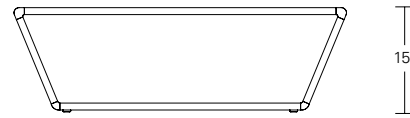

ZIG ZAG TABLE

48W x 20D x 15H

Shown in Walnut.

The modern planes of this continuous form, with its softly rounded angles and undulating base, pay homage to Gerrit Rietveld's Zig Zag chair. The horizontal surface is a functional table top, while the angles of the open base create built-in bookends.

Zig Zag Table 48"W x 20"D x 15"H
48"W x 27"D x 15"H

Contour Cocktail Table 36"W x 20"D x 15"H
48"W x 20"D x 15"H
54"W x 20"D x 15"H
48"W x 27"D x 15"H
54"W x 27"D x 15"H
60"W x 30"D x 15"H

Contour Side Table 24"W x 24"D x 24"H
30"W x 30"D x 24"H