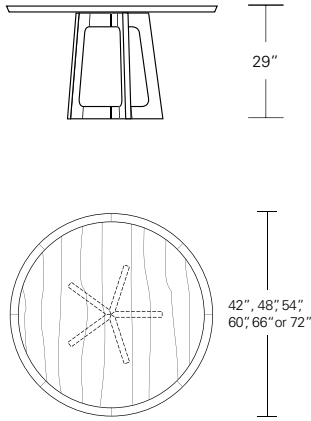

VERONA ROUND TABLE

60W x 60D x 29H

Shown in Grey Walnut with optional Medium Bronze Inlay.

The Verona Round Table features a tapered, 5 legged star base which intersects at the table's center point. The table top's beveled profile compliments the divergent angles of the table base. Verona tables are available in a variety of shapes and sizes, fixed or extension versions and in a wide selection of finishes.

VERONA ROUND TABLE

Verona Round Table

42"W x 42"D x 29"H
 48"W x 48"D x 29"H
 54"W x 54"D x 29"H
 60"W x 60"D x 29"H
 66"W x 66"D x 29"H
 72"W x 72"D x 29"H

Round Extension Table (w/self-storing leaf)

48"W (68" w/one 20" leaf) x 48"D x 29"H
 54"W (74" w/one 20" leaf) x 54"D x 29"H
 60"W (84" w/one 24" leaf) x 60"D x 29"H
 66"W (90" w/one 24" leaf) x 66"D x 29"H
 72"W (96" w/one 24" leaf) x 72"D x 29"H

Split Base Round Extension Table

48"W (96" w/two 24" leaves) x 48"D x 29"H
 54"W (102" w/two 24" leaves) x 54"D x 29"H
 60"W (108" w/two 24" leaves) x 60"D x 29"H
 66"W (114" w/two 24" leaves) x 66"D x 29"H
 72"W (120" w/two 24" leaves) x 72"D x 29"H

Verona Square Table

42"W x 42"D x 29"H
 48"W x 48"D x 29"H
 54"W x 54"D x 29"H
 60"W x 60"D x 29"H
 66"W x 66"D x 29"H
 72"W x 72"D x 29"H

Square Extension Table (w/self-storing leaf)

48"W (68" w/one 20" leaf) x 48"D x 29"H
 54"W (74" w/one 20" leaf) x 54"D x 29"H
 60"W (84" w/one 24" leaf) x 60"D x 29"H
 66"W (90" w/one 24" leaf) x 66"D x 29"H
 72"W (96" w/one 24" leaf) x 72"D x 29"H