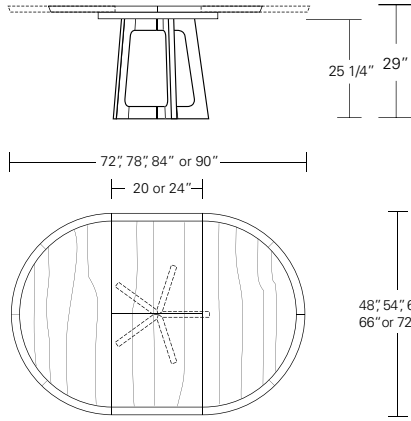

VERONA ROUND TABLE

60W x 60D x 29H

Shown in Grey Walnut with optional Medium Bronze Inlay.

The Verona Round Table features a tapered, 5 legged star base which intersects at the table's center point. The table top's beveled profile compliments the divergent angles of the table base. Verona tables are available in a variety of shapes and sizes, fixed or extension versions and in a wide selection of finishes.

VERONA ROUND TABLE

Verona Round Table

42"W x 42"D x 29"H
 48"W x 48"D x 29"H
 54"W x 54"D x 29"H
 60"W x 60"D x 29"H
 66"W x 66"D x 29"H
 72"W x 72"D x 29"H

Round Extension Table (w/self-storing leaf)

48"W (68" w/one 20" leaf) x 48"D x 29"H
 54"W (74" w/one 20" leaf) x 54"D x 29"H
 60"W (84" w/one 24" leaf) x 60"D x 29"H
 66"W (90" w/one 24" leaf) x 66"D x 29"H
 72"W (96" w/one 24" leaf) x 72"D x 29"H

Split Base Round Extension Table

48"W (96" w/two 24" leaves) x 48"D x 29"H
 54"W (102" w/two 24" leaves) x 54"D x 29"H
 60"W (108" w/two 24" leaves) x 60"D x 29"H
 66"W (114" w/two 24" leaves) x 66"D x 29"H
 72"W (120" w/two 24" leaves) x 72"D x 29"H

Verona Square Table

42"W x 42"D x 29"H
 48"W x 48"D x 29"H
 54"W x 54"D x 29"H
 60"W x 60"D x 29"H
 66"W x 66"D x 29"H
 72"W x 72"D x 29"H

Square Extension Table (w/self-storing leaf)

48"W (68" w/one 20" leaf) x 48"D x 29"H
 54"W (74" w/one 20" leaf) x 54"D x 29"H
 60"W (84" w/one 24" leaf) x 60"D x 29"H
 66"W (90" w/one 24" leaf) x 66"D x 29"H
 72"W (96" w/one 24" leaf) x 72"D x 29"H