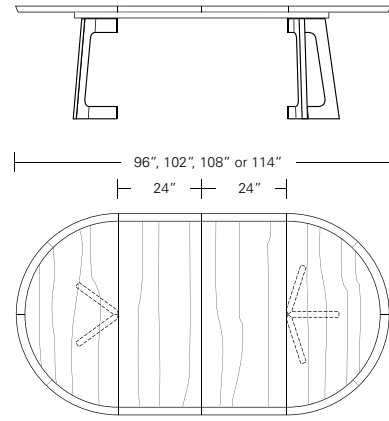

VERONA ROUND TABLE

Verona Round Table

42"W x 42"D x 29"H
 48"W x 48"D x 29"H
 54"W x 54"D x 29"H
 60"W x 60"D x 29"H
 66"W x 66"D x 29"H
 72"W x 72"D x 29"H

Round Extension Table (w/self-storing leaf)

48"W (68" w/one 20" leaf) x 48"D x 29"H
 54"W (74" w/one 20" leaf) x 54"D x 29"H
 60"W (84" w/one 24" leaf) x 60"D x 29"H
 66"W (90" w/one 24" leaf) x 66"D x 29"H
 72"W (96" w/one 24" leaf) x 72"D x 29"H

Split Base Round Extension Table

48"W (96" w/two 24" leaves) x 48"D x 29"H
 54"W (102" w/two 24" leaves) x 54"D x 29"H
 60"W (108" w/two 24" leaves) x 60"D x 29"H
 66"W (114" w/two 24" leaves) x 66"D x 29"H
 72"W (120" w/two 24" leaves) x 72"D x 29"H

Verona Square Table

42"W x 42"D x 29"H
 48"W x 48"D x 29"H
 54"W x 54"D x 29"H
 60"W x 60"D x 29"H
 66"W x 66"D x 29"H
 72"W x 72"D x 29"H

Square Extension Table (w/self-storing leaf)

48"W (68" w/one 20" leaf) x 48"D x 29"H
 54"W (74" w/one 20" leaf) x 54"D x 29"H
 60"W (84" w/one 24" leaf) x 60"D x 29"H
 66"W (90" w/one 24" leaf) x 66"D x 29"H
 72"W (96" w/one 24" leaf) x 72"D x 29"H

Split Base Square Extension Table

48"W (96" w/two 24" leaves) x 48"D x 29"H
 54"W (102" w/two 24" leaves) x 54"D x 29"H
 60"W (108" w/two 24" leaves) x 60"D x 29"H
 66"W (114" w/two 24" leaves) x 66"D x 29"H
 72"W (120" w/two 24" leaves) x 72"D x 29"H