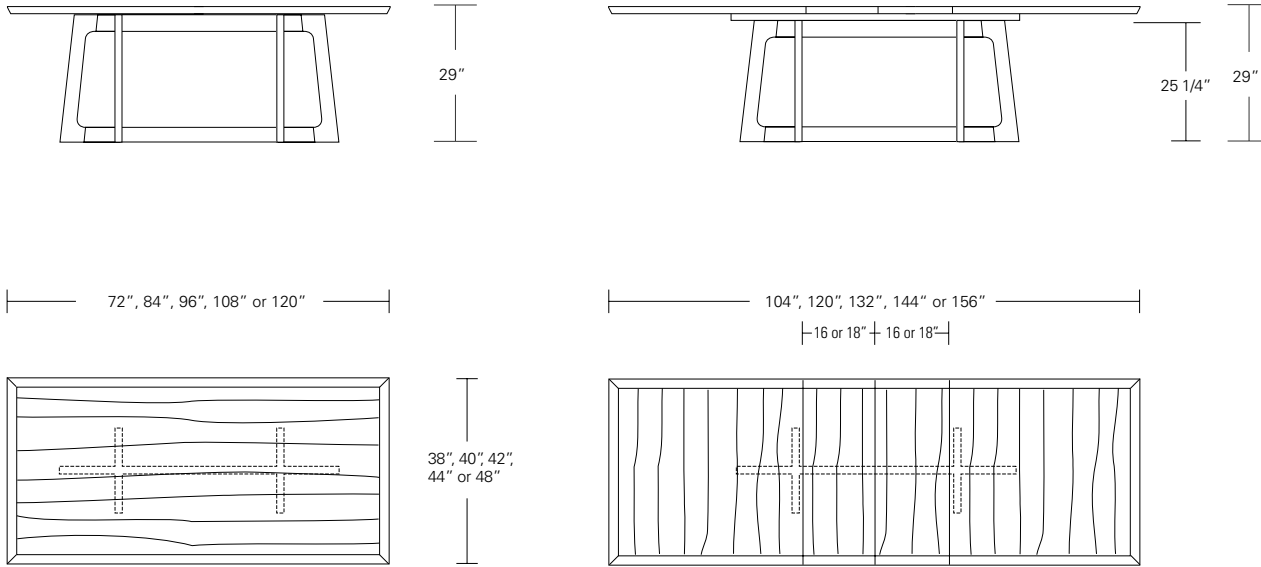

VERONA EXTENSION TABLE

**84W x 40D x 29H
(120W with two 18" LEAVES)**

Shown in Silver Walnut.

The Verona Table features a tapered base formed with modern fluid lines connecting the legs and criss-crossing stretchers. The table top's beveled profile compliments the divergent angles of the table base. Verona tables are available in a variety of shapes and sizes, fixed or extension versions and in a wide selection of finishes.

Verona Table

72"W x 38"D x 29"H
 84"W x 40"D x 29"H
 96"W x 42"D x 29"H
 108"W x 44"D x 29"H
 120"W x 48"D x 29"H

Verona Extension Table

72"W (104"w/two 16"leaves) x 38"D x 29"H
 84"W (120"w/two 18"leaves) x 40"D x 29"H
 96"W (132"w/two 18"leaves) x 42"D x 29"H
 108"W (144"w/two 18"leaves) x 44"D x 29"H
 120"W (156"w/two 18"leaves) x 48"D x 29"H