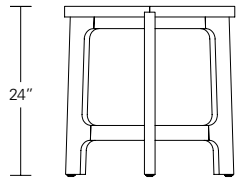

TRILLIUM SIDE TABLE

24 Diam x 24H

Shown with Cered Burnt Ash base with optional Glass Top, optional Stone Top and Wood Top versions.

The Trillium Side Table comes in two sizes. The standard wood top has a three-piece veneer pattern. A base only version is available individually or with custom stone or glass tops provided by custom quote. Available in 32 finishes and with an optional metal inlay on the stretchers.

Trillium Side Table 24
24" Diam Top x 24"H
Overall Diam w/ legs 27"

Trillium Side Table 20
20" Diam Top x 20"H
Overall Diam w/ legs 22.75"

DESCRIPTION	FINISH OPTIONS	
<p>Trillium Table: Veneer top with thick veneer edging. Solid wood base with levelers.</p> <p>Inlay Options: Dark bronze, medium bronze, satin brass or satin aluminum.</p> <p>Custom Orders: Custom sizes, woods and finishes are available. Please request a price quotation.</p>	<p>Standard - Natural / Stained:</p> <p>Bronze Ash, Burnt Ash, Ebonized Ash, Grey Ash, Medium Mahogany, Oak, Bluff Oak, Ebonized Oak, Grey Oak, Fumed Oak, Walnut, Medium Walnut, Dark Walnut, Ebonized Walnut, Grey Walnut, Silver Walnut, Terra Walnut, Bronze Walnut, Claro Toned Walnut.</p>	<p>Premium - Cerused / Bleached:</p> <p>Bleached Ash, Cerused Grey Ash, Cerused Bronze Ash, Cerused Burnt Ash, Cerused Mahogany, Cerused Dark Mahogany, Bleached Walnut, Cerused Walnut, Cerused Grey Walnut, Cerused Silver Walnut, Cerused Bronze Walnut, Bleached Oak, Cerused Oak.</p>