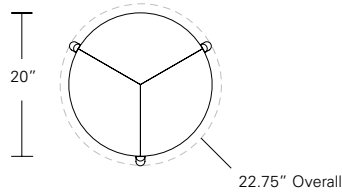

TRILLIUM SIDE TABLE

24 Diam x 24H

Shown with Cered Burnt Ash base with optional Glass Top, optional Stone Top and Wood Top versions.

The Trillium Side Table comes in two sizes. The standard wood top has a three-piece veneer pattern. A base only version is available individually or with custom stone or glass tops provided by custom quote. Available in 32 finishes and with an optional metal inlay on the stretchers.

Trillium Side Table 24
24" Diam Top x 24"H
Overall Diam w/ legs 27"

Trillium Side Table 20
20" Diam Top x 20"H
Overall Diam w/ legs 22.75"

DESCRIPTION	FINISH OPTIONS	
<p>Trillium Table: Veneer top with thick veneer edging. Solid wood base with levelers.</p> <p>Inlay Options: Dark bronze, medium bronze, satin brass or satin aluminum.</p> <p>Custom Orders: Custom sizes, woods and finishes are available. Please request a price quotation.</p>	<p>Standard - Natural / Stained:</p> <p>Bronze Ash, Burnt Ash, Ebonized Ash, Grey Ash, Medium Mahogany, Oak, Bluff Oak, Ebonized Oak, Grey Oak, Fumed Oak, Walnut, Medium Walnut, Dark Walnut, Ebonized Walnut, Grey Walnut, Silver Walnut, Terra Walnut, Bronze Walnut, Claro Toned Walnut.</p>	<p>Premium - Cerused / Bleached:</p> <p>Bleached Ash, Cerused Grey Ash, Cerused Bronze Ash, Cerused Burnt Ash, Cerused Mahogany, Cerused Dark Mahogany, Bleached Walnut, Cerused Walnut, Cerused Grey Walnut, Cerused Silver Walnut, Cerused Bronze Walnut, Bleached Oak, Cerused Oak.</p>