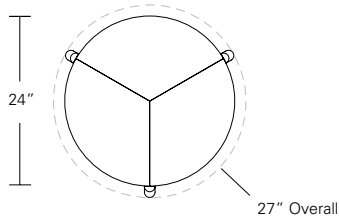

TRILLIUM SIDE TABLE

24 Diam x 24H

Shown with Cered Burnt Ash base with optional Glass Top, optional Stone Top and Wood Top versions.

The Trillium Side Table comes in two sizes. The standard wood top has a three-piece veneer pattern. A base only version is available individually or with custom stone or glass tops provided by custom quote. Available in 32 finishes and with an optional metal inlay on the stretchers.

Trillium Side Table 24
24" Diam Top x 24"H
Overall Diam w/ legs 27"

Trillium Side Table 20
20" Diam Top x 20"H
Overall Diam w/ legs 22.75"

DESCRIPTION	FINISH OPTIONS	
<p>Trillium Table: Veneer top with thick veneer edging. Solid wood base with levelers.</p> <p>Inlay Options: Dark bronze, medium bronze, satin brass or satin aluminum.</p> <p>Custom Orders: Custom sizes, woods and finishes are available. Please request a price quotation.</p>	<p>Standard - Natural / Stained:</p> <p>Bronze Ash, Burnt Ash, Ebonized Ash, Grey Ash, Medium Mahogany, Oak, Bluff Oak, Ebonized Oak, Grey Oak, Fumed Oak, Walnut, Medium Walnut, Dark Walnut, Ebonized Walnut, Grey Walnut, Silver Walnut, Terra Walnut, Bronze Walnut, Claro Toned Walnut.</p>	<p>Premium - Cerused / Bleached:</p> <p>Bleached Ash, Cerused Grey Ash, Cerused Bronze Ash, Cerused Burnt Ash, Cerused Mahogany, Cerused Dark Mahogany, Bleached Walnut, Cerused Walnut, Cerused Grey Walnut, Cerused Silver Walnut, Cerused Bronze Walnut, Bleached Oak, Cerused Oak.</p>