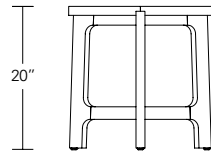

TRILLIUM SIDE TABLE

24 Diam x 24H

Shown with Cered Burnt Ash base with optional Glass Top, optional Stone Top and Wood Top versions.

The Trillium Side Table comes in two sizes. The standard wood top has a three-piece veneer pattern. A base only version is available individually or with custom stone or glass tops provided by custom quote. Available in 32 finishes and with an optional metal inlay on the stretchers.

Trillium Side Table 24
24" Diam Top x 24"H
Overall Diam w/ legs 27"

Trillium Side Table 20
20" Diam Top x 20"H
Overall Diam w/ legs 22.75"

DESCRIPTION	FINISH OPTIONS	
<p>Trillium Table: Veneer top with thick veneer edging. Solid wood base with levelers.</p> <p>Inlay Options: Dark bronze, medium bronze, satin brass or satin aluminum.</p> <p>Custom Orders: Custom sizes, woods and finishes are available. Please request a price quotation.</p>	<p>Standard - Natural / Stained:</p> <p>Bronze Ash, Burnt Ash, Ebonized Ash, Grey Ash, Medium Mahogany, Oak, Bluff Oak, Ebonized Oak, Grey Oak, Fumed Oak, Walnut, Medium Walnut, Dark Walnut, Ebonized Walnut, Grey Walnut, Silver Walnut, Terra Walnut, Bronze Walnut, Claro Toned Walnut.</p>	<p>Premium - Cerused / Bleached:</p> <p>Bleached Ash, Cerused Grey Ash, Cerused Bronze Ash, Cerused Burnt Ash, Cerused Mahogany, Cerused Dark Mahogany, Bleached Walnut, Cerused Walnut, Cerused Grey Walnut, Cerused Silver Walnut, Cerused Bronze Walnut, Bleached Oak, Cerused Oak.</p>