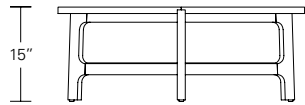

**TRILLIUM COCKTAIL TABLE**

**39Diam x 15H, 33 Diam x 13H, 24 Diam x 11H**

Shown in Oak with optional  
Dark Bronze metal inlay.

The Trillium nesting cocktail table comes in three sizes, three heights and arranges in a variety of nested configurations or as a single table. Its three-legged base supports a three-piece veneer patterned top. Available with an optional metal inlay on the stretchers.

TRILLIUM COCKTAIL TABLE

**Trillium 39**  
39" Diam Top x 15"H  
Overall Diam w/ legs 42"

**Trillium 33**  
33" Diam Top x 13"H  
Overall Diam w/ legs 35"

**Trillium 24**  
24" Diam Top x 11"H  
Overall Diam w/ legs 26"