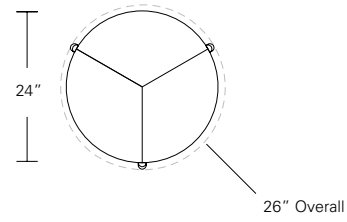

**TRILLIUM COCKTAIL TABLE**

**39Diam x 15H, 33 Diam x 13H, 24 Diam x 11H**

Shown in Oak with optional  
Dark Bronze metal inlay.

The Trillium nesting cocktail table comes in three sizes, three heights and arranges in a variety of nested configurations or as a single table. Its three-legged base supports a three-piece veneer patterned top. Available with an optional metal inlay on the stretchers.

TRILLIUM COCKTAIL TABLE

**Trillium 39**  
39" Diam Top x 15"H  
Overall Diam w/ legs 42"

**Trillium 33**  
33" Diam Top x 13"H  
Overall Diam w/ legs 35"

**Trillium 24**  
24" Diam Top x 11"H  
Overall Diam w/ legs 26"