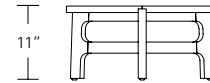

**TRILLIUM COCKTAIL TABLE**

**39Diam x 15H, 33 Diam x 13H, 24 Diam x 11H**

Shown in Oak with optional  
Dark Bronze metal inlay.

The Trillium nesting cocktail table comes in three sizes, three heights and arranges in a variety of nested configurations or as a single table. Its three-legged base supports a three-piece veneer patterned top. Available with an optional metal inlay on the stretchers.

TRILLIUM COCKTAIL TABLE

**Trillium 39**  
39" Diam Top x 15"H  
Overall Diam w/ legs 42"

**Trillium 33**  
33" Diam Top x 13"H  
Overall Diam w/ legs 35"

**Trillium 24**  
24" Diam Top x 11"H  
Overall Diam w/ legs 26"