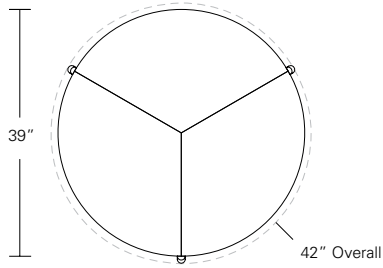

**TRILLIUM COCKTAIL TABLE**

**39Diam x 15H, 33 Diam x 13H, 24 Diam x 11H**

Shown in Oak with optional  
Dark Bronze metal inlay.

The Trillium nesting cocktail table comes in three sizes, three heights and arranges in a variety of nested configurations or as a single table. Its three-legged base supports a three-piece veneer patterned top. Available with an optional metal inlay on the stretchers.

TRILLIUM COCKTAIL TABLE

**Trillium 39**  
39" Diam Top x 15"H  
Overall Diam w/ legs 42"

**Trillium 33**  
33" Diam Top x 13"H  
Overall Diam w/ legs 35"

**Trillium 24**  
24" Diam Top x 11"H  
Overall Diam w/ legs 26"