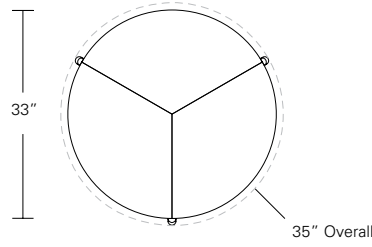

**TRILLIUM COCKTAIL TABLE**

**39Diam x 15H, 33 Diam x 13H, 24 Diam x 11H**

Shown in Oak with optional  
Dark Bronze metal inlay.

The Trillium nesting cocktail table comes in three sizes, three heights and arranges in a variety of nested configurations or as a single table. Its three-legged base supports a three-piece veneer patterned top. Available with an optional metal inlay on the stretchers.

TRILLIUM COCKTAIL TABLE

**Trillium 39**  
39" Diam Top x 15"H  
Overall Diam w/ legs 42"

**Trillium 33**  
33" Diam Top x 13"H  
Overall Diam w/ legs 35"

**Trillium 24**  
24" Diam Top x 11"H  
Overall Diam w/ legs 26"