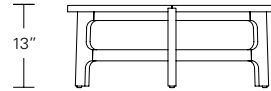

**TRILLIUM COCKTAIL TABLE**

**39Diam x 15H, 33 Diam x 13H, 24 Diam x 11H**

Shown in Oak with optional  
Dark Bronze metal inlay.

The Trillium nesting cocktail table comes in three sizes, three heights and arranges in a variety of nested configurations or as a single table. Its three-legged base supports a three-piece veneer patterned top. Available with an optional metal inlay on the stretchers.

TRILLIUM COCKTAIL TABLE

**Trillium 39**  
39" Diam Top x 15"H  
Overall Diam w/ legs 42"

**Trillium 33**  
33" Diam Top x 13"H  
Overall Diam w/ legs 35"

**Trillium 24**  
24" Diam Top x 11"H  
Overall Diam w/ legs 26"