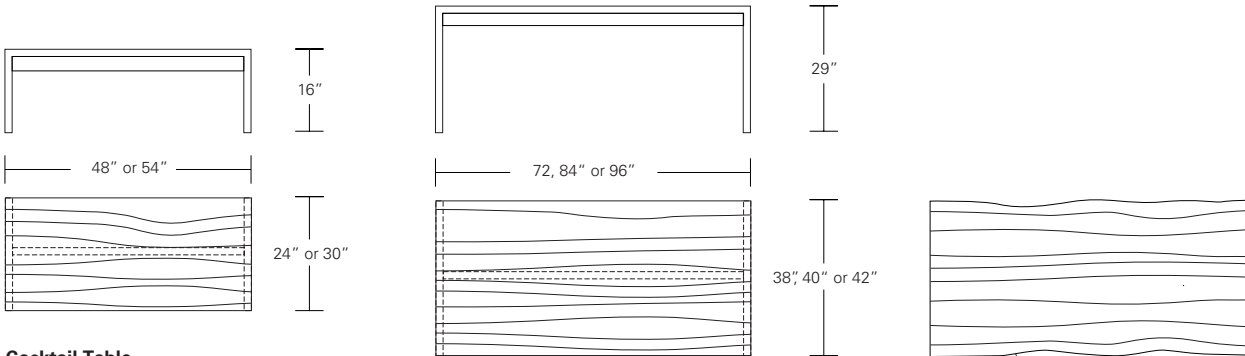

TIMBRE CONSOLE

72W x 16D x 32H

Shown in Walnut

Exquisite solid wood consoles crafted from hand-selected planks each having it's own unique grain character. The pure form of the design implies an innate elegance. Precisely mitered corners and continuous waterfall grain are the Timbre's hallmark details.

TIMBRE BENCH, CONSOLE, TABLE

Table Bench
 24"W x 18"D x 18"H
 30"W x 18"D x 18"H
 36"W x 18"D x 18"H

Side Table
 24"W x 18"D x 24"H
 30"W x 18"D x 24"H
 36"W x 18"D x 24"H

Bench
 48"W x 16"D x 18"H
 54"W x 16"D x 18"H
 60"W x 16"D x 18"H
 72"W x 16"D x 18"H

Desk
 48"W x 24"D x 30"H
 54"W x 24"D x 30"H
 60"W x 30"D x 30"H
 72"W x 30"D x 30"H

Console
 54"W x 16"D x 32"H
 60"W x 16"D x 32"H
 72"W x 16"D x 32"H
 84"W x 16"D x 32"H

Cocktail Table
 48"W x 24"D x 16"H
 54"W x 30"D x 16"H

Table
 72"W x 38"D x 29"H
 84"W x 40"D x 29"H
 96"W x 42"D x 29"H

live edge option
 (depending on availability)

DESCRIPTION FINISH OPTIONS

Timbre Bench, Console, Table:

Solid wood wrap with waterfall grain (depending on slab availability).