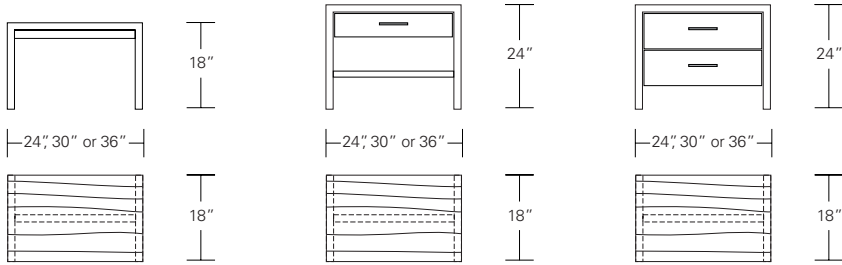

Benches shown with Duette Table

**TIMBRE BENCH**

**72W x 16D x 18H**

Shown in optional Western Walnut (Claro) with Square Edge.

These benches are crafted from hand selected planks each with it's own unique grain character. The pure form and solid wood construction imply an innate natural beauty. Precisely mitered corners and continuous "waterfall" grain are the Timbre's hallmark details.

TIMBRE BENCH, CONSOLE, TABLE

**Table Bench**

24"W x 18"D x 18"H  
30"W x 18"D x 18"H  
36"W x 18"D x 18"H

**Side Table**

24"W x 18"D x 24"H  
30"W x 18"D x 24"H  
36"W x 18"D x 24"H

**Bench**

48"W x 16"D x 18"H  
54"W x 16"D x 18"H  
60"W x 16"D x 18"H  
72"W x 16"D x 18"H

**Desk**

48"W x 24"D x 30"H  
54"W x 24"D x 30"H  
60"W x 30"D x 30"H  
72"W x 30"D x 30"H

**Console**

54"W x 16"D x 32"H  
60"W x 16"D x 32"H  
72"W x 16"D x 32"H  
84"W x 16"D x 32"H

**Cocktail Table**

48"W x 24"D x 16"H  
54"W x 30"D x 16"H

**Table**

72"W x 38"D x 29"H  
84"W x 40"D x 29"H  
96"W x 42"D x 29"H

live edge option  
(depending on availability)

**DESCRIPTION**

**FINISH OPTIONS**

**Timbre Bench, Console, Table:**

Solid wood wrap with waterfall grain (depending on slab availability).