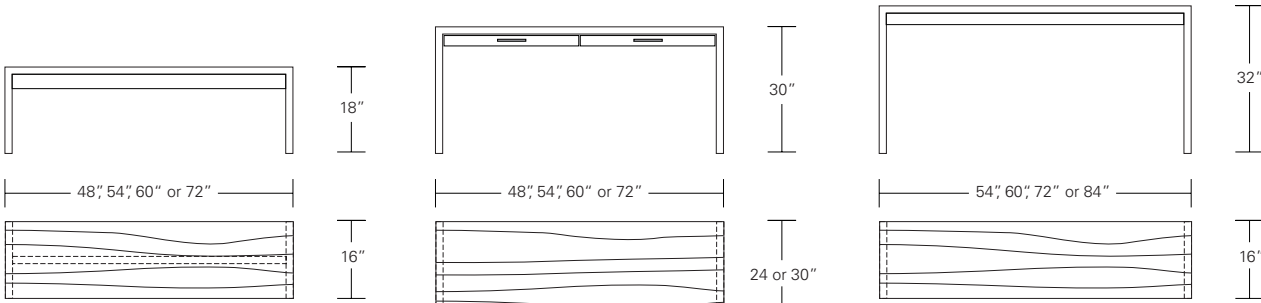

Benches shown with Duette Table

**TIMBRE BENCH**

**72W x 16D x 18H**

Shown in optional Western Walnut (Claro) with Square Edge.

These benches are crafted from hand selected planks each with it's own unique grain character. The pure form and solid wood construction imply an innate natural beauty. Precisely mitered corners and continuous "waterfall" grain are the Timbre's hallmark details.

TIMBRE BENCH, CONSOLE, TABLE

**Table Bench**

24"W x 18"D x 18"H  
30"W x 18"D x 18"H  
36"W x 18"D x 18"H

**Side Table**

24"W x 18"D x 24"H  
30"W x 18"D x 24"H  
36"W x 18"D x 24"H

**Bench**

48"W x 16"D x 18"H  
54"W x 16"D x 18"H  
60"W x 16"D x 18"H  
72"W x 16"D x 18"H

**Desk**

48"W x 24"D x 30"H  
54"W x 24"D x 30"H  
60"W x 30"D x 30"H  
72"W x 30"D x 30"H

**Console**

54"W x 16"D x 32"H  
60"W x 16"D x 32"H  
72"W x 16"D x 32"H  
84"W x 16"D x 32"H

**Cocktail Table**

48"W x 24"D x 16"H  
54"W x 30"D x 16"H

**Table**

72"W x 38"D x 29"H  
84"W x 40"D x 29"H  
96"W x 42"D x 29"H

live edge option  
(depending on availability)

**DESCRIPTION**

**FINISH OPTIONS**

**Timbre Bench, Console, Table:**

Solid wood wrap with waterfall grain (depending on slab availability).