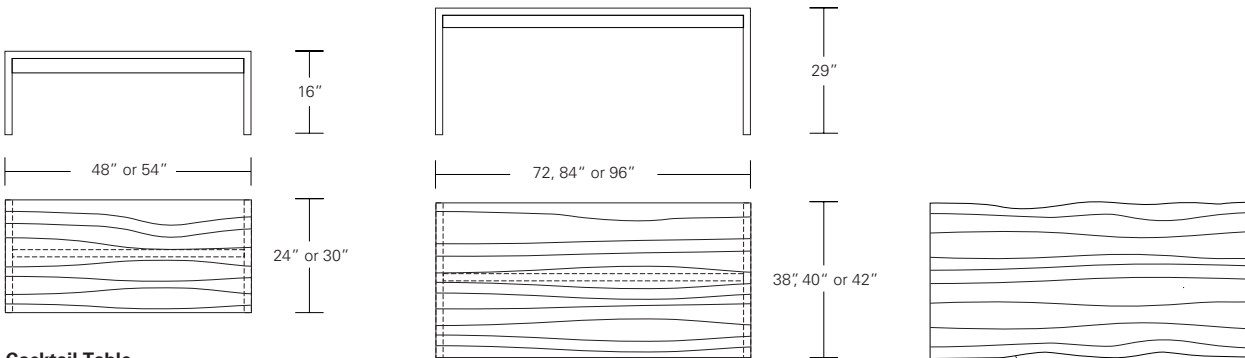

Benches shown with Duette Table

**TIMBRE BENCH**

**72W x 16D x 18H**

Shown in optional Western Walnut (Claro) with Square Edge.

These benches are crafted from hand selected planks each with it's own unique grain character. The pure form and solid wood construction imply an innate natural beauty. Precisely mitered corners and continuous "waterfall" grain are the Timbre's hallmark details.

TIMBRE BENCH, CONSOLE, TABLE

**Table Bench**

24"W x 18"D x 18"H  
30"W x 18"D x 18"H  
36"W x 18"D x 18"H

**Side Table**

24"W x 18"D x 24"H  
30"W x 18"D x 24"H  
36"W x 18"D x 24"H

**Bench**

48"W x 16"D x 18"H  
54"W x 16"D x 18"H  
60"W x 16"D x 18"H  
72"W x 16"D x 18"H

**Desk**

48"W x 24"D x 30"H  
54"W x 24"D x 30"H  
60"W x 30"D x 30"H  
72"W x 30"D x 30"H

**Console**

54"W x 16"D x 32"H  
60"W x 16"D x 32"H  
72"W x 16"D x 32"H  
84"W x 16"D x 32"H

**Cocktail Table**

48"W x 24"D x 16"H  
54"W x 30"D x 16"H

**Table**

72"W x 38"D x 29"H  
84"W x 40"D x 29"H  
96"W x 42"D x 29"H

live edge option  
(depending on availability)

**DESCRIPTION**

**FINISH OPTIONS**

**Timbre Bench, Console, Table:**

Solid wood wrap with waterfall grain (depending on slab availability).