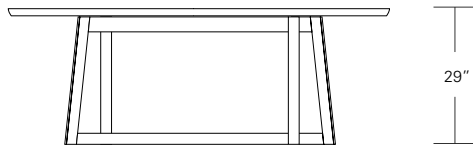

**ROULETTE EXTENSION TABLE**

**84W x 40D x 29H  
(120W with two 18" LEAVES)**

Shown in Bronze Ash.

The Roulette Table base has an elongated pinwheel layout with slanted legs at the corners expressing both movement and balance. Profiled legs and table edges add a softened tactile quality to the design. Roulettes are available in fixed and extension versions, in a variety of shapes and sizes.

# ROULETTE TABLE

72", 84", 96", 108" or 120"

104", 120", 132", 144" or 156"  
 | 16 or 18" | 16 or 18" |

## Roulette Table

72"W x 38"D x 29"H  
 84"W x 40"D x 29"H  
 96"W x 42"D x 29"H  
 108"W x 44"D x 29"H  
 120"W x 48"D x 29"H

## Roulette Extension Table

72"W (104"w/two 16"leaves) x 38"D x 29"H  
 84"W (120"w/two 18"leaves) x 40"D x 29"H  
 96"W (132"w/two 18"leaves) x 42"D x 29"H  
 108"W (144"w/two 18"leaves) x 44"D x 29"H  
 120"W (156"w/two 18"leaves) x 48"D x 29"H