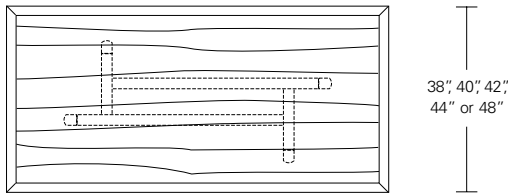

**ROULETTE EXTENSION TABLE**

**84W x 40D x 29H  
(120W with two 18" LEAVES)**

Shown in Bronze Ash.

The Roulette Table base has an elongated pinwheel layout with slanted legs at the corners expressing both movement and balance. Profiled legs and table edges add a softened tactile quality to the design. Roulettes are available in fixed and extension versions, in a variety of shapes and sizes.

# ROULETTE TABLE

72", 84", 96", 108" or 120"

104", 120", 132", 144" or 156"  
 | 16 or 18" | 16 or 18" |

## Roulette Table

72"W x 38"D x 29"H  
 84"W x 40"D x 29"H  
 96"W x 42"D x 29"H  
 108"W x 44"D x 29"H  
 120"W x 48"D x 29"H

## Roulette Extension Table

72"W (104"w/two 16"leaves) x 38"D x 29"H  
 84"W (120"w/two 18"leaves) x 40"D x 29"H  
 96"W (132"w/two 18"leaves) x 42"D x 29"H  
 108"W (144"w/two 18"leaves) x 44"D x 29"H  
 120"W (156"w/two 18"leaves) x 48"D x 29"H