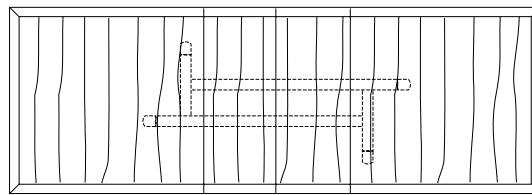

**ROULETTE EXTENSION TABLE**

**84W x 40D x 29H  
(120W with two 18" LEAVES)**

Shown in Bronze Ash.

The Roulette Table base has an elongated pinwheel layout with slanted legs at the corners expressing both movement and balance. Profiled legs and table edges add a softened tactile quality to the design. Roulettes are available in fixed and extension versions, in a variety of shapes and sizes.

# ROULETTE TABLE

72", 84", 96", 108" or 120"

104", 120", 132", 144" or 156"  
 | 16 or 18" | 16 or 18" |

## Roulette Table

72"W x 38"D x 29"H  
 84"W x 40"D x 29"H  
 96"W x 42"D x 29"H  
 108"W x 44"D x 29"H  
 120"W x 48"D x 29"H

## Roulette Extension Table

72"W (104"w/two 16"leaves) x 38"D x 29"H  
 84"W (120"w/two 18"leaves) x 40"D x 29"H  
 96"W (132"w/two 18"leaves) x 42"D x 29"H  
 108"W (144"w/two 18"leaves) x 44"D x 29"H  
 120"W (156"w/two 18"leaves) x 48"D x 29"H