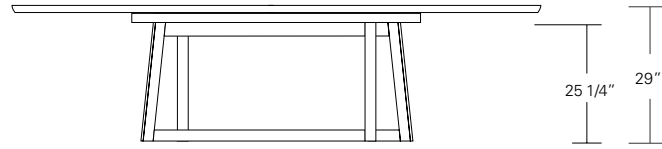

**ROULETTE EXTENSION TABLE**

**84W x 40D x 29H  
(120W with two 18" LEAVES)**

Shown in Bronze Ash.

The Roulette Table base has an elongated pinwheel layout with slanted legs at the corners expressing both movement and balance. Profiled legs and table edges add a softened tactile quality to the design. Roulettes are available in fixed and extension versions, in a variety of shapes and sizes.

# ROULETTE TABLE

72", 84", 96", 108" or 120"

104", 120", 132", 144" or 156"  
 | 16 or 18" | 16 or 18" |

## Roulette Table

72"W x 38"D x 29"H  
 84"W x 40"D x 29"H  
 96"W x 42"D x 29"H  
 108"W x 44"D x 29"H  
 120"W x 48"D x 29"H

## Roulette Extension Table

72"W (104"w/two 16"leaves) x 38"D x 29"H  
 84"W (120"w/two 18"leaves) x 40"D x 29"H  
 96"W (132"w/two 18"leaves) x 42"D x 29"H  
 108"W (144"w/two 18"leaves) x 44"D x 29"H  
 120"W (156"w/two 18"leaves) x 48"D x 29"H