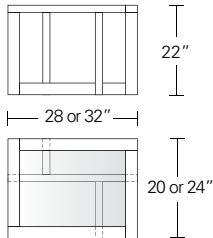

OFFSET SIDE TABLE

20W x 28D x 22H

Shown in Cered Burnt Ash with Grey Glass inset top.

The asymmetrical yet balanced composition of the framework of this side table is the hallmark of the design. The Offset is available with an inset glass or wood top in a variety of standard finishes.

OFFSET COCKTAIL & SIDE TABLE

Rectangular Cocktail Table with inset glass top
 48"W x 27"D x 16"H
 54"W x 30"D x 16"H
 60"W x 36"D x 16"H

Rectangular Cocktail Table with wood top
 48"W x 27"D x 16"H
 54"W x 30"D x 16"H
 60"W x 36"D x 16"H

Square Cocktail Table with inset glass top
 36"W x 36"D x 16"H
 42"W x 42"D x 16"H
 48"W x 48"D x 16"H
 54"W x 54"D x 16"H
 60"W x 60"D x 16"H

Square Cocktail Table with wood top
 36"W x 36"D x 16"H
 42"W x 42"D x 16"H
 48"W x 48"D x 16"H
 54"W x 54"D x 16"H
 60"W x 60"D x 16"H

Side Table with inset glass top
 28"W x 20"D x 22"H
 32"W x 24"D x 22"H

Side Table with wood top
 28"W x 20"D x 22"H
 32"W x 24"D x 22"H

DESCRIPTION	FINISH OPTIONS	
Offset Cocktail & Side Table: Inset glass top or veneer top with solid wood frame. Base with solid wood frame members. Standard Options: Premium Optiwhite, Bronze or Grey Glass. Custom Orders: Custom sizes, woods and finishes are available. Please request a price quotation.	Standard - Natural / Stained: Bronze Ash, Burnt Ash, Ebonized Ash, Grey Ash, Medium Mahogany, Oak, Bluff Oak, Ebonized Oak, Grey Oak, Fumed Oak, Walnut, Medium Walnut, Dark Walnut, Ebonized Walnut, Grey Walnut, Silver Walnut, Terra Walnut, Bronze Walnut, Claro Toned Walnut.	Premium - Cerused / Bleached: Bleached Ash, Cerused Grey Ash, Cerused Bronze Ash, Cerused Burnt Ash, Cerused Mahogany, Cerused Dark Mahogany, Bleached Walnut, Cerused Walnut, Cerused Grey Walnut, Cerused Silver Walnut, Cerused Bronze Walnut, Bleached Oak, Cerused Oak.