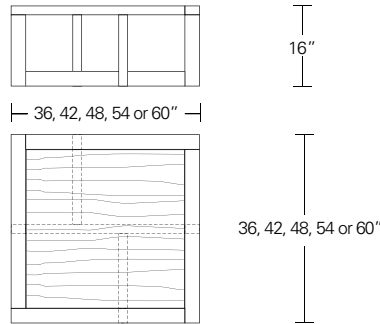

OFFSET SIDE TABLE

20W x 28D x 22H

Shown in Cered Burnt Ash with Grey Glass inset top.

The asymmetrical yet balanced composition of the framework of this side table is the hallmark of the design. The Offset is available with an inset glass or wood top in a variety of standard finishes.

OFFSET COCKTAIL & SIDE TABLE

Rectangular Cocktail Table with inset glass top
 48"W x 27"D x 16"H
 54"W x 30"D x 16"H
 60"W x 36"D x 16"H

Rectangular Cocktail Table with wood top
 48"W x 27"D x 16"H
 54"W x 30"D x 16"H
 60"W x 36"D x 16"H

Square Cocktail Table with inset glass top
 36"W x 36"D x 16"H
 42"W x 42"D x 16"H
 48"W x 48"D x 16"H
 54"W x 54"D x 16"H
 60"W x 60"D x 16"H

Square Cocktail Table with wood top
 36"W x 36"D x 16"H
 42"W x 42"D x 16"H
 48"W x 48"D x 16"H
 54"W x 54"D x 16"H
 60"W x 60"D x 16"H

Side Table with inset glass top
 28"W x 20"D x 22"H
 32"W x 24"D x 22"H

Side Table with wood top
 28"W x 20"D x 22"H
 32"W x 24"D x 22"H

DESCRIPTION	FINISH OPTIONS	
Offset Cocktail & Side Table: Inset glass top or veneer top with solid wood frame. Base with solid wood frame members. Standard Options: Premium Optiwhite, Bronze or Grey Glass. Custom Orders: Custom sizes, woods and finishes are available. Please request a price quotation.	Standard - Natural / Stained: Bronze Ash, Burnt Ash, Ebonized Ash, Grey Ash, Medium Mahogany, Oak, Bluff Oak, Ebonized Oak, Grey Oak, Fumed Oak, Walnut, Medium Walnut, Dark Walnut, Ebonized Walnut, Grey Walnut, Silver Walnut, Terra Walnut, Bronze Walnut, Claro Toned Walnut.	Premium - Cerused / Bleached: Bleached Ash, Cerused Grey Ash, Cerused Bronze Ash, Cerused Burnt Ash, Cerused Mahogany, Cerused Dark Mahogany, Bleached Walnut, Cerused Walnut, Cerused Grey Walnut, Cerused Silver Walnut, Cerused Bronze Walnut, Bleached Oak, Cerused Oak.