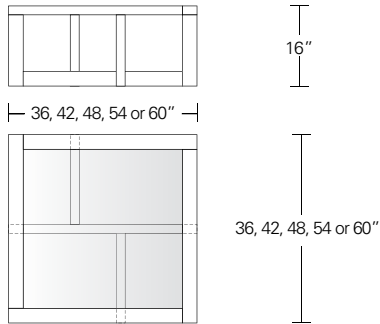

OFFSET SIDE TABLE

20W x 28D x 22H

Shown in Cered Burnt Ash with Grey Glass inset top.

The asymmetrical yet balanced composition of the framework of this side table is the hallmark of the design. The Offset is available with an inset glass or wood top in a variety of standard finishes.

OFFSET COCKTAIL & SIDE TABLE

Rectangular Cocktail Table with inset glass top
 48"W x 27"D x 16"H
 54"W x 30"D x 16"H
 60"W x 36"D x 16"H

Rectangular Cocktail Table with wood top
 48"W x 27"D x 16"H
 54"W x 30"D x 16"H
 60"W x 36"D x 16"H

Square Cocktail Table with inset glass top
 36"W x 36"D x 16"H
 42"W x 42"D x 16"H
 48"W x 48"D x 16"H
 54"W x 54"D x 16"H
 60"W x 60"D x 16"H

Square Cocktail Table with wood top
 36"W x 36"D x 16"H
 42"W x 42"D x 16"H
 48"W x 48"D x 16"H
 54"W x 54"D x 16"H
 60"W x 60"D x 16"H

Side Table with inset glass top
 28"W x 20"D x 22"H
 32"W x 24"D x 22"H

Side Table with wood top
 28"W x 20"D x 22"H
 32"W x 24"D x 22"H

DESCRIPTION	FINISH OPTIONS	
Offset Cocktail & Side Table: Inset glass top or veneer top with solid wood frame. Base with solid wood frame members. Standard Options: Premium Optiwhite, Bronze or Grey Glass. Custom Orders: Custom sizes, woods and finishes are available. Please request a price quotation.	Standard - Natural / Stained: Bronze Ash, Burnt Ash, Ebonized Ash, Grey Ash, Medium Mahogany, Oak, Bluff Oak, Ebonized Oak, Grey Oak, Fumed Oak, Walnut, Medium Walnut, Dark Walnut, Ebonized Walnut, Grey Walnut, Silver Walnut, Terra Walnut, Bronze Walnut, Claro Toned Walnut.	Premium - Cerused / Bleached: Bleached Ash, Cerused Grey Ash, Cerused Bronze Ash, Cerused Burnt Ash, Cerused Mahogany, Cerused Dark Mahogany, Bleached Walnut, Cerused Walnut, Cerused Grey Walnut, Cerused Silver Walnut, Cerused Bronze Walnut, Bleached Oak, Cerused Oak.