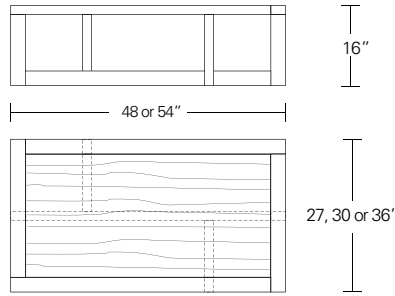

OFFSET SIDE TABLE

20W x 28D x 22H

Shown in Cered Burnt Ash with Grey Glass inset top.

The asymmetrical yet balanced composition of the framework of this side table is the hallmark of the design. The Offset is available with an inset glass or wood top in a variety of standard finishes.

OFFSET COCKTAIL & SIDE TABLE

Rectangular Cocktail Table with inset glass top
 48"W x 27"D x 16"H
 54"W x 30"D x 16"H
 60"W x 36"D x 16"H

Rectangular Cocktail Table with wood top
 48"W x 27"D x 16"H
 54"W x 30"D x 16"H
 60"W x 36"D x 16"H

Square Cocktail Table with inset glass top
 36"W x 36"D x 16"H
 42"W x 42"D x 16"H
 48"W x 48"D x 16"H
 54"W x 54"D x 16"H
 60"W x 60"D x 16"H

Square Cocktail Table with wood top
 36"W x 36"D x 16"H
 42"W x 42"D x 16"H
 48"W x 48"D x 16"H
 54"W x 54"D x 16"H
 60"W x 60"D x 16"H

Side Table with inset glass top
 28"W x 20"D x 22"H
 32"W x 24"D x 22"H

Side Table with wood top
 28"W x 20"D x 22"H
 32"W x 24"D x 22"H

DESCRIPTION	FINISH OPTIONS	
Offset Cocktail & Side Table: Inset glass top or veneer top with solid wood frame. Base with solid wood frame members. Standard Options: Premium Optiwhite, Bronze or Grey Glass. Custom Orders: Custom sizes, woods and finishes are available. Please request a price quotation.	Standard - Natural / Stained: Bronze Ash, Burnt Ash, Ebonized Ash, Grey Ash, Medium Mahogany, Oak, Bluff Oak, Ebonized Oak, Grey Oak, Fumed Oak, Walnut, Medium Walnut, Dark Walnut, Ebonized Walnut, Grey Walnut, Silver Walnut, Terra Walnut, Bronze Walnut, Claro Toned Walnut.	Premium - Cerused / Bleached: Bleached Ash, Cerused Grey Ash, Cerused Bronze Ash, Cerused Burnt Ash, Cerused Mahogany, Cerused Dark Mahogany, Bleached Walnut, Cerused Walnut, Cerused Grey Walnut, Cerused Silver Walnut, Cerused Bronze Walnut, Bleached Oak, Cerused Oak.