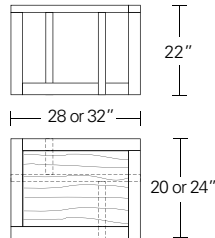

OFFSET SIDE TABLE

20W x 28D x 22H

Shown in Cered Burnt Ash with Grey Glass inset top.

The asymmetrical yet balanced composition of the framework of this side table is the hallmark of the design. The Offset is available with an inset glass or wood top in a variety of standard finishes.

OFFSET COCKTAIL & SIDE TABLE

Rectangular Cocktail Table with inset glass top
 48"W x 27"D x 16"H
 54"W x 30"D x 16"H
 60"W x 36"D x 16"H

Rectangular Cocktail Table with wood top
 48"W x 27"D x 16"H
 54"W x 30"D x 16"H
 60"W x 36"D x 16"H

Square Cocktail Table with inset glass top
 36"W x 36"D x 16"H
 42"W x 42"D x 16"H
 48"W x 48"D x 16"H
 54"W x 54"D x 16"H
 60"W x 60"D x 16"H

Square Cocktail Table with wood top
 36"W x 36"D x 16"H
 42"W x 42"D x 16"H
 48"W x 48"D x 16"H
 54"W x 54"D x 16"H
 60"W x 60"D x 16"H

Side Table with inset glass top
 28"W x 20"D x 22"H
 32"W x 24"D x 22"H

Side Table with wood top
 28"W x 20"D x 22"H
 32"W x 24"D x 22"H

DESCRIPTION	FINISH OPTIONS	
Offset Cocktail & Side Table: Inset glass top or veneer top with solid wood frame. Base with solid wood frame members. Standard Options: Premium Optiwhite, Bronze or Grey Glass. Custom Orders: Custom sizes, woods and finishes are available. Please request a price quotation.	Standard - Natural / Stained: Bronze Ash, Burnt Ash, Ebonized Ash, Grey Ash, Medium Mahogany, Oak, Bluff Oak, Ebonized Oak, Grey Oak, Fumed Oak, Walnut, Medium Walnut, Dark Walnut, Ebonized Walnut, Grey Walnut, Silver Walnut, Terra Walnut, Bronze Walnut, Claro Toned Walnut.	Premium - Cerused / Bleached: Bleached Ash, Cerused Grey Ash, Cerused Bronze Ash, Cerused Burnt Ash, Cerused Mahogany, Cerused Dark Mahogany, Bleached Walnut, Cerused Walnut, Cerused Grey Walnut, Cerused Silver Walnut, Cerused Bronze Walnut, Bleached Oak, Cerused Oak.