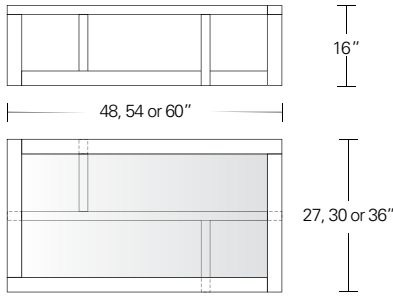

OFFSET SIDE TABLE

20W x 28D x 22H

Shown in Cered Burnt Ash with Grey Glass inset top.

The asymmetrical yet balanced composition of the framework of this side table is the hallmark of the design. The Offset is available with an inset glass or wood top in a variety of standard finishes.

OFFSET COCKTAIL & SIDE TABLE

Rectangular Cocktail Table with inset glass top
 48"W x 27"D x 16"H
 54"W x 30"D x 16"H
 60"W x 36"D x 16"H

Rectangular Cocktail Table with wood top
 48"W x 27"D x 16"H
 54"W x 30"D x 16"H
 60"W x 36"D x 16"H

Square Cocktail Table with inset glass top
 36"W x 36"D x 16"H
 42"W x 42"D x 16"H
 48"W x 48"D x 16"H
 54"W x 54"D x 16"H
 60"W x 60"D x 16"H

Square Cocktail Table with wood top
 36"W x 36"D x 16"H
 42"W x 42"D x 16"H
 48"W x 48"D x 16"H
 54"W x 54"D x 16"H
 60"W x 60"D x 16"H

Side Table with inset glass top
 28"W x 20"D x 22"H
 32"W x 24"D x 22"H

Side Table with wood top
 28"W x 20"D x 22"H
 32"W x 24"D x 22"H

DESCRIPTION	FINISH OPTIONS	
Offset Cocktail & Side Table: Inset glass top or veneer top with solid wood frame. Base with solid wood frame members. Standard Options: Premium Optiwhite, Bronze or Grey Glass. Custom Orders: Custom sizes, woods and finishes are available. Please request a price quotation.	Standard - Natural / Stained: Bronze Ash, Burnt Ash, Ebonized Ash, Grey Ash, Medium Mahogany, Oak, Bluff Oak, Ebonized Oak, Grey Oak, Fumed Oak, Walnut, Medium Walnut, Dark Walnut, Ebonized Walnut, Grey Walnut, Silver Walnut, Terra Walnut, Bronze Walnut, Claro Toned Walnut.	Premium - Cerused / Bleached: Bleached Ash, Cerused Grey Ash, Cerused Bronze Ash, Cerused Burnt Ash, Cerused Mahogany, Cerused Dark Mahogany, Bleached Walnut, Cerused Walnut, Cerused Grey Walnut, Cerused Silver Walnut, Cerused Bronze Walnut, Bleached Oak, Cerused Oak.