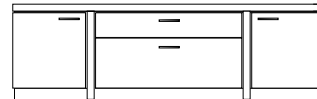

**OFFSET DESK & CREDENZA**

**Desk**

- 60" W x 30" D x 28" H
- 66" W x 32" D x 28" H
- 72" W x 36" D x 28" H
- 84" W x 36" D x 28" H

**Return A**

- 48" W x 17" D x 17" H (lateral letter files only)
- 48" W x 20" D x 17" H (lateral letter & legal files)

**Return B**

- 48" W x 17" D x 20" H
- 48" W x 20" D x 20" H

**Return C**

- 48" W x 17" D x 23" H (lateral letter files only)
- 48" W x 20" D x 23" H (lateral letter & legal files)

LD60

LA60

LX60

LCX60

**Credenza 60 low**

60" W x 20" D x 24" H

LD78

LA78

LX78

LCX78

**Credenza 78 low**

78" W x 20" D x 24" H