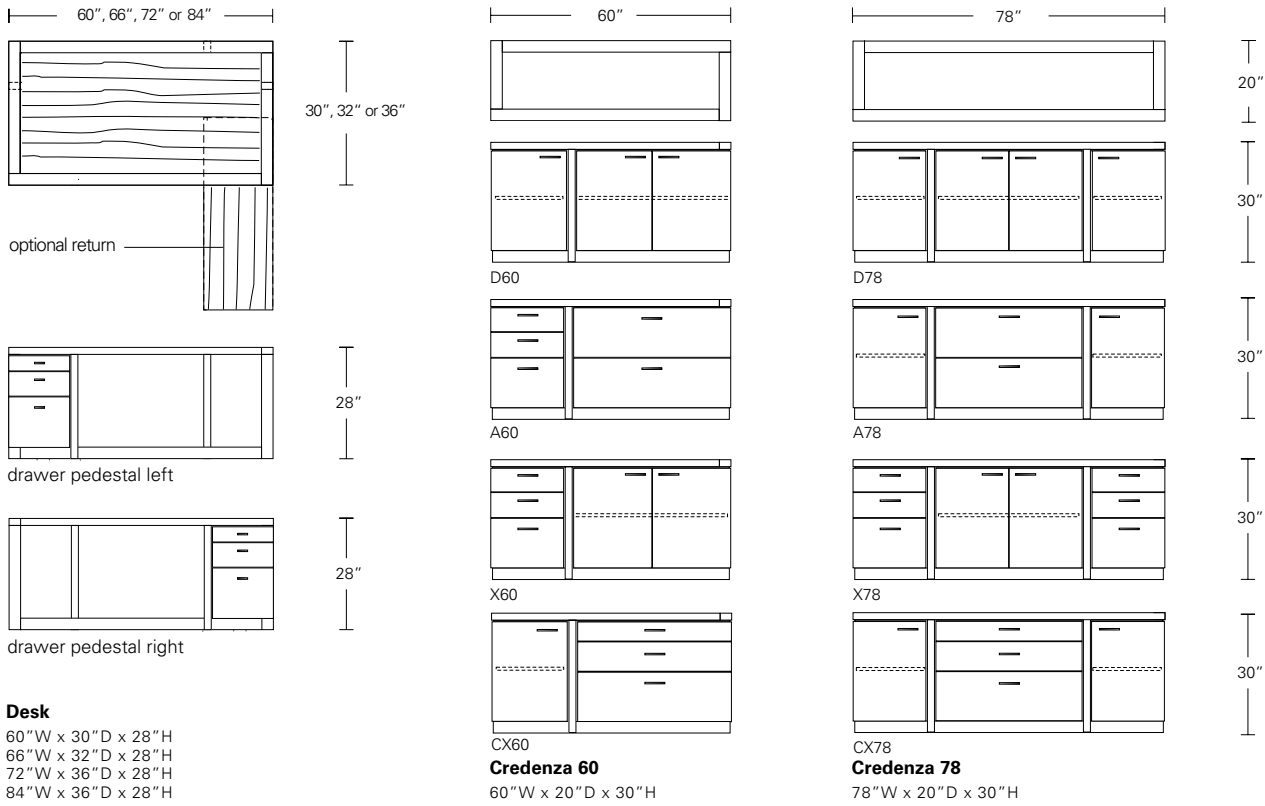

**OFFSET DESK MODESTY PANEL**

**84W x 40D x 28H**

Shown in Walnut with Satin Stainless Steel hardware and optional modesty panel.

The asymmetrical layout of this desk features a cantilevered form. The mass of the suspended pedestal is countered by open space for leg clearance. This version of the desk incorporates a modesty panel for privacy.

**OFFSET DESK & CREDENZA**

**Desk**

- 60" W x 30" D x 28" H
- 66" W x 32" D x 28" H
- 72" W x 36" D x 28" H
- 84" W x 36" D x 28" H

**Return A**

- 48" W x 17" D x 17" H (lateral letter files only)
- 48" W x 20" D x 17" H (lateral letter & legal files)

**Return B**

- 48" W x 17" D x 20" H
- 48" W x 20" D x 20" H

**Return C**

- 48" W x 17" D x 23" H (lateral letter files only)
- 48" W x 20" D x 23" H (lateral letter & legal files)

LD60

LA60

LX60

LCX60

**Credenza 60 low**

60" W x 20" D x 24" H

LD78

LA78

LX78

LCX78

**Credenza 78 low**

78" W x 20" D x 24" H