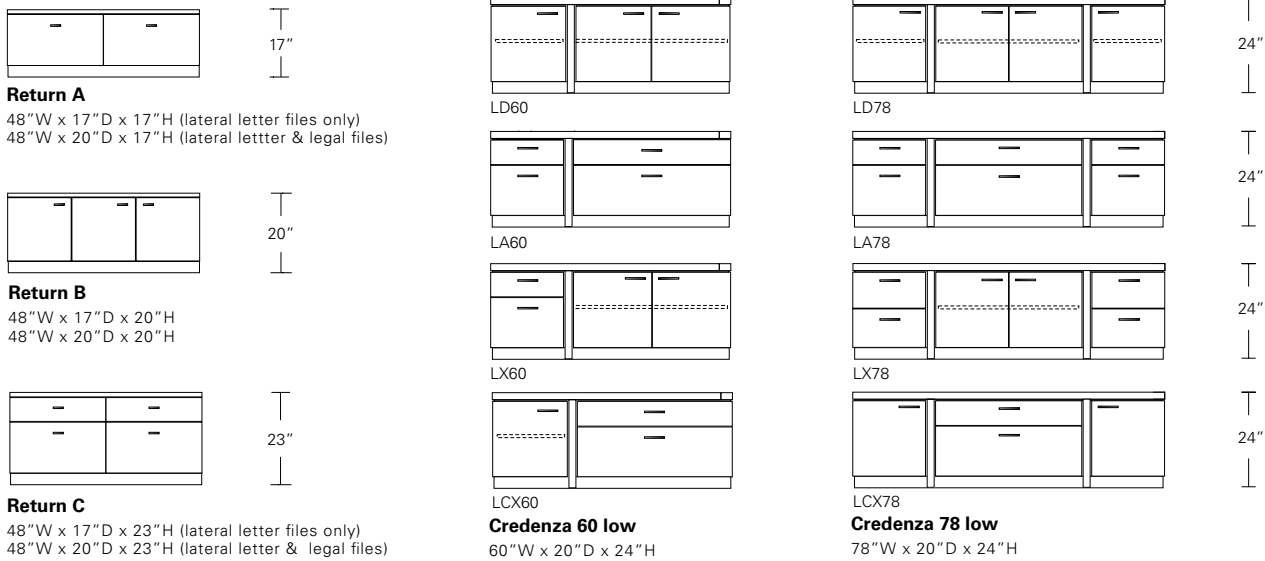

OFFSET DESK WITH ARRIS OTTOMAN

66W x 36D x 28H

Shown in Medium Walnut with Dark Bronze hardware and optional lock.

The asymmetrical layout of this desk features a counter balanced structure with convenient leg clearance. On the flip-side a suspended pedestal provides essential filing and storage.

OFFSET DESK & CREDENZA

DESCRIPTION	FINISH OPTIONS	
<p>Offset Desk: Veneer top with solid wood frame. Solid wood base with levels.</p> <p>Standard Options: Bar pulls in satin brass, medium bronze, dark bronze, and satin or polished stainless steel. Wood or metal grommet same finish as hardware and modesty panel.</p> <p>Custom Orders: Custom sizes, woods and finishes are available. Please request a price quotation.</p>	<p>Standard - Natural / Stained:</p> <p>Bronze Ash, Burnt Ash, Ebonized Ash, Grey Ash, Medium Mahogany, Oak, Bluff Oak, Ebonized Oak, Grey Oak, Fumed Oak, Walnut, Medium Walnut, Dark Walnut, Ebonized Walnut, Grey Walnut, Silver Walnut, Terra Walnut, Bronze Walnut, Claro Toned Walnut.</p>	
	<p>Premium - Cerused / Bleached:</p> <p>Bleached Ash, Cerused Grey Ash, Cerused Bronze Ash, Cerused Burnt Ash, Cerused Mahogany, Cerused Dark Mahogany, Bleached Walnut, Cerused Walnut, Cerused Grey Walnut, Cerused Silver Walnut, Cerused Bronze Walnut, Bleached Oak, Cerused Oak.</p>	