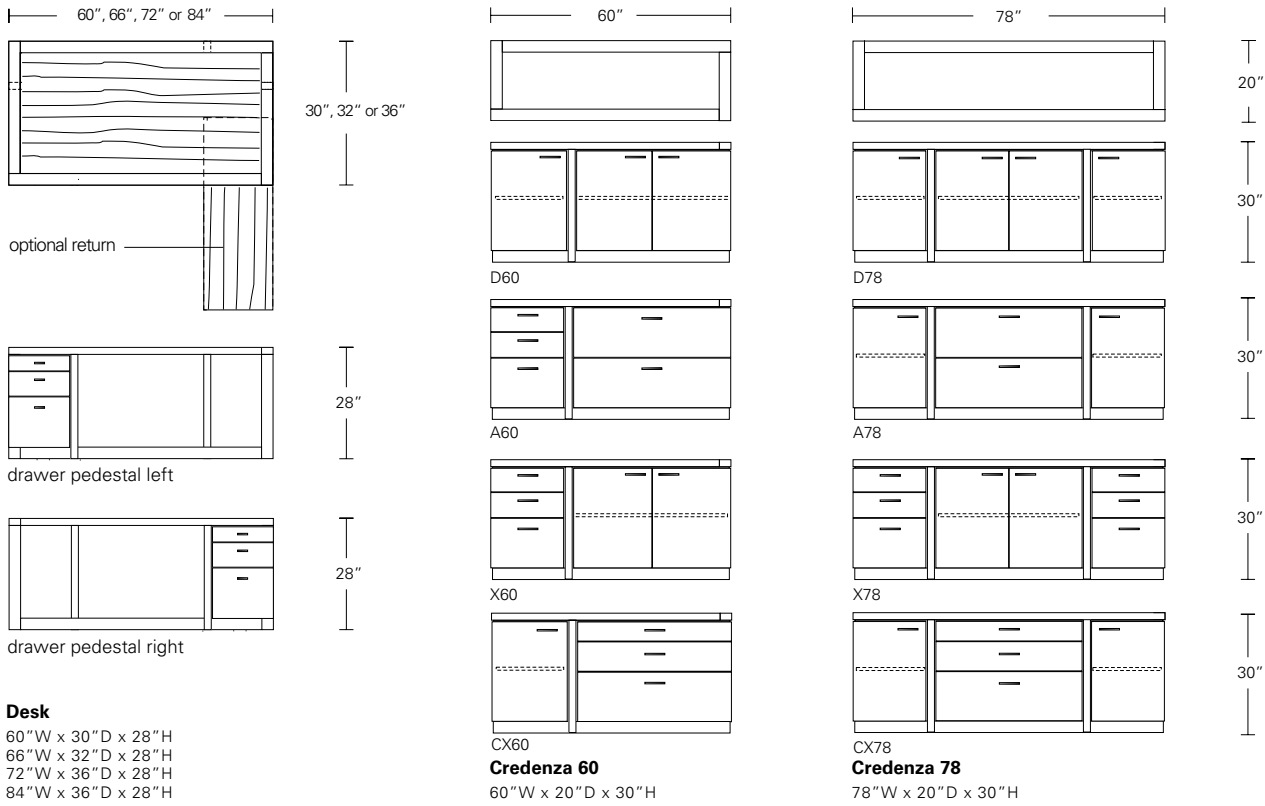

OFFSET DESK WITH ARRIS OTTOMAN

66W x 36D x 28H

Shown in Medium Walnut with Dark Bronze hardware and optional lock.

The asymmetrical layout of this desk features a counter balanced structure with convenient leg clearance. On the flip-side a suspended pedestal provides essential filing and storage.

OFFSET DESK & CREDENZA

DESCRIPTION	FINISH OPTIONS	
<p>Offset Desk: Veneer top with solid wood frame. Solid wood base with levels.</p> <p>Standard Options: Bar pulls in satin brass, medium bronze, dark bronze, and satin or polished stainless steel. Wood or metal grommet same finish as hardware and modesty panel.</p> <p>Custom Orders: Custom sizes, woods and finishes are available. Please request a price quotation.</p>	<p>Standard - Natural / Stained:</p> <p>Bronze Ash, Burnt Ash, Ebonized Ash, Grey Ash, Medium Mahogany, Oak, Bluff Oak, Ebonized Oak, Grey Oak, Fumed Oak, Walnut, Medium Walnut, Dark Walnut, Ebonized Walnut, Grey Walnut, Silver Walnut, Terra Walnut, Bronze Walnut, Claro Toned Walnut.</p>	
	<p>Premium - Cerused / Bleached:</p> <p>Bleached Ash, Cerused Grey Ash, Cerused Bronze Ash, Cerused Burnt Ash, Cerused Mahogany, Cerused Dark Mahogany, Bleached Walnut, Cerused Walnut, Cerused Grey Walnut, Cerused Silver Walnut, Cerused Bronze Walnut, Bleached Oak, Cerused Oak.</p>	