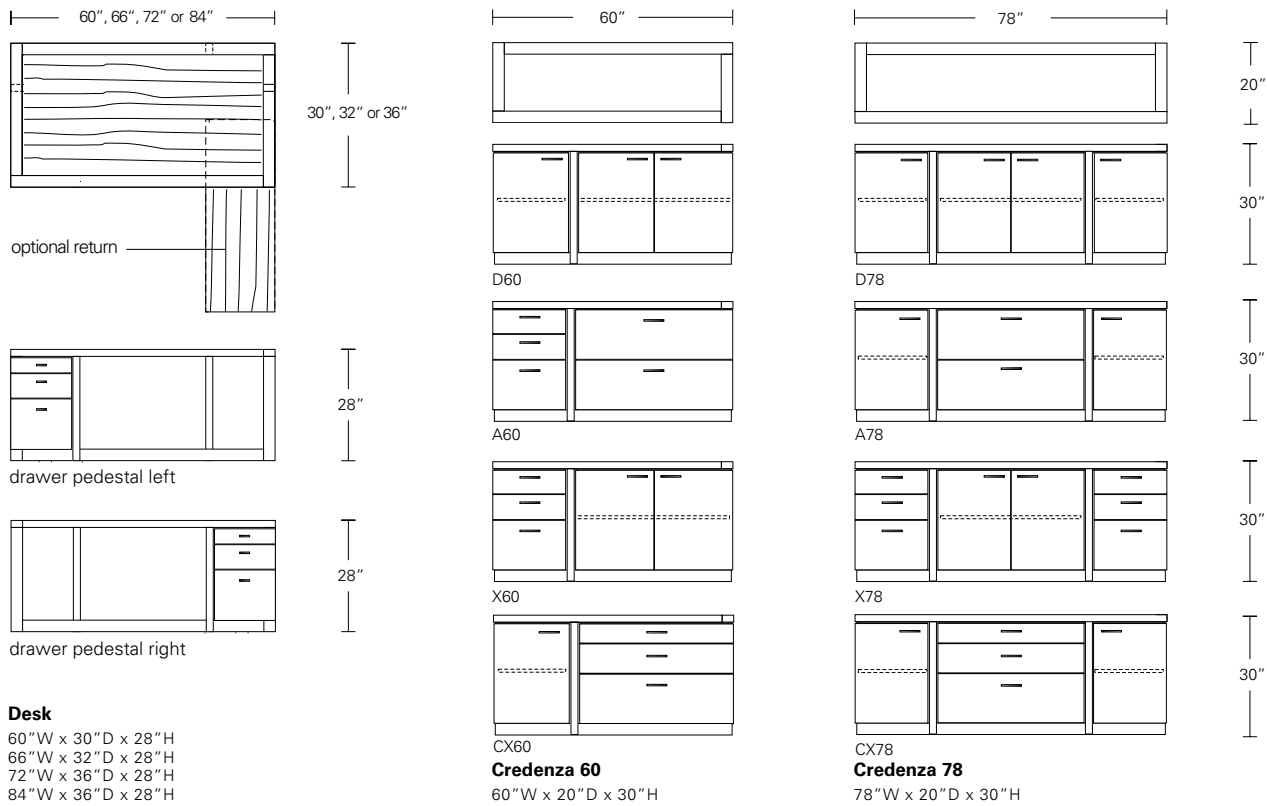

OFFSET CREDENZA

60W x 20D x 30H

Shown in Walnut with Dark Bronze hardware.

Matched grain veneer cases with generous reveals float between the solid wood precision framework of the Offset Credenza. Offered in a variety of sizes, configurations and finishes.

OFFSET DESK & CREDENZA

DESCRIPTION	FINISH OPTIONS	
Offset Desk: Veneer top with solid wood frame. Solid wood base with levelers. Standard Options: Bar pulls in satin brass, medium bronze, dark bronze, and satin or polished stainless steel. Wood or metal grommet same finish as hardware and modesty panel. Custom Orders: Custom sizes, woods and finishes are available. Please request a price quotation.	Standard - Natural / Stained: Bronze Ash, Burnt Ash, Ebonized Ash, Grey Ash, Medium Mahogany, Oak, Bluff Oak, Ebonized Oak, Grey Oak, Fumed Oak, Walnut, Medium Walnut, Dark Walnut, Ebonized Walnut, Grey Walnut, Silver Walnut, Terra Walnut, Bronze Walnut, Claro Toned Walnut.	Premium - Cerused / Bleached: Bleached Ash, Cerused Grey Ash, Cerused Bronze Ash, Cerused Burnt Ash, Cerused Mahogany, Cerused Dark Mahogany, Bleached Walnut, Cerused Walnut, Cerused Grey Walnut, Cerused Silver Walnut, Cerused Bronze Walnut, Bleached Oak, Cerused Oak.