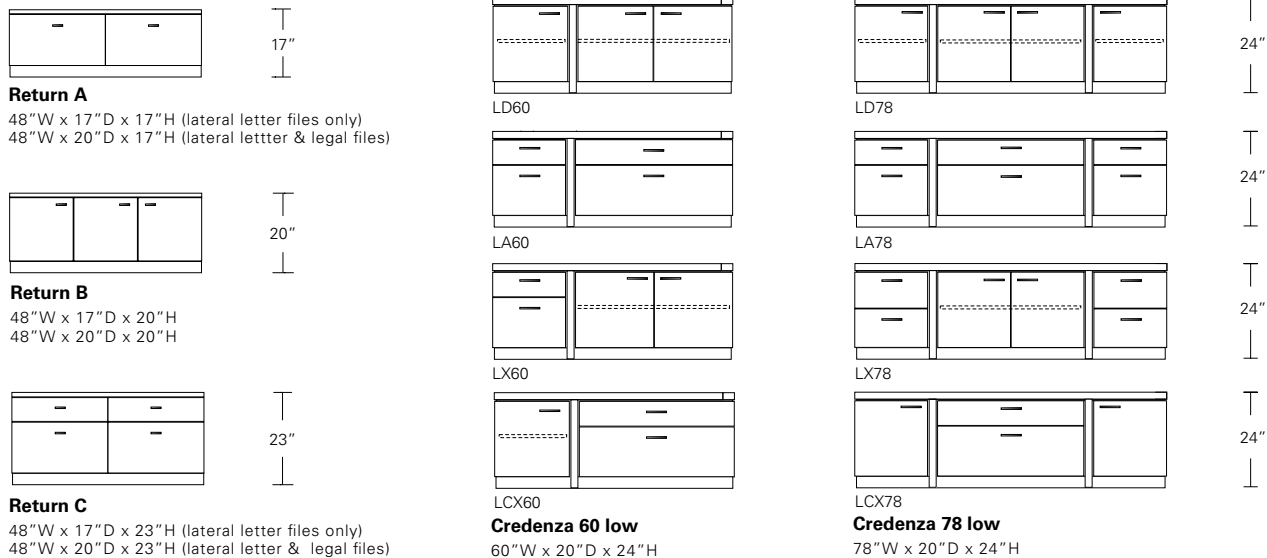

OFFSET CREDENZA

60W x 20D x 30H

Shown in Walnut with Dark Bronze hardware.

Matched grain veneer cases with generous reveals float between the solid wood precision framework of the Offset Credenza. Offered in a variety of sizes, configurations and finishes.

OFFSET DESK & CREDENZA

DESCRIPTION	FINISH OPTIONS	
Offset Desk: Veneer top with solid wood frame. Solid wood base with levelers. Standard Options: Bar pulls in satin brass, medium bronze, dark bronze, and satin or polished stainless steel. Wood or metal grommet same finish as hardware and modesty panel. Custom Orders: Custom sizes, woods and finishes are available. Please request a price quotation.	Standard - Natural / Stained: Bronze Ash, Burnt Ash, Ebonized Ash, Grey Ash, Medium Mahogany, Oak, Bluff Oak, Ebonized Oak, Grey Oak, Fumed Oak, Walnut, Medium Walnut, Dark Walnut, Ebonized Walnut, Grey Walnut, Silver Walnut, Terra Walnut, Bronze Walnut, Claro Toned Walnut.	Premium - Cerused / Bleached: Bleached Ash, Cerused Grey Ash, Cerused Bronze Ash, Cerused Burnt Ash, Cerused Mahogany, Cerused Dark Mahogany, Bleached Walnut, Cerused Walnut, Cerused Grey Walnut, Cerused Silver Walnut, Cerused Bronze Walnut, Bleached Oak, Cerused Oak.