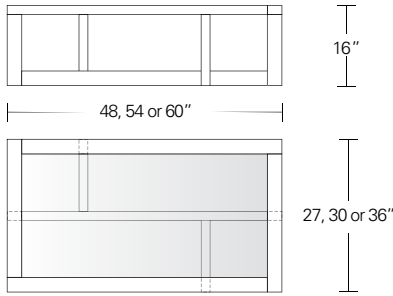

**OFFSET COCKTAIL TABLE**

**54W x 30D x 16H**

Shown in Silver Walnut with inset glass top.

The counter balanced frame work of this cocktail table yields a pinwheel leg layout. The inset table top can be specified in glass or wood. Available in several standard sizes, five wood species and an array of finishes.

OFFSET COCKTAIL & SIDE TABLE

**Rectangular Cocktail Table with inset glass top**  
 48"W x 27"D x 16"H  
 54"W x 30"D x 16"H  
 60"W x 36"D x 16"H

**Rectangular Cocktail Table with wood top**  
 48"W x 27"D x 16"H  
 54"W x 30"D x 16"H  
 60"W x 36"D x 16"H

**Square Cocktail Table with inset glass top**  
 36"W x 36"D x 16"H  
 42"W x 42"D x 16"H  
 48"W x 48"D x 16"H  
 54"W x 54"D x 16"H  
 60"W x 60"D x 16"H

**Square Cocktail Table with wood top**  
 36"W x 36"D x 16"H  
 42"W x 42"D x 16"H  
 48"W x 48"D x 16"H  
 54"W x 54"D x 16"H  
 60"W x 60"D x 16"H

**Side Table with inset glass top**  
 28"W x 20"D x 22"H  
 32"W x 24"D x 22"H

**Side Table with wood top**  
 28"W x 20"D x 22"H  
 32"W x 24"D x 22"H

DESCRIPTION	FINISH OPTIONS	
<b>Offset Cocktail &amp; Side Table:</b> Inset glass top or veneer top with solid wood frame. Base with solid wood frame members.  <b>Standard Options:</b> Premium Optiwhite, Bronze or Grey Glass.  <b>Custom Orders:</b> Custom sizes, woods and finishes are available. Please request a price quotation.	<b>Standard - Natural / Stained:</b>  Bronze Ash, Burnt Ash, Ebonized Ash, Grey Ash, Medium Mahogany, Oak, Bluff Oak, Ebonized Oak, Grey Oak, Fumed Oak, Walnut, Medium Walnut, Dark Walnut, Ebonized Walnut, Grey Walnut, Silver Walnut, Terra Walnut, Bronze Walnut, Claro Toned Walnut.	<b>Premium - Cerused / Bleached:</b>  Bleached Ash, Cerused Grey Ash, Cerused Bronze Ash, Cerused Burnt Ash, Cerused Mahogany, Cerused Dark Mahogany, Bleached Walnut, Cerused Walnut, Cerused Grey Walnut, Cerused Silver Walnut, Cerused Bronze Walnut, Bleached Oak, Cerused Oak.