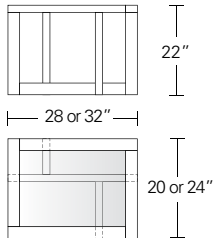

**OFFSET COCKTAIL TABLE**

**54W x 30D x 16H**

Shown in Silver Walnut with inset glass top.

The counter balanced frame work of this cocktail table yields a pinwheel leg layout. The inset table top can be specified in glass or wood. Available in several standard sizes, five wood species and an array of finishes.

OFFSET COCKTAIL & SIDE TABLE

**Rectangular Cocktail Table with inset glass top**  
 48"W x 27"D x 16"H  
 54"W x 30"D x 16"H  
 60"W x 36"D x 16"H

**Rectangular Cocktail Table with wood top**  
 48"W x 27"D x 16"H  
 54"W x 30"D x 16"H  
 60"W x 36"D x 16"H

**Square Cocktail Table with inset glass top**  
 36"W x 36"D x 16"H  
 42"W x 42"D x 16"H  
 48"W x 48"D x 16"H  
 54"W x 54"D x 16"H  
 60"W x 60"D x 16"H

**Square Cocktail Table with wood top**  
 36"W x 36"D x 16"H  
 42"W x 42"D x 16"H  
 48"W x 48"D x 16"H  
 54"W x 54"D x 16"H  
 60"W x 60"D x 16"H

**Side Table with inset glass top**  
 28"W x 20"D x 22"H  
 32"W x 24"D x 22"H

**Side Table with wood top**  
 28"W x 20"D x 22"H  
 32"W x 24"D x 22"H

DESCRIPTION	FINISH OPTIONS	
<b>Offset Cocktail &amp; Side Table:</b> Inset glass top or veneer top with solid wood frame. Base with solid wood frame members.  <b>Standard Options:</b> Premium Optiwhite, Bronze or Grey Glass.  <b>Custom Orders:</b> Custom sizes, woods and finishes are available. Please request a price quotation.	<b>Standard - Natural / Stained:</b>  Bronze Ash, Burnt Ash, Ebonized Ash, Grey Ash, Medium Mahogany, Oak, Bluff Oak, Ebonized Oak, Grey Oak, Fumed Oak, Walnut, Medium Walnut, Dark Walnut, Ebonized Walnut, Grey Walnut, Silver Walnut, Terra Walnut, Bronze Walnut, Claro Toned Walnut.	<b>Premium - Cerused / Bleached:</b>  Bleached Ash, Cerused Grey Ash, Cerused Bronze Ash, Cerused Burnt Ash, Cerused Mahogany, Cerused Dark Mahogany, Bleached Walnut, Cerused Walnut, Cerused Grey Walnut, Cerused Silver Walnut, Cerused Bronze Walnut, Bleached Oak, Cerused Oak.