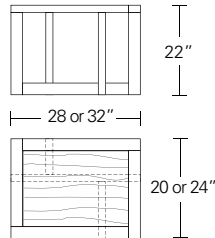

**OFFSET COCKTAIL TABLE**

**54W x 30D x 16H**

Shown in Silver Walnut with inset glass top.

The counter balanced frame work of this cocktail table yields a pinwheel leg layout. The inset table top can be specified in glass or wood. Available in several standard sizes, five wood species and an array of finishes.

OFFSET COCKTAIL & SIDE TABLE

**Rectangular Cocktail Table with inset glass top**  
 48"W x 27"D x 16"H  
 54"W x 30"D x 16"H  
 60"W x 36"D x 16"H

**Rectangular Cocktail Table with wood top**  
 48"W x 27"D x 16"H  
 54"W x 30"D x 16"H  
 60"W x 36"D x 16"H

**Square Cocktail Table with inset glass top**  
 36"W x 36"D x 16"H  
 42"W x 42"D x 16"H  
 48"W x 48"D x 16"H  
 54"W x 54"D x 16"H  
 60"W x 60"D x 16"H

**Square Cocktail Table with wood top**  
 36"W x 36"D x 16"H  
 42"W x 42"D x 16"H  
 48"W x 48"D x 16"H  
 54"W x 54"D x 16"H  
 60"W x 60"D x 16"H

**Side Table with inset glass top**  
 28"W x 20"D x 22"H  
 32"W x 24"D x 22"H

**Side Table with wood top**  
 28"W x 20"D x 22"H  
 32"W x 24"D x 22"H

DESCRIPTION	FINISH OPTIONS	
<b>Offset Cocktail &amp; Side Table:</b> Inset glass top or veneer top with solid wood frame. Base with solid wood frame members.  <b>Standard Options:</b> Premium Optiwhite, Bronze or Grey Glass.  <b>Custom Orders:</b> Custom sizes, woods and finishes are available. Please request a price quotation.	<b>Standard - Natural / Stained:</b>  Bronze Ash, Burnt Ash, Ebonized Ash, Grey Ash, Medium Mahogany, Oak, Bluff Oak, Ebonized Oak, Grey Oak, Fumed Oak, Walnut, Medium Walnut, Dark Walnut, Ebonized Walnut, Grey Walnut, Silver Walnut, Terra Walnut, Bronze Walnut, Claro Toned Walnut.	<b>Premium - Cerused / Bleached:</b>  Bleached Ash, Cerused Grey Ash, Cerused Bronze Ash, Cerused Burnt Ash, Cerused Mahogany, Cerused Dark Mahogany, Bleached Walnut, Cerused Walnut, Cerused Grey Walnut, Cerused Silver Walnut, Cerused Bronze Walnut, Bleached Oak, Cerused Oak.