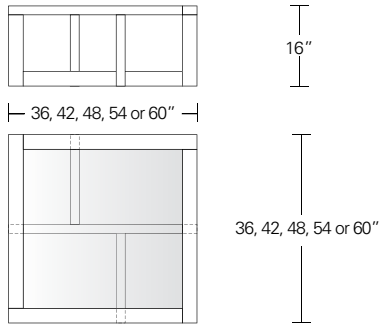

**OFFSET COCKTAIL TABLE**

**54W x 30D x 16H**

Shown in Silver Walnut with inset glass top.

The counter balanced frame work of this cocktail table yields a pinwheel leg layout. The inset table top can be specified in glass or wood. Available in several standard sizes, five wood species and an array of finishes.

OFFSET COCKTAIL & SIDE TABLE

**Rectangular Cocktail Table with inset glass top**  
 48"W x 27"D x 16"H  
 54"W x 30"D x 16"H  
 60"W x 36"D x 16"H

**Rectangular Cocktail Table with wood top**  
 48"W x 27"D x 16"H  
 54"W x 30"D x 16"H  
 60"W x 36"D x 16"H

**Square Cocktail Table with inset glass top**  
 36"W x 36"D x 16"H  
 42"W x 42"D x 16"H  
 48"W x 48"D x 16"H  
 54"W x 54"D x 16"H  
 60"W x 60"D x 16"H

**Square Cocktail Table with wood top**  
 36"W x 36"D x 16"H  
 42"W x 42"D x 16"H  
 48"W x 48"D x 16"H  
 54"W x 54"D x 16"H  
 60"W x 60"D x 16"H

**Side Table with inset glass top**  
 28"W x 20"D x 22"H  
 32"W x 24"D x 22"H

**Side Table with wood top**  
 28"W x 20"D x 22"H  
 32"W x 24"D x 22"H

DESCRIPTION	FINISH OPTIONS	
<b>Offset Cocktail &amp; Side Table:</b> Inset glass top or veneer top with solid wood frame. Base with solid wood frame members.  <b>Standard Options:</b> Premium Optiwhite, Bronze or Grey Glass.  <b>Custom Orders:</b> Custom sizes, woods and finishes are available. Please request a price quotation.	<b>Standard - Natural / Stained:</b>  Bronze Ash, Burnt Ash, Ebonized Ash, Grey Ash, Medium Mahogany, Oak, Bluff Oak, Ebonized Oak, Grey Oak, Fumed Oak, Walnut, Medium Walnut, Dark Walnut, Ebonized Walnut, Grey Walnut, Silver Walnut, Terra Walnut, Bronze Walnut, Claro Toned Walnut.	<b>Premium - Cerused / Bleached:</b>  Bleached Ash, Cerused Grey Ash, Cerused Bronze Ash, Cerused Burnt Ash, Cerused Mahogany, Cerused Dark Mahogany, Bleached Walnut, Cerused Walnut, Cerused Grey Walnut, Cerused Silver Walnut, Cerused Bronze Walnut, Bleached Oak, Cerused Oak.