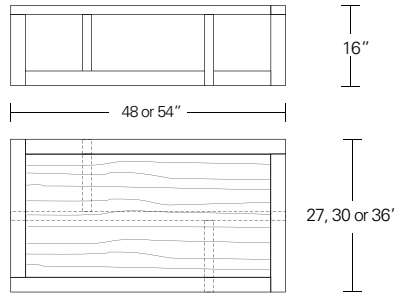

**OFFSET COCKTAIL TABLE**

**54W x 30D x 16H**

Shown in Silver Walnut with inset glass top.

The counter balanced frame work of this cocktail table yields a pinwheel leg layout. The inset table top can be specified in glass or wood. Available in several standard sizes, five wood species and an array of finishes.

OFFSET COCKTAIL & SIDE TABLE

**Rectangular Cocktail Table with inset glass top**  
 48"W x 27"D x 16"H  
 54"W x 30"D x 16"H  
 60"W x 36"D x 16"H

**Rectangular Cocktail Table with wood top**  
 48"W x 27"D x 16"H  
 54"W x 30"D x 16"H  
 60"W x 36"D x 16"H

**Square Cocktail Table with inset glass top**  
 36"W x 36"D x 16"H  
 42"W x 42"D x 16"H  
 48"W x 48"D x 16"H  
 54"W x 54"D x 16"H  
 60"W x 60"D x 16"H

**Square Cocktail Table with wood top**  
 36"W x 36"D x 16"H  
 42"W x 42"D x 16"H  
 48"W x 48"D x 16"H  
 54"W x 54"D x 16"H  
 60"W x 60"D x 16"H

**Side Table with inset glass top**  
 28"W x 20"D x 22"H  
 32"W x 24"D x 22"H

**Side Table with wood top**  
 28"W x 20"D x 22"H  
 32"W x 24"D x 22"H

DESCRIPTION	FINISH OPTIONS	
<b>Offset Cocktail &amp; Side Table:</b> Inset glass top or veneer top with solid wood frame. Base with solid wood frame members.  <b>Standard Options:</b> Premium Optiwhite, Bronze or Grey Glass.  <b>Custom Orders:</b> Custom sizes, woods and finishes are available. Please request a price quotation.	<b>Standard - Natural / Stained:</b>  Bronze Ash, Burnt Ash, Ebonized Ash, Grey Ash, Medium Mahogany, Oak, Bluff Oak, Ebonized Oak, Grey Oak, Fumed Oak, Walnut, Medium Walnut, Dark Walnut, Ebonized Walnut, Grey Walnut, Silver Walnut, Terra Walnut, Bronze Walnut, Claro Toned Walnut.	<b>Premium - Cerused / Bleached:</b>  Bleached Ash, Cerused Grey Ash, Cerused Bronze Ash, Cerused Burnt Ash, Cerused Mahogany, Cerused Dark Mahogany, Bleached Walnut, Cerused Walnut, Cerused Grey Walnut, Cerused Silver Walnut, Cerused Bronze Walnut, Bleached Oak, Cerused Oak.