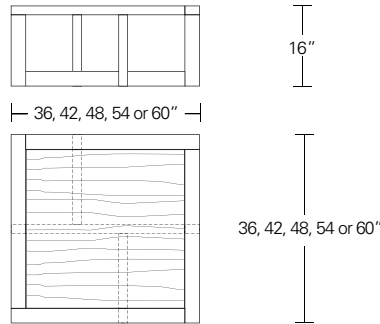

**OFFSET COCKTAIL TABLE**

**54W x 30D x 16H**

Shown in Silver Walnut with inset glass top.

The counter balanced frame work of this cocktail table yields a pinwheel leg layout. The inset table top can be specified in glass or wood. Available in several standard sizes, five wood species and an array of finishes.

OFFSET COCKTAIL & SIDE TABLE

**Rectangular Cocktail Table with inset glass top**  
 48"W x 27"D x 16"H  
 54"W x 30"D x 16"H  
 60"W x 36"D x 16"H

**Rectangular Cocktail Table with wood top**  
 48"W x 27"D x 16"H  
 54"W x 30"D x 16"H  
 60"W x 36"D x 16"H

**Square Cocktail Table with inset glass top**  
 36"W x 36"D x 16"H  
 42"W x 42"D x 16"H  
 48"W x 48"D x 16"H  
 54"W x 54"D x 16"H  
 60"W x 60"D x 16"H

**Square Cocktail Table with wood top**  
 36"W x 36"D x 16"H  
 42"W x 42"D x 16"H  
 48"W x 48"D x 16"H  
 54"W x 54"D x 16"H  
 60"W x 60"D x 16"H

**Side Table with inset glass top**  
 28"W x 20"D x 22"H  
 32"W x 24"D x 22"H

**Side Table with wood top**  
 28"W x 20"D x 22"H  
 32"W x 24"D x 22"H

DESCRIPTION	FINISH OPTIONS	
<b>Offset Cocktail &amp; Side Table:</b> Inset glass top or veneer top with solid wood frame. Base with solid wood frame members.  <b>Standard Options:</b> Premium Optiwhite, Bronze or Grey Glass.  <b>Custom Orders:</b> Custom sizes, woods and finishes are available. Please request a price quotation.	<b>Standard - Natural / Stained:</b>  Bronze Ash, Burnt Ash, Ebonized Ash, Grey Ash, Medium Mahogany, Oak, Bluff Oak, Ebonized Oak, Grey Oak, Fumed Oak, Walnut, Medium Walnut, Dark Walnut, Ebonized Walnut, Grey Walnut, Silver Walnut, Terra Walnut, Bronze Walnut, Claro Toned Walnut.	<b>Premium - Cerused / Bleached:</b>  Bleached Ash, Cerused Grey Ash, Cerused Bronze Ash, Cerused Burnt Ash, Cerused Mahogany, Cerused Dark Mahogany, Bleached Walnut, Cerused Walnut, Cerused Grey Walnut, Cerused Silver Walnut, Cerused Bronze Walnut, Bleached Oak, Cerused Oak.