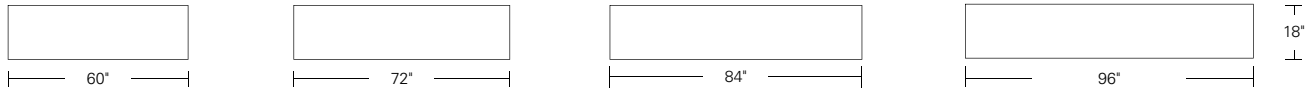

OCTAVE 84

84W x 18D x 34H

Shown in Walnut with optional Claro Walnut doors, Dark Bronze hardware and Medium Walnut base.

The Octave has a faceted facade featuring a rhythmic arrangement of tapered solid wood staves. Horizontal pulls notched into the doors create a striking visual counterpoint. The innate graining and tones of the Claro Walnut enhance the dramatic effect of the composition. Offered in a variety of subtle and exotic finishes.