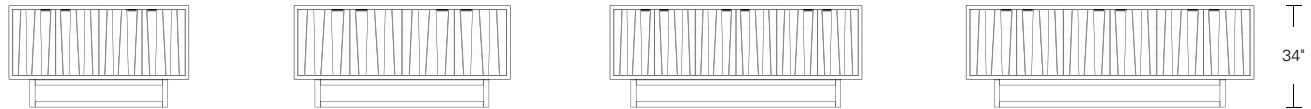

OCTAVE 84

84W x 18D x 34H

Shown in Walnut with optional Claro Walnut doors, Dark Bronze hardware and Medium Walnut base.

The Octave has a faceted facade featuring a rhythmic arrangement of tapered solid wood staves. Horizontal pulls notched into the doors create a striking visual counterpoint. The innate graining and tones of the Claro Walnut enhance the dramatic effect of the composition. Offered in a variety of subtle and exotic finishes.