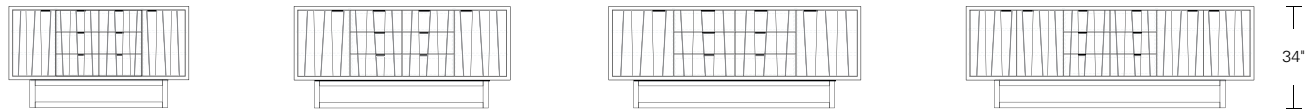

OCTAVE 84

84W x 18D x 34H

Shown in Walnut with optional Claro Walnut doors, Dark Bronze hardware and Medium Walnut base.

The Octave has a faceted facade featuring a rhythmic arrangement of tapered solid wood staves. Horizontal pulls notched into the doors create a striking visual counterpoint. The innate graining and tones of the Claro Walnut enhance the dramatic effect of the composition. Offered in a variety of subtle and exotic finishes.

D60

D72

D84

D96

A60

A72

A84

A96