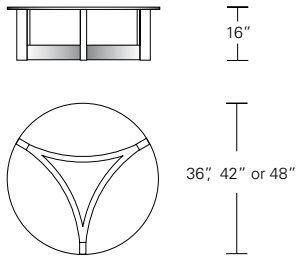

**NEXUS ROUND COCKTAIL TABLE W/INSET GLASS TOP 42W x 42D x 16H**

Shown in Burnt Ash.

The precise joinery of this table's three curved stretchers to its legs yields a striking triangular composition. The wood rim and inset glass top version of this table add a traditional touch to the table's more modern base form.

**Base Only for Round Top**

36"W x 36"D x 16"H  
42"W x 42"D x 16"H  
48"W x 48"D x 16"H

**Round Inset Glass Top**

**Round Wood Top**

**Base Only for Square Top**

36"W x 36"D x 16"H  
42"W x 42"D x 16"H  
48"W x 48"D x 16"H

**Square Inset Glass Top**

**Square Wood Top**

**Base Only for Oval or Rectangular Top**

48"W x 27"D x 16"H  
54"W x 30"D x 16"H

**Oval or Rectangular Inset Glass Top**

**Oval or Rectangular Wood Top**

**DESCRIPTION**