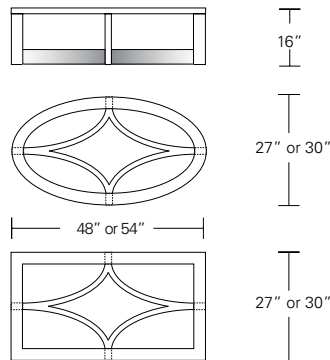

**NEXUS ROUND COCKTAIL TABLE W/INSET GLASS TOP 42W x 42D x 16H**

Shown in Burnt Ash.

The precise joinery of this table's three curved stretchers to its legs yields a striking triangular composition. The wood rim and inset glass top version of this table add a traditional touch to the table's more modern base form.

**Base Only for Round Top**

36"W x 36"D x 16"H  
42"W x 42"D x 16"H  
48"W x 48"D x 16"H

**Round Inset Glass Top**

**Round Wood Top**

**Base Only for Square Top**

36"W x 36"D x 16"H  
42"W x 42"D x 16"H  
48"W x 48"D x 16"H

**Square Inset Glass Top**

**Square Wood Top**

**Base Only for Oval or Rectangular Top**

48"W x 27"D x 16"H  
54"W x 30"D x 16"H

**Oval or Rectangular Inset Glass Top**

**Oval or Rectangular Wood Top**

**DESCRIPTION**