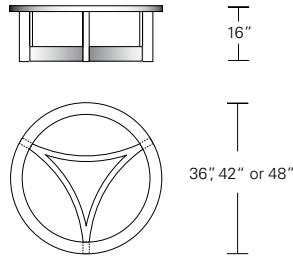

**NEXUS ROUND COCKTAIL TABLE W/INSET GLASS TOP 42W x 42D x 16H**

Shown in Burnt Ash.

The precise joinery of this table's three curved stretchers to its legs yields a striking triangular composition. The wood rim and inset glass top version of this table add a traditional touch to the table's more modern base form.

**Base Only for Round Top**

36"W x 36"D x 16"H  
42"W x 42"D x 16"H  
48"W x 48"D x 16"H

**Round Inset Glass Top**

**Round Wood Top**

**Base Only for Square Top**

36"W x 36"D x 16"H  
42"W x 42"D x 16"H  
48"W x 48"D x 16"H

**Square Inset Glass Top**

**Square Wood Top**

**Base Only for Oval or Rectangular Top**

48"W x 27"D x 16"H  
54"W x 30"D x 16"H

**Oval or Rectangular Inset Glass Top**

**Oval or Rectangular Wood Top**

**DESCRIPTION**