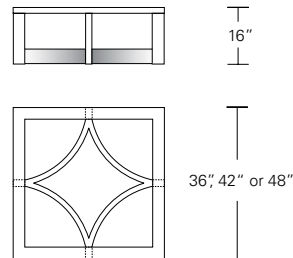

**NEXUS ROUND COCKTAIL TABLE W/INSET GLASS TOP 42W x 42D x 16H**

Shown in Burnt Ash.

The precise joinery of this table's three curved stretchers to its legs yields a striking triangular composition. The wood rim and inset glass top version of this table add a traditional touch to the table's more modern base form.

**Base Only for Round Top**

36"W x 36"D x 16"H  
42"W x 42"D x 16"H  
48"W x 48"D x 16"H

**Round Inset Glass Top**

**Round Wood Top**

**Base Only for Square Top**

36"W x 36"D x 16"H  
42"W x 42"D x 16"H  
48"W x 48"D x 16"H

**Square Inset Glass Top**

**Square Wood Top**

**Base Only for Oval or Rectangular Top**

48"W x 27"D x 16"H  
54"W x 30"D x 16"H

**Oval or Rectangular Inset Glass Top**

**Oval or Rectangular Wood Top**

**DESCRIPTION**