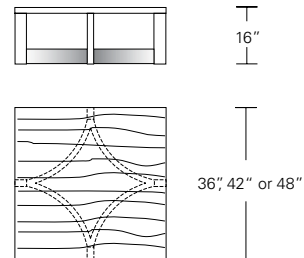

**NEXUS ROUND COCKTAIL TABLE W/INSET GLASS TOP 42W x 42D x 16H**

Shown in Burnt Ash.

The precise joinery of this table's three curved stretchers to its legs yields a striking triangular composition. The wood rim and inset glass top version of this table add a traditional touch to the table's more modern base form.

**Base Only for Round Top**

36"W x 36"D x 16"H  
42"W x 42"D x 16"H  
48"W x 48"D x 16"H

**Round Inset Glass Top**

**Round Wood Top**

**Base Only for Square Top**

36"W x 36"D x 16"H  
42"W x 42"D x 16"H  
48"W x 48"D x 16"H

**Square Inset Glass Top**

**Square Wood Top**

**Base Only for Oval or Rectangular Top**

48"W x 27"D x 16"H  
54"W x 30"D x 16"H

**Oval or Rectangular Inset Glass Top**

**Oval or Rectangular Wood Top**

**DESCRIPTION**