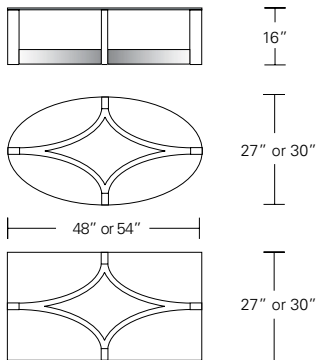

**NEXUS ROUND COCKTAIL TABLE W/INSET GLASS TOP 42W x 42D x 16H**

Shown in Burnt Ash.

The precise joinery of this table's three curved stretchers to its legs yields a striking triangular composition. The wood rim and inset glass top version of this table add a traditional touch to the table's more modern base form.

**Base Only for Round Top**

36"W x 36"D x 16"H  
42"W x 42"D x 16"H  
48"W x 48"D x 16"H

**Round Inset Glass Top**

**Round Wood Top**

**Base Only for Square Top**

36"W x 36"D x 16"H  
42"W x 42"D x 16"H  
48"W x 48"D x 16"H

**Square Inset Glass Top**

**Square Wood Top**

**Base Only for Oval or Rectangular Top**

48"W x 27"D x 16"H  
54"W x 30"D x 16"H

**Oval or Rectangular Inset Glass Top**

**Oval or Rectangular Wood Top**

**DESCRIPTION**