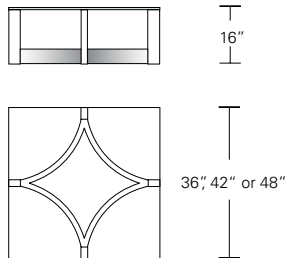

**NEXUS ROUND COCKTAIL TABLE W/INSET GLASS TOP 42W x 42D x 16H**

Shown in Burnt Ash.

The precise joinery of this table's three curved stretchers to its legs yields a striking triangular composition. The wood rim and inset glass top version of this table add a traditional touch to the table's more modern base form.

**Base Only for Round Top**

36"W x 36"D x 16"H  
42"W x 42"D x 16"H  
48"W x 48"D x 16"H

**Round Inset Glass Top**

**Round Wood Top**

**Base Only for Square Top**

36"W x 36"D x 16"H  
42"W x 42"D x 16"H  
48"W x 48"D x 16"H

**Square Inset Glass Top**

**Square Wood Top**

**Base Only for Oval or Rectangular Top**

48"W x 27"D x 16"H  
54"W x 30"D x 16"H

**Oval or Rectangular Inset Glass Top**

**Oval or Rectangular Wood Top**

**DESCRIPTION**