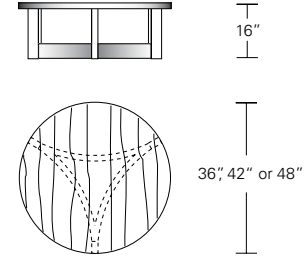

**NEXUS ROUND COCKTAIL TABLE W/INSET GLASS TOP 42W x 42D x 16H**

Shown in Burnt Ash.

The precise joinery of this table's three curved stretchers to its legs yields a striking triangular composition. The wood rim and inset glass top version of this table add a traditional touch to the table's more modern base form.

**Base Only for Round Top**

36"W x 36"D x 16"H  
42"W x 42"D x 16"H  
48"W x 48"D x 16"H

**Round Inset Glass Top**

**Round Wood Top**

**Base Only for Square Top**

36"W x 36"D x 16"H  
42"W x 42"D x 16"H  
48"W x 48"D x 16"H

**Square Inset Glass Top**

**Square Wood Top**

**Base Only for Oval or Rectangular Top**

48"W x 27"D x 16"H  
54"W x 30"D x 16"H

**Oval or Rectangular Inset Glass Top**

**Oval or Rectangular Wood Top**

**DESCRIPTION**