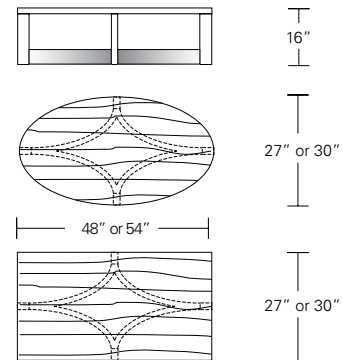

**NEXUS ROUND COCKTAIL TABLE W/INSET GLASS TOP 42W x 42D x 16H**

Shown in Burnt Ash.

The precise joinery of this table's three curved stretchers to its legs yields a striking triangular composition. The wood rim and inset glass top version of this table add a traditional touch to the table's more modern base form.

**Base Only for Round Top**

36"W x 36"D x 16"H  
42"W x 42"D x 16"H  
48"W x 48"D x 16"H

**Round Inset Glass Top**

**Round Wood Top**

**Base Only for Square Top**

36"W x 36"D x 16"H  
42"W x 42"D x 16"H  
48"W x 48"D x 16"H

**Square Inset Glass Top**

**Square Wood Top**

**Base Only for Oval or Rectangular Top**

48"W x 27"D x 16"H  
54"W x 30"D x 16"H

**Oval or Rectangular Inset Glass Top**

**Oval or Rectangular Wood Top**

**DESCRIPTION**