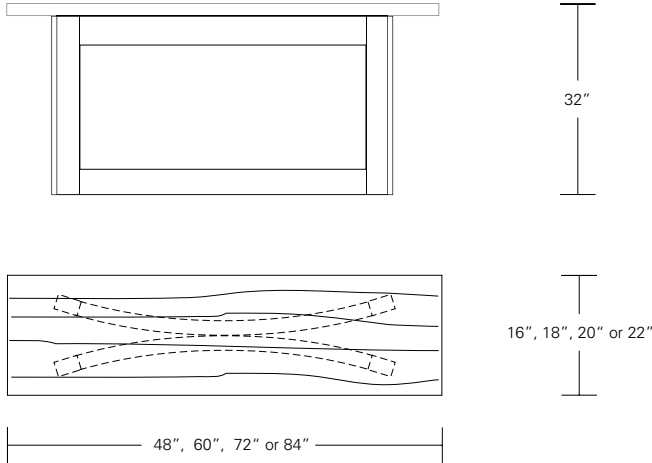

NEXUS CONSOLE

60W x 18D x 32H

Shown in Burnt Ash.

The nexus of two graceful curves is the refined inspiration of this modern wood console table. The elegant simplicity of the base is a perfect compliment to the unadorned slab table top.

Nexus Console

48"W x 16"D x 32"H
 60"W x 18"D x 32"H
 72"W x 20"D x 32"H
 84"W x 22"D x 32"H

| DESCRIPTION | FINISH OPTIONS | |
|---|---|---|
| <p>Nexus Console: Veneer top with solid wood or thick veneer edging. Curved base with solid wood vertical frame members.</p> <p>Custom Orders: Custom sizes, woods, veneer patterns and finishes are available. Please request a price quotation.</p> | <p>Standard - Natural / Stained:</p> <p>Bronze Ash, Burnt Ash, Ebonized Ash, Grey Ash, Medium Mahogany, Oak, Bluff Oak, Ebonized Oak, Grey Oak, Fumed Oak, Walnut, Medium Walnut, Dark Walnut, Ebonized Walnut, Grey Walnut, Silver Walnut, Terra Walnut, Bronze Walnut, Claro Toned Walnut.</p> | <p>Premium - Cerused / Bleached:</p> <p>Bleached Ash, Cerused Grey Ash, Cerused Bronze Ash, Cerused Burnt Ash, Cerused Mahogany, Cerused Dark Mahogany, Bleached Walnut, Cerused Walnut, Cerused Grey Walnut, Cerused Silver Walnut, Cerused Bronze Walnut, Bleached Oak, Cerused Oak.</p> |