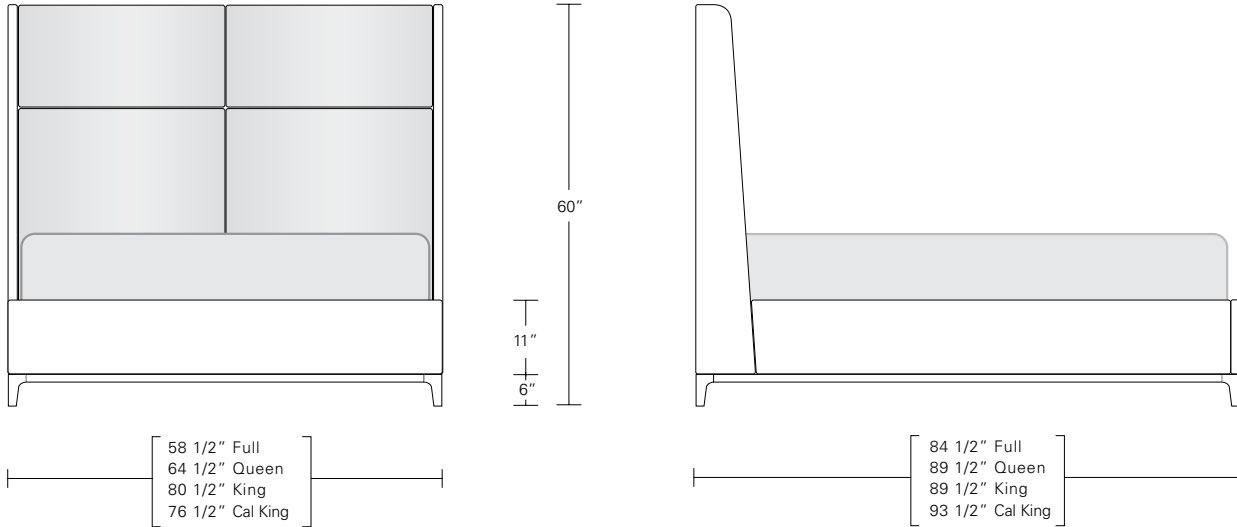

LUNA BED

QUEEN 65W x 89D x 60H

Shown in COM with Bleached Walnut Base.

Luna, the Roman goddess of the moon, will ensure a celestial sleep. This bed features tapered side return wings which enfold its lavish upholstered headboard. The headboard and bed frame ensemble are elevated by a thin hardwood base which transitions into delicate legs.

Luna Bed (mattress and boxspring required)

Luna Platform Bed (mattress required)

DESCRIPTION	FINISH OPTIONS	
<p>Luna Bed: Fully upholstered footboard, rails, headboard and back panel in COM or COL. Solid wood base with levelers.</p> <p>Standard Options: Upholstery in COM or COL.</p> <p>Custom Orders: Custom sizes, woods and finishes are available. Please request a price quotation.</p>	<p>Standard - Natural / Stained:</p> <p>Bronze Ash, Burnt Ash, Ebonized Ash, Grey Ash, Medium Mahogany, Oak, Bluff Oak, Ebonized Oak, Grey Oak, Fumed Oak, Walnut, Medium Walnut, Dark Walnut, Ebonized Walnut, Grey Walnut, Silver Walnut, Terra Walnut, Bronze Walnut, Claro Toned Walnut.</p>	<p>Premium - Cerused / Bleached:</p> <p>Bleached Ash, Cerused Grey Ash, Cerused Bronze Ash, Cerused Burnt Ash, Cerused Mahogany, Cerused Dark Mahogany, Bleached Walnut, Cerused Walnut, Cerused Grey Walnut, Cerused Silver Walnut, Cerused Bronze Walnut, Bleached Oak, Cerused Oak.</p>
	<p>Fabric and Leather Requirements</p> <p>COM: Full or Queen - 8 yards. King or Cal King - 10 yards. 54" wide plain fabric. Repeats and fabric less than 54" wide may require additional yardage.</p> <p>COL: Full or Queen 150 square feet. King or Cal King 180 square feet. Hides need to be 50-55 square feet. Smaller hides may require additional square feet.</p>	