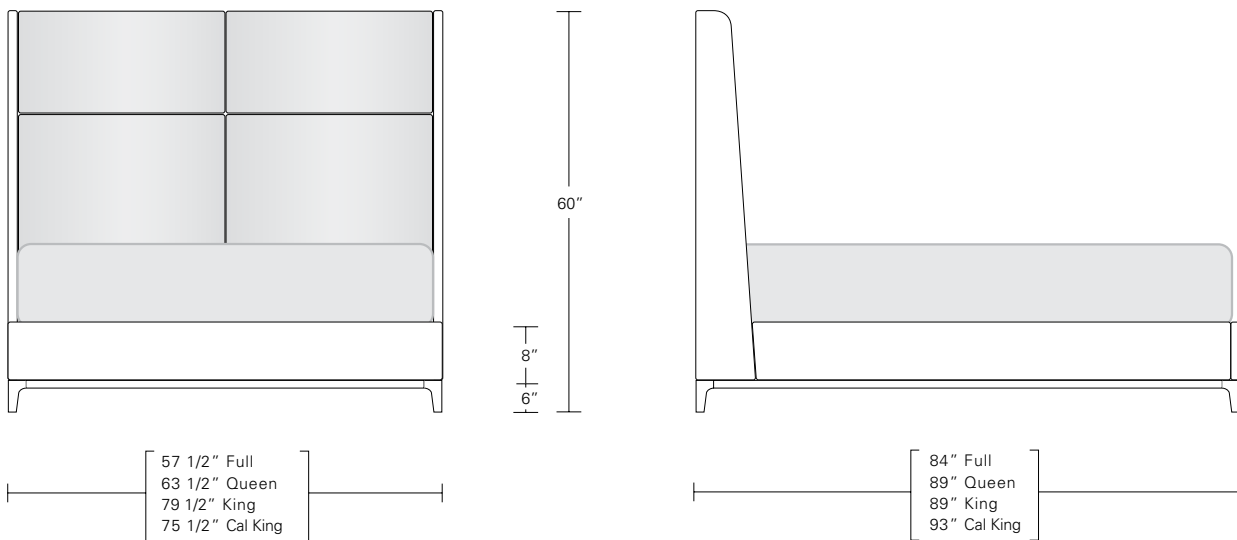

LUNA BED

QUEEN 65W x 89D x 60H

Shown in COM with Bleached Walnut Base.

Luna, the Roman goddess of the moon, will ensure a celestial sleep. This bed features tapered side return wings which enfold its lavish upholstered headboard. The headboard and bed frame ensemble are elevated by a thin hardwood base which transitions into delicate legs.

Luna Bed (mattress and boxspring required)

Luna Platform Bed (mattress required)

DESCRIPTION	FINISH OPTIONS	
<p>Luna Bed: Fully upholstered footboard, rails, headboard and back panel in COM or COL. Solid wood base with levelers.</p> <p>Standard Options: Upholstery in COM or COL.</p> <p>Custom Orders: Custom sizes, woods and finishes are available. Please request a price quotation.</p>	<p>Standard - Natural / Stained:</p> <p>Bronze Ash, Burnt Ash, Ebonized Ash, Grey Ash, Medium Mahogany, Oak, Bluff Oak, Ebonized Oak, Grey Oak, Fumed Oak, Walnut, Medium Walnut, Dark Walnut, Ebonized Walnut, Grey Walnut, Silver Walnut, Terra Walnut, Bronze Walnut, Claro Toned Walnut.</p>	<p>Premium - Cerused / Bleached:</p> <p>Bleached Ash, Cerused Grey Ash, Cerused Bronze Ash, Cerused Burnt Ash, Cerused Mahogany, Cerused Dark Mahogany, Bleached Walnut, Cerused Walnut, Cerused Grey Walnut, Cerused Silver Walnut, Cerused Bronze Walnut, Bleached Oak, Cerused Oak.</p>
	<p>Fabric and Leather Requirements</p> <p>COM: Full or Queen - 8 yards. King or Cal King - 10 yards. 54" wide plain fabric. Repeats and fabric less than 54" wide may require additional yardage.</p> <p>COL: Full or Queen 150 square feet. King or Cal King 180 square feet. Hides need to be 50-55 square feet. Smaller hides may require additional square feet.</p>	