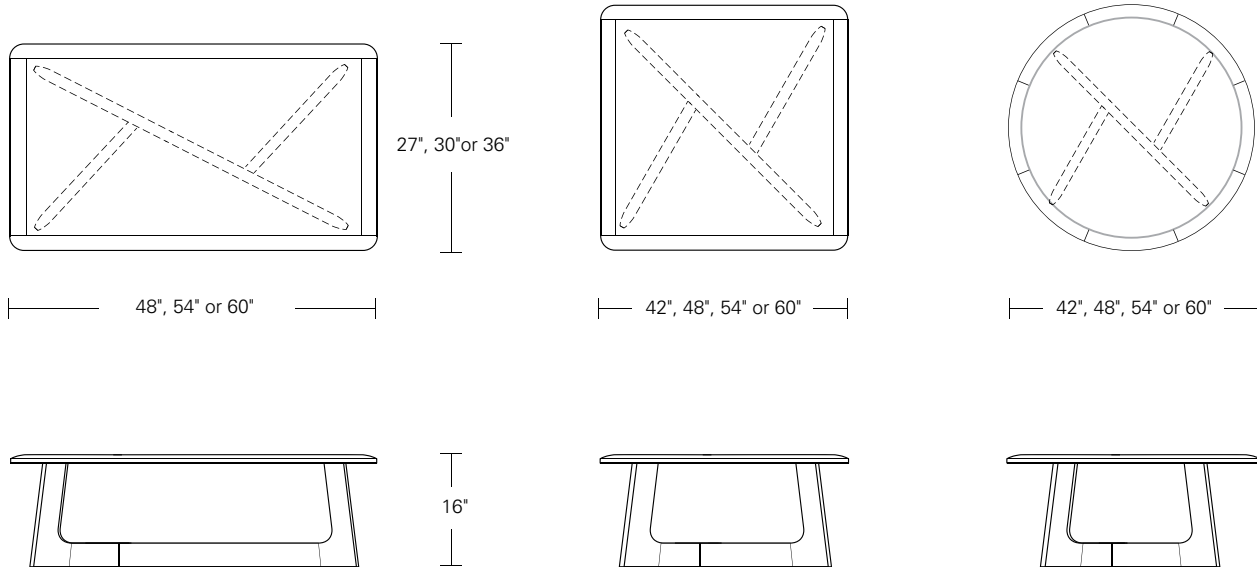

**KEMIZO COCKTAIL TABLE**

**60W x 36D x 16H**

Shown in Cered Bronze Walnut with Dark Bronze Inlays

The Kemizo Cocktail Table inspired by the South African Sesotho word for "outline". This design features a diagonal base stretcher with acute and obtuse leg angles, rounded corners, and softened profiles. An optional metal inlay follows the edges of the table top and base highlighting its linear form.

**Rectangular**

48" W x 27" D x 16" H  
 54" W x 30" D x 16" H  
 60" W x 36" D x 16" H

**Square**

42" W x 42" D x 16" H  
 48" W x 48" D x 16" H  
 54" W x 54" D x 16" H  
 60" W x 60" D x 16" H

**Round**

42" W x 42" D x 16" H  
 48" W x 48" D x 16" H  
 54" W x 54" D x 16" H  
 60" W x 60" D x 16" H

**Edge Detail Options:**

Veneer top with solid wood profiled edges on top and bottom.

Veneer top with solid wood profiled edge on top and optional metal inlay on bottom.