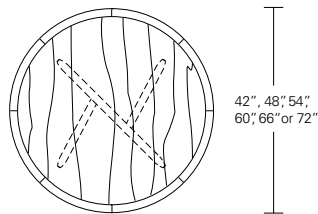

KEMIZO ROUND TABLE

60W x 60D x 29H

Shown in Terra Walnut and optional Medium Bronze inlay.

The Kemizo Round Table features a pedestal style base with angled offset legs. The profiled edges and inside radii of the leg joints soften the angular form of the table base. The optional hand-hewn metal inlay embellish the base and table edges. Available in fixed or extension versions.

Kemizo Round Table

42"W x 42"D x 29"H
 48"W x 48"D x 29"H
 54"W x 54"D x 29"H
 60"W x 60"D x 29"H
 66"W x 66"D x 29"H
 72"W x 72"D x 29"H

Round Extension Table (w/self-storing leaf)

48"W (68"w/one 20"leaf) x 48"D x 29"H
 54"W (74"w/one 20"leaf) x 54"D x 29"H
 60"W (84"w/one 24"leaf) x 60"D x 29"H
 66"W (90"w/one 24"leaf) x 66"D x 29"H
 72"W (96"w/one 24"leaf) x 72"D x 29"H

Split Base Round Extension Table

48"W (96"w/two 24"leaves) x 48"D x 29"H
 54"W (102"w/two 24"leaves) x 54"D x 29"H
 60"W (108"w/two 24"leaves) x 60"D x 29"H
 66"W (114"w/two 24"leaves) x 66"D x 29"H
 72"W (120"w/two 24"leaves) x 72"D x 29"H

Split Base Square Extension Table

48"W (96"w/two 24"leaves) x 48"D x 29"H
 54"W (102"w/two 24"leaves) x 54"D x 29"H
 60"W (108"w/two 24"leaves) x 60"D x 29"H
 66"W (114"w/two 24"leaves) x 66"D x 29"H
 72"W (120"w/two 24"leaves) x 72"D x 29"H