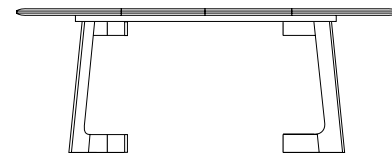

KEMIZO ROUND TABLE

60W x 60D x 29H

Shown in Terra Walnut and optional Medium Bronze inlay.

The Kemizo Round Table features a pedestal style base with angled offset legs. The profiled edges and inside radii of the leg joints soften the angular form of the table base. The optional hand-hewn metal inlay embellish the base and table edges. Available in fixed or extension versions.

Kemizo Round Table

42"W x 42"D x 29"H
 48"W x 48"D x 29"H
 54"W x 54"D x 29"H
 60"W x 60"D x 29"H
 66"W x 66"D x 29"H
 72"W x 72"D x 29"H

Round Extension Table (w/self-storing leaf)

48"W (68"w/one 20"leaf) x 48"D x 29"H
 54"W (74"w/one 20"leaf) x 54"D x 29"H
 60"W (84"w/one 24"leaf) x 60"D x 29"H
 66"W (90"w/one 24"leaf) x 66"D x 29"H
 72"W (96"w/one 24"leaf) x 72"D x 29"H

Split Base Round Extension Table

48"W (96"w/two 24"leaves) x 48"D x 29"H
 54"W (102"w/two 24"leaves) x 54"D x 29"H
 60"W (108"w/two 24"leaves) x 60"D x 29"H
 66"W (114"w/two 24"leaves) x 66"D x 29"H
 72"W (120"w/two 24"leaves) x 72"D x 29"H

Split Base Square Extension Table

48"W (96"w/two 24"leaves) x 48"D x 29"H
 54"W (102"w/two 24"leaves) x 54"D x 29"H
 60"W (108"w/two 24"leaves) x 60"D x 29"H
 66"W (114"w/two 24"leaves) x 66"D x 29"H
 72"W (120"w/two 24"leaves) x 72"D x 29"H