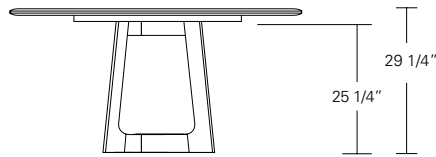

Kemizo Round Table

42"W x 42"D x 29"H
 48"W x 48"D x 29"H
 54"W x 54"D x 29"H
 60"W x 60"D x 29"H
 66"W x 66"D x 29"H
 72"W x 72"D x 29"H

Round Extension Table (w/self-storing leaf)

48"W (68"w/one 20"leaf) x 48"D x 29"H
 54"W (74"w/one 20"leaf) x 54"D x 29"H
 60"W (84"w/one 24"leaf) x 60"D x 29"H
 66"W (90"w/one 24"leaf) x 66"D x 29"H
 72"W (96"w/one 24"leaf) x 72"D x 29"H

Split Base Round Extension Table

48"W (96"w/two 24"leaves) x 48"D x 29"H
 54"W (102"w/two 24"leaves) x 54"D x 29"H
 60"W (108"w/two 24"leaves) x 60"D x 29"H
 66"W (114"w/two 24"leaves) x 66"D x 29"H
 72"W (120"w/two 24"leaves) x 72"D x 29"H

Kemizo Square Table

42"W x 42"D x 29"H
 48"W x 48"D x 29"H
 54"W x 54"D x 29"H
 60"W x 60"D x 29"H
 66"W x 66"D x 29"H
 72"W x 72"D x 29"H

Square Extension Table (w/self-storing leaf)

48"W (68"w/one 20"leaf) x 48"D x 29"H
 54"W (74"w/one 20"leaf) x 54"D x 29"H
 60"W (84"w/one 24"leaf) x 60"D x 29"H
 66"W (90"w/one 24"leaf) x 66"D x 29"H
 72"W (96"w/one 24"leaf) x 72"D x 29"H

Split Base Square Extension Table

48"W (96"w/two 24"leaves) x 48"D x 29"H
 54"W (102"w/two 24"leaves) x 54"D x 29"H
 60"W (108"w/two 24"leaves) x 60"D x 29"H
 66"W (114"w/two 24"leaves) x 66"D x 29"H
 72"W (120"w/two 24"leaves) x 72"D x 29"H