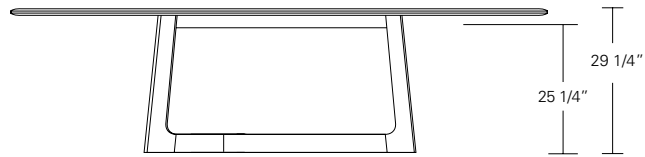

KEMIZO EXTENSION TABLE

84 W x 42 D x 29 1/4 H
(102W w/1 LEAF, 120W w/2 LEAVES)

Extension version shown with self-storing pivoting leaves in Terra Walnut and optional Medium Bronze inlay.

The Kemizo Table features a diagonal linear gesture with rounded corners, softened profiles and an optional metal inlay. The Kemizo Extension Table includes two standard leaves or as shown with self-storing pivoting leaves that fold neatly in the base of the table.

Kemizo Table

- 72" W x 42" D x 29" H
- 84" W x 42" D x 29" H
- 96" W x 42" D x 29" H
- 108" W x 42" D x 29" H
- 120" W x 48" D x 29" H

Kemizo Extension Table

- 72" W (104" w/two 16" leaves) x 42" D x 29 1/4" H
- 84" W (120" w/two 18" leaves) x 42" D x 29 1/4" H
- 96" W (132" w/two 18" leaves) x 42" D x 29 1/4" H
- 108" W (144" w/two 18" leaves) x 42" D x 29 1/4" H
- 120" W (156" w/two 18" leaves) x 48" D x 29 1/4" H