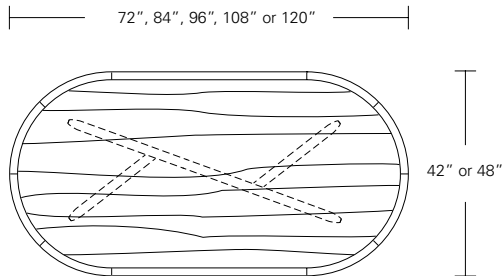

KEMIZO EXTENSION TABLE

84 W x 42 D x 29 1/4 H
(102W w/1 LEAF, 120W w/2 LEAVES)

Extension version shown with self-storing pivoting leaves in Terra Walnut and optional Medium Bronze inlay.

The Kemizo Table features a diagonal linear gesture with rounded corners, softened profiles and an optional metal inlay. The Kemizo Extension Table includes two standard leaves or as shown with self-storing pivoting leaves that fold neatly in the base of the table.

Kemizo Table

- 72" W x 42" D x 29" H
- 84" W x 42" D x 29" H
- 96" W x 42" D x 29" H
- 108" W x 42" D x 29" H
- 120" W x 48" D x 29" H

Kemizo Extension Table

- 72" W (104" w/two 16" leaves) x 42" D x 29 1/4" H
- 84" W (120" w/two 18" leaves) x 42" D x 29 1/4" H
- 96" W (132" w/two 18" leaves) x 42" D x 29 1/4" H
- 108" W (144" w/two 18" leaves) x 42" D x 29 1/4" H
- 120" W (156" w/two 18" leaves) x 48" D x 29 1/4" H