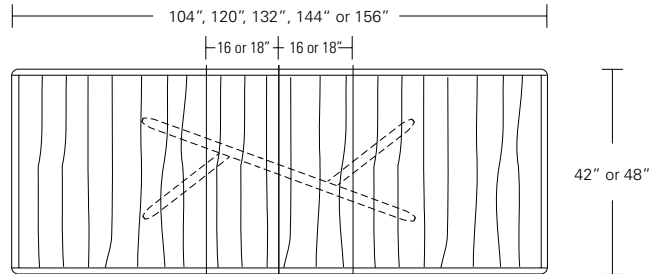

KEMIZO EXTENSION TABLE

84 W x 42 D x 29 1/4 H
(102W w/1 LEAF, 120W w/2 LEAVES)

Extension version shown with self-storing pivoting leaves in Terra Walnut and optional Medium Bronze inlay.

The Kemizo Table features a diagonal linear gesture with rounded corners, softened profiles and an optional metal inlay. The Kemizo Extension Table includes two standard leaves or as shown with self-storing pivoting leaves that fold neatly in the base of the table.

Kemizo Table

- 72" W x 42" D x 29" H
- 84" W x 42" D x 29" H
- 96" W x 42" D x 29" H
- 108" W x 42" D x 29" H
- 120" W x 48" D x 29" H

Kemizo Extension Table

- 72" W (104" w/two 16" leaves) x 42" D x 29 1/4" H
- 84" W (120" w/two 18" leaves) x 42" D x 29 1/4" H
- 96" W (132" w/two 18" leaves) x 42" D x 29 1/4" H
- 108" W (144" w/two 18" leaves) x 42" D x 29 1/4" H
- 120" W (156" w/two 18" leaves) x 48" D x 29 1/4" H