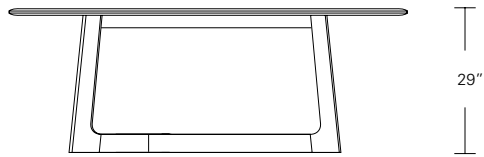

KEMIZO EXTENSION TABLE

84 W x 42 D x 29 1/4 H
(102W w/1 LEAF, 120W w/2 LEAVES)

Extension version shown with self-storing pivoting leaves in Terra Walnut and optional Medium Bronze inlay.

The Kemizo Table features a diagonal linear gesture with rounded corners, softened profiles and an optional metal inlay. The Kemizo Extension Table includes two standard leaves or as shown with self-storing pivoting leaves that fold neatly in the base of the table.

Kemizo Table

- 72" W x 42" D x 29" H
- 84" W x 42" D x 29" H
- 96" W x 42" D x 29" H
- 108" W x 42" D x 29" H
- 120" W x 48" D x 29" H

Kemizo Extension Table

- 72" W (104" w/two 16" leaves) x 42" D x 29 1/4" H
- 84" W (120" w/two 18" leaves) x 42" D x 29 1/4" H
- 96" W (132" w/two 18" leaves) x 42" D x 29 1/4" H
- 108" W (144" w/two 18" leaves) x 42" D x 29 1/4" H
- 120" W (156" w/two 18" leaves) x 48" D x 29 1/4" H

Edge Detail Options:

Veneer top with solid wood profiled edges on top and bottom.

Veneer top with solid wood profiled edge on top and optional metal inlay on bottom.

DESCRIPTION	FINISH OPTIONS	
<p>Kemizo Table: Veneer top with solid wood edge. Solid wood base with levelers. Kemizo extension table with two standard leaves or two self-storing pivoting leaves.</p> <p>Inlay Options: Dark bronze, medium bronze, satin brass or satin aluminum.</p> <p>Custom Orders: Custom sizes, woods and finishes are available. Please request a price quotation.</p>	<p>Standard - Natural / Stained:</p> <p>Bronze Ash, Burnt Ash, Ebonized Ash, Grey Ash, Medium Mahogany, Oak, Bluff Oak, Ebonized Oak, Grey Oak, Fumed Oak, Walnut, Medium Walnut, Dark Walnut, Ebonized Walnut, Grey Walnut, Silver Walnut, Terra Walnut, Bronze Walnut, Claro Toned Walnut.</p>	<p>Premium - Cerused / Bleached:</p> <p>Bleached Ash, Cerused Grey Ash, Cerused Bronze Ash, Cerused Burnt Ash, Cerused Mahogany, Cerused Dark Mahogany, Bleached Walnut, Cerused Walnut, Cerused Grey Walnut, Cerused Silver Walnut, Cerused Bronze Walnut, Bleached Oak, Cerused Oak.</p>