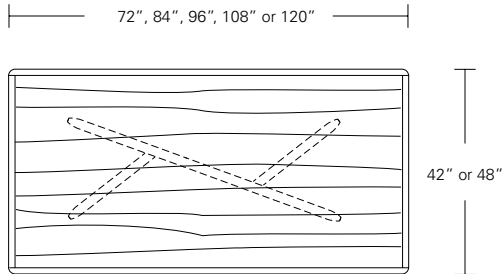

KEMIZO EXTENSION TABLE

84 W x 42 D x 29 1/4 H
(102W w/1 LEAF, 120W w/2 LEAVES)

Extension version shown with self-storing pivoting leaves in Terra Walnut and optional Medium Bronze inlay.

The Kemizo Table features a diagonal linear gesture with rounded corners, softened profiles and an optional metal inlay. The Kemizo Extension Table includes two standard leaves or as shown with self-storing pivoting leaves that fold neatly in the base of the table.

Kemizo Table

- 72" W x 42" D x 29" H
- 84" W x 42" D x 29" H
- 96" W x 42" D x 29" H
- 108" W x 42" D x 29" H
- 120" W x 48" D x 29" H

Kemizo Extension Table

- 72" W (104" w/two 16" leaves) x 42" D x 29 1/4" H
- 84" W (120" w/two 18" leaves) x 42" D x 29 1/4" H
- 96" W (132" w/two 18" leaves) x 42" D x 29 1/4" H
- 108" W (144" w/two 18" leaves) x 42" D x 29 1/4" H
- 120" W (156" w/two 18" leaves) x 48" D x 29 1/4" H