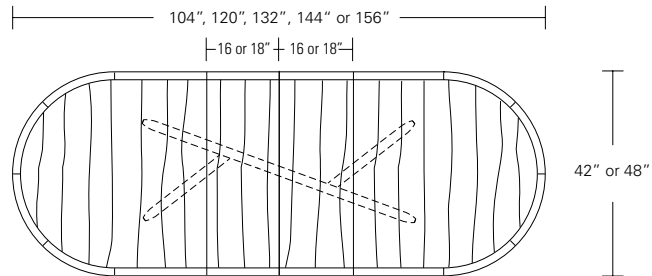

KEMIZO EXTENSION TABLE

84 W x 42 D x 29 1/4 H
(102W w/1 LEAF, 120W w/2 LEAVES)

Extension version shown with self-storing pivoting leaves in Terra Walnut and optional Medium Bronze inlay.

The Kemizo Table features a diagonal linear gesture with rounded corners, softened profiles and an optional metal inlay. The Kemizo Extension Table includes two standard leaves or as shown with self-storing pivoting leaves that fold neatly in the base of the table.

Kemizo Table

- 72" W x 42" D x 29" H
- 84" W x 42" D x 29" H
- 96" W x 42" D x 29" H
- 108" W x 42" D x 29" H
- 120" W x 48" D x 29" H

Kemizo Extension Table

- 72" W (104" w/two 16" leaves) x 42" D x 29 1/4" H
- 84" W (120" w/two 18" leaves) x 42" D x 29 1/4" H
- 96" W (132" w/two 18" leaves) x 42" D x 29 1/4" H
- 108" W (144" w/two 18" leaves) x 42" D x 29 1/4" H
- 120" W (156" w/two 18" leaves) x 48" D x 29 1/4" H