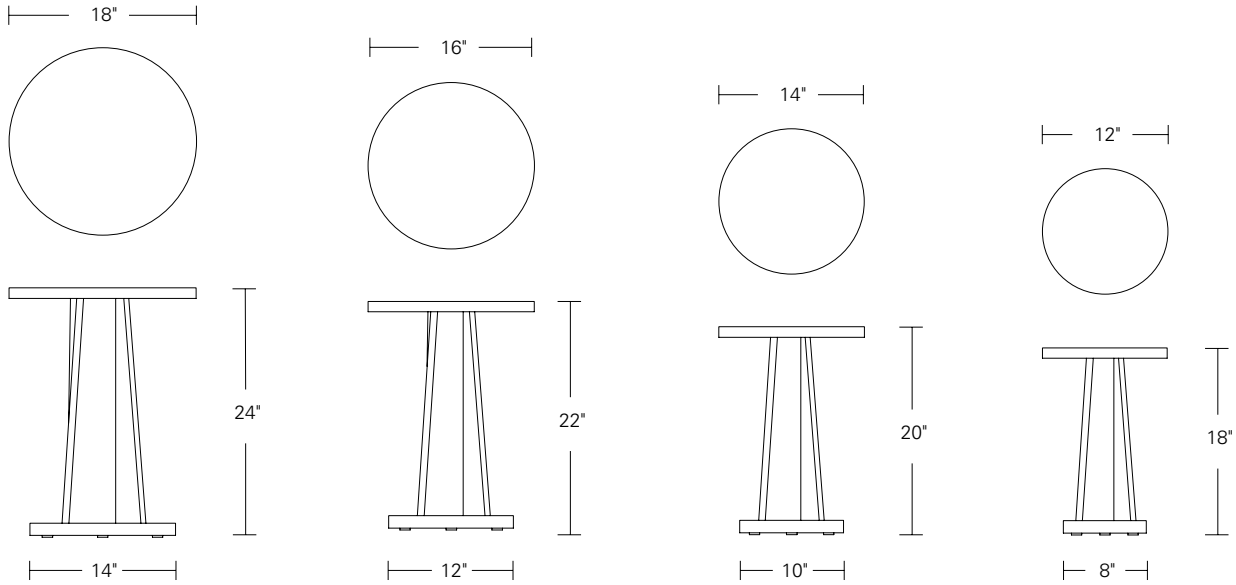

GEM DRINK TABLES

14" Diam x 20"h, 16" Diam x 22"h, 12" Diam x 18"h

Shown in Claro Toned Walnut,
Terra Walnut and Ebonized Ash
(from left to right)

Gem drink tables feature a white quartz base and a sculpturally angled and beveled wood pedestal supporting a solid wood top. These tables come in four sizes, four heights and 32 finishes to fit every drink table scenario possible. Solid wood and quartz materials provide extra durability.

Gem Drink Tables:

- 18"W x 18"D x 24"H
- 16"W x 16"D x 22"H
- 14"W x 14"D x 20"H
- 12"W x 12"D x 18"H

DESCRIPTION	FINISH OPTIONS	
<p>Gem Drink Tables: Solid wood top and column. Quartz base with felt glides.</p> <p>Custom Orders: Custom sizes, woods and finishes are available. Please request a price quotation.</p>	<p>Standard - Natural / Stained:</p> <p>Bronze Ash, Burnt Ash, Ebonized Ash, Grey Ash, Medium Mahogany, Oak, Bluff Oak, Ebonized Oak, Grey Oak, Fumed Oak, Walnut, Medium Walnut, Dark Walnut, Ebonized Walnut, Grey Walnut, Silver Walnut, Terra Walnut, Bronze Walnut, Claro Toned Walnut.</p>	<p>Premium - Cerused / Bleached:</p> <p>Bleached Ash, Cerused Grey Ash, Cerused Bronze Ash, Cerused Burnt Ash, Cerused Mahogany, Cerused Dark Mahogany, Bleached Walnut, Cerused Walnut, Cerused Grey Walnut, Cerused Silver Walnut, Cerused Bronze Walnut, Bleached Oak, Cerused Oak.</p>