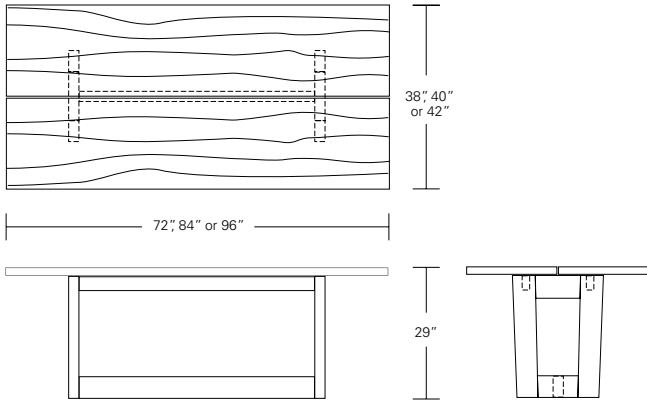

DUETTE TABLE V-BASE

84W x 40D x 29H

Shown in Grey Walnut

The Duette V base has a more complex configuration than the standard Duette Table bases. The crux of the design being the hand-fitted three way intersection of its base members. Duette V Base Tables have solid wood plank style or custom slab tops and are available in a range of standard sizes and finishes.

Duette Table

72\"/>

Duette Live Edge Option

Duette Butterfly Option

Duette Extension Table

72\"/>

Duette Table V Base

Duette Table X Base