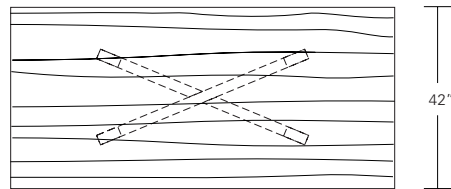

DUETTE TABLE V-BASE

84W x 40D x 29H

Shown in Grey Walnut

The Duette V base has a more complex configuration than the standard Duette Table bases. The crux of the design being the hand-fitted three way intersection of its base members. Duette V Base Tables have solid wood plank style or custom slab tops and are available in a range of standard sizes and finishes.

Duette Table

72\"/>

Duette Live Edge Option

Duette Butterfly Option

Duette Extension Table

72\"/>

Duette Table V Base

Duette Table X Base