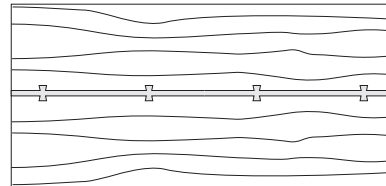

DUETTE TABLE V-BASE

84W x 40D x 29H

Shown in Grey Walnut

The Duette V base has a more complex configuration than the standard Duette Table bases. The crux of the design being the hand-fitted three way intersection of its base members. Duette V Base Tables have solid wood plank style or custom slab tops and are available in a range of standard sizes and finishes.

Duette Table

72\"/>

Duette Live Edge Option

Duette Butterfly Option

Duette Extension Table

72\"/>

Duette Table V Base

Duette Table X Base