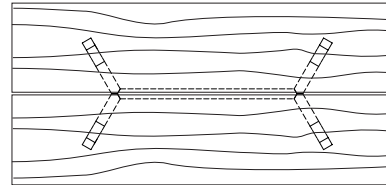

DUETTE TABLE V-BASE

84W x 40D x 29H

Shown in Grey Walnut

The Duette V base has a more complex configuration than the standard Duette Table bases. The crux of the design being the hand-fitted three way intersection of its base members. Duette V Base Tables have solid wood plank style or custom slab tops and are available in a range of standard sizes and finishes.

Duette Table

72\"/>

Duette Live Edge Option

Duette Butterfly Option

Duette Extension Table

72\"/>

Duette Table V Base

Duette Table X Base