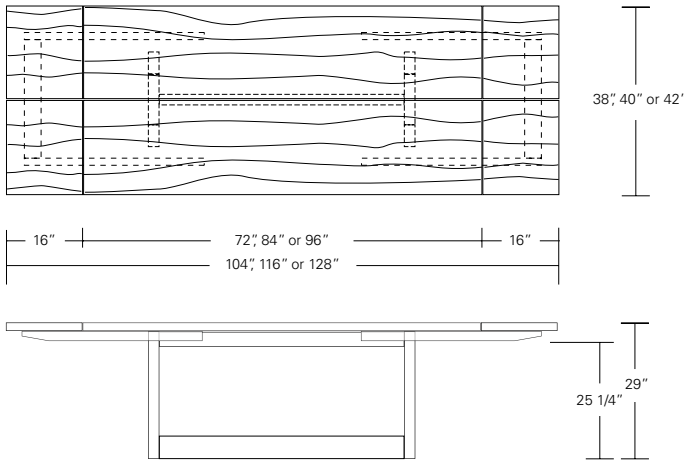

DUETTE TABLE V-BASE

84W x 40D x 29H

Shown in Grey Walnut

The Duette V base has a more complex configuration than the standard Duette Table bases. The crux of the design being the hand-fitted three way intersection of its base members. Duette V Base Tables have solid wood plank style or custom slab tops and are available in a range of standard sizes and finishes.

Duette Table

72\"/>

Duette Live Edge Option

Duette Butterfly Option

Duette Extension Table

72\"/>

Duette Table V Base

Duette Table X Base