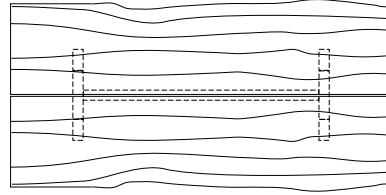

DUETTE TABLE V-BASE

84W x 40D x 29H

Shown in Grey Walnut

The Duette V base has a more complex configuration than the standard Duette Table bases. The crux of the design being the hand-fitted three way intersection of its base members. Duette V Base Tables have solid wood plank style or custom slab tops and are available in a range of standard sizes and finishes.

Duette Table

72\"/>

Duette Live Edge Option

Duette Butterfly Option

Duette Extension Table

72\"/>

Duette Table V Base

Duette Table X Base

72\"/>

| DESCRIPTION | FINISH OPTIONS | |
|--|---|---|
| <p>Duette Table: Solid wood table top. Solid wood base with levelers.</p> <p>Standard Options: Extension version. Butterfly inlay in satin brass, dark bronze or satin stainless steel.</p> <p>Custom Orders: Custom sizes, woods and finishes are available. Please request a price quotation.</p> | <p>Standard - Natural / Stained:</p> <p>Bronze Ash, Burnt Ash, Ebonized Ash, Grey Ash, Medium Mahogany, Oak, Bluff Oak, Ebonized Oak, Grey Oak, Fumed Oak, Walnut, Medium Walnut, Dark Walnut, Ebonized Walnut, Grey Walnut, Silver Walnut, Terra Walnut, Bronze Walnut, Claro Toned Walnut.</p> | <p>Premium - Cerused / Bleached:</p> <p>Bleached Ash, Cerused Grey Ash, Cerused Bronze Ash, Cerused Burnt Ash, Cerused Mahogany, Cerused Dark Mahogany, Bleached Walnut, Cerused Walnut, Cerused Grey Walnut, Cerused Silver Walnut, Cerused Bronze Walnut, Bleached Oak, Cerused Oak.</p> |
| | <p>Custom Finishes</p> <p>Claro Walnut table top with square edge - at additional cost. Claro Walnut* table top with live edge (square only). - at additional cost.</p> | |
| | | |