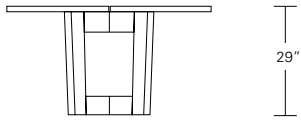

Extension version with one leaf

DUETTE SQUARE TABLE

72W x 72D x 29H

Shown in Oak.

The interlocking base of the Duette Square Table supports two large slabs of solid wood. An artistic selection of random matched planks celebrate the informal beauty of natural wood. Smoothly finished end grain highlights its unique visual nuances. Extension versions with one or two leaves are available.

DUETTE ROUND & SQUARE TABLES

48", 54", 60", 66" or 72"

48", 54", 60",
66" or 72"

Duette Round Table

48"W x 48"D x 29"H
54"W x 54"D x 29"H
60"W x 60"D x 29"H
66"W x 66"D x 29"H
72"W x 72"D x 29"H

68", 74", 84", 90" or 96"

25 1/2" 29"

48", 54", 60",
66" or 72"

Duette Round Extension Table (with one leaf)

48"W (68" w/one 20" leaf) x 48"D x 29"H
54"W (74" w/one 20" leaf) x 54"D x 29"H
60"W (84" w/one 24" leaf) x 60"D x 29"H
66"W (90" w/one 24" leaf) x 66"D x 29"H
72"W (96" w/one 24" leaf) x 72"D x 29"H

96", 102", 108", 114" or 120"

25 1/2" 29"

48", 54", 60",
66" or 72"

Duette Round Extension Table (split base with two leaves)

48"W (96" w/two 24" leaves) x 48"D x 29"H
54"W (102" w/two 24" leaves) x 54"D x 29"H
60"W (108" w/two 24" leaves) x 60"D x 29"H
66"W (114" w/two 24" leaves) x 66"D x 29"H
72"W (120" w/two 24" leaves) x 72"D x 29"H