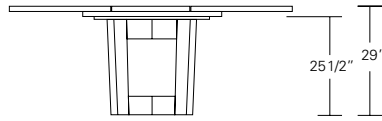

DUETTE ROUND & SQUARE TABLES

48", 54", 60", 66" or 72"

48", 54", 60",
66" or 72"

Duette Round Table

48"W x 48"D x 29"H
54"W x 54"D x 29"H
60"W x 60"D x 29"H
66"W x 66"D x 29"H
72"W x 72"D x 29"H

68", 74", 84", 90" or 96"

25 1/2" 29"

48", 54", 60",
66" or 72"

Duette Round Extension Table (with one leaf)

48"W (68" w/one 20" leaf) x 48"D x 29"H
54"W (74" w/one 20" leaf) x 54"D x 29"H
60"W (84" w/one 24" leaf) x 60"D x 29"H
66"W (90" w/one 24" leaf) x 66"D x 29"H
72"W (96" w/one 24" leaf) x 72"D x 29"H

96", 102", 108", 114" or 120"

25 1/2" 29"

48", 54", 60",
66" or 72"

Duette Round Extension Table (split base with two leaves)

48"W (96" w/two 24" leaves) x 48"D x 29"H
54"W (102" w/two 24" leaves) x 54"D x 29"H
60"W (108" w/two 24" leaves) x 60"D x 29"H
66"W (114" w/two 24" leaves) x 66"D x 29"H
72"W (120" w/two 24" leaves) x 72"D x 29"H

Duette Square Extension Table (with one leaf)

48"W (68" w/one 20" leaf) x 48"D x 29"H
54"W (74" w/one 20" leaf) x 54"D x 29"H
60"W (84" w/one 24" leaf) x 60"D x 29"H
66"W (90" w/one 24" leaf) x 66"D x 29"H
72"W (96" w/one 24" leaf) x 72"D x 29"H