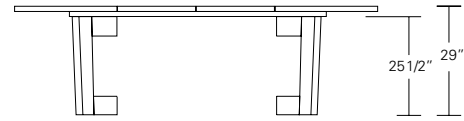

DUETTE ROUND & SQUARE TABLES

48", 54", 60", 66" or 72"

48", 54", 60",
66" or 72"

Duette Round Table

48"W x 48"D x 29"H
54"W x 54"D x 29"H
60"W x 60"D x 29"H
66"W x 66"D x 29"H
72"W x 72"D x 29"H

68", 74", 84", 90" or 96"

25 1/2" 29"

48", 54", 60",
66" or 72"

Duette Round Extension Table (with one leaf)

48"W (68" w/one 20" leaf) x 48"D x 29"H
54"W (74" w/one 20" leaf) x 54"D x 29"H
60"W (84" w/one 24" leaf) x 60"D x 29"H
66"W (90" w/one 24" leaf) x 66"D x 29"H
72"W (96" w/one 24" leaf) x 72"D x 29"H

96", 102", 108", 114" or 120"

25 1/2" 29"

48", 54", 60",
66" or 72"

Duette Round Extension Table (split base with two leaves)

48"W (96" w/two 24" leaves) x 48"D x 29"H
54"W (102" w/two 24" leaves) x 54"D x 29"H
60"W (108" w/two 24" leaves) x 60"D x 29"H
66"W (114" w/two 24" leaves) x 66"D x 29"H
72"W (120" w/two 24" leaves) x 72"D x 29"H

Duette Square Extension Table (with one leaf)

48"W (68" w/one 20" leaf) x 48"D x 29"H
54"W (74" w/one 20" leaf) x 54"D x 29"H
60"W (84" w/one 24" leaf) x 60"D x 29"H
66"W (90" w/one 24" leaf) x 66"D x 29"H
72"W (96" w/one 24" leaf) x 72"D x 29"H