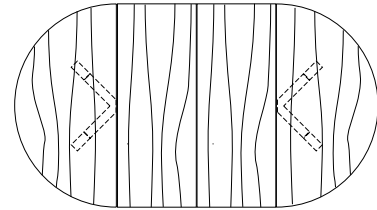

DUETTE ROUND & SQUARE TABLES

48", 54", 60", 66" or 72"

48", 54", 60",
66" or 72"

Duette Round Table

48"W x 48"D x 29"H
54"W x 54"D x 29"H
60"W x 60"D x 29"H
66"W x 66"D x 29"H
72"W x 72"D x 29"H

68", 74", 84", 90" or 96"

25 1/2" 29"

48", 54", 60",
66" or 72"

Duette Round Extension Table (with one leaf)

48"W (68" w/one 20" leaf) x 48"D x 29"H
54"W (74" w/one 20" leaf) x 54"D x 29"H
60"W (84" w/one 24" leaf) x 60"D x 29"H
66"W (90" w/one 24" leaf) x 66"D x 29"H
72"W (96" w/one 24" leaf) x 72"D x 29"H

96", 102", 108", 114" or 120"

25 1/2" 29"

48", 54", 60",
66" or 72"

Duette Round Extension Table (split base with two leaves)

48"W (96" w/two 24" leaves) x 48"D x 29"H
54"W (102" w/two 24" leaves) x 54"D x 29"H
60"W (108" w/two 24" leaves) x 60"D x 29"H
66"W (114" w/two 24" leaves) x 66"D x 29"H
72"W (120" w/two 24" leaves) x 72"D x 29"H

Duette Square Extension Table (with one leaf)

48"W (68" w/one 20" leaf) x 48"D x 29"H
54"W (74" w/one 20" leaf) x 54"D x 29"H
60"W (84" w/one 24" leaf) x 60"D x 29"H
66"W (90" w/one 24" leaf) x 66"D x 29"H
72"W (96" w/one 24" leaf) x 72"D x 29"H