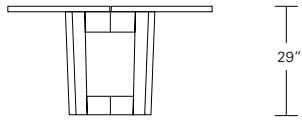

DUETTE ROUND & SQUARE TABLES

48", 54", 60", 66" or 72"

48", 54", 60",
66" or 72"

Duette Round Table

48"W x 48"D x 29"H
54"W x 54"D x 29"H
60"W x 60"D x 29"H
66"W x 66"D x 29"H
72"W x 72"D x 29"H

68", 74", 84", 90" or 96"

25 1/2" 29"

48", 54", 60",
66" or 72"

Duette Round Extension Table (with one leaf)

48"W (68" w/one 20" leaf) x 48"D x 29"H
54"W (74" w/one 20" leaf) x 54"D x 29"H
60"W (84" w/one 24" leaf) x 60"D x 29"H
66"W (90" w/one 24" leaf) x 66"D x 29"H
72"W (96" w/one 24" leaf) x 72"D x 29"H

96", 102", 108", 114" or 120"

25 1/2" 29"

48", 54", 60",
66" or 72"

Duette Round Extension Table (split base with two leaves)

48"W (96" w/two 24" leaves) x 48"D x 29"H
54"W (102" w/two 24" leaves) x 54"D x 29"H
60"W (108" w/two 24" leaves) x 60"D x 29"H
66"W (114" w/two 24" leaves) x 66"D x 29"H
72"W (120" w/two 24" leaves) x 72"D x 29"H

Duette Square Extension Table (with one leaf)

48"W (68" w/one 20" leaf) x 48"D x 29"H
54"W (74" w/one 20" leaf) x 54"D x 29"H
60"W (84" w/one 24" leaf) x 60"D x 29"H
66"W (90" w/one 24" leaf) x 66"D x 29"H
72"W (96" w/one 24" leaf) x 72"D x 29"H