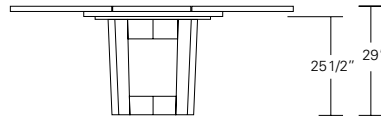

DUETTE ROUND & SQUARE TABLES

48", 54", 60", 66" or 72"

48", 54", 60",
66" or 72"

Duette Round Table

48"W x 48"D x 29"H
54"W x 54"D x 29"H
60"W x 60"D x 29"H
66"W x 66"D x 29"H
72"W x 72"D x 29"H

68", 74", 84", 90" or 96"

25 1/2" 29"

48", 54", 60",
66" or 72"

Duette Round Extension Table (with one leaf)

48"W (68" w/one 20" leaf) x 48"D x 29"H
54"W (74" w/one 20" leaf) x 54"D x 29"H
60"W (84" w/one 24" leaf) x 60"D x 29"H
66"W (90" w/one 24" leaf) x 66"D x 29"H
72"W (96" w/one 24" leaf) x 72"D x 29"H

96", 102", 108", 114" or 120"

25 1/2" 29"

48", 54", 60",
66" or 72"

Duette Round Extension Table (split base with two leaves)

48"W (96" w/two 24" leaves) x 48"D x 29"H
54"W (102" w/two 24" leaves) x 54"D x 29"H
60"W (108" w/two 24" leaves) x 60"D x 29"H
66"W (114" w/two 24" leaves) x 66"D x 29"H
72"W (120" w/two 24" leaves) x 72"D x 29"H

Duette Square Extension Table (with one leaf)

48"W (68" w/one 20" leaf) x 48"D x 29"H
54"W (74" w/one 20" leaf) x 54"D x 29"H
60"W (84" w/one 24" leaf) x 60"D x 29"H
66"W (90" w/one 24" leaf) x 66"D x 29"H
72"W (96" w/one 24" leaf) x 72"D x 29"H