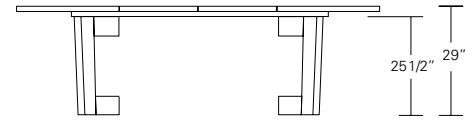

DUETTE ROUND & SQUARE TABLES

48", 54", 60", 66" or 72"

48", 54", 60",
66" or 72"

Duette Round Table

48"W x 48"D x 29"H
54"W x 54"D x 29"H
60"W x 60"D x 29"H
66"W x 66"D x 29"H
72"W x 72"D x 29"H

68", 74", 84", 90" or 96"

25 1/2" 29"

48", 54", 60",
66" or 72"

Duette Round Extension Table (with one leaf)

48"W (68" w/one 20" leaf) x 48"D x 29"H
54"W (74" w/one 20" leaf) x 54"D x 29"H
60"W (84" w/one 24" leaf) x 60"D x 29"H
66"W (90" w/one 24" leaf) x 66"D x 29"H
72"W (96" w/one 24" leaf) x 72"D x 29"H

96", 102", 108", 114" or 120"

25 1/2" 29"

48", 54", 60",
66" or 72"

Duette Round Extension Table (split base with two leaves)

48"W (96" w/two 24" leaves) x 48"D x 29"H
54"W (102" w/two 24" leaves) x 54"D x 29"H
60"W (108" w/two 24" leaves) x 60"D x 29"H
66"W (114" w/two 24" leaves) x 66"D x 29"H
72"W (120" w/two 24" leaves) x 72"D x 29"H

Duette Square Extension Table (with one leaf)

48"W (68" w/one 20" leaf) x 48"D x 29"H
54"W (74" w/one 20" leaf) x 54"D x 29"H
60"W (84" w/one 24" leaf) x 60"D x 29"H
66"W (90" w/one 24" leaf) x 66"D x 29"H
72"W (96" w/one 24" leaf) x 72"D x 29"H