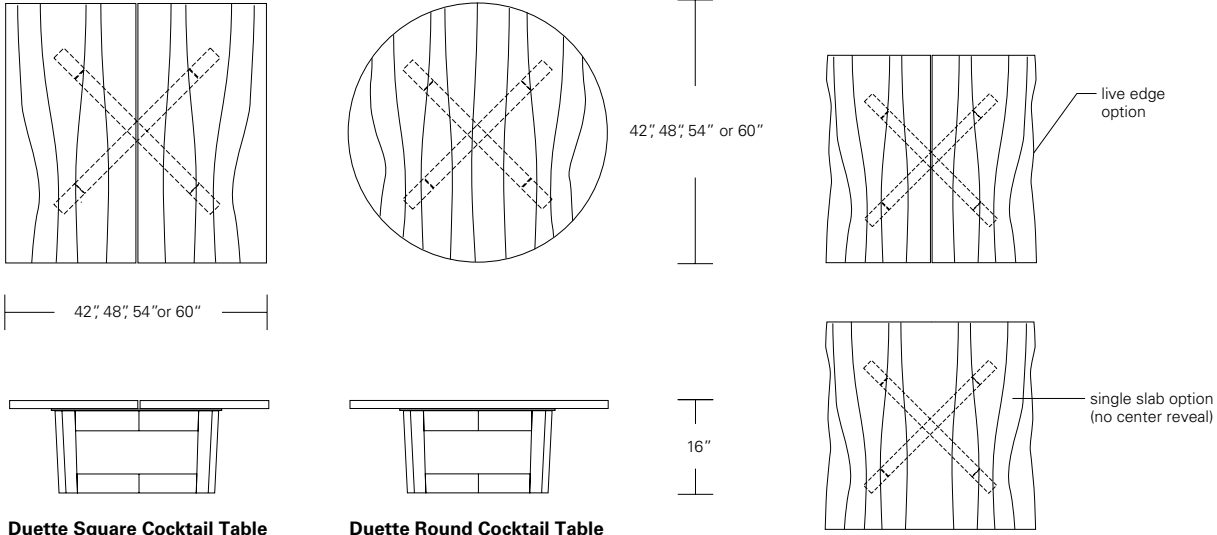

DUETTE ROUND COCKTAIL TABLE

54W x 54D x 16H

Shown in Dark Walnut.

This cocktail table features a round solid wood table top. Hand selected boards are color and grain matched to produce visual unity. The modern open base contrasts with the solid planes of the tabletop. Duette Cocktails come in a variety of sizes and finishes and include square, round and rectangular versions.

Duette Square Cocktail Table

42" W x 42" D x 16" H
 48" W x 48" D x 16" H
 54" W x 54" D x 16" H
 60" W x 60" D x 16" H

Duette Round Cocktail Table

42" W x 42" D x 16" H
 48" W x 48" D x 16" H
 54" W x 54" D x 16" H
 60" W x 60" D x 16" H

Duette Rectangular Cocktail Table X-Base

48" W x 28" D x 16" H
 54" W x 32" D x 16" H
 60" W x 36" D x 16" H

Duette Rectangular Cocktail Table

48" W x 28" D x 16" H
 54" W x 32" D x 16" H
 60" W x 36" D x 16" H