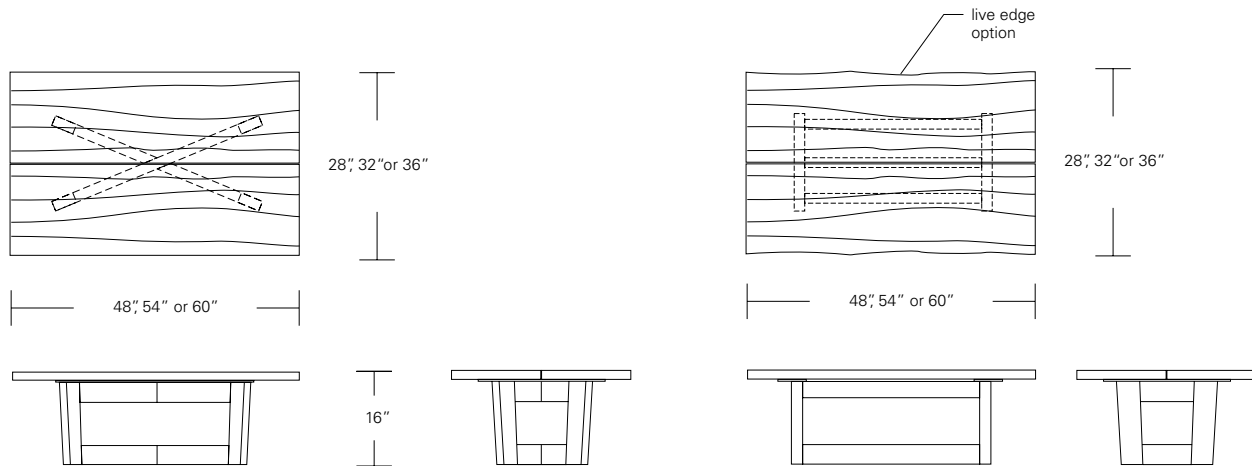

DUETTE ROUND COCKTAIL TABLE

54W x 54D x 16H

Shown in Dark Walnut.

This cocktail table features a round solid wood table top. Hand selected boards are color and grain matched to produce visual unity. The modern open base contrasts with the solid planes of the tabletop. Duette Cocktails come in a variety of sizes and finishes and include square, round and rectangular versions.

Duette Square Cocktail Table

42" W x 42" D x 16" H
 48" W x 48" D x 16" H
 54" W x 54" D x 16" H
 60" W x 60" D x 16" H

Duette Round Cocktail Table

42" W x 42" D x 16" H
 48" W x 48" D x 16" H
 54" W x 54" D x 16" H
 60" W x 60" D x 16" H

Duette Rectangular Cocktail Table X-Base

48" W x 28" D x 16" H
 54" W x 32" D x 16" H
 60" W x 36" D x 16" H

Duette Rectangular Cocktail Table

48" W x 28" D x 16" H
 54" W x 32" D x 16" H
 60" W x 36" D x 16" H