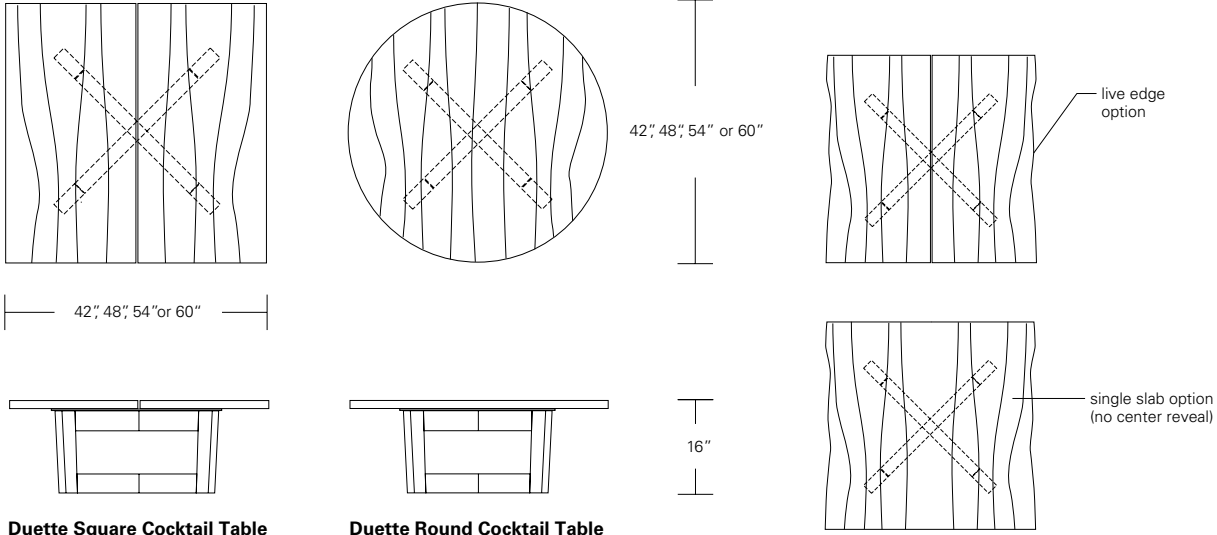

DUETTE COCKTAIL TABLE

54W x 32D x 16H

Shown with optional Claro Walnut top with live edge and Claro Toned walnut base.

Duette Cocktail Tables are designed to show the unique grain character found in their solid wood tops. These tables can be specified with standard plank-style tops or book matched slabs of Claro Walnut with live or square edges. The base is available in two styles, the standard trestle version (as shown) or the X base.

Duette Square Cocktail Table

42" W x 42" D x 16" H
 48" W x 48" D x 16" H
 54" W x 54" D x 16" H
 60" W x 60" D x 16" H

Duette Round Cocktail Table

42" W x 42" D x 16" H
 48" W x 48" D x 16" H
 54" W x 54" D x 16" H
 60" W x 60" D x 16" H

Duette Rectangular Cocktail Table X-Base

48" W x 28" D x 16" H
 54" W x 32" D x 16" H
 60" W x 36" D x 16" H

Duette Rectangular Cocktail Table

48" W x 28" D x 16" H
 54" W x 32" D x 16" H
 60" W x 36" D x 16" H