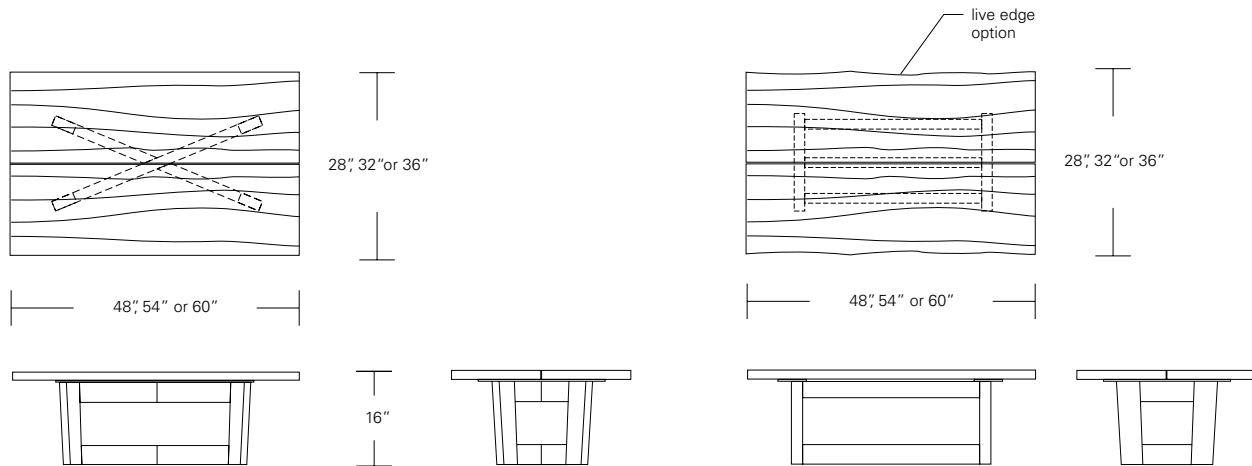

DUETTE COCKTAIL TABLE

54W x 32D x 16H

Shown with optional Claro Walnut top with live edge and Claro Toned walnut base.

Duette Cocktail Tables are designed to show the unique grain character found in their solid wood tops. These tables can be specified with standard plank-style tops or book matched slabs of Claro Walnut with live or square edges. The base is available in two styles, the standard trestle version (as shown) or the X base.

Duette Square Cocktail Table

42" W x 42" D x 16" H
 48" W x 48" D x 16" H
 54" W x 54" D x 16" H
 60" W x 60" D x 16" H

Duette Round Cocktail Table

42" W x 42" D x 16" H
 48" W x 48" D x 16" H
 54" W x 54" D x 16" H
 60" W x 60" D x 16" H

Duette Rectangular Cocktail Table X-Base

48" W x 28" D x 16" H
 54" W x 32" D x 16" H
 60" W x 36" D x 16" H

Duette Rectangular Cocktail Table

48" W x 28" D x 16" H
 54" W x 32" D x 16" H
 60" W x 36" D x 16" H