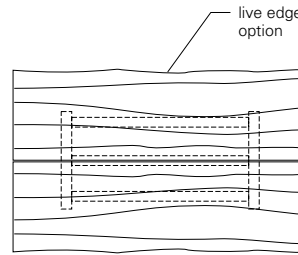

DUETTE COCKTAIL X-BASE

54W x 32D x 16H

Shown in Walnut.

Duette Cocktail Tables are designed to show the unique grain character found in their solid wood tops. These tables can be specified with standard plank-style tops or book matched slabs of Claro Walnut with live or square edges. The base is available in two styles, the optional X base (as shown) or trestle version.

42", 48", 54" or 60"

42", 48", 54" or 60"

live edge option

16"

single slab option (no center reveal)

Duette Square Cocktail Table

42"W x 42"D x 16"H
48"W x 48"D x 16"H
54"W x 54"D x 16"H
60"W x 60"D x 16"H

Duette Round Cocktail Table

42"W x 42"D x 16"H
48"W x 48"D x 16"H
54"W x 54"D x 16"H
60"W x 60"D x 16"H

48", 54" or 60"

28", 32" or 36"

live edge option

48", 54" or 60"

28", 32" or 36"

16"

Duette Rectangular Cocktail Table X-Base

48"W x 28"D x 16"H
54"W x 32"D x 16"H
60"W x 36"D x 16"H

Duette Rectangular Cocktail Table

48"W x 28"D x 16"H
54"W x 32"D x 16"H
60"W x 36"D x 16"H

DESCRIPTION FINISH OPTIONS

Duette Table:

Solid wood table top. Solid wood base with levelers.