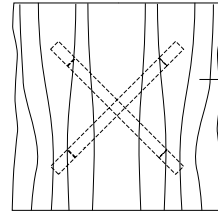

DUETTE COCKTAIL X-BASE

54W x 32D x 16H

Shown in Walnut.

Duette Cocktail Tables are designed to show the unique grain character found in their solid wood tops. These tables can be specified with standard plank-style tops or book matched slabs of Claro Walnut with live or square edges. The base is available in two styles, the optional X base (as shown) or trestle version.

42", 48", 54" or 60"

42", 48", 54" or 60"

live edge option

16"

single slab option (no center reveal)

Duette Square Cocktail Table

42"W x 42"D x 16"H
48"W x 48"D x 16"H
54"W x 54"D x 16"H
60"W x 60"D x 16"H

Duette Round Cocktail Table

42"W x 42"D x 16"H
48"W x 48"D x 16"H
54"W x 54"D x 16"H
60"W x 60"D x 16"H

48", 54" or 60"

28", 32" or 36"

live edge option

48", 54" or 60"

28", 32" or 36"

16"

Duette Rectangular Cocktail Table X-Base

48"W x 28"D x 16"H
54"W x 32"D x 16"H
60"W x 36"D x 16"H

Duette Rectangular Cocktail Table

48"W x 28"D x 16"H
54"W x 32"D x 16"H
60"W x 36"D x 16"H

DESCRIPTION FINISH OPTIONS

Duette Table:

Solid wood table top. Solid wood base with levelers.