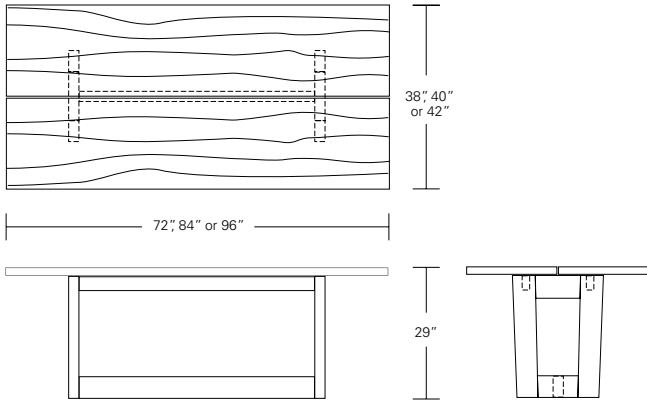

DUETTE BUTTERFLY TABLE

96W x 42D x 29H

Shown with optional Claro Walnut top, Brass Inlay and Claro Toned Walnut base.

The Duette Butterfly displays a decorative metal inlay joining the two table top halves. This table features an optional book matched set of Claro walnut slabs with square edges (also available in live edge). Standard table tops have a hand selected make-up of boards to form each table top half.

Duette Table

72\"/>

Duette Live Edge Option

Duette Butterfly Option

Duette Extension Table

72\"/>

Duette Table V Base

Duette Table X Base