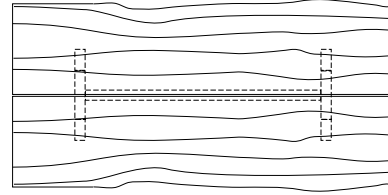

DUETTE BUTTERFLY TABLE

96W x 42D x 29H

Shown with optional Claro Walnut top, Brass Inlay and Claro Toned Walnut base.

The Duette Butterfly displays a decorative metal inlay joining the two table top halves. This table features an optional book matched set of Claro walnut slabs with square edges (also available in live edge). Standard table tops have a hand selected make-up of boards to form each table top half.

Duette Table

72\"/>

Duette Live Edge Option

Duette Butterfly Option

Duette Extension Table

72\"/>

Duette Table V Base

Duette Table X Base

72\"/>

DESCRIPTION	FINISH OPTIONS	
<p>Duette Table: Solid wood table top. Solid wood base with levelers.</p> <p>Standard Options: Extension version. Butterfly inlay in satin brass, dark bronze or satin stainless steel.</p> <p>Custom Orders: Custom sizes, woods and finishes are available. Please request a price quotation.</p>	<p>Standard - Natural / Stained:</p> <p>Bronze Ash, Burnt Ash, Ebonized Ash, Grey Ash, Medium Mahogany, Oak, Bluff Oak, Ebonized Oak, Grey Oak, Fumed Oak, Walnut, Medium Walnut, Dark Walnut, Ebonized Walnut, Grey Walnut, Silver Walnut, Terra Walnut, Bronze Walnut, Claro Toned Walnut.</p>	<p>Premium - Cerused / Bleached:</p> <p>Bleached Ash, Cerused Grey Ash, Cerused Bronze Ash, Cerused Burnt Ash, Cerused Mahogany, Cerused Dark Mahogany, Bleached Walnut, Cerused Walnut, Cerused Grey Walnut, Cerused Silver Walnut, Cerused Bronze Walnut, Bleached Oak, Cerused Oak.</p>
	<p>Custom Finishes</p> <p>Claro Walnut table top with square edge - at additional cost. Claro Walnut* table top with live edge (square only). - at additional cost.</p>	