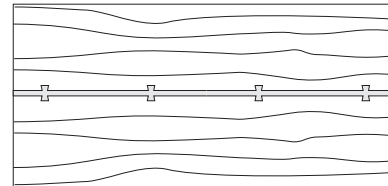

DUETTE BUTTERFLY TABLE

96W x 42D x 29H

Shown with optional Claro Walnut top, Brass Inlay and Claro Toned Walnut base.

The Duette Butterfly displays a decorative metal inlay joining the two table top halves. This table features an optional book matched set of Claro walnut slabs with square edges (also available in live edge). Standard table tops have a hand selected make-up of boards to form each table top half.

Duette Table

72\"/>

Duette Live Edge Option

Duette Butterfly Option

Duette Extension Table

72\"/>

Duette Table V Base

Duette Table X Base