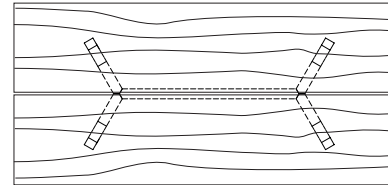

DUETTE BUTTERFLY TABLE

96W x 42D x 29H

Shown with optional Claro Walnut top, Brass Inlay and Claro Toned Walnut base.

The Duette Butterfly displays a decorative metal inlay joining the two table top halves. This table features an optional book matched set of Claro walnut slabs with square edges (also available in live edge). Standard table tops have a hand selected make-up of boards to form each table top half.

Duette Table

72\"/>

Duette Live Edge Option

Duette Butterfly Option

Duette Extension Table

72\"/>

Duette Table V Base

Duette Table X Base