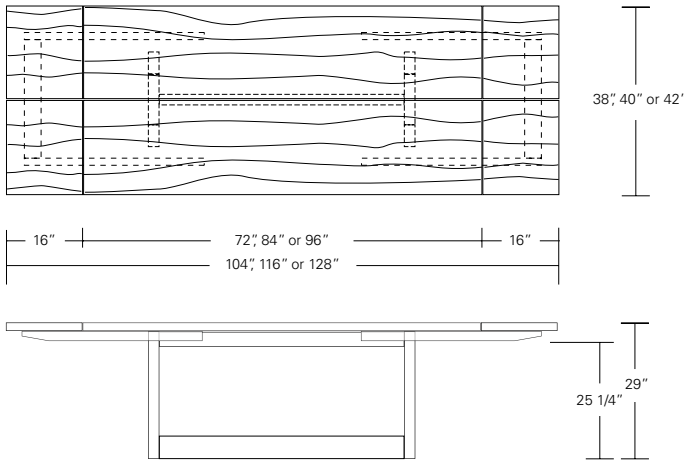

DUETTE BUTTERFLY TABLE

96W x 42D x 29H

Shown with optional Claro Walnut top, Brass Inlay and Claro Toned Walnut base.

The Duette Butterfly displays a decorative metal inlay joining the two table top halves. This table features an optional book matched set of Claro walnut slabs with square edges (also available in live edge). Standard table tops have a hand selected make-up of boards to form each table top half.

Duette Table

72\"/>

Duette Live Edge Option

Duette Butterfly Option

Duette Extension Table

72\"/>

Duette Table V Base

Duette Table X Base