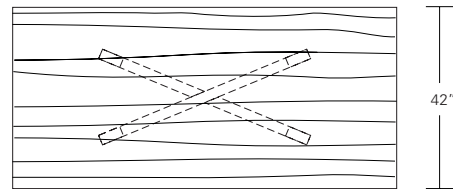

DUETTE BUTTERFLY TABLE

96W x 42D x 29H

Shown with optional Claro Walnut top, Brass Inlay and Claro Toned Walnut base.

The Duette Butterfly displays a decorative metal inlay joining the two table top halves. This table features an optional book matched set of Claro walnut slabs with square edges (also available in live edge). Standard table tops have a hand selected make-up of boards to form each table top half.

Duette Table

72\"/>

Duette Live Edge Option

Duette Butterfly Option

Duette Extension Table

72\"/>

Duette Table V Base

Duette Table X Base