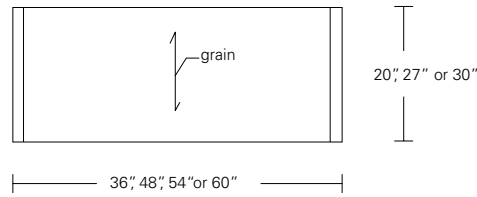

**CONTOUR COCKTAIL TABLE**

**48W x 20D x 15H**

Shown in Cerused Grey Walnut

Modern planes and continuous form are the key elements of the Contour Collection. This table features an open, airy, contemporary design. Softly rounded corners smoothly connect the horizontal and angled elements. Contour Cocktail Tables are available in a wide range of sizes and finishes.

**Zig Zag Table** 48"W x 20"D x 15"H  
48"W x 27"D x 15"H

**Contour Cocktail Table** 36"W x 20"D x 15"H  
48"W x 20"D x 15"H  
54"W x 20"D x 15"H  
48"W x 27"D x 15"H  
54"W x 27"D x 15"H  
60"W x 30"D x 15"H

**Contour Side Table** 24"W x 24"D x 24"H  
30"W x 30"D x 24"H

DESCRIPTION	FINISH OPTIONS	
<p><b>Contour Tables:</b> Veneer panels with radiused solid wood corners.</p> <p><b>Custom Orders:</b> Custom sizes, woods and finishes are available. Please request aprice quotation.</p>	<b>Standard - Natural / Stained:</b>	<b>Premium - Cerused / Bleached:</b>
	Bronze Ash, Burnt Ash, Ebonized Ash, Grey Ash, Medium Mahogany, Oak, Bluff Oak, Ebonized Oak, Grey Oak, Fumed Oak, Walnut, Medium Walnut, Dark Walnut, Ebonized Walnut, Grey Walnut, Silver Walnut, Terra Walnut, Bronze Walnut, Claro Toned Walnut.	Bleached Ash, Cerused Grey Ash, Cerused Bronze Ash, Cerused Burnt Ash, Cerused Mahogany, Cerused Dark Mahogany, Bleached Walnut, Cerused Walnut, Cerused Grey Walnut, Cerused Silver Walnut, Cerused Bronze Walnut, Bleached Oak, Cerused Oak.