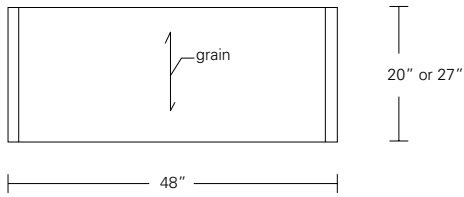

**CONTOUR COCKTAIL TABLE**

**48W x 20D x 15H**

Shown in Cerused Grey Walnut

Modern planes and continuous form are the key elements of the Contour Collection. This table features an open, airy, contemporary design. Softly rounded corners smoothly connect the horizontal and angled elements. Contour Cocktail Tables are available in a wide range of sizes and finishes.

**Zig Zag Table** 48"W x 20"D x 15"H  
48"W x 27"D x 15"H

**Contour Cocktail Table** 36"W x 20"D x 15"H  
48"W x 20"D x 15"H  
54"W x 20"D x 15"H  
48"W x 27"D x 15"H  
54"W x 27"D x 15"H  
60"W x 30"D x 15"H

**Contour Side Table** 24"W x 24"D x 24"H  
30"W x 30"D x 24"H

DESCRIPTION	FINISH OPTIONS	
<p><b>Contour Tables:</b> Veneer panels with radiused solid wood corners.</p> <p><b>Custom Orders:</b> Custom sizes, woods and finishes are available. Please request aprice quotation.</p>	<b>Standard - Natural / Stained:</b>	<b>Premium - Cerused / Bleached:</b>
	Bronze Ash, Burnt Ash, Ebonized Ash, Grey Ash, Medium Mahogany, Oak, Bluff Oak, Ebonized Oak, Grey Oak, Fumed Oak, Walnut, Medium Walnut, Dark Walnut, Ebonized Walnut, Grey Walnut, Silver Walnut, Terra Walnut, Bronze Walnut, Claro Toned Walnut.	Bleached Ash, Cerused Grey Ash, Cerused Bronze Ash, Cerused Burnt Ash, Cerused Mahogany, Cerused Dark Mahogany, Bleached Walnut, Cerused Walnut, Cerused Grey Walnut, Cerused Silver Walnut, Cerused Bronze Walnut, Bleached Oak, Cerused Oak.