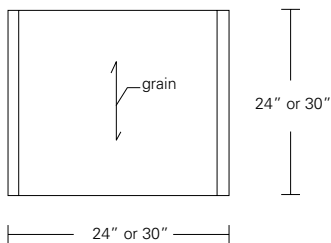

**CONTOUR COCKTAIL TABLE**

**48W x 20D x 15H**

Shown in Cerused Grey Walnut

Modern planes and continuous form are the key elements of the Contour Collection. This table features an open, airy, contemporary design. Softly rounded corners smoothly connect the horizontal and angled elements. Contour Cocktail Tables are available in a wide range of sizes and finishes.

**Zig Zag Table** 48"W x 20"D x 15"H  
48"W x 27"D x 15"H

**Contour Cocktail Table** 36"W x 20"D x 15"H  
48"W x 20"D x 15"H  
54"W x 20"D x 15"H  
48"W x 27"D x 15"H  
54"W x 27"D x 15"H  
60"W x 30"D x 15"H