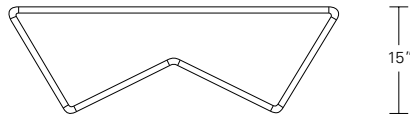

**CONTOUR COCKTAIL TABLE**

**48W x 20D x 15H**

Shown in Cerused Grey Walnut

Modern planes and continuous form are the key elements of the Contour Collection. This table features an open, airy, contemporary design. Softly rounded corners smoothly connect the horizontal and angled elements. Contour Cocktail Tables are available in a wide range of sizes and finishes.

**Zig Zag Table** 48"W x 20"D x 15"H  
48"W x 27"D x 15"H

**Contour Cocktail Table** 36"W x 20"D x 15"H  
48"W x 20"D x 15"H  
54"W x 20"D x 15"H  
48"W x 27"D x 15"H  
54"W x 27"D x 15"H  
60"W x 30"D x 15"H

**Contour Side Table** 24"W x 24"D x 24"H  
30"W x 30"D x 24"H

DESCRIPTION	FINISH OPTIONS	
<p><b>Contour Tables:</b> Veneer panels with radiused solid wood corners.</p> <p><b>Custom Orders:</b> Custom sizes, woods and finishes are available. Please request aprice quotation.</p>	<b>Standard - Natural / Stained:</b>	<b>Premium - Cerused / Bleached:</b>
	Bronze Ash, Burnt Ash, Ebonized Ash, Grey Ash, Medium Mahogany, Oak, Bluff Oak, Ebonized Oak, Grey Oak, Fumed Oak, Walnut, Medium Walnut, Dark Walnut, Ebonized Walnut, Grey Walnut, Silver Walnut, Terra Walnut, Bronze Walnut, Claro Toned Walnut.	Bleached Ash, Cerused Grey Ash, Cerused Bronze Ash, Cerused Burnt Ash, Cerused Mahogany, Cerused Dark Mahogany, Bleached Walnut, Cerused Walnut, Cerused Grey Walnut, Cerused Silver Walnut, Cerused Bronze Walnut, Bleached Oak, Cerused Oak.