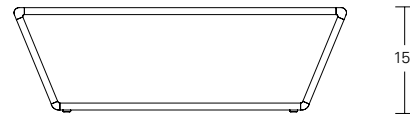

**CONTOUR COCKTAIL TABLE**

**48W x 20D x 15H**

Shown in Cerused Grey Walnut

Modern planes and continuous form are the key elements of the Contour Collection. This table features an open, airy, contemporary design. Softly rounded corners smoothly connect the horizontal and angled elements. Contour Cocktail Tables are available in a wide range of sizes and finishes.

**Zig Zag Table** 48"W x 20"D x 15"H  
48"W x 27"D x 15"H

**Contour Cocktail Table** 36"W x 20"D x 15"H  
48"W x 20"D x 15"H  
54"W x 20"D x 15"H  
48"W x 27"D x 15"H  
54"W x 27"D x 15"H  
60"W x 30"D x 15"H

**Contour Side Table** 24"W x 24"D x 24"H  
30"W x 30"D x 24"H

DESCRIPTION	FINISH OPTIONS	
<p><b>Contour Tables:</b> Veneer panels with radiused solid wood corners.</p> <p><b>Custom Orders:</b> Custom sizes, woods and finishes are available. Please request aprice quotation.</p>	<b>Standard - Natural / Stained:</b>	<b>Premium - Cerused / Bleached:</b>
	Bronze Ash, Burnt Ash, Ebonized Ash, Grey Ash, Medium Mahogany, Oak, Bluff Oak, Ebonized Oak, Grey Oak, Fumed Oak, Walnut, Medium Walnut, Dark Walnut, Ebonized Walnut, Grey Walnut, Silver Walnut, Terra Walnut, Bronze Walnut, Claro Toned Walnut.	Bleached Ash, Cerused Grey Ash, Cerused Bronze Ash, Cerused Burnt Ash, Cerused Mahogany, Cerused Dark Mahogany, Bleached Walnut, Cerused Walnut, Cerused Grey Walnut, Cerused Silver Walnut, Cerused Bronze Walnut, Bleached Oak, Cerused Oak.