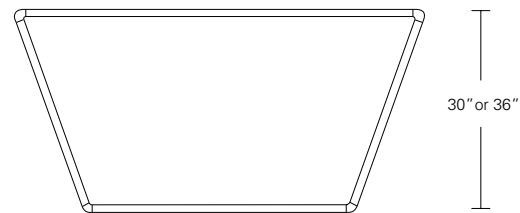

CONTOUR BUFFET SATIN LACQUER FRONTS

72W x 21D x 32H

Shown in Silver Walnut with optional Satin Lacquer fronts, Dark Bronze Recessed Pulls.

The Contour Buffet's tapered form and profiled corners creates a striking contemporary statement. Door front finishes in wood tones, satin opaque lacquer or whimsical sculpted leather provide an array of styling options. These casegoods are artistically handcrafted and available in a range of sizes and configurations.

CONTOUR BUFFET, SIDEBOARD, CONSOLE

Contour Buffet 60"W x 21"D x 32"H
72"W x 21"D x 32"H
84"W x 21"D x 32"H

Contour Console 48"W x 16"D x 30"H
60"W x 18"D x 30"H
72"W x 18"D x 30"H
84"W x 20"D x 36"H
96"W x 20"D x 36"H

Contour Sideboard 60"W x 21"D x 32"H
72"W x 21"D x 32"H
84"W x 21"D x 32"H

DESCRIPTION	FINISH OPTIONS	
<p>Contour Buffet, Sideboard & Console Veneer panels with radiused solid wood corners. Veneered fronts.</p> <p>Standard Options: Satin Lacquer fronts, two tone finish.</p> <p>Hardware Options: Dark bronze, satin or polished stainless steel recessed pulls</p> <p>Custom Orders: Custom sizes, woods and finishes are available. Please request a price quotation.</p>	<p>Standard - Natural / Stained:</p> <p>Bronze Ash, Burnt Ash, Ebonized Ash, Grey Ash, Medium Mahogany, Oak, Bluff Oak, Ebonized Oak, Grey Oak, Fumed Oak, Walnut, Medium Walnut, Dark Walnut, Ebonized Walnut, Grey Walnut, Silver Walnut, Terra Walnut, Bronze Walnut, Claro Toned Walnut.</p>	<p>Premium - Cerused / Bleached:</p> <p>Bleached Ash, Cerused Grey Ash, Cerused Bronze Ash, Cerused Burnt Ash, Cerused Mahogany, Cerused Dark Mahogany, Bleached Walnut, Cerused Walnut, Cerused Grey Walnut, Cerused Silver Walnut, Cerused Bronze Walnut, Bleached Oak, Cerused Oak.</p>