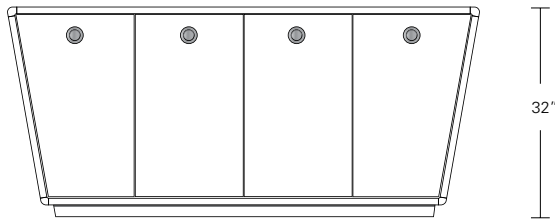

CONTOUR BUFFET SATIN LACQUER FRONTS

72W x 21D x 32H

Shown in Silver Walnut with optional Satin Lacquer fronts, Dark Bronze Recessed Pulls.

The Contour Buffet's tapered form and profiled corners creates a striking contemporary statement. Door front finishes in wood tones, satin opaque lacquer or whimsical sculpted leather provide an array of styling options. These casegoods are artistically handcrafted and available in a range of sizes and configurations.

CONTOUR BUFFET, SIDEBOARD, CONSOLE

Contour Buffet 60"W x 21"D x 32"H
72"W x 21"D x 32"H
84"W x 21"D x 32"H

Contour Console 48"W x 16"D x 30"H
60"W x 18"D x 30"H
72"W x 18"D x 30"H
84"W x 20"D x 36"H
96"W x 20"D x 36"H

Contour Sideboard 60"W x 21"D x 32"H
72"W x 21"D x 32"H
84"W x 21"D x 32"H

DESCRIPTION	FINISH OPTIONS	
<p>Contour Buffet, Sideboard & Console Veneer panels with radiused solid wood corners. Veneered fronts.</p> <p>Standard Options: Satin Lacquer fronts, two tone finish.</p> <p>Hardware Options: Dark bronze, satin or polished stainless steel recessed pulls</p> <p>Custom Orders: Custom sizes, woods and finishes are available. Please request a price quotation.</p>	<p>Standard - Natural / Stained:</p> <p>Bronze Ash, Burnt Ash, Ebonized Ash, Grey Ash, Medium Mahogany, Oak, Bluff Oak, Ebonized Oak, Grey Oak, Fumed Oak, Walnut, Medium Walnut, Dark Walnut, Ebonized Walnut, Grey Walnut, Silver Walnut, Terra Walnut, Bronze Walnut, Claro Toned Walnut.</p>	<p>Premium - Cerused / Bleached:</p> <p>Bleached Ash, Cerused Grey Ash, Cerused Bronze Ash, Cerused Burnt Ash, Cerused Mahogany, Cerused Dark Mahogany, Bleached Walnut, Cerused Walnut, Cerused Grey Walnut, Cerused Silver Walnut, Cerused Bronze Walnut, Bleached Oak, Cerused Oak.</p>