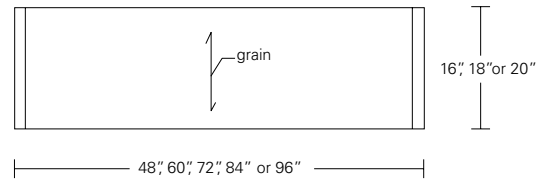

CONTOUR BUFFET SATIN LACQUER FRONTS

72W x 21D x 32H

Shown in Silver Walnut with optional Satin Lacquer fronts, Dark Bronze Recessed Pulls.

The Contour Buffet's tapered form and profiled corners creates a striking contemporary statement. Door front finishes in wood tones, satin opaque lacquer or whimsical sculpted leather provide an array of styling options. These casegoods are artistically handcrafted and available in a range of sizes and configurations.

CONTOUR BUFFET, SIDEBOARD, CONSOLE

Contour Buffet 60"W x 21"D x 32"H
72"W x 21"D x 32"H
84"W x 21"D x 32"H

Contour Console 48"W x 16"D x 30"H
60"W x 18"D x 30"H
72"W x 18"D x 30"H
84"W x 20"D x 36"H
96"W x 20"D x 36"H