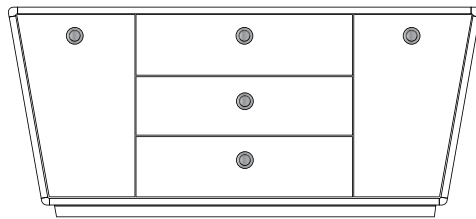

CONTOUR BUFFET SATIN LACQUER FRONTS

72W x 21D x 32H

Shown in Silver Walnut with optional Satin Lacquer fronts, Dark Bronze Recessed Pulls.

The Contour Buffet's tapered form and profiled corners creates a striking contemporary statement. Door front finishes in wood tones, satin opaque lacquer or whimsical sculpted leather provide an array of styling options. These casegoods are artistically handcrafted and available in a range of sizes and configurations.

CONTOUR BUFFET, SIDEBOARD, CONSOLE

Contour Buffet 60"W x 21"D x 32"H
72"W x 21"D x 32"H
84"W x 21"D x 32"H

Contour Console 48"W x 16"D x 30"H
60"W x 18"D x 30"H
72"W x 18"D x 30"H
84"W x 20"D x 36"H
96"W x 20"D x 36"H

Contour Sideboard 60"W x 21"D x 32"H
72"W x 21"D x 32"H
84"W x 21"D x 32"H

DESCRIPTION	FINISH OPTIONS	
<p>Contour Buffet, Sideboard & Console Veneer panels with radiused solid wood corners. Veneered fronts.</p> <p>Standard Options: Satin Lacquer fronts, two tone finish.</p> <p>Hardware Options: Dark bronze, satin or polished stainless steel recessed pulls</p> <p>Custom Orders: Custom sizes, woods and finishes are available. Please request a price quotation.</p>	<p>Standard - Natural / Stained:</p> <p>Bronze Ash, Burnt Ash, Ebonized Ash, Grey Ash, Medium Mahogany, Oak, Bluff Oak, Ebonized Oak, Grey Oak, Fumed Oak, Walnut, Medium Walnut, Dark Walnut, Ebonized Walnut, Grey Walnut, Silver Walnut, Terra Walnut, Bronze Walnut, Claro Toned Walnut.</p>	<p>Premium - Cerused / Bleached:</p> <p>Bleached Ash, Cerused Grey Ash, Cerused Bronze Ash, Cerused Burnt Ash, Cerused Mahogany, Cerused Dark Mahogany, Bleached Walnut, Cerused Walnut, Cerused Grey Walnut, Cerused Silver Walnut, Cerused Bronze Walnut, Bleached Oak, Cerused Oak.</p>