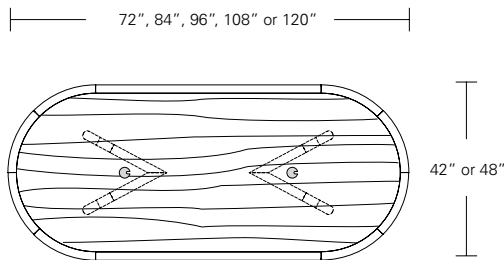

**CAMEO RACETRACK TABLE**

**96W x 42D x 29H**

Shown in Walnut with  
Dark Bronze inlay.

The Cameo Table features sweeping circular cut-outs in its solid wood table base. The negative space created forms a compelling visual design matrix. The Cameo is available in several sizes, shapes and in fixed or extension versions. An optional metal inlay outlines the table top and the edges of the table base.

**Rectangular Table**

**Extension Table**

**Racetrack Table**

**Racetrack Extension Table**

72"W x 42"D x 29"H  
 84"W x 42"D x 29"H  
 96"W x 42"D x 29"H  
 108"W x 42"D x 29"H  
 120"W x 48"D x 29"H

72"W (96" w/one leaf, 120" w/two 24"leaves) x 42"D x 29 1/4"H  
 84"W (108" w/one leaf, 132" w/two 24"leaves) x 42"D x 29 1/4"H  
 96"W (120" w/one leaf, 144" w/two 24"leaves) x 42"D x 29 1/4"H  
 108"W (132" w/one leaf, 156" w/two 24"leaves) x 42"D x 29 1/4"H  
 120"W (144" w/one leaf, 168" w/two 24"leaves) x 48"D x 29 1/4"H

**Edge Detail Options:**

Veneer top with solid wood profiled edges on top and bottom.

Veneer top with solid wood profiled edge on top and optional metal inlay on bottom.

**Desk or Conference Table Options:**