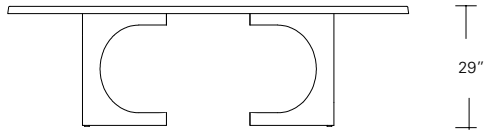

**CAMEO RACETRACK TABLE**

**96W x 42D x 29H**

Shown in Walnut with  
Dark Bronze inlay.

The Cameo Table features sweeping circular cut-outs in its solid wood table base. The negative space created forms a compelling visual design matrix. The Cameo is available in several sizes, shapes and in fixed or extension versions. An optional metal inlay outlines the table top and the edges of the table base.

**Rectangular Table**

**Extension Table**

**Racetrack Table**

**Racetrack Extension Table**

72"W x 42"D x 29"H  
 84"W x 42"D x 29"H  
 96"W x 42"D x 29"H  
 108"W x 42"D x 29"H  
 120"W x 48"D x 29"H

72"W (96" w/one leaf, 120" w/two 24"leaves) x 42"D x 29 1/4"H  
 84"W (108" w/one leaf, 132" w/two 24"leaves) x 42"D x 29 1/4"H  
 96"W (120" w/one leaf, 144" w/two 24"leaves) x 42"D x 29 1/4"H  
 108"W (132" w/one leaf, 156" w/two 24"leaves) x 42"D x 29 1/4"H  
 120"W (144" w/one leaf, 168" w/two 24"leaves) x 48"D x 29 1/4"H

**Edge Detail Options:**

Veneer top with solid wood profiled edges on top and bottom.

Veneer top with solid wood profiled edge on top and optional metal inlay on bottom.

**Desk or Conference Table Options:**