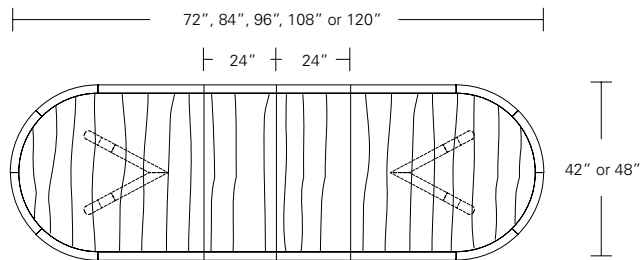

**CAMEO RACETRACK TABLE**

**96W x 42D x 29H**

Shown in Walnut with  
Dark Bronze inlay.

The Cameo Table features sweeping circular cut-outs in its solid wood table base. The negative space created forms a compelling visual design matrix. The Cameo is available in several sizes, shapes and in fixed or extension versions. An optional metal inlay outlines the table top and the edges of the table base.

**Rectangular Table**

**Extension Table**

**Racetrack Table**

**Racetrack Extension Table**

72"W x 42"D x 29"H  
 84"W x 42"D x 29"H  
 96"W x 42"D x 29"H  
 108"W x 42"D x 29"H  
 120"W x 48"D x 29"H

72"W (96" w/one leaf, 120" w/two 24"leaves) x 42"D x 29 1/4"H  
 84"W (108" w/one leaf, 132" w/two 24"leaves) x 42"D x 29 1/4"H  
 96"W (120" w/one leaf, 144" w/two 24"leaves) x 42"D x 29 1/4"H  
 108"W (132" w/one leaf, 156" w/two 24"leaves) x 42"D x 29 1/4"H  
 120"W (144" w/one leaf, 168" w/two 24"leaves) x 48"D x 29 1/4"H

**Edge Detail Options:**

Veneer top with solid wood profiled edges on top and bottom.

Veneer top with solid wood profiled edge on top and optional metal inlay on bottom.

**Desk or Conference Table Options:**