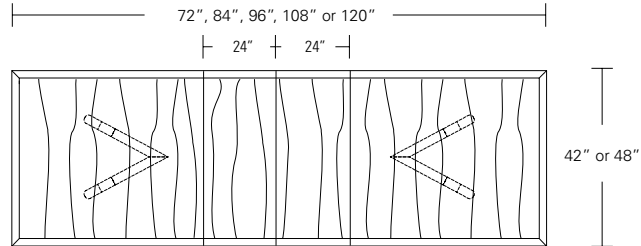

**CAMEO RACETRACK TABLE**

**96W x 42D x 29H**

Shown in Walnut with  
Dark Bronze inlay.

The Cameo Table features sweeping circular cut-outs in its solid wood table base. The negative space created forms a compelling visual design matrix. The Cameo is available in several sizes, shapes and in fixed or extension versions. An optional metal inlay outlines the table top and the edges of the table base.

**Rectangular Table**

**Extension Table**

**Racetrack Table**

**Racetrack Extension Table**

72"W x 42"D x 29"H  
 84"W x 42"D x 29"H  
 96"W x 42"D x 29"H  
 108"W x 42"D x 29"H  
 120"W x 48"D x 29"H

72"W (96" w/one leaf, 120" w/two 24"leaves) x 42"D x 29 1/4"H  
 84"W (108" w/one leaf, 132" w/two 24"leaves) x 42"D x 29 1/4"H  
 96"W (120" w/one leaf, 144" w/two 24"leaves) x 42"D x 29 1/4"H  
 108"W (132" w/one leaf, 156" w/two 24"leaves) x 42"D x 29 1/4"H  
 120"W (144" w/one leaf, 168" w/two 24"leaves) x 48"D x 29 1/4"H

**Edge Detail Options:**

Veneer top with solid wood profiled edges on top and bottom.

Veneer top with solid wood profiled edge on top and optional metal inlay on bottom.

**Desk or Conference Table Options:**