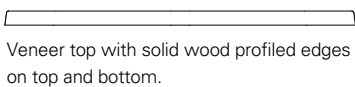

**Rectangular Table**

**Extension Table**

**Racetrack Table**

**Racetrack Extension Table**

72"W x 42"D x 29"H  
 84"W x 42"D x 29"H  
 96"W x 42"D x 29"H  
 108"W x 42"D x 29"H  
 120"W x 48"D x 29"H

72"W (96" w/one leaf, 120" w/two 24"leaves) x 42"D x 29 1/4"H  
 84"W (108" w/one leaf, 132" w/two 24"leaves) x 42"D x 29 1/4"H  
 96"W (120" w/one leaf, 144" w/two 24"leaves) x 42"D x 29 1/4"H  
 108"W (132" w/one leaf, 156" w/two 24"leaves) x 42"D x 29 1/4"H  
 120"W (144" w/one leaf, 168" w/two 24"leaves) x 48"D x 29 1/4"H

**Edge Detail Options:**

Veneer top with solid wood profiled edges on top and bottom.

Veneer top with solid wood profiled edge on top and optional metal inlay on bottom.

**Desk or Conference Table Options:**