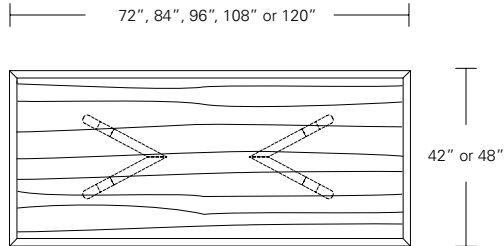

**CAMEO RACETRACK TABLE**

**96W x 42D x 29H**

Shown in Walnut with  
Dark Bronze inlay.

The Cameo Table features sweeping circular cut-outs in its solid wood table base. The negative space created forms a compelling visual design matrix. The Cameo is available in several sizes, shapes and in fixed or extension versions. An optional metal inlay outlines the table top and the edges of the table base.

**Rectangular Table**

**Extension Table**

**Racetrack Table**

**Racetrack Extension Table**

72"W x 42"D x 29"H  
 84"W x 42"D x 29"H  
 96"W x 42"D x 29"H  
 108"W x 42"D x 29"H  
 120"W x 48"D x 29"H

72"W (96" w/one leaf, 120" w/two 24"leaves) x 42"D x 29 1/4"H  
 84"W (108" w/one leaf, 132" w/two 24"leaves) x 42"D x 29 1/4"H  
 96"W (120" w/one leaf, 144" w/two 24"leaves) x 42"D x 29 1/4"H  
 108"W (132" w/one leaf, 156" w/two 24"leaves) x 42"D x 29 1/4"H  
 120"W (144" w/one leaf, 168" w/two 24"leaves) x 48"D x 29 1/4"H

**Edge Detail Options:**

Veneer top with solid wood profiled edges on top and bottom.

Veneer top with solid wood profiled edge on top and optional metal inlay on bottom.

**Desk or Conference Table Options:**