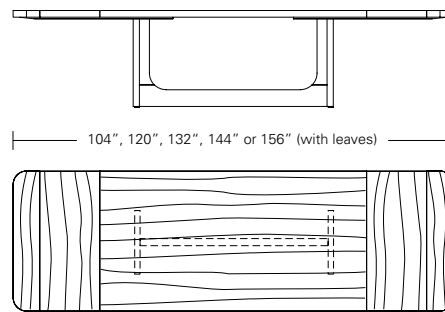

BRUNEAU TABLE

108W x 44D x 29H

Shown in Walnut with Medium Bronze metal.

The Bruneau Table combines U shaped base components with a radiused corner table top. The metal end caps create a linear closure to the open ends of the modern trestle base. Available in fixed or extension versions in a wide range of sizes and finishes.

BRUNEAU TABLE

Bruneau Table

72"W x 38"D x 29"H 108"W x 44"D x 29"H
 84"W x 40"D x 29"H 120"W x 48"D x 29"H
 96"W x 42"D x 29"H

Bruneau Extension Table E (w/ end caps)

72"W (104"w/two 16"leaves) x 38"D x 29"H
 84"W (120"w/two 18"leaves) x 40"D x 29"H
 96"W (132"w/two 18"leaves) x 42"D x 29"H
 108"W (144"w/two 18"leaves) x 44"D x 29"H
 120"W (156"w/two 18"leaves) x 48"D x 29"H

Bruneau Extension Table E (with leaves on ends)

Bruneau Extension Table C (w/ leaves in center)

72"W (104"w/two 16"leaves) x 38"D x 29 1/4"H
 84"W (120"w/two 18"leaves) x 40"D x 29 1/4"H
 96"W (132"w/two 18"leaves) x 42"D x 29 1/4"H
 108"W (144"w/two 18"leaves) x 44"D x 29 1/4"H
 120"W (156"w/two 18"leaves) x 48"D x 29 1/4"H