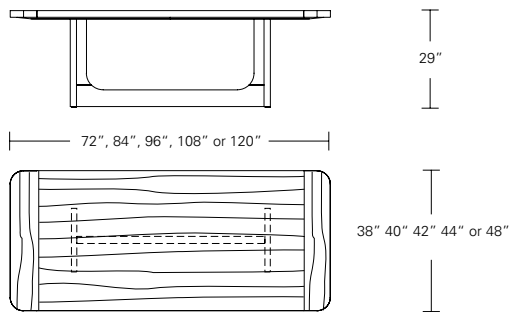

BRUNEAU TABLE

108W x 44D x 29H

Shown in Walnut with Medium Bronze metal.

The Bruneau Table combines U shaped base components with a radiused corner table top. The metal end caps create a linear closure to the open ends of the modern trestle base. Available in fixed or extension versions in a wide range of sizes and finishes.

BRUNEAU TABLE

Bruneau Table

72"W x 38"D x 29"H 108"W x 44"D x 29"H
 84"W x 40"D x 29"H 120"W x 48"D x 29"H
 96"W x 42"D x 29"H

Bruneau Extension Table E (w/ end caps)

72"W (104"w/two 16"leaves) x 38"D x 29"H
 84"W (120"w/two 18"leaves) x 40"D x 29"H
 96"W (132"w/two 18"leaves) x 42"D x 29"H
 108"W (144"w/two 18"leaves) x 44"D x 29"H
 120"W (156"w/two 18"leaves) x 48"D x 29"H

Bruneau Extension Table E (with leaves on ends)

Bruneau Extension Table C (w/ leaves in center)

72"W (104"w/two 16"leaves) x 38"D x 29 1/4"H
 84"W (120"w/two 18"leaves) x 40"D x 29 1/4"H
 96"W (132"w/two 18"leaves) x 42"D x 29 1/4"H
 108"W (144"w/two 18"leaves) x 44"D x 29 1/4"H
 120"W (156"w/two 18"leaves) x 48"D x 29 1/4"H