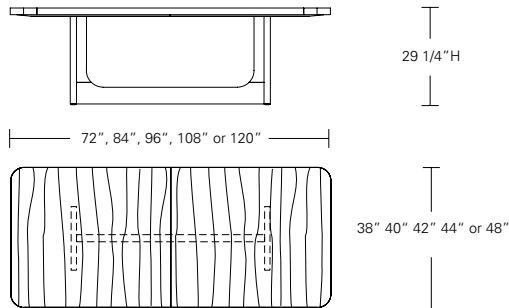

BRUNEAU TABLE

108W x 44D x 29H

Shown in Walnut with Medium Bronze metal.

The Bruneau Table combines U shaped base components with a radiused corner table top. The metal end caps create a linear closure to the open ends of the modern trestle base. Available in fixed or extension versions in a wide range of sizes and finishes.

BRUNEAU TABLE

Bruneau Table

72"W x 38"D x 29"H 108"W x 44"D x 29"H
 84"W x 40"D x 29"H 120"W x 48"D x 29"H
 96"W x 42"D x 29"H

Bruneau Extension Table E (w/ end caps)

72"W (104"w/two 16"leaves) x 38"D x 29"H
 84"W (120"w/two 18"leaves) x 40"D x 29"H
 96"W (132"w/two 18"leaves) x 42"D x 29"H
 108"W (144"w/two 18"leaves) x 44"D x 29"H
 120"W (156"w/two 18"leaves) x 48"D x 29"H

Bruneau Extension Table E (with leaves on ends)

Bruneau Extension Table C (w/ leaves in center)

72"W (104"w/two 16"leaves) x 38"D x 29 1/4"H
 84"W (120"w/two 18"leaves) x 40"D x 29 1/4"H
 96"W (132"w/two 18"leaves) x 42"D x 29 1/4"H
 108"W (144"w/two 18"leaves) x 44"D x 29 1/4"H
 120"W (156"w/two 18"leaves) x 48"D x 29 1/4"H