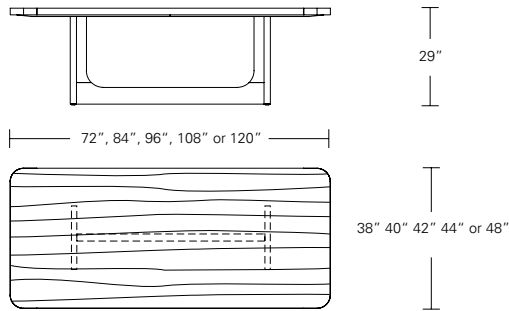

BRUNEAU TABLE

108W x 44D x 29H

Shown in Walnut with Medium Bronze metal.

The Bruneau Table combines U shaped base components with a radiused corner table top. The metal end caps create a linear closure to the open ends of the modern trestle base. Available in fixed or extension versions in a wide range of sizes and finishes.

BRUNEAU TABLE

Bruneau Table

72"W x 38"D x 29"H 108"W x 44"D x 29"H
 84"W x 40"D x 29"H 120"W x 48"D x 29"H
 96"W x 42"D x 29"H

Bruneau Extension Table E (w/ end caps)

72"W (104"w/two 16"leaves) x 38"D x 29"H
 84"W (120"w/two 18"leaves) x 40"D x 29"H
 96"W (132"w/two 18"leaves) x 42"D x 29"H
 108"W (144"w/two 18"leaves) x 44"D x 29"H
 120"W (156"w/two 18"leaves) x 48"D x 29"H

Bruneau Extension Table E (with leaves on ends)

Bruneau Extension Table C (w/ leaves in center)

72"W (104"w/two 16"leaves) x 38"D x 29 1/4"H
 84"W (120"w/two 18"leaves) x 40"D x 29 1/4"H
 96"W (132"w/two 18"leaves) x 42"D x 29 1/4"H
 108"W (144"w/two 18"leaves) x 44"D x 29 1/4"H
 120"W (156"w/two 18"leaves) x 48"D x 29 1/4"H