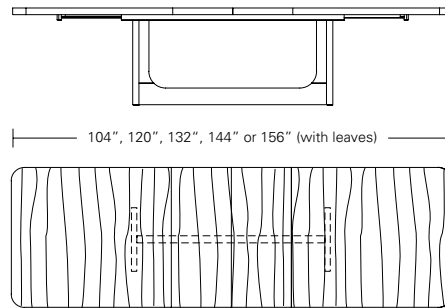

BRUNEAU TABLE

108W x 44D x 29H

Shown in Walnut with Medium Bronze metal.

The Bruneau Table combines U shaped base components with a radiused corner table top. The metal end caps create a linear closure to the open ends of the modern trestle base. Available in fixed or extension versions in a wide range of sizes and finishes.

BRUNEAU TABLE

Bruneau Table

72"W x 38"D x 29"H 108"W x 44"D x 29"H
 84"W x 40"D x 29"H 120"W x 48"D x 29"H
 96"W x 42"D x 29"H

Bruneau Extension Table E (w/ end caps)

72"W (104"w/two 16"leaves) x 38"D x 29"H
 84"W (120"w/two 18"leaves) x 40"D x 29"H
 96"W (132"w/two 18"leaves) x 42"D x 29"H
 108"W (144"w/two 18"leaves) x 44"D x 29"H
 120"W (156"w/two 18"leaves) x 48"D x 29"H

Bruneau Extension Table E (with leaves on ends)

Bruneau Extension Table C (w/ leaves in center)

72"W (104"w/two 16"leaves) x 38"D x 29 1/4"H
 84"W (120"w/two 18"leaves) x 40"D x 29 1/4"H
 96"W (132"w/two 18"leaves) x 42"D x 29 1/4"H
 108"W (144"w/two 18"leaves) x 44"D x 29 1/4"H
 120"W (156"w/two 18"leaves) x 48"D x 29 1/4"H