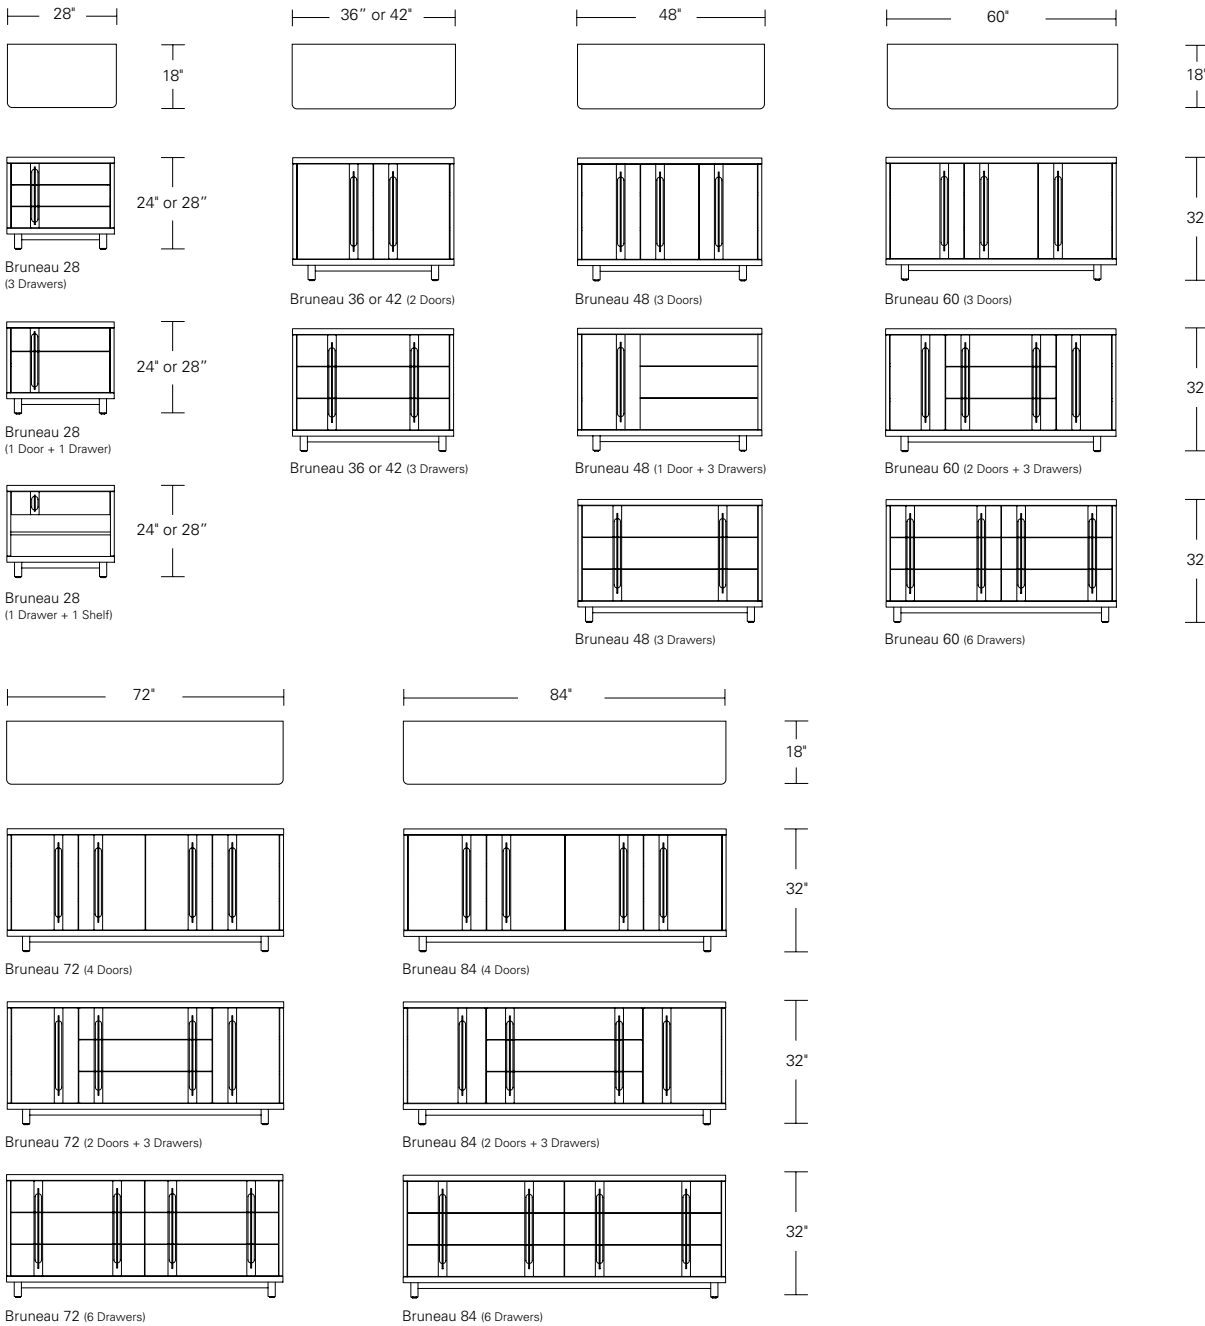

BRUNEAU 84 DOORS & DRAWERS

84W x 18D x 32H

Shown in Walnut with Medium Bronze metal.

Bruneau casegoods pair soft rounded corners with scooped solid wood and metal integrated hardware pulls. The plinth base legs and cross stretchers give the cabinet a light floating quality. Available in a wide variety of sizes, configurations and finishes

BRUNEAU CASEGOODS

DESCRIPTION	FINISH OPTIONS	
<p>Bruneau Casegoods: Veneer Cabinet with radiused corners and veneered fronts. Integrated pulls in covered solid wood vertical members with metal inlay. Soft-close doors and drawers. Adjustable shelves behind doors. Solid wood base with levelers.</p> <p>Pull Options: Integrated metal pull in satin brass, medium bronze, dark bronze, or satin aluminum.</p> <p>Standard Options: Drawer dividers, removable back and wire management, two tone finish</p> <p>Custom Orders: Custom sizes, woods and finishes are available. Please request a price quotation.</p>	<p>Standard - Natural / Stained:</p> <p>Bronze Ash, Burnt Ash, Ebonized Ash, Grey Ash, Medium Mahogany, Oak, Bluff Oak, Ebonized Oak, Grey Oak, Fumed Oak, Walnut, Medium Walnut, Dark Walnut, Ebonized Walnut, Grey Walnut, Silver Walnut, Terra Walnut, Bronze Walnut, Claro Toned Walnut.</p>	<p>Premium - Cerused / Bleached:</p> <p>Bleached Ash, Cerused Grey Ash, Cerused Bronze Ash, Cerused Burnt Ash, Cerused Mahogany, Cerused Dark Mahogany, Bleached Walnut, Cerused Walnut, Cerused Grey Walnut, Cerused Silver Walnut, Cerused Bronze Walnut, Bleached Oak, Cerused Oak.</p>