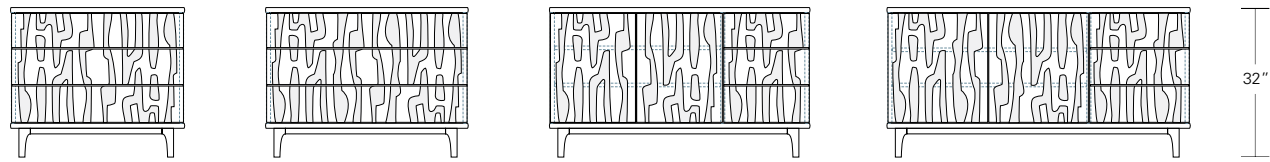

ASTRATTO 84

84W x 18D x 32H

Shown in Grey Walnut with Grey Glaze.

The Astratto features abstract figurative forms carved into its door and drawer fronts. Profiled edges on the case and a slender solid wood base frame the cabinet's relief composition. Touch latch hardware maintains a clean, uninterrupted cabinet face. Available in a variety of sizes, configurations, woods and finishes.

D36 - 2 doors

D42 - 2 doors

D 54 - 3 doors

D63 - 3 doors

A36 - 3 drawers

A42 - 3 drawers

X 54 - 2 doors and 3 drawers

X63 - 2 doors and 3 drawers

D 72 - 4 doors

D 84 - 4 doors

X 72 - 2 doors and 3 drawers

X 84 - 2 doors and 3 drawers

DESCRIPTION	FINISH OPTIONS	
<p>Astratto Casegoods: Veneer top with solid wood edge. Veneer cabinet with adjustable shelves behind doors. Solid wood base with levelers. Carved doors and drawer fronts with touch latch hardware.</p> <p>Standard Options: Drawer dividers. Vented removable back with wire management.</p> <p>Custom Orders: Custom sizes, woods and finishes are available. Please request a price quotation.</p>	<p>Standard - Natural / Stained:</p> <p>Bronze Ash, Burnt Ash, Ebonized Ash, Grey Ash, Medium Mahogany, Oak, Bluff Oak, Ebonized Oak, Grey Oak, Fumed Oak, Walnut, Medium Walnut, Dark Walnut, Ebonized Walnut, Grey Walnut, Silver Walnut, Terra Walnut, Bronze Walnut, Claro Toned Walnut.</p>	<p>Premium - Bleached/Glazed:</p> <p>PREMIUM - NO GLAZE: Bleached Ash, Bleached Walnut, Bleached Oak</p> <p>PREMIUM - GLAZED: Standard finishes with Black, Brown or Grey Glaze</p>