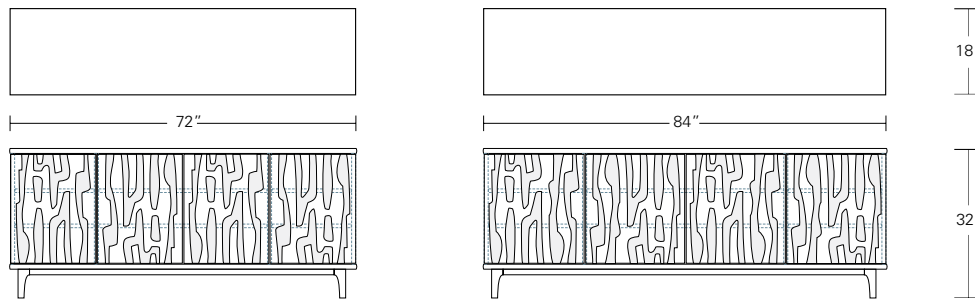

ASTRATTO 84

84W x 18D x 32H

Shown in Grey Walnut with Grey Glaze.

The Astratto features abstract figurative forms carved into its door and drawer fronts. Profiled edges on the case and a slender solid wood base frame the cabinet's relief composition. Touch latch hardware maintains a clean, uninterrupted cabinet face. Available in a variety of sizes, configurations, woods and finishes.

D36 - 2 doors

D42 - 2 doors

D 54 - 3 doors

D63 - 3 doors

A36 - 3 drawers

A42 - 3 drawers

X 54 - 2 doors and 3 drawers

X63 - 2 doors and 3 drawers

D 72 - 4 doors

D 84 - 4 doors

X 72 - 2 doors and 3 drawers

X 84 - 2 doors and 3 drawers

DESCRIPTION	FINISH OPTIONS	
<p>Astratto Casegoods: Veneer top with solid wood edge. Veneer cabinet with adjustable shelves behind doors. Solid wood base with levelers. Carved doors and drawer fronts with touch latch hardware.</p> <p>Standard Options: Drawer dividers. Vented removable back with wire management.</p> <p>Custom Orders: Custom sizes, woods and finishes are available. Please request a price quotation.</p>	<p>Standard - Natural / Stained:</p> <p>Bronze Ash, Burnt Ash, Ebonized Ash, Grey Ash, Medium Mahogany, Oak, Bluff Oak, Ebonized Oak, Grey Oak, Fumed Oak, Walnut, Medium Walnut, Dark Walnut, Ebonized Walnut, Grey Walnut, Silver Walnut, Terra Walnut, Bronze Walnut, Claro Toned Walnut.</p>	<p>Premium - Bleached/Glazed:</p> <p>PREMIUM - NO GLAZE: Bleached Ash, Bleached Walnut, Bleached Oak</p> <p>PREMIUM - GLAZED: Standard finishes with Black, Brown or Grey Glaze</p>