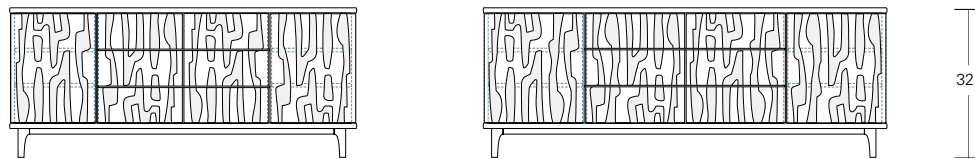

ASTRATTO 84

84W x 18D x 32H

Shown in Grey Walnut with Grey Glaze.

The Astratto features abstract figurative forms carved into its door and drawer fronts. Profiled edges on the case and a slender solid wood base frame the cabinet's relief composition. Touch latch hardware maintains a clean, uninterrupted cabinet face. Available in a variety of sizes, configurations, woods and finishes.

D36 - 2 doors

D42 - 2 doors

D 54 - 3 doors

D63 - 3 doors

A36 - 3 drawers

A42 - 3 drawers

X 54 - 2 doors and 3 drawers

X63 - 2 doors and 3 drawers

D 72 - 4 doors

D 84 - 4 doors

X 72 - 2 doors and 3 drawers

X 84 - 2 doors and 3 drawers

DESCRIPTION	FINISH OPTIONS	
<p>Astratto Casegoods: Veneer top with solid wood edge. Veneer cabinet with adjustable shelves behind doors. Solid wood base with levelers. Carved doors and drawer fronts with touch latch hardware.</p> <p>Standard Options: Drawer dividers. Vented removable back with wire management.</p> <p>Custom Orders: Custom sizes, woods and finishes are available. Please request a price quotation.</p>	<p>Standard - Natural / Stained:</p> <p>Bronze Ash, Burnt Ash, Ebonized Ash, Grey Ash, Medium Mahogany, Oak, Bluff Oak, Ebonized Oak, Grey Oak, Fumed Oak, Walnut, Medium Walnut, Dark Walnut, Ebonized Walnut, Grey Walnut, Silver Walnut, Terra Walnut, Bronze Walnut, Claro Toned Walnut.</p>	<p>Premium - Bleached/Glazed:</p> <p>PREMIUM - NO GLAZE: Bleached Ash, Bleached Walnut, Bleached Oak</p> <p>PREMIUM - GLAZED: Standard finishes with Black, Brown or Grey Glaze</p>