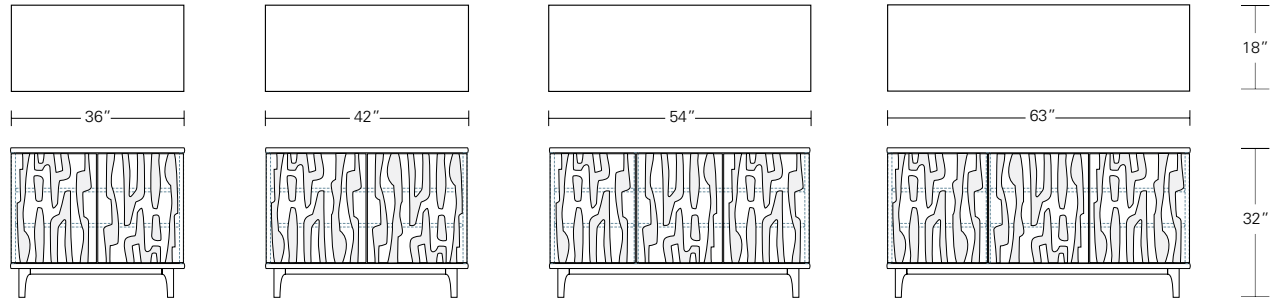

ASTRATTO 84

84W x 18D x 32H

Shown in Grey Walnut with Grey Glaze.

The Astratto features abstract figurative forms carved into its door and drawer fronts. Profiled edges on the case and a slender solid wood base frame the cabinet's relief composition. Touch latch hardware maintains a clean, uninterrupted cabinet face. Available in a variety of sizes, configurations, woods and finishes.

D36 - 2 doors

D42 - 2 doors

D 54 - 3 doors

D63 - 3 doors

A36 - 3 drawers

A42 - 3 drawers

X 54 - 2 doors and 3 drawers

X63 - 2 doors and 3 drawers

D 72 - 4 doors

D 84 - 4 doors

X 72 - 2 doors and 3 drawers

X 84 - 2 doors and 3 drawers

DESCRIPTION	FINISH OPTIONS	
<p>Astratto Casegoods: Veneer top with solid wood edge. Veneer cabinet with adjustable shelves behind doors. Solid wood base with levelers. Carved doors and drawer fronts with touch latch hardware.</p> <p>Standard Options: Drawer dividers. Vented removable back with wire management.</p> <p>Custom Orders: Custom sizes, woods and finishes are available. Please request a price quotation.</p>	<p>Standard - Natural / Stained:</p> <p>Bronze Ash, Burnt Ash, Ebonized Ash, Grey Ash, Medium Mahogany, Oak, Bluff Oak, Ebonized Oak, Grey Oak, Fumed Oak, Walnut, Medium Walnut, Dark Walnut, Ebonized Walnut, Grey Walnut, Silver Walnut, Terra Walnut, Bronze Walnut, Claro Toned Walnut.</p>	<p>Premium - Bleached/Glazed:</p> <p>PREMIUM - NO GLAZE: Bleached Ash, Bleached Walnut, Bleached Oak</p> <p>PREMIUM - GLAZED: Standard finishes with Black, Brown or Grey Glaze</p>