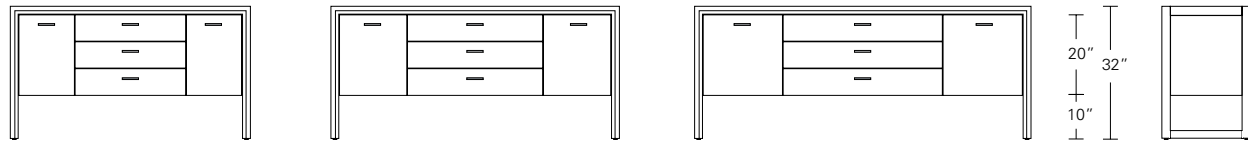

SX60
Arris Sled Sideboard

SX72

SX84