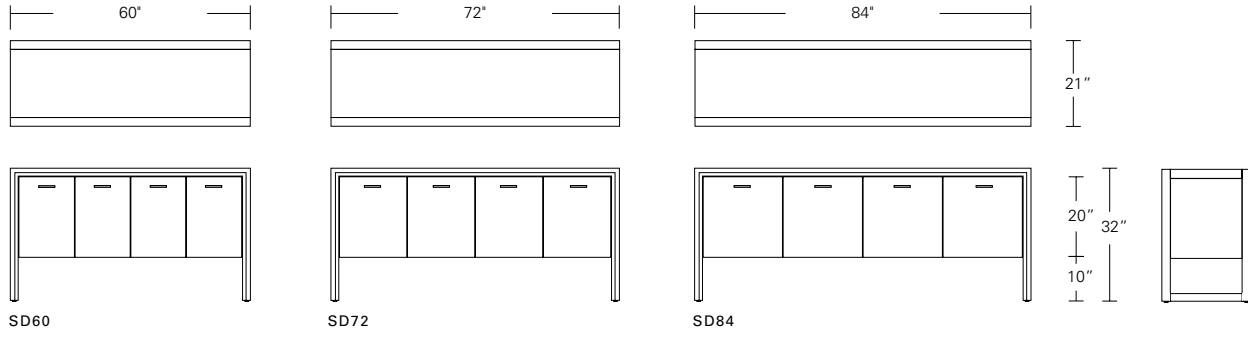

ARRIS SLED CASEGOODS

SD60
Arris Sled Buffet

SD72

SD84