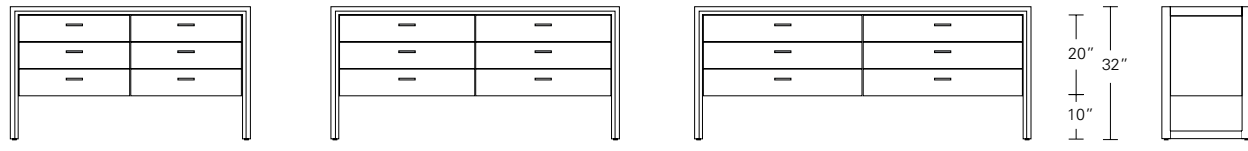

SA60
Arris Sled Dresser

SA72

SA84