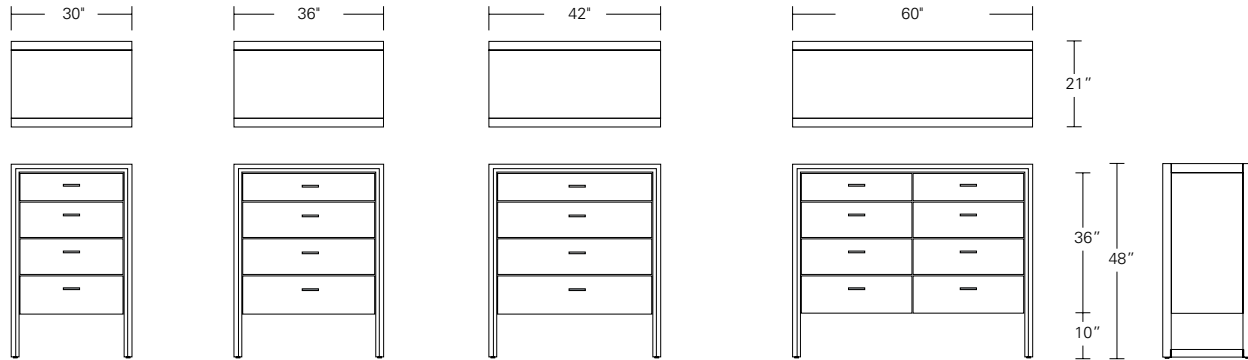

SAH30
Arris High Sled Dresser

SAH36

SAH42

SAH60

DESCRIPTION	FINISH OPTIONS	
Arris Sled Casegoods: Profiled and mitered solid wood frame. Veneered case with doors or drawers. Adjustable shelves behind doors. Soft close hinges and drawer slides. Pull Options: Rectangular D pulls in satin brass, medium bronze, dark bronze, and satin or polished stainless steel. Standard Options: Drawer inserts, vented removable back with wire management. Custom Orders: Custom sizes, woods and finishes are available. Please request a price quotation.	Standard - Natural / Stained: Bronze Ash, Burnt Ash, Ebonized Ash, Grey Ash, Medium Mahogany, Oak, Bluff Oak, Ebonized Oak, Grey Oak, Fumed Oak, Walnut, Medium Walnut, Dark Walnut, Ebonized Walnut, Grey Walnut, Silver Walnut, Terra Walnut, Bronze Walnut, Claro Toned Walnut.	Premium - Cerused / Bleached: Bleached Ash, Cerused Grey Ash, Cerused Bronze Ash, Cerused Burnt Ash, Cerused Mahogany, Cerused Dark Mahogany, Bleached Walnut, Cerused Walnut, Cerused Grey Walnut, Cerused Silver Walnut, Cerused Bronze Walnut, Bleached Oak, Cerused Oak.
	Custom Finishes Opaque Satin Lacquer for Fronts.