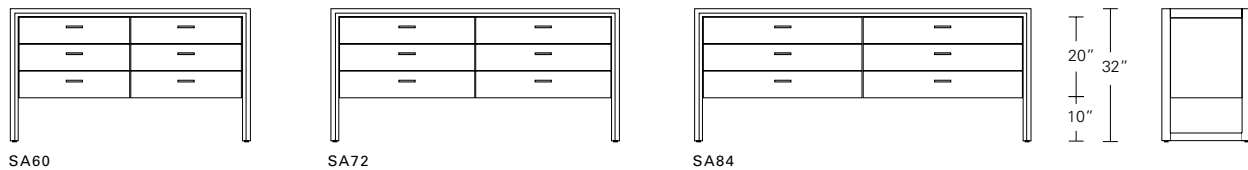

SA60
Arris Sled Dresser