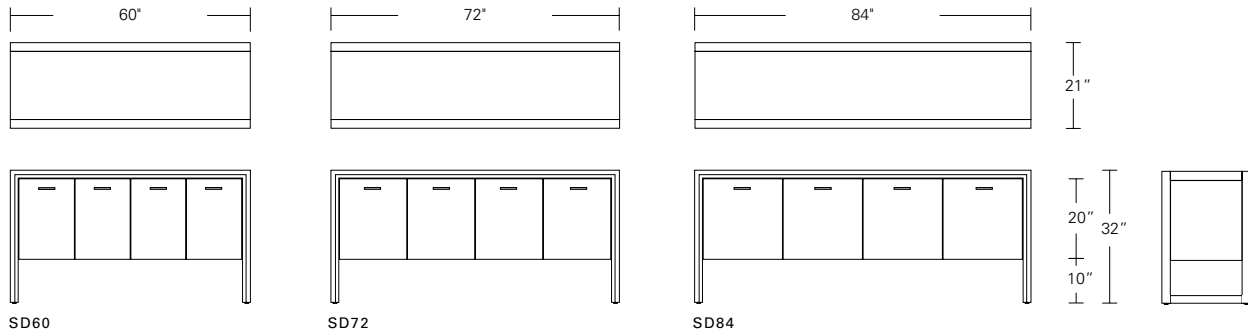

ARRIS SLED CASEGOODS

SD60
Arris Sled Buffet