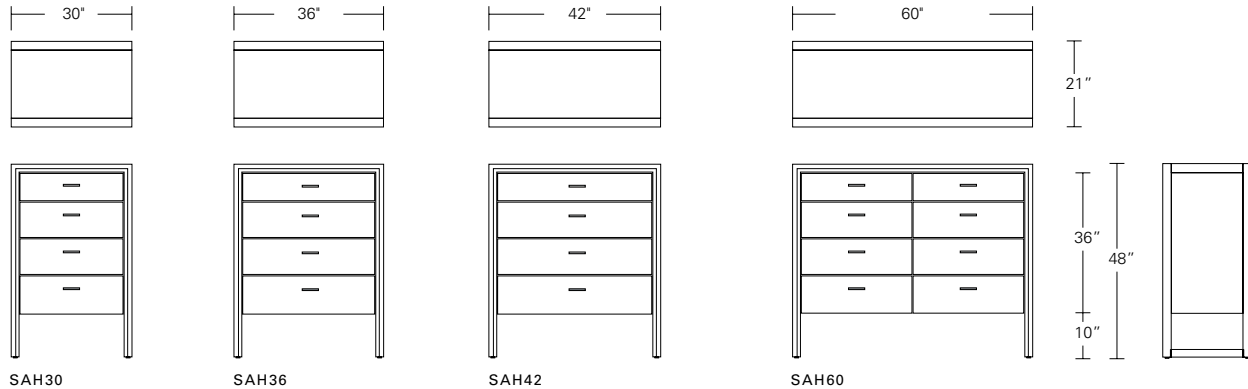

SAH30
Arris High Sled Dresser

DESCRIPTION	FINISH OPTIONS	
Arris Sled Casegoods: Profiled and mitered solid wood frame. Veneered case with doors or drawers. Adjustable shelves behind doors. Soft close hinges and drawer slides. Pull Options: Rectangular D pulls in satin brass, medium bronze, dark bronze, and satin or polished stainless steel.. Standard Options: Drawer inserts, vented removable back with wire management. Custom Orders: Custom sizes, woods and finishes are available. Please request a price quotation.	Standard - Natural / Stained: Bronze Ash, Burnt Ash, Ebonized Ash, Grey Ash, Medium Mahogany, Oak, Bluff Oak, Ebonized Oak, Grey Oak, Fumed Oak, Walnut, Medium Walnut, Dark Walnut, Ebonized Walnut, Grey Walnut, Silver Walnut, Terra Walnut, Bronze Walnut, Claro Toned Walnut.	Premium - Cerused / Bleached: Bleached Ash, Cerused Grey Ash, Cerused Bronze Ash, Cerused Burnt Ash, Cerused Mahogany, Cerused Dark Mahogany, Bleached Walnut, Cerused Walnut, Cerused Grey Walnut, Cerused Silver Walnut, Cerused Bronze Walnut, Bleached Oak, Cerused Oak.
	Custom Finishes Opaque Satin Lacquer for Fronts.