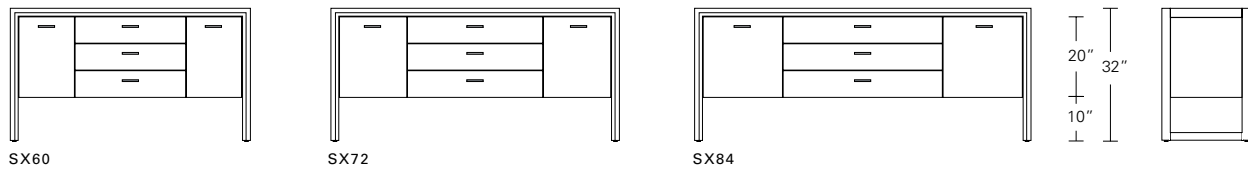

SX60
Arris Sled Sideboard