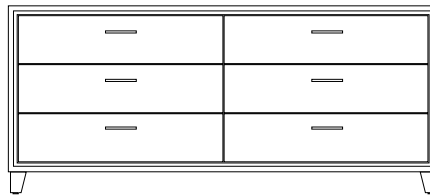

ARRIS SIDEBOARD AND MEDIA CONSOLE

72W x 21D x 30H
72W x 21D x 24H

Shown in Cersed Burnt Ash with
Satin Stainless hardware.

Named after the edge resulting from the joinery of two beveled planes, Arris Casegoods visually draw the eye into their fine craftsmanship. A variety of door and drawer combinations offer a stylish yet functional range of storage motifs.

Arris Buffet

Arris Dresser

Arris Sideboard

Arris Media Console

DESCRIPTION	FINISH OPTIONS	
<p>Arris Casegoods: Veneer cabinet with profiled and mitered solid wood face frame. One adjustable shelf behind each door. Square tapered feet with levelers.</p> <p>Standard Options: Pocket doors, drawer inserts, vented removable back & wire management. Rectangular D pulls in satin brass, medium bronze, dark bronze, and satin or polished stainless steel. Opaque satin lacquer fronts, two tone finish.</p> <p>Custom Orders: Custom sizes, woods and finishes are available. Please request a price quotation.</p>	<p>Standard - Natural / Stained:</p> <p>Bronze Ash, Burnt Ash, Ebonized Ash, Grey Ash, Medium Mahogany, Oak, Bluff Oak, Ebonized Oak, Grey Oak, Fumed Oak, Walnut, Medium Walnut, Dark Walnut, Ebonized Walnut, Grey Walnut, Silver Walnut, Terra Walnut, Bronze Walnut, Claro Toned Walnut.</p>	<p>Premium - Cerused / Bleached:</p> <p>Bleached Ash, Cerused Grey Ash, Cerused Bronze Ash, Cerused Burnt Ash, Cerused Mahogany, Cerused Dark Mahogany, Bleached Walnut, Cerused Walnut, Cerused Grey Walnut, Cerused Silver Walnut, Cerused Bronze Walnut, Bleached Oak, Cerused Oak.</p>
	<p>Custom Finishes Opaque Satin Lacquer for Fronts.</p>	