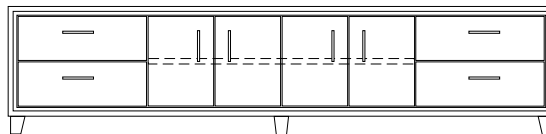

ARRIS SIDEBOARD AND MEDIA CONSOLE

72W x 21D x 30H
72W x 21D x 24H

Shown in Cersed Burnt Ash with
Satin Stainless hardware.

Named after the edge resulting from the joinery of two beveled planes, Arris Casegoods visually draw the eye into their fine craftsmanship. A variety of door and drawer combinations offer a stylish yet functional range of storage motifs.

Arris Buffet

Arris Dresser

Arris Sideboard

Arris Media Console

DESCRIPTION	FINISH OPTIONS	
<p>Arris Casegoods: Veneer cabinet with profiled and mitered solid wood face frame. One adjustable shelf behind each door. Square tapered feet with levelers.</p> <p>Standard Options: Pocket doors, drawer inserts, vented removable back & wire management. Rectangular D pulls in satin brass, medium bronze, dark bronze, and satin or polished stainless steel. Opaque satin lacquer fronts, two tone finish.</p> <p>Custom Orders: Custom sizes, woods and finishes are available. Please request a price quotation.</p>	<p>Standard - Natural / Stained:</p> <p>Bronze Ash, Burnt Ash, Ebonized Ash, Grey Ash, Medium Mahogany, Oak, Bluff Oak, Ebonized Oak, Grey Oak, Fumed Oak, Walnut, Medium Walnut, Dark Walnut, Ebonized Walnut, Grey Walnut, Silver Walnut, Terra Walnut, Bronze Walnut, Claro Toned Walnut.</p>	<p>Premium - Cerused / Bleached:</p> <p>Bleached Ash, Cerused Grey Ash, Cerused Bronze Ash, Cerused Burnt Ash, Cerused Mahogany, Cerused Dark Mahogany, Bleached Walnut, Cerused Walnut, Cerused Grey Walnut, Cerused Silver Walnut, Cerused Bronze Walnut, Bleached Oak, Cerused Oak.</p>
	<p>Custom Finishes Opaque Satin Lacquer for Fronts.</p>	