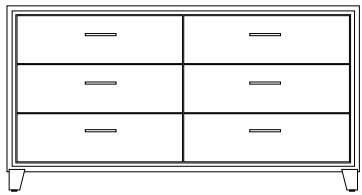

ARRIS SIDEBOARD AND MEDIA CONSOLE

72W x 21D x 30H
72W x 21D x 24H

Shown in Cersed Burnt Ash with
Satin Stainless hardware.

Named after the edge resulting from the joinery of two beveled planes, Arris Casegoods visually draw the eye into their fine craftsmanship. A variety of door and drawer combinations offer a stylish yet functional range of storage motifs.

Arris Buffet

Arris Dresser

Arris Sideboard

Arris Media Console

DESCRIPTION	FINISH OPTIONS	
<p>Arris Casegoods: Veneer cabinet with profiled and mitered solid wood face frame. One adjustable shelf behind each door. Square tapered feet with levelers.</p> <p>Standard Options: Pocket doors, drawer inserts, vented removable back & wire management. Rectangular D pulls in satin brass, medium bronze, dark bronze, and satin or polished stainless steel. Opaque satin lacquer fronts, two tone finish.</p> <p>Custom Orders: Custom sizes, woods and finishes are available. Please request a price quotation.</p>	<p>Standard - Natural / Stained:</p> <p>Bronze Ash, Burnt Ash, Ebonized Ash, Grey Ash, Medium Mahogany, Oak, Bluff Oak, Ebonized Oak, Grey Oak, Fumed Oak, Walnut, Medium Walnut, Dark Walnut, Ebonized Walnut, Grey Walnut, Silver Walnut, Terra Walnut, Bronze Walnut, Claro Toned Walnut.</p>	<p>Premium - Cerused / Bleached:</p> <p>Bleached Ash, Cerused Grey Ash, Cerused Bronze Ash, Cerused Burnt Ash, Cerused Mahogany, Cerused Dark Mahogany, Bleached Walnut, Cerused Walnut, Cerused Grey Walnut, Cerused Silver Walnut, Cerused Bronze Walnut, Bleached Oak, Cerused Oak.</p>
	<p>Custom Finishes Opaque Satin Lacquer for Fronts.</p>	