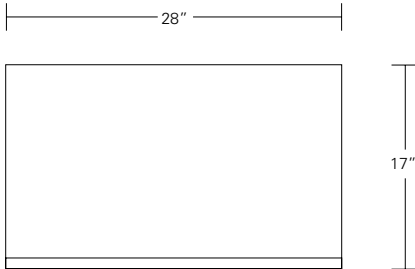

DESCRIPTION	FINISH OPTIONS	
Arris Night Cabinet: Veneer cabinet with profiled and mitered solid wood face frame. Square tapered feet with levelers. Standard Options: Two drawers or two doors or one drawer and open below. Satin Brass, Medium Bronze, Dark Bronze, and Satin or Polished Stainless Steel pulls. Custom Orders: Custom sizes, woods and finishes are available. Please request a price quotation.	Standard - Natural / Stained: Bronze Ash, Burnt Ash, Ebonized Ash, Grey Ash, Medium Mahogany, Oak, Bluff Oak, Ebonized Oak, Grey Oak, Fumed Oak, Walnut, Medium Walnut, Dark Walnut, Ebonized Walnut, Grey Walnut, Silver Walnut, Terra Walnut, Bronze Walnut, Claro Toned Walnut.	Premium - Cerused / Bleached: Bleached Ash, Cerused Grey Ash, Cerused Bronze Ash, Cerused Burnt Ash, Cerused Mahogany, Cerused Dark Mahogany, Bleached Walnut, Cerused Walnut, Cerused Grey Walnut, Cerused Silver Walnut, Cerused Bronze Walnut, Bleached Oak, Cerused Oak.