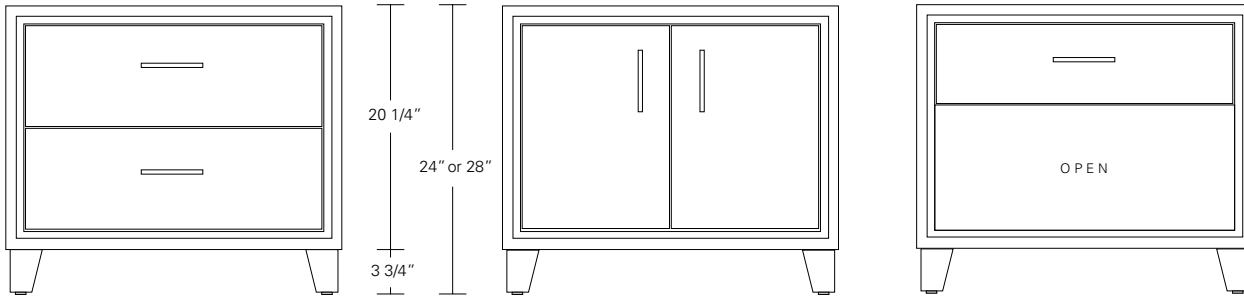

**ARRIS NIGHT CABINET**

**28W x 17D x 24H**

Shown in Dark Walnut with Polished Stainless Steel hardware.

These finely crafted casegoods showcase a uniquely faceted and mitered profile. A choice of configurations include: two drawers, two doors or a single drawer and open storage below. Available in two sizes and a variety of wood and hardware finishes.