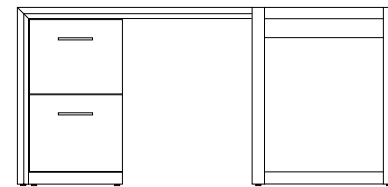

ARRIS DESK WITH RETURN

84W x 24D x 30H
42W x 24D x 30H

Shown in Terra Walnut with Dark Bronze hardware.

The Arris Desk and Return is a modern "L" shaped desk solution for the workplace or home office. The return functions as a secondary work surface to the main desk. Add-ons like a leg wire-chase, matching wood grommets, and dividers to keep the pencil drawers organized are optional features.

Desk

Console

Return

**Optional Pedestal
Optional Modesty Panel**

Arris Ottoman

Desk with Return Left

Return

Pedestal Return