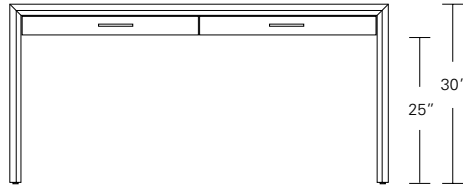

ARRIS DESK WITH RETURN

84W x 24D x 30H
42W x 24D x 30H

Shown in Terra Walnut with Dark Bronze hardware.

The Arris Desk and Return is a modern "L" shaped desk solution for the workplace or home office. The return functions as a secondary work surface to the main desk. Add-ons like a leg wire-chase, matching wood grommets, and dividers to keep the pencil drawers organized are optional features.