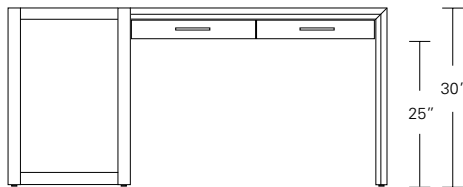

ARRIS DESK WITH RETURN

84W x 24D x 30H
42W x 24D x 30H

Shown in Terra Walnut with Dark Bronze hardware.

The Arris Desk and Return is a modern "L" shaped desk solution for the workplace or home office. The return functions as a secondary work surface to the main desk. Add-ons like a leg wire-chase, matching wood grommets, and dividers to keep the pencil drawers organized are optional features.

Desk

Console

Return

**Optional Pedestal
Optional Modesty Panel**

Arris Ottoman

Desk with Return Left

Return

Pedestal Return