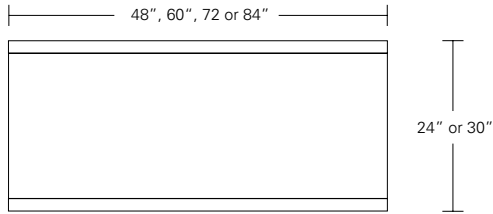

ARRIS DESK WITH RETURN

84W x 24D x 30H
42W x 24D x 30H

Shown in Terra Walnut with Dark Bronze hardware.

The Arris Desk and Return is a modern "L" shaped desk solution for the workplace or home office. The return functions as a secondary work surface to the main desk. Add-ons like a leg wire-chase, matching wood grommets, and dividers to keep the pencil drawers organized are optional features.