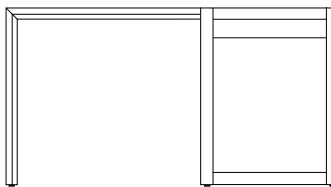

ARRIS DESK WITH RETURN

84W x 24D x 30H
42W x 24D x 30H

Shown in Terra Walnut with Dark Bronze hardware.

The Arris Desk and Return is a modern "L" shaped desk solution for the workplace or home office. The return functions as a secondary work surface to the main desk. Add-ons like a leg wire-chase, matching wood grommets, and dividers to keep the pencil drawers organized are optional features.

Desk

Console

Return

**Optional Pedestal
Optional Modesty Panel**

Arris Ottoman

Desk with Return Left

Return

Pedestal Return