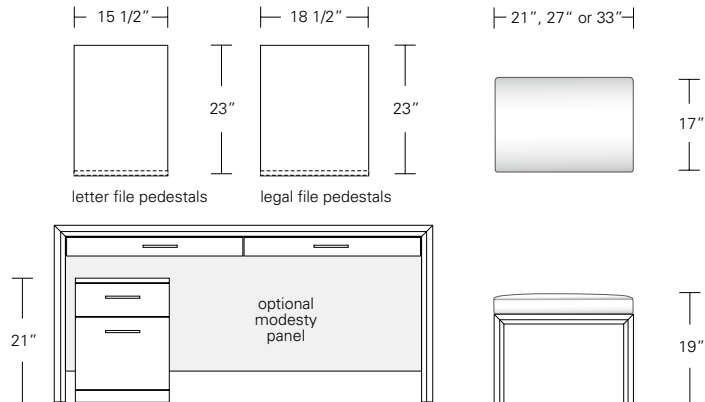

ARRIS DESK WITH RETURN

84W x 24D x 30H
42W x 24D x 30H

Shown in Terra Walnut with Dark Bronze hardware.

The Arris Desk and Return is a modern "L" shaped desk solution for the workplace or home office. The return functions as a secondary work surface to the main desk. Add-ons like a leg wire-chase, matching wood grommets, and dividers to keep the pencil drawers organized are optional features.

Desk

Console

Return

**Optional Pedestal
Optional Modesty Panel**

Arris Ottoman

Desk with Return Left

Return

Pedestal Return