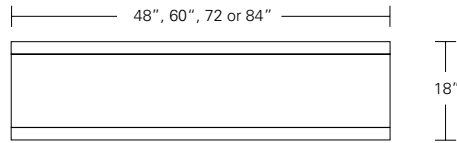

Console

DESCRIPTION	FINISH OPTIONS	
Arris Desk & Console: Profiled and mitered solid wood frame with veneer top. Levelers. Standard Options: Drawers, drawer dividers, shelves, Leather top, modesty panel, leg wire-chase, wood or metal grommets to match hardware. Satin brass, medium bronze, dark bronze, and satin or polished stainless steel pulls. Custom Orders: Custom sizes, woods and finishes are available. Please request a price quotation.	Standard - Natural / Stained: Bronze Ash, Burnt Ash, Ebonyed Ash, Grey Ash, Medium Mahogany, Oak, Bluff Oak, Ebonyed Oak, Grey Oak, Fumed Oak, Walnut, Medium Walnut, Dark Walnut, Ebonyed Walnut, Grey Walnut, Silver Walnut, Terra Walnut, Bronze Walnut, Claro Toned Walnut.	Premium - Cerused / Bleached: Bleached Ash, Cerused Grey Ash, Cerused Bronze Ash, Cerused Burnt Ash, Cerused Mahogany, Cerused Dark Mahogany, Bleached Walnut, Cerused Walnut, Cerused Grey Walnut, Cerused Silver Walnut, Cerused Bronze Walnut, Bleached Oak, Cerused Oak.