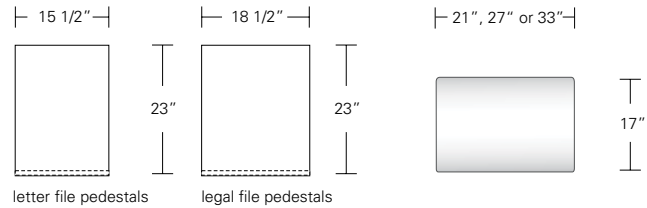

**Optional Pedestal
Optional Modesty Panel**