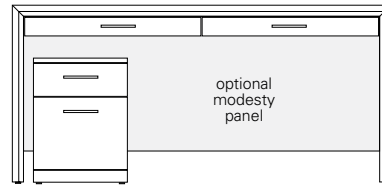

**Optional Pedestal
Optional Modesty Panel**