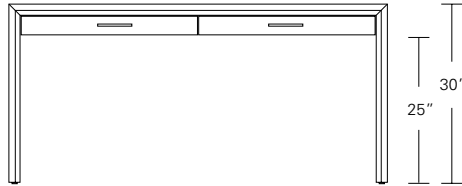

**ARRIS DESK AND PEDESTAL**

**60W x 30D x 30H**

Shown in Bleached Walnut with Satin Stainless hardware.

The Arris is a modern table desk solution for the workplace or home office. Matching pedestals slide underneath adding storage and filing. Add-ons like a leg wire-chase, matching wood grommets, and drawer dividers are optional features. Arris Desks are offered in four sizes, two depths and a variety of wood finishes.

**Desk**

**Console**

**Return**

**Optional Pedestal  
Optional Modesty Panel**

**Arris Ottoman**

**Desk with Return Left**

**Return**

**Pedestal Return**