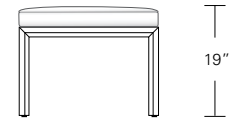

**ARRIS DESK AND PEDESTAL**

**60W x 30D x 30H**

Shown in Bleached Walnut with Satin Stainless hardware.

The Arris is a modern table desk solution for the workplace or home office. Matching pedestals slide underneath adding storage and filing. Add-ons like a leg wire-chase, matching wood grommets, and drawer dividers are optional features. Arris Desks are offered in four sizes, two depths and a variety of wood finishes.

**Desk**

**Console**

**Return**

**Optional Pedestal  
Optional Modesty Panel**

**Arris Ottoman**

**Desk with Return Left**

**Return**

**Pedestal Return**