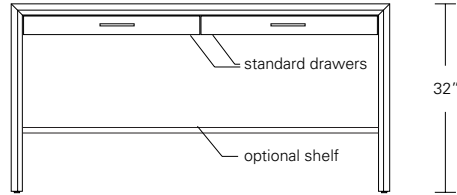

Console

DESCRIPTION	FINISH OPTIONS	
Arris Desk & Console: Profiled and mitered solid wood frame with veneer top. Levelers. Standard Options: Drawers, drawer dividers, shelves, Leather top, modesty panel, leg wire-chase, wood or metal grommets to match hardware. Satin brass, medium bronze, dark bronze, and satin or polished stainless steel pulls. Custom Orders: Custom sizes, woods and finishes are available. Please request a price quotation.	Standard - Natural / Stained: Bronze Ash, Burnt Ash, Ebonyed Ash, Grey Ash, Medium Mahogany, Oak, Bluff Oak, Ebonyed Oak, Grey Oak, Fumed Oak, Walnut, Medium Walnut, Dark Walnut, Ebonyed Walnut, Grey Walnut, Silver Walnut, Terra Walnut, Bronze Walnut, Claro Toned Walnut.	Premium - Cerused / Bleached: Bleached Ash, Cerused Grey Ash, Cerused Bronze Ash, Cerused Burnt Ash, Cerused Mahogany, Cerused Dark Mahogany, Bleached Walnut, Cerused Walnut, Cerused Grey Walnut, Cerused Silver Walnut, Cerused Bronze Walnut, Bleached Oak, Cerused Oak.