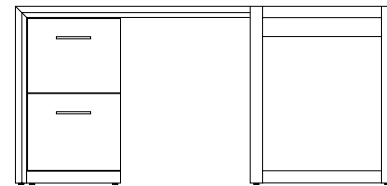

**ARRIS DESK AND PEDESTAL**

**60W x 30D x 30H**

Shown in Bleached Walnut with Satin Stainless hardware.

The Arris is a modern table desk solution for the workplace or home office. Matching pedestals slide underneath adding storage and filing. Add-ons like a leg wire-chase, matching wood grommets, and drawer dividers are optional features. Arris Desks are offered in four sizes, two depths and a variety of wood finishes.

**Desk**

**Console**

**Return**

**Optional Pedestal  
Optional Modesty Panel**

**Arris Ottoman**

**Desk with Return Left**

**Return**

**Pedestal Return**