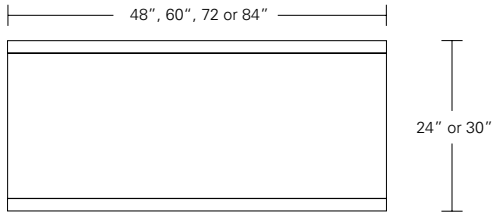

**ARRIS DESK AND PEDESTAL**

**60W x 30D x 30H**

Shown in Bleached Walnut with Satin Stainless hardware.

The Arris is a modern table desk solution for the workplace or home office. Matching pedestals slide underneath adding storage and filing. Add-ons like a leg wire-chase, matching wood grommets, and drawer dividers are optional features. Arris Desks are offered in four sizes, two depths and a variety of wood finishes.