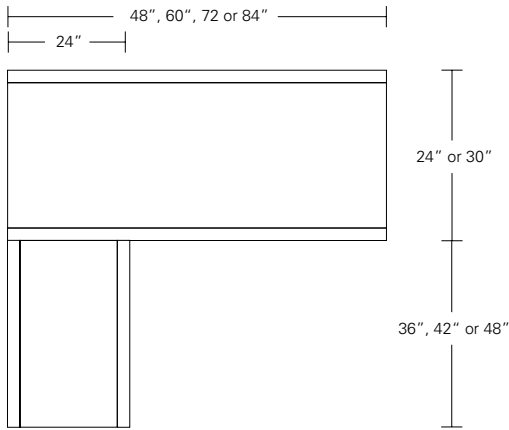

Return

DESCRIPTION	FINISH OPTIONS	
Arris Desk & Console: Profiled and mitered solid wood frame with veneer top. Levelers. Standard Options: Drawers, drawer dividers, shelves, Leather top, modesty panel, leg wire-chase, wood or metal grommets to match hardware. Satin brass, medium bronze, dark bronze, and satin or polished stainless steel pulls. Custom Orders: Custom sizes, woods and finishes are available. Please request a price quotation.	Standard - Natural / Stained: Bronze Ash, Burnt Ash, Ebonyed Ash, Grey Ash, Medium Mahogany, Oak, Bluff Oak, Ebonyed Oak, Grey Oak, Fumed Oak, Walnut, Medium Walnut, Dark Walnut, Ebonyed Walnut, Grey Walnut, Silver Walnut, Terra Walnut, Bronze Walnut, Claro Toned Walnut.	Premium - Cerused / Bleached: Bleached Ash, Cerused Grey Ash, Cerused Bronze Ash, Cerused Burnt Ash, Cerused Mahogany, Cerused Dark Mahogany, Bleached Walnut, Cerused Walnut, Cerused Grey Walnut, Cerused Silver Walnut, Cerused Bronze Walnut, Bleached Oak, Cerused Oak.