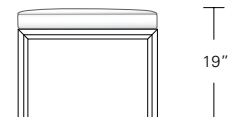

**ARRIS DESK WITH PEDESTAL RETURN**

84W x 30D x 30H  
36W x 24D x 30H

Shown in Bleached Walnut with Dark Bronze hardware.

The Arris Desk and Pedestal Return is a modern "L" shaped desk solution for the workplace or home office. The pedestal return functions as a secondary work surface with the addition of box and file storage. Add-ons like a leg wire-chase, matching wood grommets, and drawer dividers are optional features.

**Desk**

**Console**

**Return**

**Optional Pedestal  
Optional Modesty Panel**

**Arris Ottoman**

**Desk with Return Left**

**Return**

**Pedestal Return**