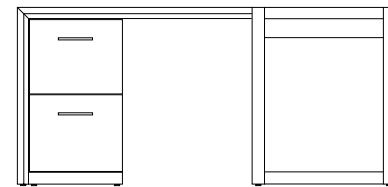

**ARRIS DESK WITH PEDESTAL RETURN**

84W x 30D x 30H  
36W x 24D x 30H

Shown in Bleached Walnut with Dark Bronze hardware.

The Arris Desk and Pedestal Return is a modern "L" shaped desk solution for the workplace or home office. The pedestal return functions as a secondary work surface with the addition of box and file storage. Add-ons like a leg wire-chase, matching wood grommets, and drawer dividers are optional features.

**Desk**

**Console**

**Return**

**Optional Pedestal  
Optional Modesty Panel**

**Arris Ottoman**

**Desk with Return Left**

**Return**

**Pedestal Return**