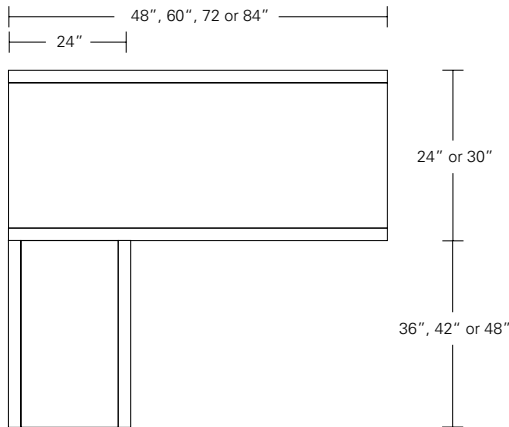

Return

DESCRIPTION	FINISH OPTIONS	
Arris Desk & Console: Profiled and mitered solid wood frame with veneer top. Levelers. Standard Options: Drawers, drawer dividers, shelves, Leather top, modesty panel, leg wire-chase, wood or metal grommets to match hardware. Satin brass, medium bronze, dark bronze, and satin or polished stainless steel pulls. Custom Orders: Custom sizes, woods and finishes are available. Please request a price quotation.	Standard - Natural / Stained: Bronze Ash, Burnt Ash, Ebonized Ash, Grey Ash, Medium Mahogany, Oak, Bluff Oak, Ebonized Oak, Grey Oak, Fumed Oak, Walnut, Medium Walnut, Dark Walnut, Ebonized Walnut, Grey Walnut, Silver Walnut, Terra Walnut, Bronze Walnut, Claro Toned Walnut.	Premium - Cerused / Bleached: Bleached Ash, Cerused Grey Ash, Cerused Bronze Ash, Cerused Burnt Ash, Cerused Mahogany, Cerused Dark Mahogany, Bleached Walnut, Cerused Walnut, Cerused Grey Walnut, Cerused Silver Walnut, Cerused Bronze Walnut, Bleached Oak, Cerused Oak.