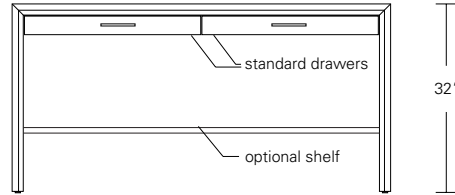

Console

DESCRIPTION	FINISH OPTIONS	
Arris Desk & Console: Profiled and mitered solid wood frame with veneer top. Levelers. Standard Options: Drawers, drawer dividers, shelves, Leather top, modesty panel, leg wire-chase, wood or metal grommets to match hardware. Satin brass, medium bronze, dark bronze, and satin or polished stainless steel pulls. Custom Orders: Custom sizes, woods and finishes are available. Please request a price quotation.	Standard - Natural / Stained: Bronze Ash, Burnt Ash, Ebonized Ash, Grey Ash, Medium Mahogany, Oak, Bluff Oak, Ebonized Oak, Grey Oak, Fumed Oak, Walnut, Medium Walnut, Dark Walnut, Ebonized Walnut, Grey Walnut, Silver Walnut, Terra Walnut, Bronze Walnut, Claro Toned Walnut.	Premium - Cerused / Bleached: Bleached Ash, Cerused Grey Ash, Cerused Bronze Ash, Cerused Burnt Ash, Cerused Mahogany, Cerused Dark Mahogany, Bleached Walnut, Cerused Walnut, Cerused Grey Walnut, Cerused Silver Walnut, Cerused Bronze Walnut, Bleached Oak, Cerused Oak.