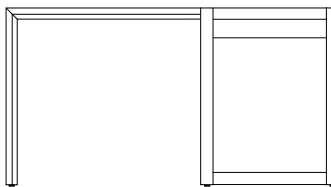

**ARRIS DESK WITH PEDESTAL RETURN**

84W x 30D x 30H  
36W x 24D x 30H

Shown in Bleached Walnut with Dark Bronze hardware.

The Arris Desk and Pedestal Return is a modern "L" shaped desk solution for the workplace or home office. The pedestal return functions as a secondary work surface with the addition of box and file storage. Add-ons like a leg wire-chase, matching wood grommets, and drawer dividers are optional features.

**Desk**

**Console**

**Return**

**Optional Pedestal  
Optional Modesty Panel**

**Arris Ottoman**

**Desk with Return Left**

**Return**

**Pedestal Return**