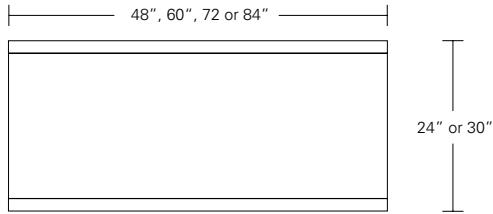

**ARRIS DESK WITH PEDESTAL RETURN**

84W x 30D x 30H  
36W x 24D x 30H

Shown in Bleached Walnut with Dark Bronze hardware.

The Arris Desk and Pedestal Return is a modern "L" shaped desk solution for the workplace or home office. The pedestal return functions as a secondary work surface with the addition of box and file storage. Add-ons like a leg wire-chase, matching wood grommets, and drawer dividers are optional features.