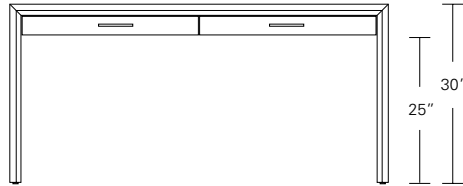

**ARRIS DESK WITH PEDESTAL RETURN**

84W x 30D x 30H  
36W x 24D x 30H

Shown in Bleached Walnut with Dark Bronze hardware.

The Arris Desk and Pedestal Return is a modern "L" shaped desk solution for the workplace or home office. The pedestal return functions as a secondary work surface with the addition of box and file storage. Add-ons like a leg wire-chase, matching wood grommets, and drawer dividers are optional features.

**Desk**

**Console**

**Return**

**Optional Pedestal  
Optional Modesty Panel**

**Arris Ottoman**

**Desk with Return Left**

**Return**

**Pedestal Return**