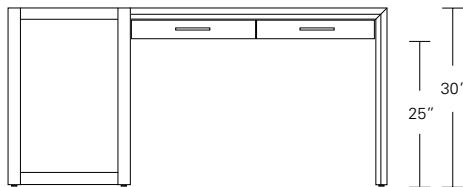

**ARRIS DESK WITH PEDESTAL RETURN**

84W x 30D x 30H  
36W x 24D x 30H

Shown in Bleached Walnut with Dark Bronze hardware.

The Arris Desk and Pedestal Return is a modern "L" shaped desk solution for the workplace or home office. The pedestal return functions as a secondary work surface with the addition of box and file storage. Add-ons like a leg wire-chase, matching wood grommets, and drawer dividers are optional features.

**Desk**

**Console**

**Return**

**Optional Pedestal  
Optional Modesty Panel**

**Arris Ottoman**

**Desk with Return Left**

**Return**

**Pedestal Return**