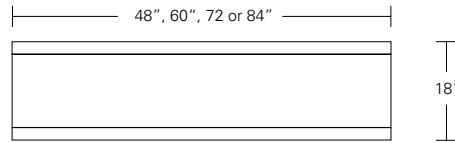

Console

DESCRIPTION	FINISH OPTIONS	
Arris Desk & Console: Profiled and mitered solid wood frame with veneer top. Levelers. Standard Options: Drawers, drawer dividers, shelves, Leather top, modesty panel, leg wire-chase, wood or metal grommets to match hardware. Satin brass, medium bronze, dark bronze, and satin or polished stainless steel pulls. Custom Orders: Custom sizes, woods and finishes are available. Please request a price quotation.	Standard - Natural / Stained: Bronze Ash, Burnt Ash, Ebonized Ash, Grey Ash, Medium Mahogany, Oak, Bluff Oak, Ebonized Oak, Grey Oak, Fumed Oak, Walnut, Medium Walnut, Dark Walnut, Ebonized Walnut, Grey Walnut, Silver Walnut, Terra Walnut, Bronze Walnut, Claro Toned Walnut.	Premium - Cerused / Bleached: Bleached Ash, Cerused Grey Ash, Cerused Bronze Ash, Cerused Burnt Ash, Cerused Mahogany, Cerused Dark Mahogany, Bleached Walnut, Cerused Walnut, Cerused Grey Walnut, Cerused Silver Walnut, Cerused Bronze Walnut, Bleached Oak, Cerused Oak.