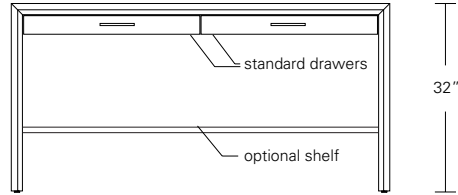

Console

DESCRIPTION	FINISH OPTIONS	
Arris Desk & Console: Profiled and mitered solid wood frame with veneer top. Levelers. Standard Options: Drawers, drawer dividers, shelves, Leather top, modesty panel, leg wire-chase, wood or metal grommets to match hardware. Satin brass, medium bronze, dark bronze, and satin or polished stainless steel pulls. Custom Orders: Custom sizes, woods and finishes are available. Please request a price quotation.	Standard - Natural / Stained: Bronze Ash, Burnt Ash, Ebonized Ash, Grey Ash, Medium Mahogany, Oak, Bluff Oak, Ebonized Oak, Grey Oak, Fumed Oak, Walnut, Medium Walnut, Dark Walnut, Ebonized Walnut, Grey Walnut, Silver Walnut, Terra Walnut, Bronze Walnut, Claro Toned Walnut.	Premium - Cerused / Bleached: Bleached Ash, Cerused Grey Ash, Cerused Bronze Ash, Cerused Burnt Ash, Cerused Mahogany, Cerused Dark Mahogany, Bleached Walnut, Cerused Walnut, Cerused Grey Walnut, Cerused Silver Walnut, Cerused Bronze Walnut, Bleached Oak, Cerused Oak.