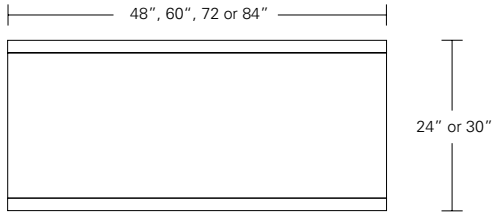

ARRIS CONSOLE

60W x 18D x 32H

Shown in Walnut with Satin
Stainless Steel hardware.

The clean modern form of the Arris Console is enhanced by its focused attention to details, most notably the mitered joining of the wood planes along its front edge. The console can be fitted with two drawers, optional dividers and a shelf.