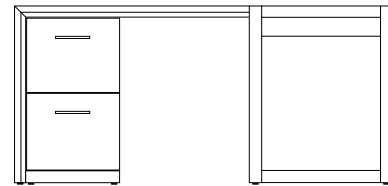

ARRIS CONSOLE

60W x 18D x 32H

Shown in Walnut with Satin
Stainless Steel hardware.

The clean modern form of the Arris Console is enhanced by its focused attention to details, most notably the mitered joining of the wood planes along its front edge. The console can be fitted with two drawers, optional dividers and a shelf.

Desk

Console

Return

**Optional Pedestal
Optional Modesty Panel**

Arris Ottoman

Desk with Return Left

Return

Pedestal Return