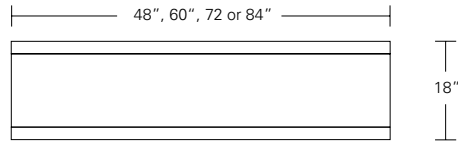

Console

DESCRIPTION	FINISH OPTIONS	
Arris Desk & Console: Profiled and mitered solid wood frame with veneer top. Levelers. Standard Options: Drawers, drawer dividers, shelves, Leather top, modesty panel, leg wire-chase, wood or metal grommets to match hardware. Satin brass, medium bronze, dark bronze, and satin or polished stainless steel pulls. Custom Orders: Custom sizes, woods and finishes are available. Please request a price quotation.	Standard - Natural / Stained: Bronze Ash, Burnt Ash, Ebonized Ash, Grey Ash, Medium Mahogany, Oak, Bluff Oak, Ebonized Oak, Grey Oak, Fumed Oak, Walnut, Medium Walnut, Dark Walnut, Ebonized Walnut, Grey Walnut, Silver Walnut, Terra Walnut, Bronze Walnut, Claro Toned Walnut.	Premium - Cerused / Bleached: Bleached Ash, Cerused Grey Ash, Cerused Bronze Ash, Cerused Burnt Ash, Cerused Mahogany, Cerused Dark Mahogany, Bleached Walnut, Cerused Walnut, Cerused Grey Walnut, Cerused Silver Walnut, Cerused Bronze Walnut, Bleached Oak, Cerused Oak.