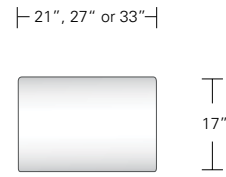

Arris Ottoman