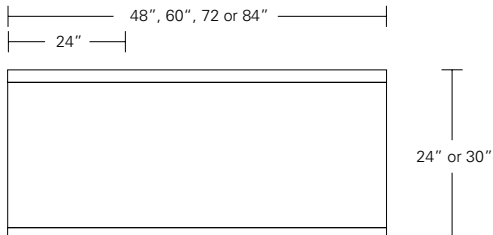

Return

DESCRIPTION	FINISH OPTIONS	
Arris Desk & Console: Profiled and mitered solid wood frame with veneer top. Levelers. Standard Options: Drawers, drawer dividers, shelves, Leather top, modesty panel, leg wire-chase, wood or metal grommets to match hardware. Satin brass, medium bronze, dark bronze, and satin or polished stainless steel pulls. Custom Orders: Custom sizes, woods and finishes are available. Please request a price quotation.	Standard - Natural / Stained: Bronze Ash, Burnt Ash, Ebonized Ash, Grey Ash, Medium Mahogany, Oak, Bluff Oak, Ebonized Oak, Grey Oak, Fumed Oak, Walnut, Medium Walnut, Dark Walnut, Ebonized Walnut, Grey Walnut, Silver Walnut, Terra Walnut, Bronze Walnut, Claro Toned Walnut.	Premium - Cerused / Bleached: Bleached Ash, Cerused Grey Ash, Cerused Bronze Ash, Cerused Burnt Ash, Cerused Mahogany, Cerused Dark Mahogany, Bleached Walnut, Cerused Walnut, Cerused Grey Walnut, Cerused Silver Walnut, Cerused Bronze Walnut, Bleached Oak, Cerused Oak.