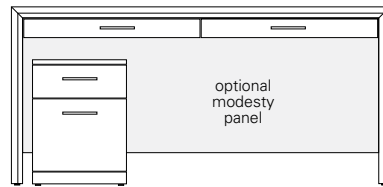

**Optional Pedestal
Optional Modesty Panel**