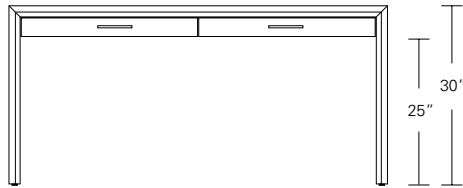

ARRIS CONSOLE

60W x 18D x 32H

Shown in Walnut with Satin
Stainless Steel hardware.

The clean modern form of the Arris Console is enhanced by its focused attention to details, most notably the mitered joining of the wood planes along its front edge. The console can be fitted with two drawers, optional dividers and a shelf.