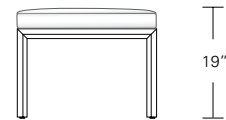

ARRIS CONSOLE

60W x 18D x 32H

Shown in Walnut with Satin
Stainless Steel hardware.

The clean modern form of the Arris Console is enhanced by its focused attention to details, most notably the mitered joining of the wood planes along its front edge. The console can be fitted with two drawers, optional dividers and a shelf.

Desk

Console

Return

**Optional Pedestal
Optional Modesty Panel**

Arris Ottoman

Desk with Return Left

Return

Pedestal Return