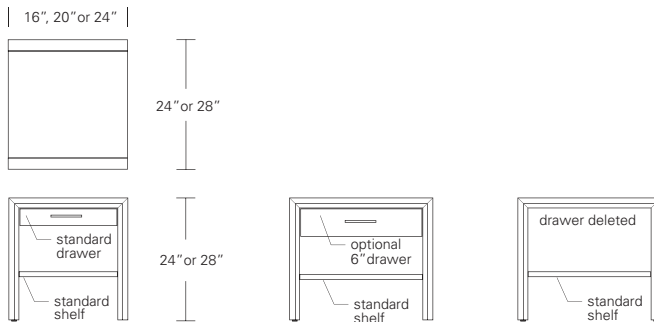

42"W x 42"D x 16"H
48"W x 48"D x 16"H

Square Cocktail Table – Leather or Stone top

42"W x 42"D x 16"H
48"W x 48"D x 16"H

Arris Side Table

24"W x 21"D x 24" or 28"H
28"W x 21"D x 24" or 28"H
36"W x 21"D x 24" or 28"H

Arris Slim

16"W x 24" or 28"D x 24" or 28"H
20"W x 24" or 28"D x 24" or 28"H
24"W x 24" or 28"D x 24" or 28"H

DESCRIPTION	FINISH OPTIONS	
Arris Cocktail & Side Table: Profiled and mitered solid wood frame with veneer top. Standard Options: Stone or Leather top. Shelf. Satin brass, medium bronze, dark bronze, and satin or polished stainless steel pulls. Custom Orders: Custom sizes, woods, veneer patterns and finishes are available. Please request a price quotation.	Standard - Natural / Stained: Bronze Ash, Burnt Ash, Ebonized Ash, Grey Ash, Medium Mahogany, Oak, Bluff Oak, Ebonized Oak, Grey Oak, Fumed Oak, Walnut, Medium Walnut, Dark Walnut, Ebonized Walnut, Grey Walnut, Silver Walnut, Terra Walnut, Bronze Walnut, Claro Toned Walnut.	Premium - Cerused / Bleached: Bleached Ash, Cerused Grey Ash, Cerused Bronze Ash, Cerused Burnt Ash, Cerused Mahogany, Cerused Dark Mahogany, Bleached Walnut, Cerused Walnut, Cerused Grey Walnut, Cerused Silver Walnut, Cerused Bronze Walnut, Bleached Oak, Cerused Oak.