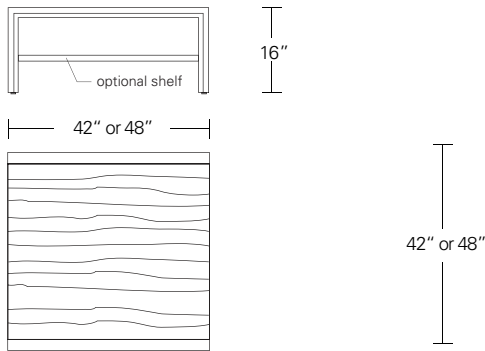

ARRIS COCKTAIL TABLE - LEATHER TOP

54W x 30D x 16H

Shown in Grey Walnut with optional leather top and shelf.

The clean modern form of the Arris Cocktail Table is enhanced by the mitered joinery which highlights the wood planes of its profile. Arris Cocktail Tables are available in rectangular and square formats in a range of standard sizes. The top material can be specified in stone, wood, or leather.

ARRIS COCKTAIL & SIDE TABLE

Rectangular Cocktail Table – Wood top

48"W x 27"D x 16"H
54"W x 30"D x 16"H

Rectangular Cocktail Table – Leather or Stone top

48"W x 27"D x 16"H
54"W x 30"D x 16"H

Square Cocktail Table – Wood top

42"W x 42"D x 16"H
48"W x 48"D x 16"H

Square Cocktail Table – Leather or Stone top

42"W x 42"D x 16"H
48"W x 48"D x 16"H

Arris Side Table

24"W x 21"D x 24" or 28"H
28"W x 21"D x 24" or 28"H
36"W x 21"D x 24" or 28"H