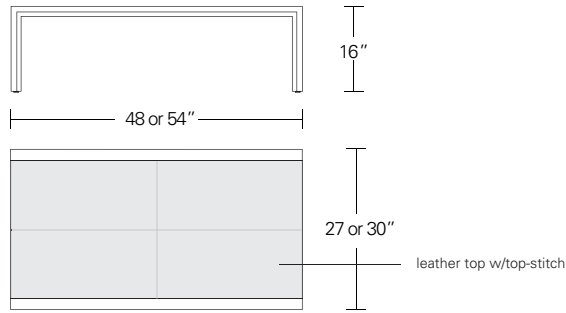

ARRIS COCKTAIL TABLE - LEATHER TOP

54W x 30D x 16H

Shown in Grey Walnut with optional leather top and shelf.

The clean modern form of the Arris Cocktail Table is enhanced by the mitered joinery which highlights the wood planes of its profile. Arris Cocktail Tables are available in rectangular and square formats in a range of standard sizes. The top material can be specified in stone, wood, or leather.

ARRIS COCKTAIL & SIDE TABLE

Rectangular Cocktail Table – Wood top

48"W x 27"D x 16"H
54"W x 30"D x 16"H

Rectangular Cocktail Table – Leather or Stone top

48"W x 27"D x 16"H
54"W x 30"D x 16"H

Square Cocktail Table – Wood top

42"W x 42"D x 16"H
48"W x 48"D x 16"H

Square Cocktail Table – Leather or Stone top

42"W x 42"D x 16"H
48"W x 48"D x 16"H

Arris Side Table

24"W x 21"D x 24" or 28"H
28"W x 21"D x 24" or 28"H
36"W x 21"D x 24" or 28"H

Arris Slim

16"W x 24" or 28"D x 24" or 28"H
20"W x 24" or 28"D x 24" or 28"H
24"W x 24" or 28"D x 24" or 28"H

DESCRIPTION	FINISH OPTIONS	
Arris Cocktail & Side Table: Profiled and mitered solid wood frame with veneer top. Standard Options: Stone or Leather top. Shelf. Satin brass, medium bronze, dark bronze, and satin or polished stainless steel pulls. Custom Orders: Custom sizes, woods, veneer patterns and finishes are available. Please request a price quotation.	Standard - Natural / Stained: Bronze Ash, Burnt Ash, Ebonized Ash, Grey Ash, Medium Mahogany, Oak, Bluff Oak, Ebonized Oak, Grey Oak, Fumed Oak, Walnut, Medium Walnut, Dark Walnut, Ebonized Walnut, Grey Walnut, Silver Walnut, Terra Walnut, Bronze Walnut, Claro Toned Walnut.	Premium - Cerused / Bleached: Bleached Ash, Cerused Grey Ash, Cerused Bronze Ash, Cerused Burnt Ash, Cerused Mahogany, Cerused Dark Mahogany, Bleached Walnut, Cerused Walnut, Cerused Grey Walnut, Cerused Silver Walnut, Cerused Bronze Walnut, Bleached Oak, Cerused Oak.