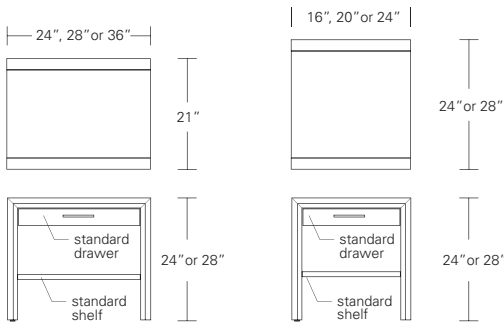

ARRIS COCKTAIL TABLE - LEATHER TOP

54W x 30D x 16H

Shown in Grey Walnut with optional leather top and shelf.

The clean modern form of the Arris Cocktail Table is enhanced by the mitered joinery which highlights the wood planes of its profile. Arris Cocktail Tables are available in rectangular and square formats in a range of standard sizes. The top material can be specified in stone, wood, or leather.

ARRIS COCKTAIL & SIDE TABLE

Rectangular Cocktail Table – Wood top

48"W x 27"D x 16"H
54"W x 30"D x 16"H

Rectangular Cocktail Table – Leather or Stone top

48"W x 27"D x 16"H
54"W x 30"D x 16"H

Square Cocktail Table – Wood top

42"W x 42"D x 16"H
48"W x 48"D x 16"H

Square Cocktail Table – Leather or Stone top

42"W x 42"D x 16"H
48"W x 48"D x 16"H

Arris Side Table

24"W x 21"D x 24" or 28"H
28"W x 21"D x 24" or 28"H
36"W x 21"D x 24" or 28"H