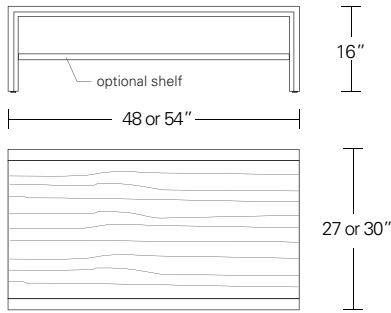

ARRIS COCKTAIL TABLE - LEATHER TOP

54W x 30D x 16H

Shown in Grey Walnut with optional leather top and shelf.

The clean modern form of the Arris Cocktail Table is enhanced by the mitered joinery which highlights the wood planes of its profile. Arris Cocktail Tables are available in rectangular and square formats in a range of standard sizes. The top material can be specified in stone, wood, or leather.

ARRIS COCKTAIL & SIDE TABLE

Rectangular Cocktail Table – Wood top

48"W x 27"D x 16"H
54"W x 30"D x 16"H

Rectangular Cocktail Table – Leather or Stone top

48"W x 27"D x 16"H
54"W x 30"D x 16"H

Square Cocktail Table – Wood top

42"W x 42"D x 16"H
48"W x 48"D x 16"H

Square Cocktail Table – Leather or Stone top

42"W x 42"D x 16"H
48"W x 48"D x 16"H

Arris Side Table

24"W x 21"D x 24" or 28"H
28"W x 21"D x 24" or 28"H
36"W x 21"D x 24" or 28"H