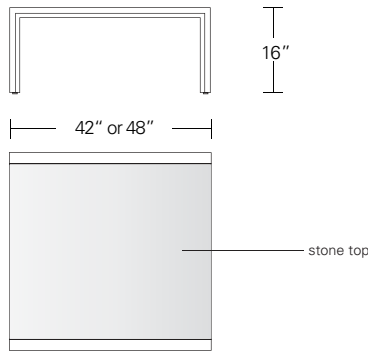

ARRIS COCKTAIL TABLE - LEATHER TOP

54W x 30D x 16H

Shown in Grey Walnut with optional leather top and shelf.

The clean modern form of the Arris Cocktail Table is enhanced by the mitered joinery which highlights the wood planes of its profile. Arris Cocktail Tables are available in rectangular and square formats in a range of standard sizes. The top material can be specified in stone, wood, or leather.

ARRIS COCKTAIL & SIDE TABLE

Rectangular Cocktail Table – Wood top

48"W x 27"D x 16"H
54"W x 30"D x 16"H

Rectangular Cocktail Table – Leather or Stone top

48"W x 27"D x 16"H
54"W x 30"D x 16"H

Square Cocktail Table – Wood top

42"W x 42"D x 16"H
48"W x 48"D x 16"H

Square Cocktail Table – Leather or Stone top

42"W x 42"D x 16"H
48"W x 48"D x 16"H

Arris Side Table

24"W x 21"D x 24" or 28"H
28"W x 21"D x 24" or 28"H
36"W x 21"D x 24" or 28"H

Arris Slim

16"W x 24" or 28"D x 24" or 28"H
20"W x 24" or 28"D x 24" or 28"H
24"W x 24" or 28"D x 24" or 28"H

DESCRIPTION	FINISH OPTIONS	
Arris Cocktail & Side Table: Profiled and mitered solid wood frame with veneer top. Standard Options: Stone or Leather top. Shelf. Satin brass, medium bronze, dark bronze, and satin or polished stainless steel pulls. Custom Orders: Custom sizes, woods, veneer patterns and finishes are available. Please request a price quotation.	Standard - Natural / Stained: Bronze Ash, Burnt Ash, Ebonized Ash, Grey Ash, Medium Mahogany, Oak, Bluff Oak, Ebonized Oak, Grey Oak, Fumed Oak, Walnut, Medium Walnut, Dark Walnut, Ebonized Walnut, Grey Walnut, Silver Walnut, Terra Walnut, Bronze Walnut, Claro Toned Walnut.	Premium - Cerused / Bleached: Bleached Ash, Cerused Grey Ash, Cerused Bronze Ash, Cerused Burnt Ash, Cerused Mahogany, Cerused Dark Mahogany, Bleached Walnut, Cerused Walnut, Cerused Grey Walnut, Cerused Silver Walnut, Cerused Bronze Walnut, Bleached Oak, Cerused Oak.