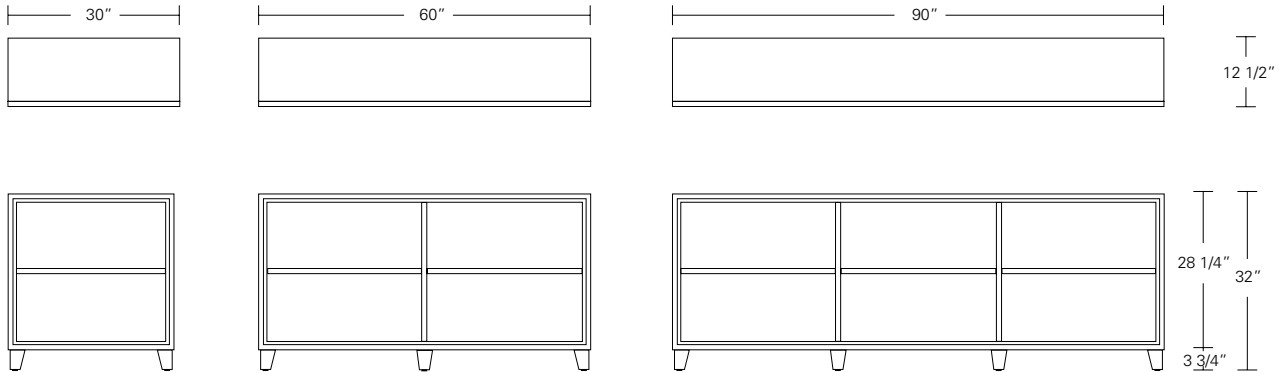

ALTURA FURNITURE

ARRIS BOOKCASE WITH DOORS AND DRAWERS

30W x 12.5D x 88H

Shown in Cersed Burnt Ash with Satin Stainless hardware.

Named after the edge resulting from the joinery of two planes, Arris Bookcases visually draw the eye into their fine craftsmanship. A variety of wood finishes and sizes offer a stylish yet functional range of open storage solutions or add doors or drawers to enhance functionality.