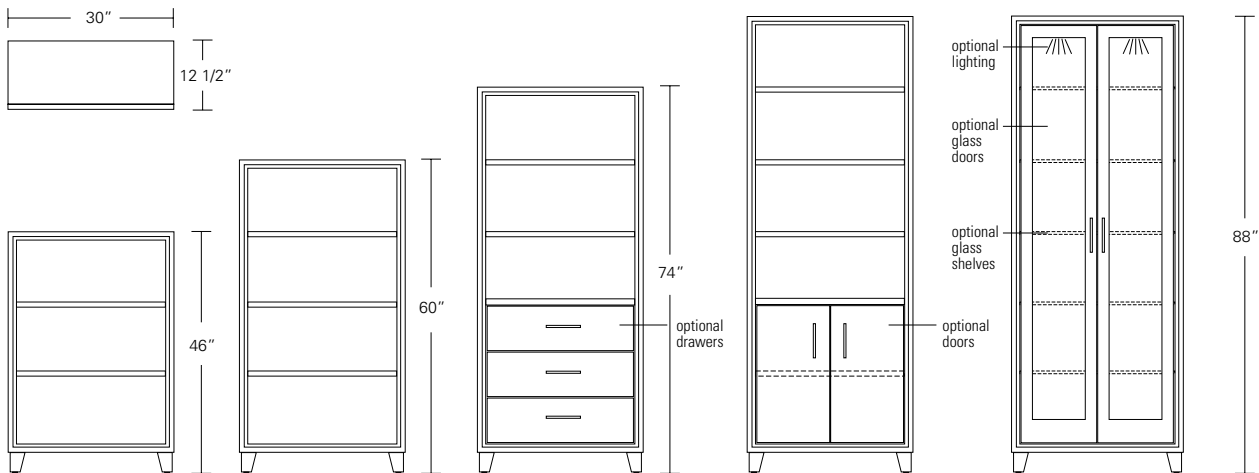

ALTURA FURNITURE

ARRIS BOOKCASE WITH DOORS AND DRAWERS

30W x 12.5D x 88H

Shown in Cersed Burnt Ash with Satin Stainless hardware.

Named after the edge resulting from the joinery of two planes, Arris Bookcases visually draw the eye into their fine craftsmanship. A variety of wood finishes and sizes offer a stylish yet functional range of open storage solutions or add doors or drawers to enhance functionality.