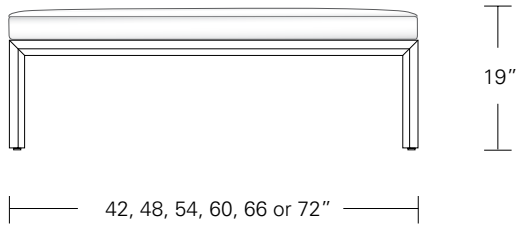

ARRIS BENCH

54W x 17D x 19H

Shown in Medium Ash with COL and optional top stitching

The Arris Bench is a larger scaled version of the Arris Ottoman. A delicately beveled profile and continuous mitered frame has a linear yet robust elegance. These benches are available in several sizes, wood finishes and a tailored upholstered cushion.

Arris Ottoman

21"W x 17"D x 19"H
 27"W x 17"D x 19"H
 33"W x 17"D x 19"H
 36"W x 17"D x 19"H

Arris Bench

42"W x 17"D x 19"H
 48"W x 17"D x 19"H
 54"W x 17"D x 19"H
 60"W x 17"D x 19"H
 66"W x 17"D x 19"H
 72"W x 17"D x 19"H