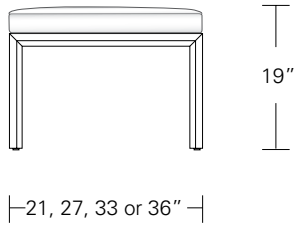

ARRIS BENCH

54W x 17D x 19H

Shown in Medium Ash with COL and optional top stitching

The Arris Bench is a larger scaled version of the Arris Ottoman. A delicately beveled profile and continuous mitered frame has a linear yet robust elegance. These benches are available in several sizes, wood finishes and a tailored upholstered cushion.

Arris Ottoman

21"W x 17"D x 19"H
 27"W x 17"D x 19"H
 33"W x 17"D x 19"H
 36"W x 17"D x 19"H

Arris Bench

42"W x 17"D x 19"H
 48"W x 17"D x 19"H
 54"W x 17"D x 19"H
 60"W x 17"D x 19"H
 66"W x 17"D x 19"H
 72"W x 17"D x 19"H