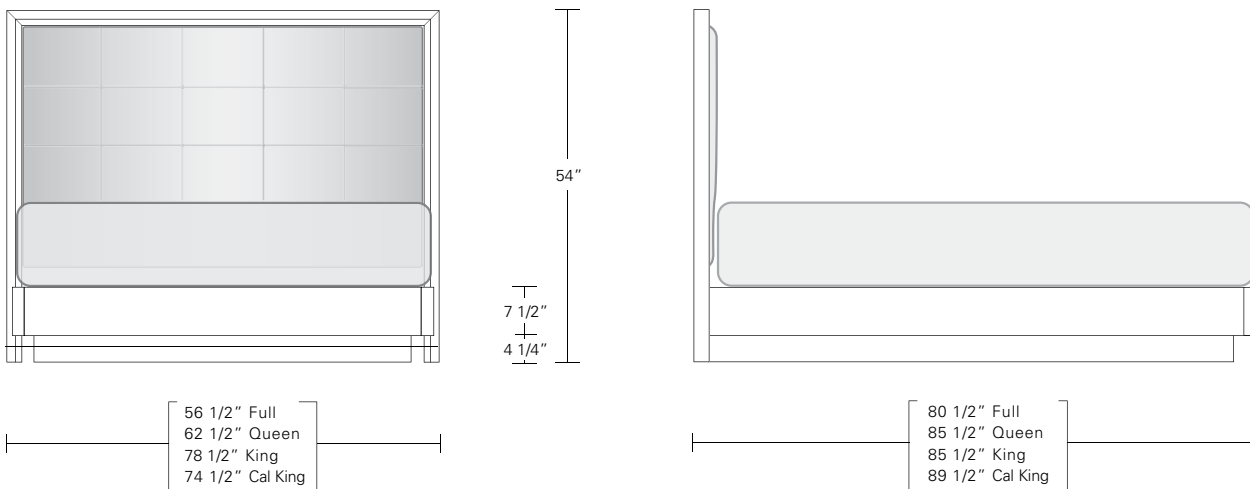

ARRIS BED

QUEEN 65W x 85D x 54H

Shown in Ceresed Walnut with COM.

This bed features the Arris beveled profile mitered around a lightly tufted, upholstered headboard panel. The bed rails with their integral recessed base produce a floating quality while also providing ample toe space. Arris beds come in an array of standard woods and finishes.

Arris Bed (box spring and mattress required)

Arris Platform Bed (mattress required)

DESCRIPTION	FINISH OPTIONS	
<p>Arris Bed: Profiled and mitered solid wood headboard frame with upholstered panel. Upholstered or wood rails. Recessed base with levelers.</p> <p>Standard Options: Wood or upholstered rails. COM or COL.</p> <p>Custom Orders: Custom sizes, woods and finishes are available. Please request a price quotation.</p>	<p>Standard - Natural / Stained:</p> <p>Bronze Ash, Burnt Ash, Ebonized Ash, Grey Ash, Medium Mahogany, Oak, Bluff Oak, Ebonized Oak, Grey Oak, Fumed Oak, Walnut, Medium Walnut, Dark Walnut, Ebonized Walnut, Grey Walnut, Silver Walnut, Terra Walnut, Bronze Walnut, Claro Toned Walnut.</p>	<p>Premium - Cerused / Bleached:</p> <p>Bleached Ash, Cerused Grey Ash, Cerused Bronze Ash, Cerused Burnt Ash, Cerused Mahogany, Cerused Dark Mahogany, Bleached Walnut, Cerused Walnut, Cerused Grey Walnut, Cerused Silver Walnut, Cerused Bronze Walnut, Bleached Oak, Cerused Oak.</p>
	<p>Fabric and Leather Requirements</p> <p>COM: Headboard 2 1/2 yards. Headboard and Rails 6 yards. 54" wide plain fabric. Repeats and fabric less than 54" wide may require additional yardage.</p> <p>COL: Headboard 45 square feet. Headboard and Rails 108 square feet. Hides need to be 50-55 square feet. Smaller hides may require additional square feet. Claro Walnut Headboard with live edge - at additional cost.</p>	