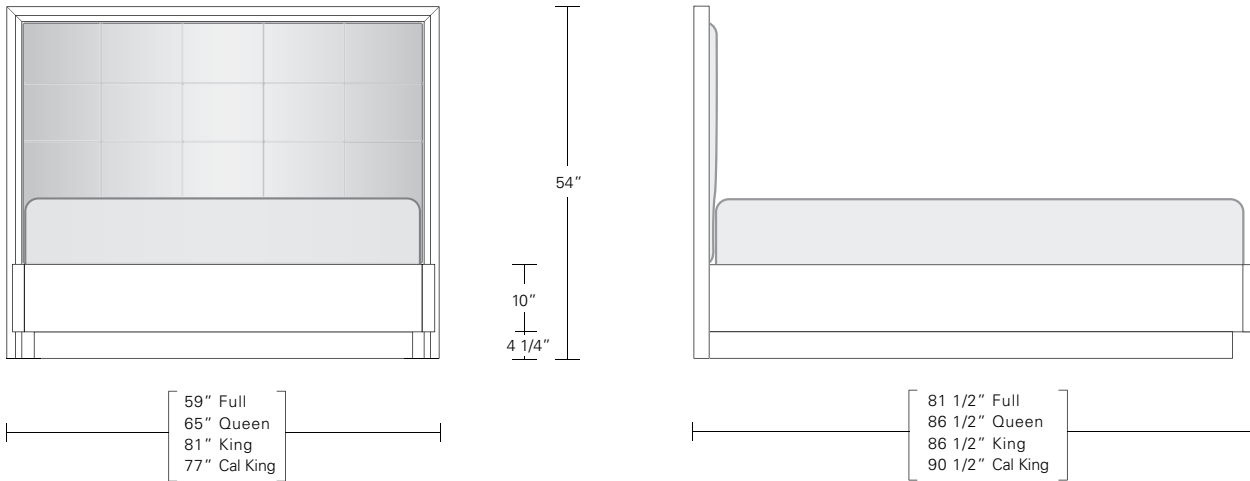

ARRIS BED

QUEEN 65W x 85D x 54H

Shown in Ceresed Walnut with COM.

This bed features the Arris beveled profile mitered around a lightly tufted, upholstered headboard panel. The bed rails with their integral recessed base produce a floating quality while also providing ample toe space. Arris beds come in an array of standard woods and finishes.

Arris Bed (box spring and mattress required)

Arris Platform Bed (mattress required)

DESCRIPTION	FINISH OPTIONS	
<p>Arris Bed: Profiled and mitered solid wood headboard frame with upholstered panel. Upholstered or wood rails. Recessed base with levelers.</p> <p>Standard Options: Wood or upholstered rails. COM or COL.</p> <p>Custom Orders: Custom sizes, woods and finishes are available. Please request a price quotation.</p>	<p>Standard - Natural / Stained:</p> <p>Bronze Ash, Burnt Ash, Ebonized Ash, Grey Ash, Medium Mahogany, Oak, Bluff Oak, Ebonized Oak, Grey Oak, Fumed Oak, Walnut, Medium Walnut, Dark Walnut, Ebonized Walnut, Grey Walnut, Silver Walnut, Terra Walnut, Bronze Walnut, Claro Toned Walnut.</p>	<p>Premium - Cerused / Bleached:</p> <p>Bleached Ash, Cerused Grey Ash, Cerused Bronze Ash, Cerused Burnt Ash, Cerused Mahogany, Cerused Dark Mahogany, Bleached Walnut, Cerused Walnut, Cerused Grey Walnut, Cerused Silver Walnut, Cerused Bronze Walnut, Bleached Oak, Cerused Oak.</p>
	<p>Fabric and Leather Requirements</p> <p>COM: Headboard 2 1/2 yards. Headboard and Rails 6 yards. 54" wide plain fabric. Repeats and fabric less than 54" wide may require additional yardage.</p> <p>COL: Headboard 45 square feet. Headboard and Rails 108 square feet. Hides need to be 50-55 square feet. Smaller hides may require additional square feet. Claro Walnut Headboard with live edge - at additional cost.</p>	