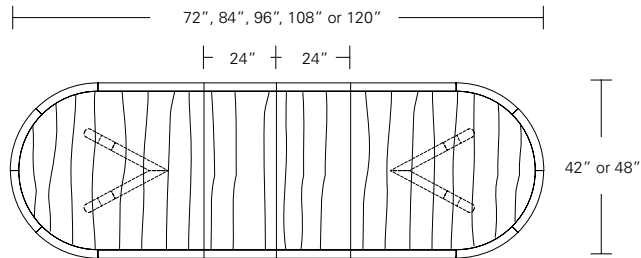

BRUNEAU TABLE

Bruneau Table

72"W x 38"D x 29"H 108"W x 44"D x 29"H
 84"W x 40"D x 29"H 120"W x 48"D x 29"H
 96"W x 42"D x 29"H

Bruneau Extension Table E (w/ end caps)

72"W (104"w/two 16"leaves) x 38"D x 29"H
 84"W (120"w/two 18"leaves) x 40"D x 29"H
 96"W (132"w/two 18"leaves) x 42"D x 29"H
 108"W (144"w/two 18"leaves) x 44"D x 29"H
 120"W (156"w/two 18"leaves) x 48"D x 29"H

CAMEO RACETRACK TABLE

96W x 42D x 29H

Shown in Walnut with
Dark Bronze inlay.

The Cameo Table features sweeping circular cut-outs in its solid wood table base. The negative space created forms a compelling visual design matrix. The Cameo is available in several sizes, shapes and in fixed or extension versions. An optional metal inlay outlines the table top and the edges of the table base.

Rectangular Table

Extension Table

Racetrack Table

Racetrack Extension Table

- 72" W x 42" D x 29" H
- 84" W x 42" D x 29" H
- 96" W x 42" D x 29" H
- 108" W x 42" D x 29" H
- 120" W x 48" D x 29" H

- 72" W (96" w/one leaf, 120" w/two 24" leaves) x 42" D x 29 1/4" H
- 84" W (108" w/one leaf, 132" w/two 24" leaves) x 42" D x 29 1/4" H
- 96" W (120" w/one leaf, 144" w/two 24" leaves) x 42" D x 29 1/4" H
- 108" W (132" w/one leaf, 156" w/two 24" leaves) x 42" D x 29 1/4" H
- 120" W (144" w/one leaf, 168" w/two 24" leaves) x 48" D x 29 1/4" H