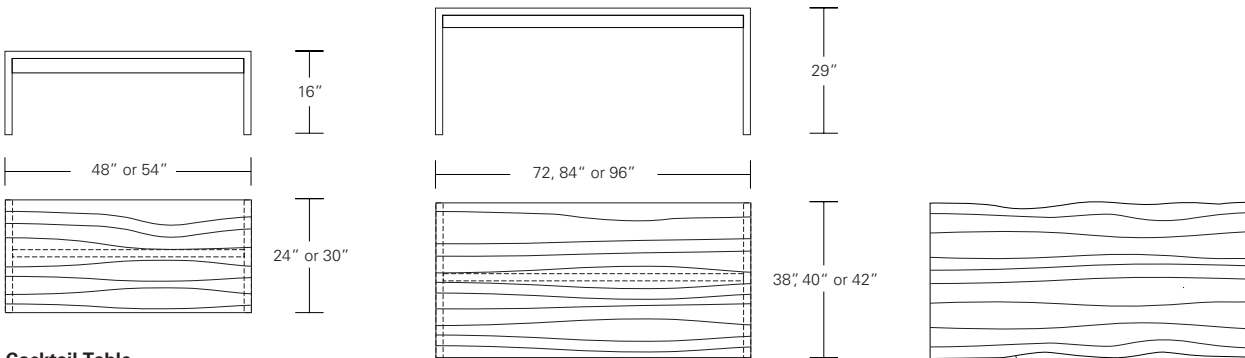

Cocktail Table
48"W x 24"D x 16"H
54"W x 30"D x 16"H

Table
72"W x 38"D x 29"H
84"W x 40"D x 29"H
96"W x 42"D x 29"H

live edge option
(depending on availability)

DESCRIPTION	FINISH OPTIONS	
Timbre Bench, Console, Table: Solid wood wrap with waterfall grain (depending on slab availability). Custom Orders: Custom sizes, woods and finishes are available. Please request a price quotation.	Standard - Natural / Stained: Bronze Ash, Burnt Ash, Ebonized Ash, Grey Ash, Medium Mahogany, Oak, Bluff Oak, Grey Oak, Fumed Oak, Ebonized Oak, Walnut, Medium Walnut, Dark Walnut, Ebonized Walnut, Grey Walnut, Silver Walnut, Terra Walnut, Bronze Walnut, Claro Toned Walnut.	Premium - Cerused / Bleached: Bleached Ash, Cerused Grey Ash, Cerused Bronze Ash, Cerused Burnt Ash, Cerused Mahogany, Cerused Dark Mahogany, Bleached Walnut, Cerused Walnut, Cerused Grey Walnut, Cerused Silver Walnut, Cerused Bronze Walnut, Cerused Oak, Bleached Oak.