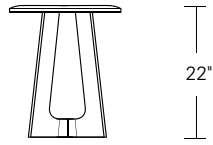

KEMIZO SIDE TABLES

Round
20"W x 20"D x 22"H