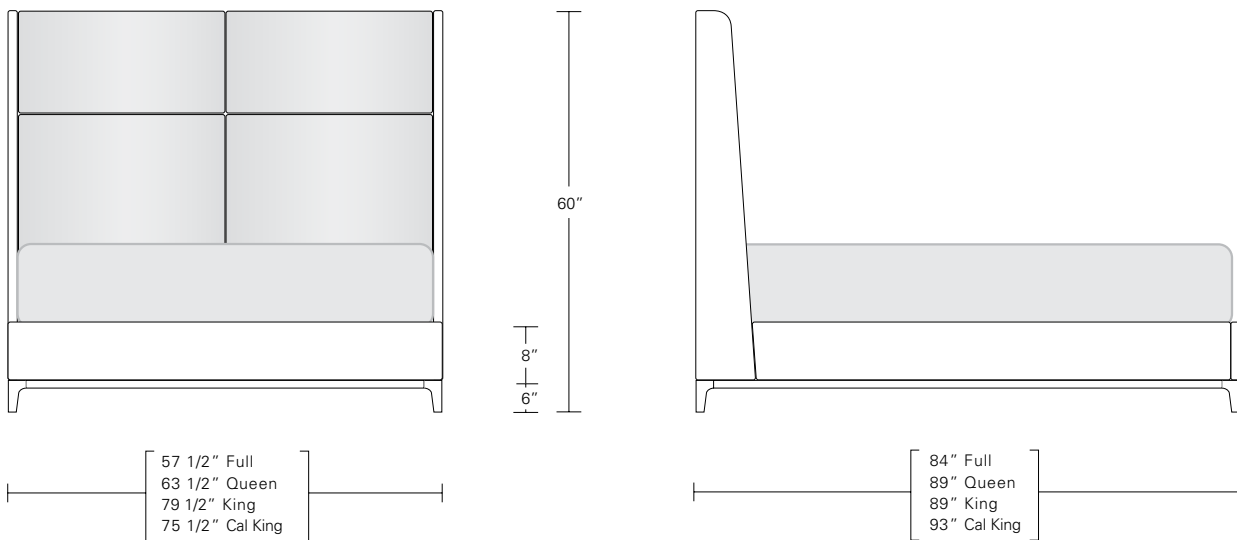

Luna Platform Bed (mattress required)

DESCRIPTION	FINISH OPTIONS	
Luna Bed: Fully upholstered footboard, rails, headboard and back panel in COM or COL. Solid wood base with levelers. Standard Options: Upholstery in COM or COL. Custom Orders: Custom sizes, woods and finishes are available. Please request a price quotation.	Standard - Natural / Stained: Bronze Ash, Burnt Ash, Ebonized Ash, Grey Ash, Medium Mahogany, Oak, Bluff Oak, Grey Oak, Fumed Oak, Ebonized Oak, Walnut, Medium Walnut, Dark Walnut, Ebonized Walnut, Grey Walnut, Silver Walnut, Terra Walnut, Bronze Walnut, Claro Toned Walnut.	Premium - Cerused / Bleached: Bleached Ash, Cerused Grey Ash, Cerused Bronze Ash, Cerused Burnt Ash, Cerused Mahogany, Cerused Dark Mahogany, Bleached Walnut, Cerused Walnut, Cerused Grey Walnut, Cerused Silver Walnut, Cerused Bronze Walnut, Cerused Oak, Bleached Oak.
	Fabric and Leather Requirements COM: Full or Queen- 8 yards. King or Cal King- 10 yards. 54" wide plain fabric. Repeats and fabric less than 54" wide may require additional yardage. COL: Full or Queen 150 square feet. King or Cal King 180 square feet. Hides need to be 50-55 square feet. Smaller hides may require additional square feet.