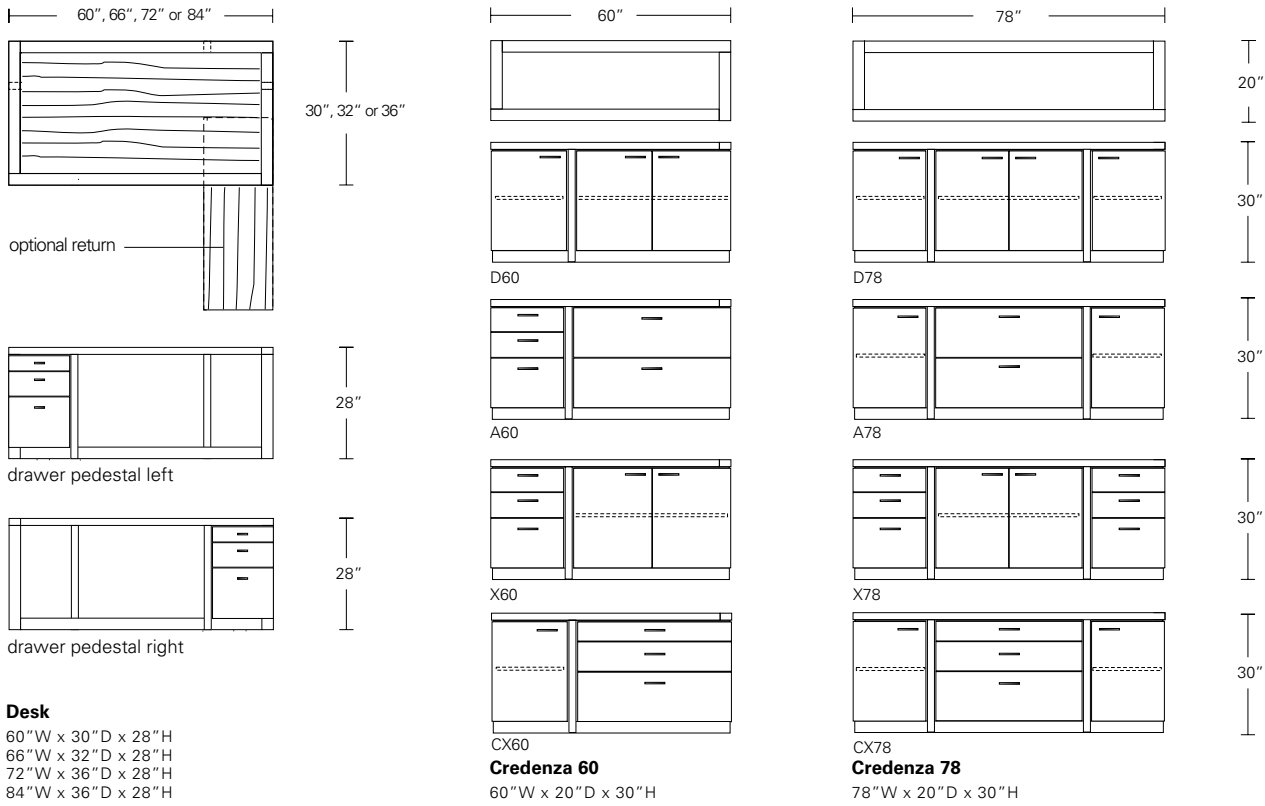

OFFSET DESK & CREDENZA

DESCRIPTION	FINISH OPTIONS	
Offset Desk: Veneer top with solid wood frame. Solid wood base with levelers. Standard Options: Bar pulls in satin brass, medium bronze, dark bronze, and satin or polished stainless steel. Wood or metal grommet same finish as hardware and modesty panel. Custom Orders: Custom sizes, woods and finishes are available. Please request a price quotation.	Standard - Natural / Stained: Bronze Ash, Burnt Ash, Ebonized Ash, Grey Ash, Medium Mahogany, Oak, Bluff Oak, Grey Oak, Fumed Oak, Ebonized Oak, Walnut, Medium Walnut, Dark Walnut, Ebonized Walnut, Grey Walnut, Silver Walnut, Terra Walnut, Bronze Walnut, Claro Toned Walnut.	
	Premium - Cerused / Bleached: Bleached Ash, Cerused Grey Ash, Cerused Bronze Ash, Cerused Burnt Ash, Cerused Mahogany, Cerused Dark Mahogany, Bleached Walnut, Cerused Walnut, Cerused Grey Walnut, Cerused Silver Walnut, Cerused Bronze Walnut, Cerused Oak, Bleached Oak.