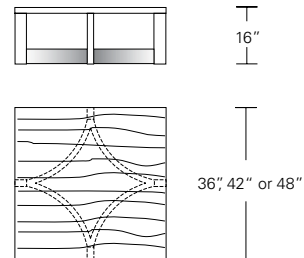

Square Wood Top

Base Only for Oval or Rectangular Top

48"W x 27"D x 16"H
54"W x 30"D x 16"H

Oval or Rectangular Inset Glass Top

Oval or Rectangular Wood Top

DESCRIPTION

FINISH OPTIONS

Nexus Cocktail Table:
Inset glass top or veneer top with solid wood or thick veneer edging. Curved base with solid wood vertical frame members and levelers.