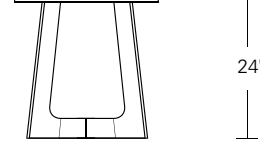

Rectangular
24"W x 18"D x 24"H