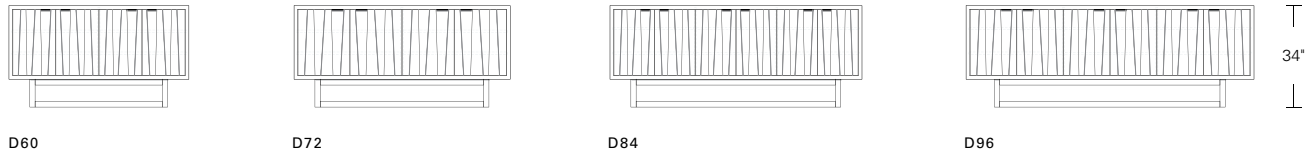

DESCRIPTION	FINISH OPTIONS	
Octave Casegoods: Veneer cabinet with mitered solid wood face frame. Sculpted solid wood fronts, drawers and doors. Solid wood base with levelers. Standard Options: Drawer inserts, removable back with wire management. Satin brass, medium bronze, dark bronze, and satin stainless steel pulls. Contrasting base finish. Two tone finish. Custom Orders: Custom sizes, woods and finishes are available. Please request a price quotation.	Standard - Natural / Stained: Bronze Ash, Burnt Ash, Ebonized Ash, Grey Ash, Medium Mahogany, Oak, Bluff Oak, Grey Oak, Fumed Oak, Ebonized Oak, Walnut, Medium Walnut, Dark Walnut, Ebonized Walnut, Grey Walnut, Silver Walnut, Terra Walnut, Bronze Walnut, Claro Toned Walnut.	Premium - Cerused / Bleached: Bleached Ash, Cerused Grey Ash, Cerused Bronze Ash, Cerused Burnt Ash, Cerused Mahogany, Cerused Dark Mahogany, Bleached Walnut, Cerused Walnut, Cerused Grey Walnut, Cerused Silver Walnut, Cerused Bronze Walnut, Cerused Oak, Bleached Oak.
	Custom Finishes Claro Walnut Fronts- at additional cost.