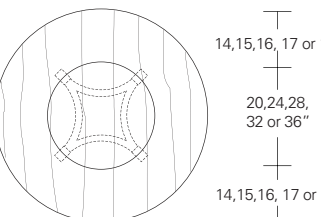

14,15,16, 17 or 18"

20,24,28, 32 or 36"

14,15,16, 17 or 18"

48, 54, 60, 66 or 72"