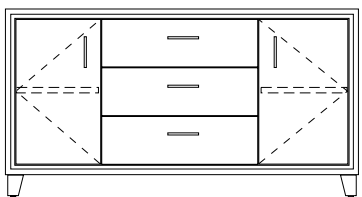

Arris Sideboard