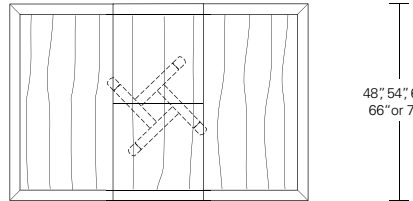

Square Extension Table (w/self-storing leaf)

48" W (68" w/one 20" leaf) x 48" D x 29" H
54" W (74" w/one 20" leaf) x 54" D x 29" H
60" W (84" w/one 24" leaf) x 60" D x 29" H
66" W (90" w/one 24" leaf) x 66" D x 29" H
72" W (96" w/one 24" leaf) x 72" D x 29" H