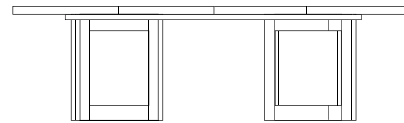

68", 74", 84", 90" or 96"

96", 102", 108", 114" or 120"