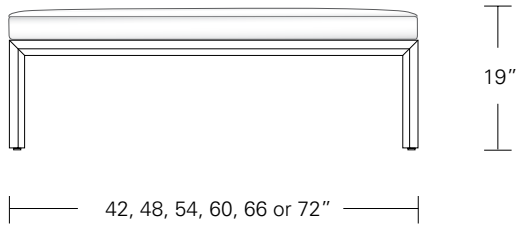

Arris Ottoman

- 21"W x 17"D x 19"H
- 27"W x 17"D x 19"H
- 33"W x 17"D x 19"H
- 36"W x 17"D x 19"H

Arris Bench

- 42"W x 17"D x 19"H
- 48"W x 17"D x 19"H
- 54"W x 17"D x 19"H
- 60"W x 17"D x 19"H
- 66"W x 17"D x 19"H
- 72"W x 17"D x 19"H

DESCRIPTION	FINISH OPTIONS	
Arris Ottoman & Bench: Profiled and mitered solid wood frame with upholstered seat. Levelers. Custom Orders: Custom sizes, woods and finishes are available. Please request a price quotation.	Standard - Natural / Stained: Bronze Ash, Burnt Ash, Ebonized Ash, Grey Ash, Medium Mahogany, Oak, Bluff Oak, Grey Oak, Fumed Oak, Ebonized Oak, Walnut, Medium Walnut, Dark Walnut, Ebonized Walnut, Grey Walnut, Silver Walnut, Terra Walnut, Bronze Walnut, Claro Toned Walnut.	Premium - Cerused / Bleached: Bleached Ash, Cerused Grey Ash, Cerused Bronze Ash, Cerused Burnt Ash, Cerused Mahogany, Cerused Dark Mahogany, Bleached Walnut, Cerused Walnut, Cerused Grey Walnut, Cerused Silver Walnut, Cerused Bronze Walnut, Cerused Oak, Bleached Oak.