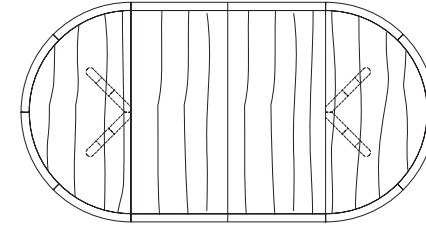

CAMEO SQUARE EXTENSION TABLE

Shown in Ebonized Ash with Medium Bronze metal inlay.

The Cameo Square Extension Table features a graphic geometric base design that forms two intersecting circles. The base splits to accommodate one or two 24" leaves. Cameos are available in several shapes, sizes, and in fixed or extension versions. A wide range of wood finishes and metal inlay options offer endless variations.

54W x 54D x 29H
(78" w/1 LEAF, 102" w/2 LEAVES)

CAMEO ROUND & SQUARE TABLE

29"

25 1/2" 29 1/4"

72", 78", 84", 90" or 96"

96", 102", 108", 114" or 120"

42", 48", 54",
60", 66" or 72"

Cameo Round Table

42"W x 42"D x 29"H
48"W x 48"D x 29"H
54"W x 54"D x 29"H
60"W x 60"D x 29"H
66"W x 66"D x 29"H
72"W x 72"D x 29"H

Round Extension Table (split base with one leaf)

48"W (72" w/one 24" leaf) x 48"D x 29 1/4"H
54"W (78" w/one 24" leaf) x 54"D x 29 1/4"H
60"W (84" w/one 24" leaf) x 60"D x 29 1/4"H
66"W (90" w/one 24" leaf) x 66"D x 29 1/4"H
72"W (96" w/one 24" leaf) x 72"D x 29 1/4"H

Round Extension Table (split base with two leaves)

48"W (96" w/two 24" leaves) x 48"D x 29 1/4"H
54"W (102" w/two 24" leaves) x 54"D x 29 1/4"H
60"W (108" w/two 24" leaves) x 60"D x 29 1/4"H
66"W (114" w/two 24" leaves) x 66"D x 29 1/4"H
72"W (120" w/two 24" leaves) x 72"D x 29 1/4"H