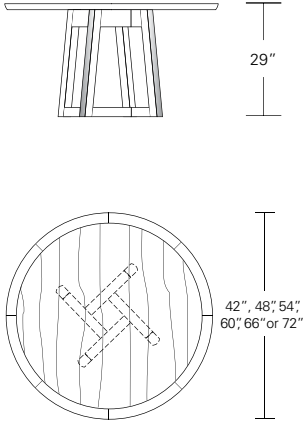

ROULETTE ROUND & SQUARE TABLES

Roulette Round Table

42" W x 42" D x 29" H
48" W x 48" D x 29" H
54" W x 54" D x 29" H
60" W x 60" D x 29" H
66" W x 66" D x 29" H
72" W x 72" D x 29" H