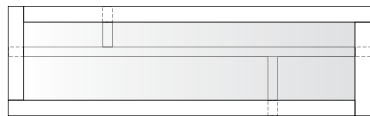

Inset glass top

- 48" W x 16" D x 32" H
- 54" W x 16" D x 32" H
- 60" W x 18" D x 32" H
- 72" W x 18" D x 32" H
- 84" W x 18" D x 32" H

Wood top

- 48" W x 16" D x 32" H
- 54" W x 16" D x 32" H
- 60" W x 18" D x 32" H
- 72" W x 18" D x 32" H
- 84" W x 18" D x 32" H

DESCRIPTION	FINISH OPTIONS	
Offset Console: Inset glass top or veneer top with solid wood frame. Base with solid wood frame members. Standard Options: Premium Optiwhite, Bronze or Grey Glass. Custom Orders: Custom sizes, woods and finishes are available. Please request a price quotation.	Standard - Natural / Stained: Bronze Ash, Burnt Ash, Ebonized Ash, Grey Ash, Medium Mahogany, Oak, Bluff Oak, Grey Oak, Fumed Oak, Ebonized Oak, Walnut, Medium Walnut, Dark Walnut, Ebonized Walnut, Grey Walnut, Silver Walnut, Terra Walnut, Bronze Walnut, Claro Toned Walnut.	Premium - Cerused / Bleached: Bleached Ash, Cerused Grey Ash, Cerused Bronze Ash, Cerused Burnt Ash, Cerused Mahogany, Cerused Dark Mahogany, Bleached Walnut, Cerused Walnut, Cerused Grey Walnut, Cerused Silver Walnut, Cerused Bronze Walnut, Cerused Oak, Bleached Oak.