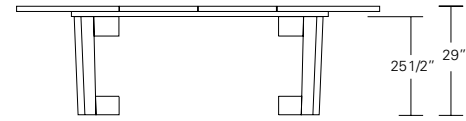

Extension version with one leaf

DUETTE SQUARE TABLE

72W x 72D x 29H

Shown in Oak.

The interlocking base of the Duette Square Table supports two large slabs of solid wood. An artistic selection of random matched planks celebrate the informal beauty of natural wood. Smoothly finished end grain highlights its unique visual nuances. Extension versions with one or two leaves are available.

DUETTE ROUND & SQUARE TABLES

29"

48", 54", 60", 66" or 72"

48", 54", 60",
66" or 72"

Duette Round Table

48"W x 48"D x 29"H
54"W x 54"D x 29"H
60"W x 60"D x 29"H
66"W x 66"D x 29"H
72"W x 72"D x 29"H

25 1/2" 29"

68", 74", 84", 90" or 96"

48", 54", 60",
66" or 72"

Duette Round Extension Table (with one leaf)

48"W (68" w/one 20" leaf) x 48"D x 29"H
54"W (74" w/one 20" leaf) x 54"D x 29"H
60"W (84" w/one 24" leaf) x 60"D x 29"H
66"W (90" w/one 24" leaf) x 66"D x 29"H
72"W (96" w/one 24" leaf) x 72"D x 29"H