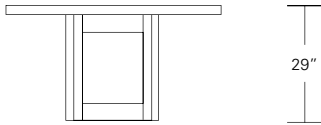

Nested position

Extended with one leaf

Extended with two leaves

NEXUS SQUARE EXTENSION TABLE - SPLIT BASE

**54W x 54D x 29H
(78W-1 LEAF, 102W-2 LEAVES)**

Shown in Dark Walnut.

This table's precise yet simple base form begins with curved wood stretchers that are masterfully bisected then joined to the table's legs. As leaves are added, the pedestal base divides on a diagonal axis. The flexibility of the design is a perfect match for a multiplicity of dining needs.