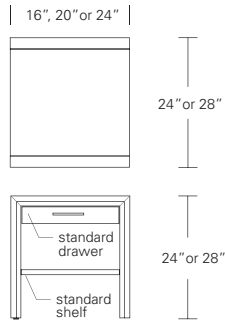

Arris Slim

16"W x 24" or 28"D x 24" or 28"H
20"W x 24" or 28"D x 24" or 28"H
24"W x 24" or 28"D x 24" or 28"H