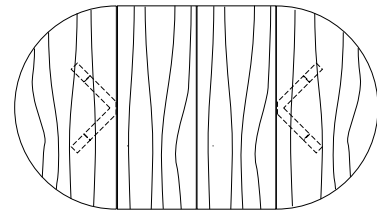

25 1/2" 29"

48", 54", 60",
66" or 72"

Duette Round Extension Table (with one leaf)

48"W (68" w/one 20" leaf) x 48"D x 29"H
54"W (74" w/one 20" leaf) x 54"D x 29"H
60"W (84" w/one 24" leaf) x 60"D x 29"H
66"W (90" w/one 24" leaf) x 66"D x 29"H
72"W (96" w/one 24" leaf) x 72"D x 29"H

96", 102", 108", 114" or 120"

25 1/2" 29"

48", 54", 60",
66" or 72"

Duette Round Extension Table (split base with two leaves)

48"W (96" w/two 24" leaves) x 48"D x 29"H
54"W (102" w/two 24" leaves) x 54"D x 29"H
60"W (108" w/two 24" leaves) x 60"D x 29"H
66"W (114" w/two 24" leaves) x 66"D x 29"H
72"W (120" w/two 24" leaves) x 72"D x 29"H