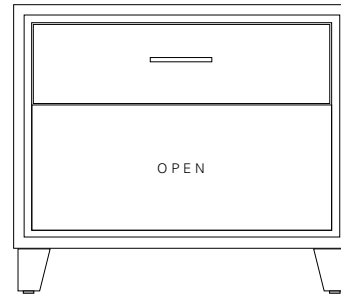

Arris Night Cabinet C
(one drawer, open below)