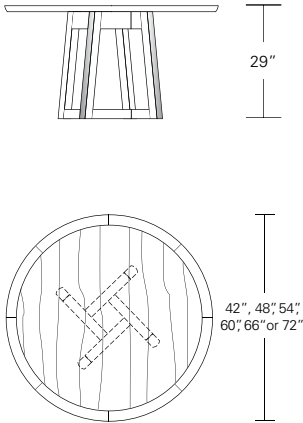

ROULETTE ROUND & SQUARE TABLES

Roulette Round Table

42" W x 42" D x 29" H
48" W x 48" D x 29" H
54" W x 54" D x 29" H
60" W x 60" D x 29" H
66" W x 66" D x 29" H
72" W x 72" D x 29" H