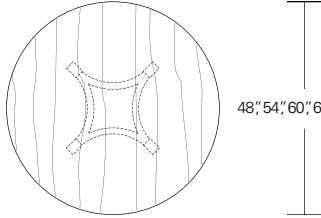

48", 54", 60", 66" or 72"