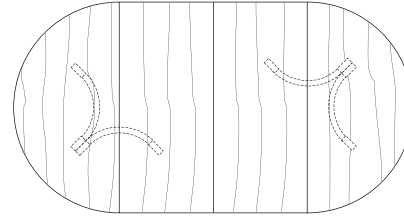

Nexus Round Table

48"W x 48"D x 29"H
54"W x 54"D x 29"H
60"W x 60"D x 29"H
66"W x 66"D x 29"H
72"W x 72"D x 29"H

Round Extension Table (with self storing leaf)

48"W (68" w/one 20"leaf) x 48"D x 29"H
54"W (74" w/one 20"leaf) x 54"D x 29"H
60"W (84" w/one 24"leaf) x 60"D x 29"H
66"W (90" w/one 24"leaf) x 66"D x 29"H
72"W (96" w/one 24"leaf) x 72"D x 29"H

Round Split Base Extension Table

48"W (96" w/two 24"leaves) x 48"D x 29"H
54"W (102" w/two 24"leaves) x 54"D x 29"H
60"W (108" w/two 24"leaves) x 60"D x 29"H
66"W (114" w/two 24"leaves) x 66"D x 29"H
72"W (120" w/two 24"leaves) x 72"D x 29"H