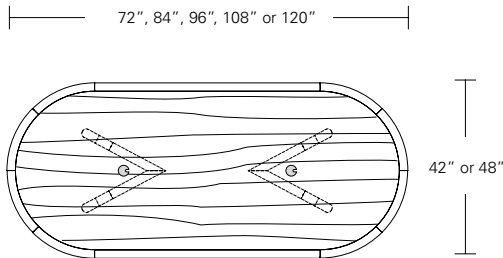

BRUNEAU TABLE

Bruneau Table

72"W x 38"D x 29"H 108"W x 44"D x 29"H
 84"W x 40"D x 29"H 120"W x 48"D x 29"H
 96"W x 42"D x 29"H

Bruneau Extension Table E (w/ end caps)

72"W (104"w/two 16"leaves) x 38"D x 29"H
 84"W (120"w/two 18"leaves) x 40"D x 29"H
 96"W (132"w/two 18"leaves) x 42"D x 29"H
 108"W (144"w/two 18"leaves) x 44"D x 29"H
 120"W (156"w/two 18"leaves) x 48"D x 29"H

Square Extension Table (split base with two leaves)

48"W (96" w/two 24" leaves) x 48"D x 29 1/4"H
54"W (102" w/two 24" leaves) x 54"D x 29 1/4"H
60"W (108" w/two 24" leaves) x 60"D x 29 1/4"H
66"W (114" w/two 24" leaves) x 66"D x 29 1/4"H
72"W (120" w/two 24" leaves) x 72"D x 29 1/4"H

CAMEO RACETRACK TABLE

96W x 42D x 29H

Shown in Walnut with
Dark Bronze inlay.

The Cameo Table features sweeping circular cut-outs in its solid wood table base. The negative space created forms a compelling visual design matrix. The Cameo is available in several sizes, shapes and in fixed or extension versions. An optional metal inlay outlines the table top and the edges of the table base.

Rectangular Table

Extension Table

Racetrack Table

Racetrack Extension Table

- 72" W x 42" D x 29" H
- 84" W x 42" D x 29" H
- 96" W x 42" D x 29" H
- 108" W x 42" D x 29" H
- 120" W x 48" D x 29" H

- 72" W (96" w/one leaf, 120" w/two 24" leaves) x 42" D x 29 1/4" H
- 84" W (108" w/one leaf, 132" w/two 24" leaves) x 42" D x 29 1/4" H
- 96" W (120" w/one leaf, 144" w/two 24" leaves) x 42" D x 29 1/4" H
- 108" W (132" w/one leaf, 156" w/two 24" leaves) x 42" D x 29 1/4" H
- 120" W (144" w/one leaf, 168" w/two 24" leaves) x 48" D x 29 1/4" H