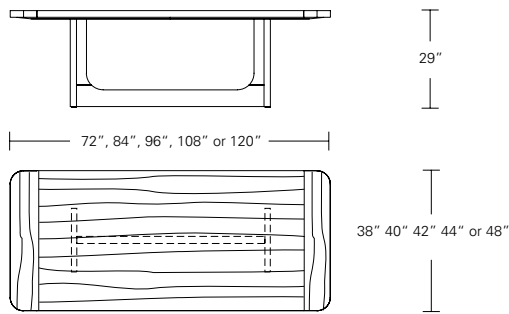

BEDS

LUNA BED	236
ARRIS BED	238
PLATEAU BED	240

FINISHES

WALNUT	242
ASH	244
OAK & MAHOGANY	245

BRUNEAU TABLE

108W x 44D x 29H

Shown in Walnut with Medium Bronze metal.

The Bruneau Table combines U shaped base components with a radiused corner table top. The metal end caps create a linear closure to the open ends of the modern trestle base. Available in fixed or extension versions in a wide range of sizes and finishes.

BRUNEAU TABLE

Bruneau Table

72"W x 38"D x 29"H 108"W x 44"D x 29"H
 84"W x 40"D x 29"H 120"W x 48"D x 29"H
 96"W x 42"D x 29"H

Bruneau Extension Table E (w/ end caps)

72"W (104"w/two 16"leaves) x 38"D x 29"H
 84"W (120"w/two 18"leaves) x 40"D x 29"H
 96"W (132"w/two 18"leaves) x 42"D x 29"H
 108"W (144"w/two 18"leaves) x 44"D x 29"H
 120"W (156"w/two 18"leaves) x 48"D x 29"H

Bruneau Extension Table E (with leaves on ends)

Bruneau Extension Table C (w/ leaves in center)

72"W (104"w/two 16"leaves) x 38"D x 29 1/4"H
 84"W (120"w/two 18"leaves) x 40"D x 29 1/4"H
 96"W (132"w/two 18"leaves) x 42"D x 29 1/4"H
 108"W (144"w/two 18"leaves) x 44"D x 29 1/4"H
 120"W (156"w/two 18"leaves) x 48"D x 29 1/4"H

48", 54", 60", 66" or 72"

Cameo Square Table

42"W x 42"D x 29"H
48"W x 48"D x 29"H
54"W x 54"D x 29"H
60"W x 60"D x 29"H
66"W x 66"D x 29"H
72"W x 72"D x 29"H

Square Extension Table (split base with one leaf)