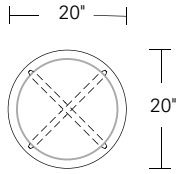

KEMIZO SIDE TABLES

Round
20"W x 20"D x 22"H