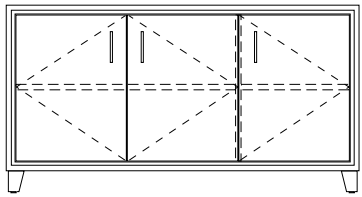

ARRIS SIDEBOARD AND MEDIA CONSOLE

72W x 21D x 30H
72W x 21D x 24H

Shown in Cersed Burnt Ash with
Satin Stainless hardware.

Named after the edge resulting from the joinery of two beveled planes, Arris Casegoods visually draw the eye into their fine craftsmanship. A variety of door and drawer combinations offer a stylish yet functional range of storage motifs.