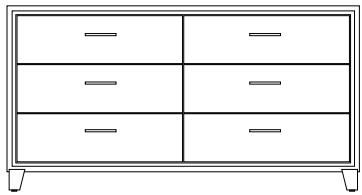

Arris Dresser