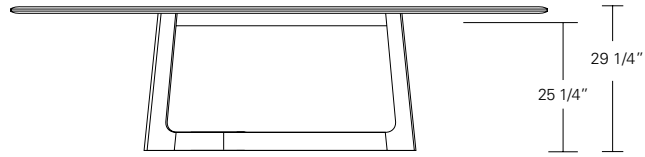

Edge Detail Options:

 Veneer top with solid wood profiled edges on top and bottom.

 Veneer top with solid wood profiled edge on top and optional metal inlay on bottom.

Desk or Conference Table Options:

Matching wood or metal grommets and wire management.

KEMIZO TABLE

96W x 42D x 29H

Shown in Terra Walnut.

The Kemizo Table base features a main diagonal stretcher with angled offset legs. The profiled edges and radii soften the angular form of the table base. This streamlined all wood version has a compelling double profiled table top edge. Available with an optional metal inlay and in fixed or extension versions.

Kemizo Table

- 72" W x 42" D x 29" H
- 84" W x 42" D x 29" H
- 96" W x 42" D x 29" H
- 108" W x 42" D x 29" H
- 120" W x 48" D x 29" H

Kemizo Extension Table

- 72" W (104" w/two 16" leaves) x 42" D x 29 1/4" H
- 84" W (120" w/two 18" leaves) x 42" D x 29 1/4" H
- 96" W (132" w/two 18" leaves) x 42" D x 29 1/4" H
- 108" W (144" w/two 18" leaves) x 42" D x 29 1/4" H
- 120" W (156" w/two 18" leaves) x 48" D x 29 1/4" H