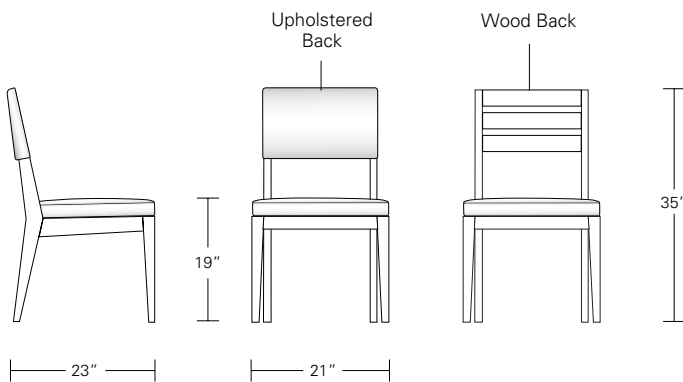

ARM: 23 1/2W x 23D x 35H

SIDE: 21W x 23D x 35H

Cadet Chair

19"W x 22"D x 33"H

Cadet Arm Chair

21 1/2"W x 22"D x 33"H

Chevron Chair

21"W x 23"D x 35"H