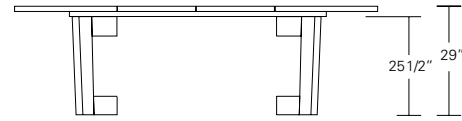

DUETTE ROUND & SQUARE TABLES

29"

48", 54", 60", 66" or 72"

48", 54", 60",
66" or 72"

Duette Round Table

48"W x 48"D x 29"H
54"W x 54"D x 29"H
60"W x 60"D x 29"H
66"W x 66"D x 29"H
72"W x 72"D x 29"H

25 1/2" 29"

68", 74", 84", 90" or 96"

48", 54", 60",
66" or 72"

Duette Round Extension Table (with one leaf)

48"W (68" w/one 20" leaf) x 48"D x 29"H
54"W (74" w/one 20" leaf) x 54"D x 29"H
60"W (84" w/one 24" leaf) x 60"D x 29"H
66"W (90" w/one 24" leaf) x 66"D x 29"H
72"W (96" w/one 24" leaf) x 72"D x 29"H