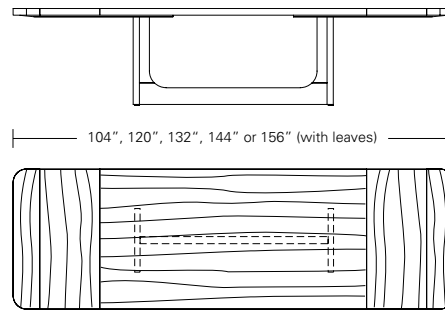

Bruneau Extension Table E (with leaves on ends)

Bruneau Extension Table C (w/ leaves in center)

72"W (104"w/two 16"leaves) x 38"D x 29 1/4"H
 84"W (120"w/two 18"leaves) x 40"D x 29 1/4"H
 96"W (132"w/two 18"leaves) x 42"D x 29 1/4"H
 108"W (144"w/two 18"leaves) x 44"D x 29 1/4"H
 120"W (156"w/two 18"leaves) x 48"D x 29 1/4"H

BRUNEAU EXTENSION TABLE

**96W x 42D x 29.25H
(132" w/2 18" LEAVES)**

Shown in Walnut with Medium Bronze metal.

The Bruneau Extension "E" features pull-out end caps with radiused corners to add the table leaves. The metal end caps create a linear closure to the open ends of the modern trestle base. Available in extension or in fixed versions in a wide range of sizes and finishes.

BRUNEAU TABLE

Bruneau Table

72"W x 38"D x 29"H 108"W x 44"D x 29"H
 84"W x 40"D x 29"H 120"W x 48"D x 29"H
 96"W x 42"D x 29"H

Bruneau Extension Table E (w/ end caps)

72"W (104"w/two 16"leaves) x 38"D x 29"H
 84"W (120"w/two 18"leaves) x 40"D x 29"H
 96"W (132"w/two 18"leaves) x 42"D x 29"H
 108"W (144"w/two 18"leaves) x 44"D x 29"H
 120"W (156"w/two 18"leaves) x 48"D x 29"H