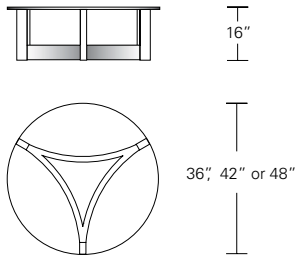

Base Only for Round Top

36"W x 36"D x 16"H
42"W x 42"D x 16"H
48"W x 48"D x 16"H