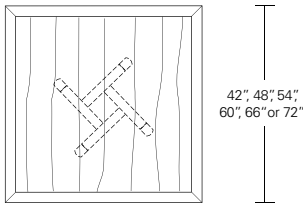

Roulette Square Table

42" W x 42" D x 29" H
48" W x 48" D x 29" H
54" W x 54" D x 29" H
60" W x 60" D x 29" H
66" W x 66" D x 29" H
72" W x 72" D x 29" H