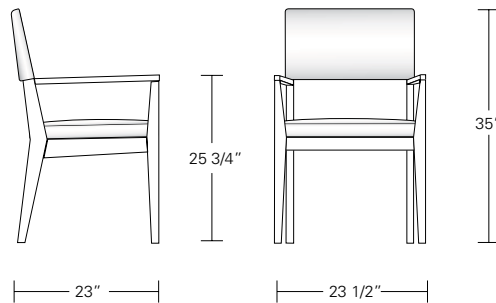

ARM: 23 1/2W x 23D x 35H

SIDE: 21W x 23D x 35H

Cadet Chair

19"W x 22"D x 33"H

Cadet Arm Chair

21 1/2"W x 22"D x 33"H

Chevron Chair

21"W x 23"D x 35"H