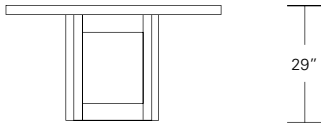

NEXUS ROUND TABLE WITH INSET LAZY SUSAN

60W x 60D x 29H

Shown in Medium Mahogany with optional Lazy Susan.

This table's precise yet simple base form begins with curved stretchers that are masterfully bisected then joined to the table's legs. The stylish functionality of the optional inset Lazy Susan will add a communal touch to both elegant and informal gatherings.