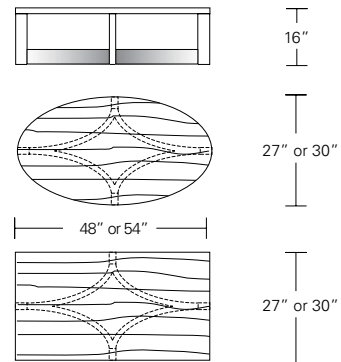

Square Wood Top

Base Only for Oval or Rectangular Top

48"W x 27"D x 16"H
54"W x 30"D x 16"H

Oval or Rectangular Inset Glass Top

Oval or Rectangular Wood Top

DESCRIPTION

FINISH OPTIONS

Nexus Cocktail Table:
Inset glass top or veneer top with solid wood or thick veneer edging. Curved base with solid wood vertical frame members and levelers.