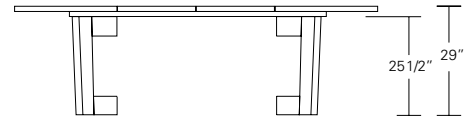

DUETTE ROUND & SQUARE TABLES

48", 54", 60", 66" or 72"

48", 54", 60",
66" or 72"

Duette Round Table

48"W x 48"D x 29"H
54"W x 54"D x 29"H
60"W x 60"D x 29"H
66"W x 66"D x 29"H
72"W x 72"D x 29"H

68", 74", 84", 90" or 96"

25 1/2" 29"

48", 54", 60",
66" or 72"

Duette Round Extension Table (with one leaf)

48"W (68" w/one 20" leaf) x 48"D x 29"H
54"W (74" w/one 20" leaf) x 54"D x 29"H
60"W (84" w/one 24" leaf) x 60"D x 29"H
66"W (90" w/one 24" leaf) x 66"D x 29"H
72"W (96" w/one 24" leaf) x 72"D x 29"H