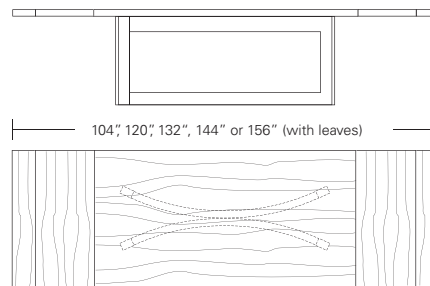

Nexus Extension Table E (with leaves)