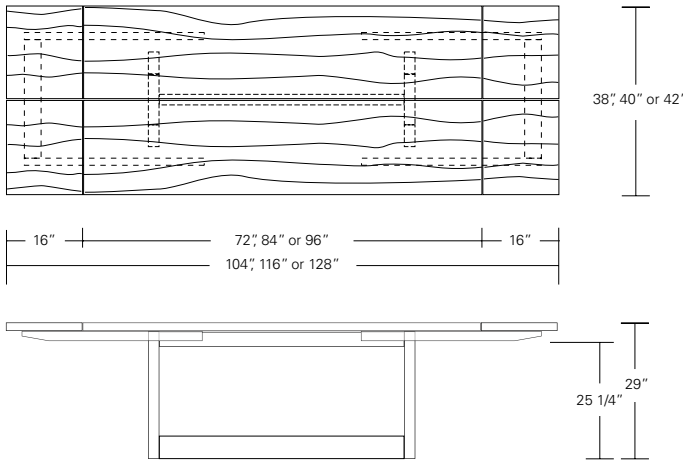

48" W (68" w/one 20" leaf) x 48" D x 29" H
 54" W (74" w/one 20" leaf) x 54" D x 29" H
 60" W (84" w/one 24" leaf) x 60" D x 29" H
 66" W (90" w/one 24" leaf) x 66" D x 29" H
 72" W (96" w/one 24" leaf) x 72" D x 29" H

Duette Table

72\"/>

Duette Live Edge Option

Duette Butterfly Option

Duette Extension Table

72\"/>

Duette Table V Base

Duette Table X Base