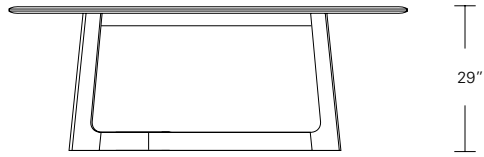

Rectangular Table

Extension Table

Racetrack Table

Racetrack Extension Table

- 72" W x 42" D x 29" H
- 84" W x 42" D x 29" H
- 96" W x 42" D x 29" H
- 108" W x 42" D x 29" H
- 120" W x 48" D x 29" H

- 72" W (96" w/one leaf, 120" w/two 24" leaves) x 42" D x 29 1/4" H
- 84" W (108" w/one leaf, 132" w/two 24" leaves) x 42" D x 29 1/4" H
- 96" W (120" w/one leaf, 144" w/two 24" leaves) x 42" D x 29 1/4" H
- 108" W (132" w/one leaf, 156" w/two 24" leaves) x 42" D x 29 1/4" H
- 120" W (144" w/one leaf, 168" w/two 24" leaves) x 48" D x 29 1/4" H

Edge Detail Options:

 Veneer top with solid wood profiled edges on top and bottom.

 Veneer top with solid wood profiled edge on top and optional metal inlay on bottom.

Desk or Conference Table Options:

Matching wood or metal grommets and wire management.

KEMIZO TABLE

96W x 42D x 29H

Shown in Terra Walnut.

The Kemizo Table base features a main diagonal stretcher with angled offset legs. The profiled edges and radii soften the angular form of the table base. This streamlined all wood version has a compelling double profiled table top edge. Available with an optional metal inlay and in fixed or extension versions.

Kemizo Table

- 72" W x 42" D x 29" H
- 84" W x 42" D x 29" H
- 96" W x 42" D x 29" H
- 108" W x 42" D x 29" H
- 120" W x 48" D x 29" H

Kemizo Extension Table

- 72" W (104" w/two 16" leaves) x 42" D x 29 1/4" H
- 84" W (120" w/two 18" leaves) x 42" D x 29 1/4" H
- 96" W (132" w/two 18" leaves) x 42" D x 29 1/4" H
- 108" W (144" w/two 18" leaves) x 42" D x 29 1/4" H
- 120" W (156" w/two 18" leaves) x 48" D x 29 1/4" H