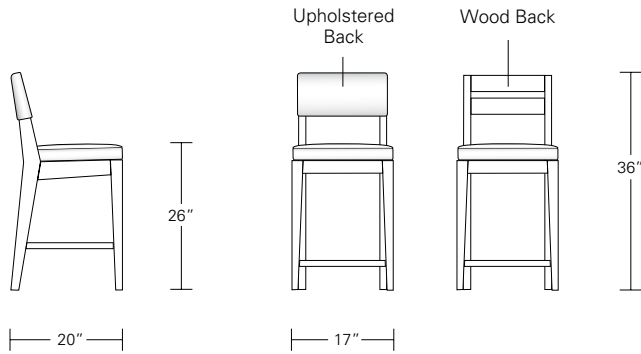

Cadet Counter Stool

17"W x 20"D x 36"H