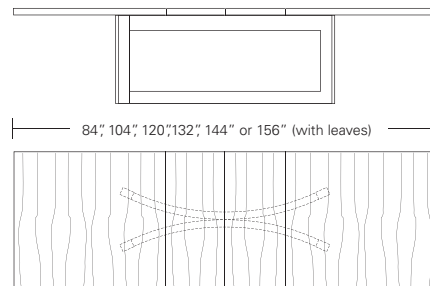

Nexus Extension Table E (with end caps)

- 72" W (104" w/two 16" leaves) x 38" D x 29 1/4" H
- 84" W (120" w/two 18" leaves) x 40" D x 29 1/4" H
- 96" W (132" w/two 18" leaves) x 42" D x 29 1/4" H
- 108" W (120" w/two 18" leaves) x 44" D x 29 1/4" H
- 120" W (132" w/two 18" leaves) x 48" D x 29 1/4" H

Nexus Extension Table E (with leaves)

Nexus Extension Table C (with leaves in center)

- 60" W (84" w/one 24" leaf) x 32" D x 29 1/4" H
- 72" W (104" w/two 16" leaves) x 38" D x 29 1/4" H
- 84" W (120" w/two 18" leaves) x 40" D x 29 1/4" H
- 96" W (132" w/two 18" leaves) x 42" D x 29 1/4" H
- 108" W (120" w/two 18" leaves) x 44" D x 29 1/4" H
- 120" W (132" w/two 18" leaves) x 48" D x 29 1/4" H