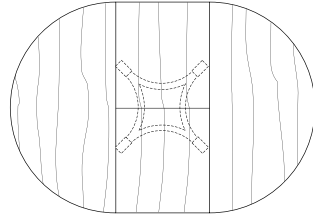

Nexus Round Table

48"W x 48"D x 29"H
54"W x 54"D x 29"H
60"W x 60"D x 29"H
66"W x 66"D x 29"H
72"W x 72"D x 29"H

Round Extension Table (with self storing leaf)

48"W (68" w/one 20"leaf) x 48"D x 29"H
54"W (74" w/one 20"leaf) x 54"D x 29"H
60"W (84" w/one 24"leaf) x 60"D x 29"H
66"W (90" w/one 24"leaf) x 66"D x 29"H
72"W (96" w/one 24"leaf) x 72"D x 29"H

Round Split Base Extension Table

48"W (96" w/two 24"leaves) x 48"D x 29"H
54"W (102" w/two 24"leaves) x 54"D x 29"H
60"W (108" w/two 24"leaves) x 60"D x 29"H
66"W (114" w/two 24"leaves) x 66"D x 29"H
72"W (120" w/two 24"leaves) x 72"D x 29"H