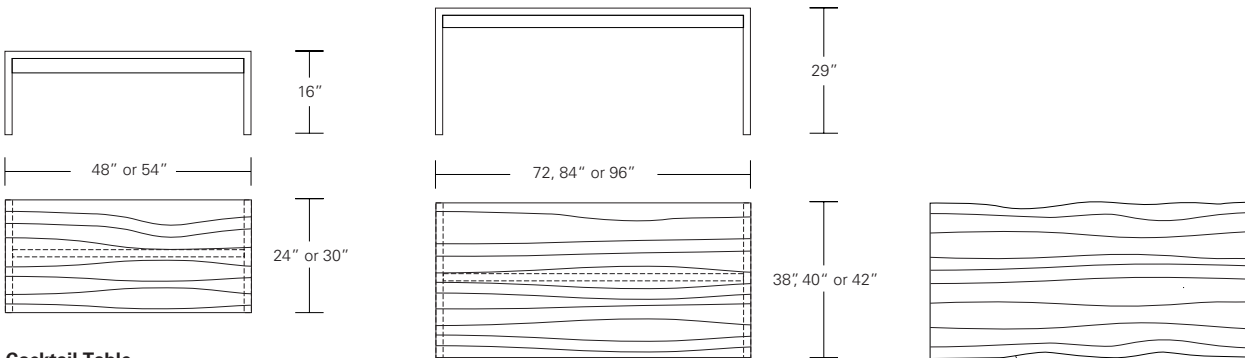

Cocktail Table

48"W x 24"D x 16"H
54"W x 30"D x 16"H

Table

72"W x 38"D x 29"H
84"W x 40"D x 29"H
96"W x 42"D x 29"H

live edge option
(depending on availability)

DESCRIPTION FINISH OPTIONS

Timbre Bench, Console, Table:

Solid wood wrap with waterfall grain (depending on slab availability).

Custom Orders:

Custom sizes, woods and finishes are available. Please request a price quotation.

Standard - Natural / Stained:

Bronze Ash, Burnt Ash, Ebonized Ash, Grey Ash, Medium Mahogany, Oak, Bluff Oak, Grey Oak, Fumed Oak, Ebonized Oak, Walnut, Medium Walnut, Dark Walnut, Ebonized Walnut, Grey Walnut, Silver Walnut, Terra Walnut, Bronze Walnut, Claro Toned Walnut.

Premium - Cerused / Bleached:

Bleached Ash, Cerused Grey Ash, Cerused Bronze Ash, Cerused Burnt Ash, Cerused Mahogany, Cerused Dark Mahogany, Bleached Walnut, Cerused Walnut, Cerused Grey Walnut, Cerused Silver Walnut, Cerused Bronze Walnut, Cerused Oak, Bleached Oak.