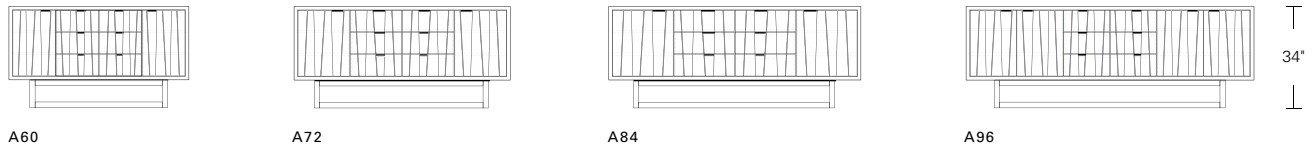

DESCRIPTION	FINISH OPTIONS	
Octave Casegoods: Veneer cabinet with mitered solid wood face frame. Sculpted solid wood fronts, drawers and doors. Solid wood base with levelers. Standard Options: Drawer inserts, removable back with wire management. Satin brass, medium bronze, dark bronze, and satin stainless steel pulls. Contrasting base finish. Two tone finish. Custom Orders: Custom sizes, woods and finishes are available. Please request a price quotation.	Standard - Natural / Stained: Bronze Ash, Burnt Ash, Ebonized Ash, Grey Ash, Medium Mahogany, Oak, Bluff Oak, Grey Oak, Fumed Oak, Ebonized Oak, Walnut, Medium Walnut, Dark Walnut, Ebonized Walnut, Grey Walnut, Silver Walnut, Terra Walnut, Bronze Walnut, Claro Toned Walnut.	Premium - Cerused / Bleached: Bleached Ash, Cerused Grey Ash, Cerused Bronze Ash, Cerused Burnt Ash, Cerused Mahogany, Cerused Dark Mahogany, Bleached Walnut, Cerused Walnut, Cerused Grey Walnut, Cerused Silver Walnut, Cerused Bronze Walnut, Cerused Oak, Bleached Oak.
	Custom Finishes Claro Walnut Fronts- at additional cost.