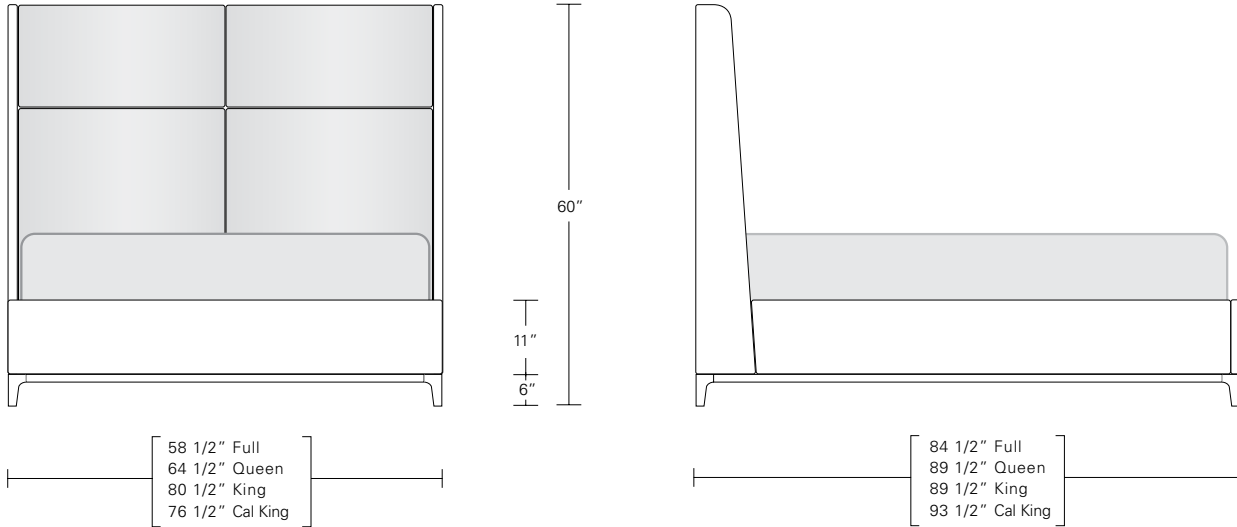

LUNA BED

QUEEN 65W x 89D x 60H

Shown in COM with Bleached Walnut Base.

Luna, the Roman goddess of the moon, will ensure a celestial sleep. This bed features tapered side return wings which enfold its lavish upholstered headboard. The headboard and bed frame ensemble are elevated by a thin hardwood base which transitions into delicate legs.