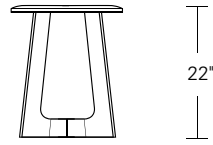

Square
18"W x 18"D x 22"H