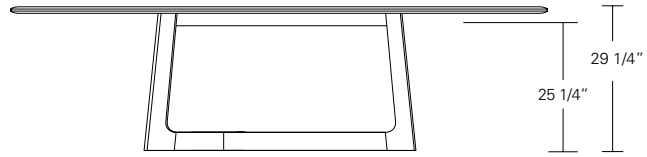

KEMIZO EXTENSION TABLE

84 W x 42 D x 29 1/4 H
(102W w/1 LEAF, 120W w/2 LEAVES)

Extension version shown with self-storing pivoting leaves in Terra Walnut and optional Medium Bronze inlay.

The Kemizo Table features a diagonal linear gesture with rounded corners, softened profiles and an optional metal inlay. The Kemizo Extension Table includes two standard leaves or as shown with self-storing pivoting leaves that fold neatly in the base of the table.

Kemizo Table

- 72" W x 42" D x 29" H
- 84" W x 42" D x 29" H
- 96" W x 42" D x 29" H
- 108" W x 42" D x 29" H
- 120" W x 48" D x 29" H

Kemizo Extension Table

- 72" W (104" w/two 16" leaves) x 42" D x 29 1/4" H
- 84" W (120" w/two 18" leaves) x 42" D x 29 1/4" H
- 96" W (132" w/two 18" leaves) x 42" D x 29 1/4" H
- 108" W (144" w/two 18" leaves) x 42" D x 29 1/4" H
- 120" W (156" w/two 18" leaves) x 48" D x 29 1/4" H

KEMIZO RACETRACK TABLE

96 W x 42 D x 29 1/4 H
(114W w/1 LEAF, 132W w/2 LEAVES)

Extension version shown with self-storing pivoting leaves in in Bluff Oak and optional Satin Brass inlay.

The Kemizo Table features a diagonal linear gesture with rounded corners, softened profiles and an optional metal inlay. The Kemizo Extension Table includes two standard leaves or as shown with self-storing pivoting leaves that fold neatly in the base of the table.