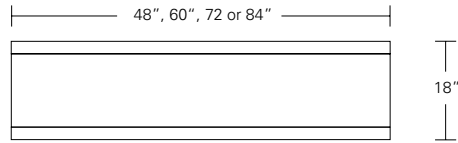

ARRIS CONSOLE, DESK & OTTOMAN

Console

DESCRIPTION	FINISH OPTIONS	
Arris Desk & Console: Profiled and mitered solid wood frame with veneer top. Levelers. Standard Options: Drawers, drawer dividers, shelves, Leather top, modesty panel, leg wire-chase, wood or metal grommets to match hardware. Satin brass, medium bronze, dark bronze, and satin or polished stainless steel pulls. Custom Orders: Custom sizes, woods and finishes are available. Please request a price quotation.	Standard - Natural / Stained: Bronze Ash, Burnt Ash, Ebonized Ash, Grey Ash, Medium Mahogany, Oak, Bluff Oak, Grey Oak, Fumed Oak, Ebonized Oak, Walnut, Medium Walnut, Dark Walnut, Ebonized Walnut, Grey Walnut, Silver Walnut, Terra Walnut, Bronze Walnut, Claro Toned Walnut.	Premium - Cerused / Bleached: Bleached Ash, Cerused Grey Ash, Cerused Bronze Ash, Cerused Burnt Ash, Cerused Mahogany, Cerused Dark Mahogany, Bleached Walnut, Cerused Walnut, Cerused Grey Walnut, Cerused Silver Walnut, Cerused Bronze Walnut, Cerused Oak, Bleached Oak.