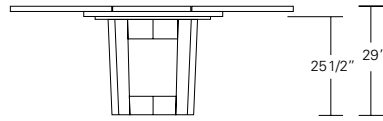

DUETTE ROUND & SQUARE TABLES

48", 54", 60", 66" or 72"

48", 54", 60",
66" or 72"

Duette Round Table

48"W x 48"D x 29"H
54"W x 54"D x 29"H
60"W x 60"D x 29"H
66"W x 66"D x 29"H
72"W x 72"D x 29"H

68", 74", 84", 90" or 96"

25 1/2" 29"

48", 54", 60",
66" or 72"

Duette Round Extension Table (with one leaf)

48"W (68" w/one 20" leaf) x 48"D x 29"H
54"W (74" w/one 20" leaf) x 54"D x 29"H
60"W (84" w/one 24" leaf) x 60"D x 29"H
66"W (90" w/one 24" leaf) x 66"D x 29"H
72"W (96" w/one 24" leaf) x 72"D x 29"H

96", 102", 108", 114" or 120"

25 1/2" 29"

48", 54", 60",
66" or 72"

Duette Round Extension Table (split base with two leaves)

48"W (96" w/two 24" leaves) x 48"D x 29"H
54"W (102" w/two 24" leaves) x 54"D x 29"H
60"W (108" w/two 24" leaves) x 60"D x 29"H
66"W (114" w/two 24" leaves) x 66"D x 29"H
72"W (120" w/two 24" leaves) x 72"D x 29"H