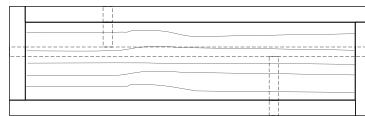

Inset glass top

- 48" W x 16" D x 32" H
- 54" W x 16" D x 32" H
- 60" W x 18" D x 32" H
- 72" W x 18" D x 32" H
- 84" W x 18" D x 32" H

Wood top

- 48" W x 16" D x 32" H
- 54" W x 16" D x 32" H
- 60" W x 18" D x 32" H
- 72" W x 18" D x 32" H
- 84" W x 18" D x 32" H

DESCRIPTION	FINISH OPTIONS	
Offset Console: Inset glass top or veneer top with solid wood frame. Base with solid wood frame members. Standard Options: Premium Optiwhite, Bronze or Grey Glass. Custom Orders: Custom sizes, woods and finishes are available. Please request a price quotation.	Standard - Natural / Stained: Bronze Ash, Burnt Ash, Ebonized Ash, Grey Ash, Medium Mahogany, Oak, Bluff Oak, Grey Oak, Fumed Oak, Ebonized Oak, Walnut, Medium Walnut, Dark Walnut, Ebonized Walnut, Grey Walnut, Silver Walnut, Terra Walnut, Bronze Walnut, Claro Toned Walnut.	Premium - Cerused / Bleached: Bleached Ash, Cerused Grey Ash, Cerused Bronze Ash, Cerused Burnt Ash, Cerused Mahogany, Cerused Dark Mahogany, Bleached Walnut, Cerused Walnut, Cerused Grey Walnut, Cerused Silver Walnut, Cerused Bronze Walnut, Cerused Oak, Bleached Oak.