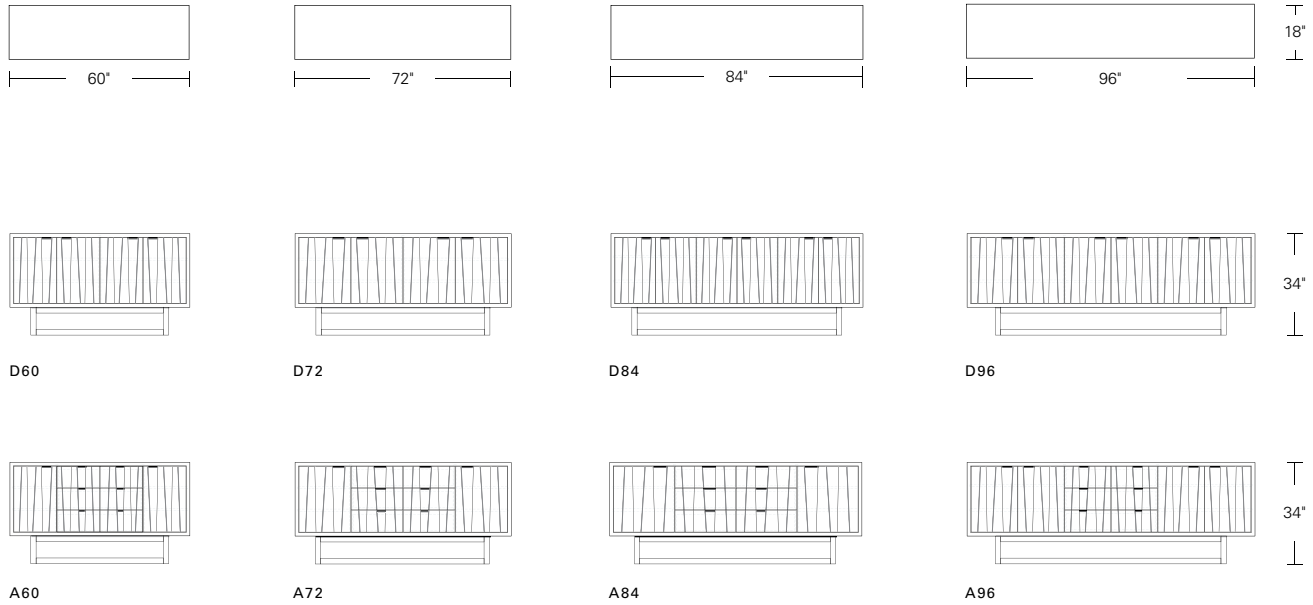

DESCRIPTION	FINISH OPTIONS	
Octave Casegoods: Veneer cabinet with mitered solid wood face frame. Sculpted solid wood fronts, drawers and doors. Solid wood base with levelers. Standard Options: Drawer inserts, removable back with wire management. Satin brass, medium bronze, dark bronze, and satin stainless steel pulls. Contrasting base finish. Two tone finish. Custom Orders: Custom sizes, woods and finishes are available. Please request a price quotation.	Standard - Natural / Stained: Bronze Ash, Burnt Ash, Ebonized Ash, Grey Ash, Medium Mahogany, Oak, Bluff Oak, Grey Oak, Fumed Oak, Ebonized Oak, Walnut, Medium Walnut, Dark Walnut, Ebonized Walnut, Grey Walnut, Silver Walnut, Terra Walnut, Bronze Walnut, Claro Toned Walnut.	Premium - Cerused / Bleached: Bleached Ash, Cerused Grey Ash, Cerused Bronze Ash, Cerused Burnt Ash, Cerused Mahogany, Cerused Dark Mahogany, Bleached Walnut, Cerused Walnut, Cerused Grey Walnut, Cerused Silver Walnut, Cerused Bronze Walnut, Cerused Oak, Bleached Oak.
	Custom Finishes Claro Walnut Fronts- at additional cost.