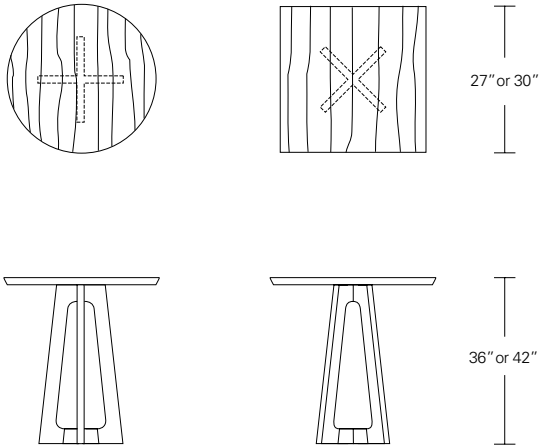

Verona Square Table

42"W x 42"D x 29"H
 48"W x 48"D x 29"H
 54"W x 54"D x 29"H
 60"W x 60"D x 29"H
 66"W x 66"D x 29"H
 72"W x 72"D x 29"H

Square Extension Table (w/self-storing leaf)

48"W (68" w/one 20" leaf) x 48"D x 29"H
 54"W (74" w/one 20" leaf) x 54"D x 29"H
 60"W (84" w/one 24" leaf) x 60"D x 29"H
 66"W (90" w/one 24" leaf) x 66"D x 29"H
 72"W (96" w/one 24" leaf) x 72"D x 29"H

Split Base Round Extension Table

48"W (96" w/two 24" leaves) x 48"D x 29"H
 54"W (102" w/two 24" leaves) x 54"D x 29"H
 60"W (108" w/two 24" leaves) x 60"D x 29"H
 66"W (114" w/two 24" leaves) x 66"D x 29"H
 72"W (120" w/two 24" leaves) x 72"D x 29"H

VERONA CAFE TABLE

30W x 30D x 42H

Shown in Dark Walnut with
Cadet Bar Stools.

The Verona Cafe Table's tall tapered base is formed with modern fluid lines connecting the legs and criss-crossing stretchers. The solid wood table top with beveled profile complements the divergent angles of the table base. Verona Cafe Tables are available in round or square versions in two heights and in a wide selection of finishes.