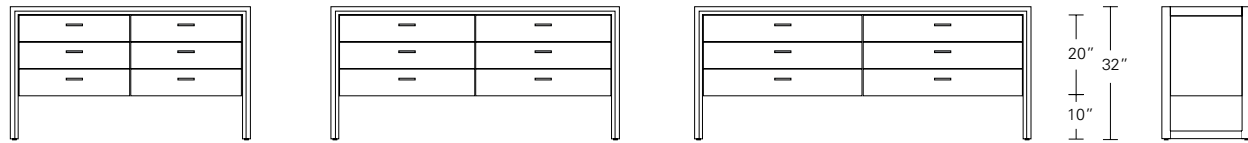

SA60
Arris Sled Dresser

SA72

SA84