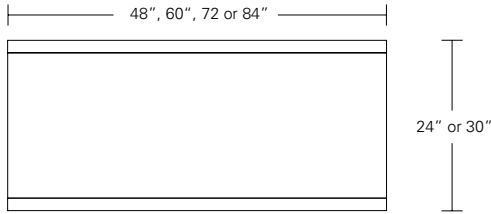

ARRIS CONSOLE, DESK & OTTOMAN

Desk