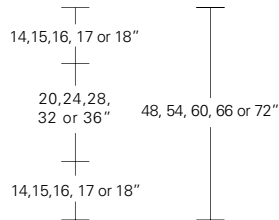

ROULETTE ROUND & SQUARE TABLES

42" W x 42" D x 29" H
48" W x 48" D x 29" H
54" W x 54" D x 29" H
60" W x 60" D x 29" H
66" W x 66" D x 29" H
72" W x 72" D x 29" H

48" W (68" w/one 20" leaf) x 48" D x 29" H
54" W (74" w/one 20" leaf) x 54" D x 29" H
60" W (84" w/one 24" leaf) x 60" D x 29" H
66" W (90" w/one 24" leaf) x 66" D x 29" H
72" W (96" w/one 24" leaf) x 72" D x 29" H

48" W (96" w/two 24" leaves) x 48" D x 29" H
54" W (102" w/two 24" leaves) x 54" D x 29" H
60" W (108" w/two 24" leaves) x 60" D x 29" H
66" W (114" w/two 24" leaves) x 66" D x 29" H
72" W (120" w/two 24" leaves) x 72" D x 29" H

42" W x 42" D x 29" H
48" W x 48" D x 29" H
54" W x 54" D x 29" H
60" W x 60" D x 29" H
66" W x 66" D x 29" H
72" W x 72" D x 29" H

48" W (68" w/one 20" leaf) x 48" D x 29" H
54" W (74" w/one 20" leaf) x 54" D x 29" H
60" W (84" w/one 24" leaf) x 60" D x 29" H
66" W (90" w/one 24" leaf) x 66" D x 29" H
72" W (96" w/one 24" leaf) x 72" D x 29" H

48" W (96" w/two 24" leaves) x 48" D x 29" H
54" W (102" w/two 24" leaves) x 54" D x 29" H
60" W (108" w/two 24" leaves) x 60" D x 29" H
66" W (114" w/two 24" leaves) x 66" D x 29" H
72" W (120" w/two 24" leaves) x 72" D x 29" H

Round

Base Only for Round or Square Top