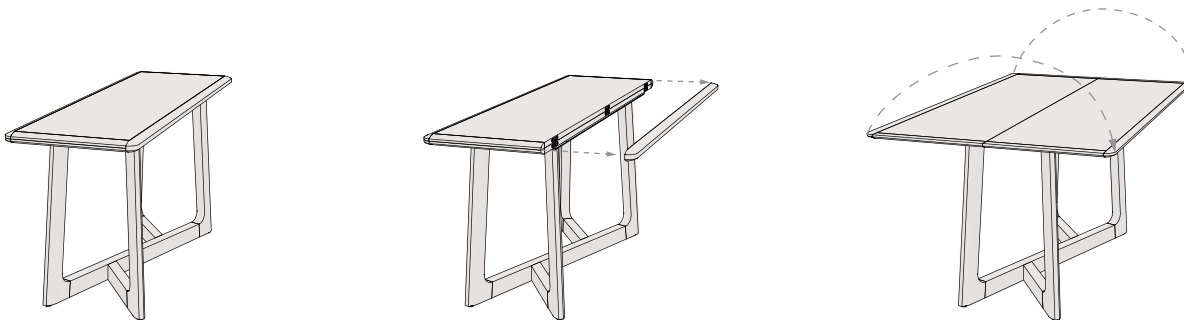

DESCRIPTION	FINISH OPTIONS	
Kemizo Flip-Top Console: Veneer top with solid wood edge. Removable edge cap with hinged table top. Solid wood base with levelers. Standard Options: Base inlay in dark bronze, medium bronze, satin brass or satin aluminum inlay. Custom Orders: Custom sizes, woods and finishes are available. Please request a price quotation.	Standard - Natural / Stained: Bronze Ash, Burnt Ash, Ebonized Ash, Grey Ash, Medium Mahogany, Oak, Bluff Oak, Grey Oak, Fumed Oak, Ebonized Oak, Walnut, Medium Walnut, Dark Walnut, Ebonized Walnut, Grey Walnut, Silver Walnut, Terra Walnut, Bronze Walnut, Claro Toned Walnut.	Premium - Cerused / Bleached: Bleached Ash, Cerused Grey Ash, Cerused Bronze Ash, Cerused Burnt Ash, Cerused Mahogany, Cerused Dark Mahogany, Bleached Walnut, Cerused Walnut, Cerused Grey Walnut, Cerused Silver Walnut, Cerused Bronze Walnut, Cerused Oak, Bleached Oak.