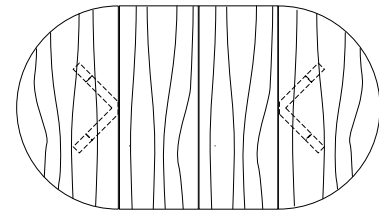

68", 74", 84", 90" or 96"

48", 54", 60",
66" or 72"

Duette Round Extension Table (with one leaf)

48"W (68" w/one 20" leaf) x 48"D x 29"H
54"W (74" w/one 20" leaf) x 54"D x 29"H
60"W (84" w/one 24" leaf) x 60"D x 29"H
66"W (90" w/one 24" leaf) x 66"D x 29"H
72"W (96" w/one 24" leaf) x 72"D x 29"H

25 1/2" 29"

96", 102", 108", 114" or 120"

48", 54", 60",
66" or 72"

Duette Round Extension Table (split base with two leaves)

48"W (96" w/two 24" leaves) x 48"D x 29"H
54"W (102" w/two 24" leaves) x 54"D x 29"H
60"W (108" w/two 24" leaves) x 60"D x 29"H
66"W (114" w/two 24" leaves) x 66"D x 29"H
72"W (120" w/two 24" leaves) x 72"D x 29"H