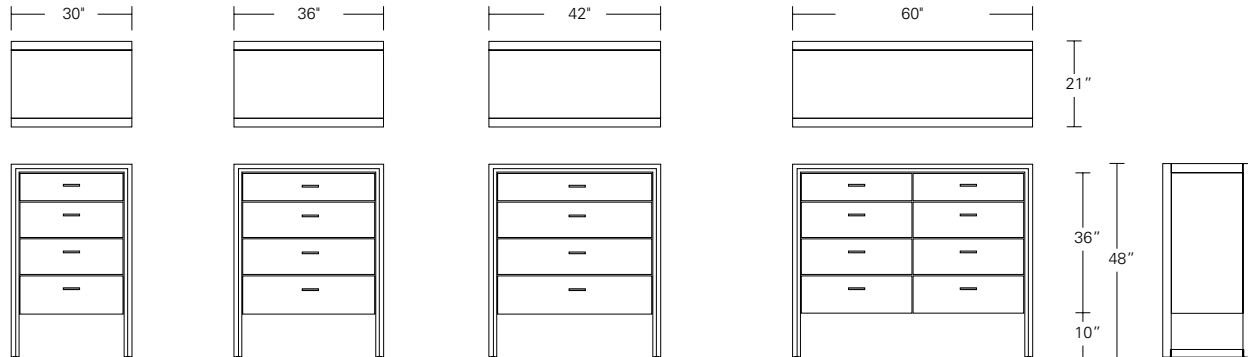

SAH30
Arris High Sled Dresser

SAH36

SAH42

SAH60

DESCRIPTION	FINISH OPTIONS	
Arris Sled Casegoods: Profiled and mitered solid wood frame. Veneered case with doors or drawers. Adjustable shelves behind doors. Soft close hinges and drawer slides. Pull Options: Rectangular D pulls in satin brass, medium bronze, dark bronze, and satin or polished stainless steel.. Standard Options: Drawer inserts, vented removable back with wire management. Custom Orders: Custom sizes, woods and finishes are available. Please request a price quotation.	Standard - Natural / Stained: Bronze Ash, Burnt Ash, Ebonized Ash, Grey Ash, Medium Mahogany, Oak, Bluff Oak, Grey Oak, Fumed Oak, Ebonized Oak, Walnut, Medium Walnut, Dark Walnut, Ebonized Walnut, Grey Walnut, Silver Walnut, Terra Walnut, Bronze Walnut, Claro Toned Walnut.	Premium - Cerused / Bleached: Bleached Ash, Cerused Grey Ash, Cerused Bronze Ash, Cerused Burnt Ash, Cerused Mahogany, Cerused Dark Mahogany, Bleached Walnut, Cerused Walnut, Cerused Grey Walnut, Cerused Silver Walnut, Cerused Bronze Walnut, Cerused Oak, Bleached Oak.
	Custom Finishes Opaque Satin Lacquer for Fronts.