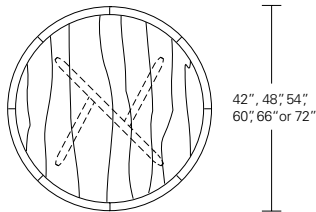

BRUNEAU TABLE

Bruneau Table

72"W x 38"D x 29"H 108"W x 44"D x 29"H
 84"W x 40"D x 29"H 120"W x 48"D x 29"H
 96"W x 42"D x 29"H

Bruneau Extension Table E (w/ end caps)

72"W (104"w/two 16"leaves) x 38"D x 29"H
 84"W (120"w/two 18"leaves) x 40"D x 29"H
 96"W (132"w/two 18"leaves) x 42"D x 29"H
 108"W (144"w/two 18"leaves) x 44"D x 29"H
 120"W (156"w/two 18"leaves) x 48"D x 29"H

Kemizo Table

- 72" W x 42" D x 29" H
- 84" W x 42" D x 29" H
- 96" W x 42" D x 29" H
- 108" W x 42" D x 29" H
- 120" W x 48" D x 29" H

Kemizo Extension Table

- 72" W (104" w/two 16" leaves) x 42" D x 29 1/4" H
- 84" W (120" w/two 18" leaves) x 42" D x 29 1/4" H
- 96" W (132" w/two 18" leaves) x 42" D x 29 1/4" H
- 108" W (144" w/two 18" leaves) x 42" D x 29 1/4" H
- 120" W (156" w/two 18" leaves) x 48" D x 29 1/4" H

Kemizo Round Table

42"W x 42"D x 29"H
 48"W x 48"D x 29"H
 54"W x 54"D x 29"H
 60"W x 60"D x 29"H
 66"W x 66"D x 29"H
 72"W x 72"D x 29"H

Round Extension Table (w/self-storing leaf)

48"W (68"w/one 20"leaf) x 48"D x 29"H
 54"W (74"w/one 20"leaf) x 54"D x 29"H
 60"W (84"w/one 24"leaf) x 60"D x 29"H
 66"W (90"w/one 24"leaf) x 66"D x 29"H
 72"W (96"w/one 24"leaf) x 72"D x 29"H