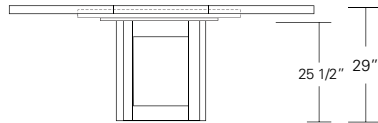

29"

25 1/2" 29"

68", 74", 84", 90" or 96"

96", 102", 108", 114" or 120"

48", 54", 60", 66" or 72"

Nexus Round Table

48"W x 48"D x 29"H
54"W x 54"D x 29"H
60"W x 60"D x 29"H
66"W x 66"D x 29"H
72"W x 72"D x 29"H

Round Extension Table (with self storing leaf)

48"W (68" w/one 20"leaf) x 48"D x 29"H
54"W (74" w/one 20"leaf) x 54"D x 29"H
60"W (84" w/one 24"leaf) x 60"D x 29"H
66"W (90" w/one 24"leaf) x 66"D x 29"H
72"W (96" w/one 24"leaf) x 72"D x 29"H

Round Split Base Extension Table

48"W (96" w/two 24"leaves) x 48"D x 29"H
54"W (102" w/two 24"leaves) x 54"D x 29"H
60"W (108" w/two 24"leaves) x 60"D x 29"H
66"W (114" w/two 24"leaves) x 66"D x 29"H
72"W (120" w/two 24"leaves) x 72"D x 29"H

48", 54", 60", 66" or 72"

Nexus Square Table

48"W x 48"D x 29"H
54"W x 54"D x 29"H
60"W x 60"D x 29"H
66"W x 66"D x 29"H
72"W x 72"D x 29"H

Square Extension Table (with self storing leaf)

48"W (68" w/one 20"leaf) x 48"D x 29"H
54"W (74" w/one 20"leaf) x 54"D x 29"H
60"W (84" w/one 24"leaf) x 60"D x 29"H
66"W (90" w/one 24"leaf) x 66"D x 29"H
72"W (96" w/one 24"leaf) x 72"D x 29"H

Square Split Base Extension Table

48"W (96" w/two 24"leaves) x 48"D x 29"H
54"W (102" w/two 24"leaves) x 54"D x 29"H
60"W (108" w/two 24"leaves) x 60"D x 29"H
66"W (114" w/two 24"leaves) x 66"D x 29"H
72"W (120" w/two 24"leaves) x 72"D x 29"H

14, 15, 16, 17 or 18"

20, 24, 28, 32 or 36"

14, 15, 16, 17 or 18"

48, 54, 60, 66 or 72"

Round

Square

Metal Inlay Option:

Optional metal inlay on bottom edge of table top.

Lazy Susan Option

Base Only for Round or Square Glass Top