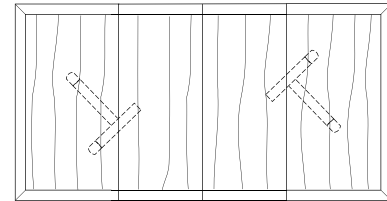

Square Split Base Extension Table

48" W (96" w/two 24" leaves) x 48" D x 29" H
54" W (102" w/two 24" leaves) x 54" D x 29" H
60" W (108" w/two 24" leaves) x 60" D x 29" H
66" W (114" w/two 24" leaves) x 66" D x 29" H
72" W (120" w/two 24" leaves) x 72" D x 29" H