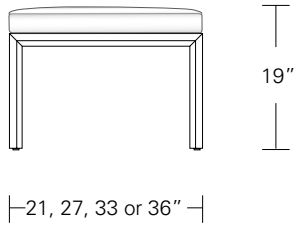

Arris Ottoman

- 21"W x 17"D x 19"H
- 27"W x 17"D x 19"H
- 33"W x 17"D x 19"H
- 36"W x 17"D x 19"H