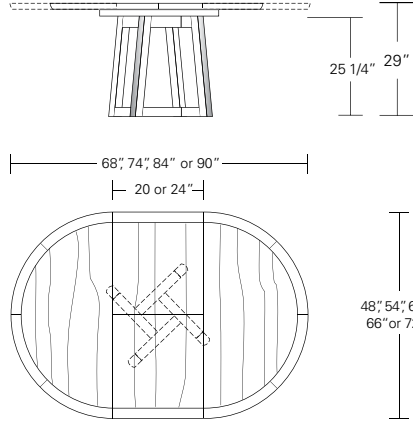

48" W (68" w/one 20" leaf) x 48" D x 29" H
 54" W (74" w/one 20" leaf) x 54" D x 29" H
 60" W (84" w/one 24" leaf) x 60" D x 29" H
 66" W (90" w/one 24" leaf) x 66" D x 29" H
 72" W (96" w/one 24" leaf) x 72" D x 29" H

ROULETTE ROUND EXTENSION TABLE - SPLIT BASE

66W x 66D x 29H
(114W with two 24" LEAVES)

Shown in Walnut with optional solid wood top.

The Roulette Round Table features a pin wheel style base layout with slanted legs suggesting a rotating movement. On this table the base splits to support the increased top length. Roulettes are available in a variety of shapes, sizes, fixed and extension versions.

ROULETTE ROUND & SQUARE TABLES

Roulette Round Table

42" W x 42" D x 29" H
 48" W x 48" D x 29" H
 54" W x 54" D x 29" H
 60" W x 60" D x 29" H
 66" W x 66" D x 29" H
 72" W x 72" D x 29" H

Round Extension Table (w/self-storing leaf)