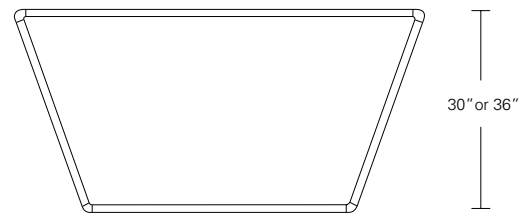

CONTOUR BUFFET, SIDEBOARD, CONSOLE

Contour Console 48"W x 16"D x 30"H
60"W x 18"D x 30"H
72"W x 18"D x 30"H
84"W x 20"D x 36"H
96"W x 20"D x 36"H