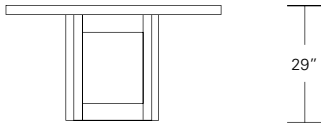

NEXUS TABLE - BASE ONLY

42W x 42D x 29H

Shown in Dark Walnut with customer supplied clear glass top

Nexus Bases combined with customer supplied glass table tops have a contemporary design sensibility. The floating, transparent glass top shows the intricacy of the base's geometric design. These table bases can be specified in a range of standard sizes and finishes.