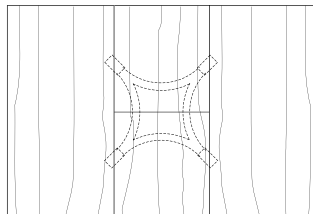

Nexus Square Table

48"W x 48"D x 29"H
54"W x 54"D x 29"H
60"W x 60"D x 29"H
66"W x 66"D x 29"H
72"W x 72"D x 29"H

Square Extension Table (with self storing leaf)

48"W (68" w/one 20"leaf) x 48"D x 29"H
54"W (74" w/one 20"leaf) x 54"D x 29"H
60"W (84" w/one 24"leaf) x 60"D x 29"H
66"W (90" w/one 24"leaf) x 66"D x 29"H
72"W (96" w/one 24"leaf) x 72"D x 29"H

Square Split Base Extension Table

48"W (96" w/two 24"leaves) x 48"D x 29"H
54"W (102" w/two 24"leaves) x 54"D x 29"H
60"W (108" w/two 24"leaves) x 60"D x 29"H
66"W (114" w/two 24"leaves) x 66"D x 29"H
72"W (120" w/two 24"leaves) x 72"D x 29"H