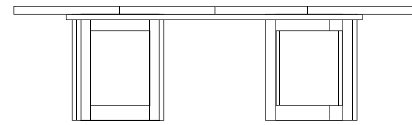

68", 74", 84", 90" or 96"

96", 102", 108", 114" or 120"