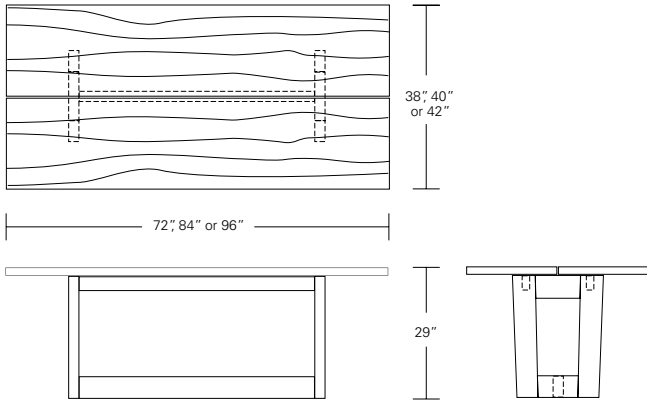

Roulette Extension Table

72"W (104" w/two 16" leaves) x 38"D x 29"H
 84"W (120" w/two 18" leaves) x 40"D x 29"H
 96"W (132" w/two 18" leaves) x 42"D x 29"H
 108"W (144" w/two 18" leaves) x 44"D x 29"H
 120"W (156" w/two 18" leaves) x 48"D x 29"H

DUETTE TABLE V-BASE

84W x 40D x 29H

Shown in Grey Walnut

The Duette V base has a more complex configuration than the standard Duette Table bases. The crux of the design being the hand-fitted three way intersection of its base members. Duette V Base Table's have solid wood plank style or custom slab tops and are available in a range of standard sizes and finishes.