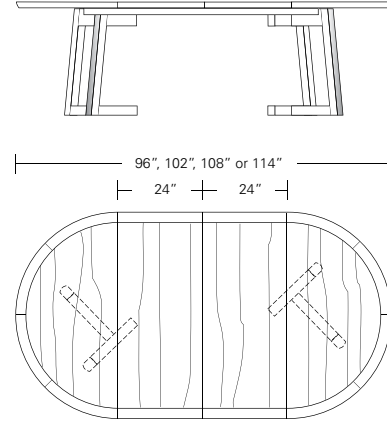

ROULETTE ROUND EXTENSION TABLE - SPLIT BASE

66W x 66D x 29H
(114W with two 24" LEAVES)

Shown in Walnut with optional solid wood top.

The Roulette Round Table features a pin wheel style base layout with slanted legs suggesting a rotating movement. On this table the base splits to support the increased top length. Roulettes are available in a variety of shapes, sizes, fixed and extension versions.

ROULETTE ROUND & SQUARE TABLES

Roulette Round Table

42" W x 42" D x 29" H
 48" W x 48" D x 29" H
 54" W x 54" D x 29" H
 60" W x 60" D x 29" H
 66" W x 66" D x 29" H
 72" W x 72" D x 29" H

Round Extension Table (w/self-storing leaf)

48" W (68" w/one 20" leaf) x 48" D x 29" H
 54" W (74" w/one 20" leaf) x 54" D x 29" H
 60" W (84" w/one 24" leaf) x 60" D x 29" H
 66" W (90" w/one 24" leaf) x 66" D x 29" H
 72" W (96" w/one 24" leaf) x 72" D x 29" H