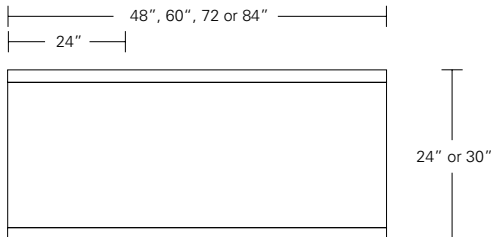

ARRIS CONSOLE, DESK & OTTOMAN

Return

DESCRIPTION	FINISH OPTIONS	
Arris Desk & Console: Profiled and mitered solid wood frame with veneer top. Levelers. Standard Options: Drawers, drawer dividers, shelves, Leather top, modesty panel, leg wire-chase, wood or metal grommets to match hardware. Satin brass, medium bronze, dark bronze, and satin or polished stainless steel pulls. Custom Orders: Custom sizes, woods and finishes are available. Please request a price quotation.	Standard - Natural / Stained: Bronze Ash, Burnt Ash, Ebonized Ash, Grey Ash, Medium Mahogany, Oak, Bluff Oak, Grey Oak, Fumed Oak, Ebonized Oak, Walnut, Medium Walnut, Dark Walnut, Ebonized Walnut, Grey Walnut, Silver Walnut, Terra Walnut, Bronze Walnut, Claro Toned Walnut.	Premium - Cerused / Bleached: Bleached Ash, Cerused Grey Ash, Cerused Bronze Ash, Cerused Burnt Ash, Cerused Mahogany, Cerused Dark Mahogany, Bleached Walnut, Cerused Walnut, Cerused Grey Walnut, Cerused Silver Walnut, Cerused Bronze Walnut, Cerused Oak, Bleached Oak.