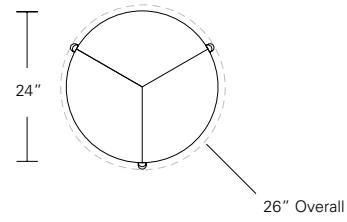

TRILLIUM COCKTAIL TABLE

Trillium 39
39" Diam Top x 15"H
Overall Diam w/ legs 42"

DESCRIPTION	FINISH OPTIONS	
Trillium Table: Veneer top with thick veneer edging. Solid wood base with levelers. Inlay Options: Dark bronze, medium bronze, satin brass or satin aluminum. Custom Orders: Custom sizes, woods and finishes are available. Please request a price quotation.	Standard - Natural / Stained: Bronze Ash, Burnt Ash, Ebonized Ash, Grey Ash, Medium Mahogany, Oak, Bluff Oak, Grey Oak, Fumed Oak, Ebonized Oak, Walnut, Medium Walnut, Dark Walnut, Ebonized Walnut, Grey Walnut, Silver Walnut, Terra Walnut, Bronze Walnut, Claro Toned Walnut.	Premium - Cerused / Bleached: Bleached Ash, Cerused Grey Ash, Cerused Bronze Ash, Cerused Burnt Ash, Cerused Mahogany, Cerused Dark Mahogany, Bleached Walnut, Cerused Walnut, Cerused Grey Walnut, Cerused Silver Walnut, Cerused Bronze Walnut, Cerused Oak, Bleached Oak.