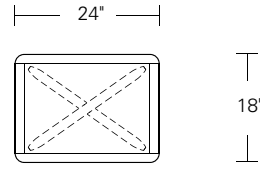

Rectangular
24"W x 18"D x 24"H