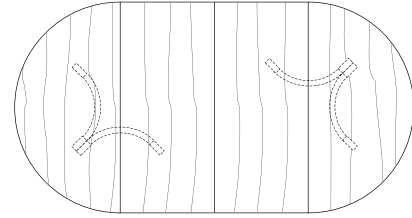

Nexus Round Table

48"W x 48"D x 29"H
54"W x 54"D x 29"H
60"W x 60"D x 29"H
66"W x 66"D x 29"H
72"W x 72"D x 29"H

Round Extension Table (with self storing leaf)

48"W (68" w/one 20"leaf) x 48"D x 29"H
54"W (74" w/one 20"leaf) x 54"D x 29"H
60"W (84" w/one 24"leaf) x 60"D x 29"H
66"W (90" w/one 24"leaf) x 66"D x 29"H
72"W (96" w/one 24"leaf) x 72"D x 29"H

Round Split Base Extension Table

48"W (96" w/two 24"leaves) x 48"D x 29"H
54"W (102" w/two 24"leaves) x 54"D x 29"H
60"W (108" w/two 24"leaves) x 60"D x 29"H
66"W (114" w/two 24"leaves) x 66"D x 29"H
72"W (120" w/two 24"leaves) x 72"D x 29"H