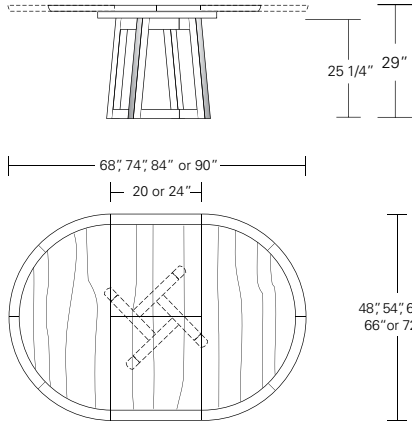

Verona Round Table

42"W x 42"D x 29"H
 48"W x 48"D x 29"H
 54"W x 54"D x 29"H
 60"W x 60"D x 29"H
 66"W x 66"D x 29"H
 72"W x 72"D x 29"H

Round Extension Table (w/self-storing leaf)

48"W (68" w/one 20" leaf) x 48"D x 29"H
 54"W (74" w/one 20" leaf) x 54"D x 29"H
 60"W (84" w/one 24" leaf) x 60"D x 29"H
 66"W (90" w/one 24" leaf) x 66"D x 29"H
 72"W (96" w/one 24" leaf) x 72"D x 29"H

ROULETTE ROUND TABLE

54W x 54D x 29H

Shown in Cersed Silver Walnut with optional solid wood top.

The Roulette Round Table features a pin wheel style base layout with slanted legs suggesting a rotating movement. Profiled legs and table edges add a softened tactile quality to the design. Available in a variety of shapes, sizes, fixed and extension versions.

ROULETTE ROUND & SQUARE TABLES

Roulette Round Table

42" W x 42" D x 29" H
 48" W x 48" D x 29" H
 54" W x 54" D x 29" H
 60" W x 60" D x 29" H
 66" W x 66" D x 29" H
 72" W x 72" D x 29" H

Round Extension Table (w/self-storing leaf)

48" W (68" w/one 20" leaf) x 48" D x 29" H
 54" W (74" w/one 20" leaf) x 54" D x 29" H
 60" W (84" w/one 24" leaf) x 60" D x 29" H
 66" W (90" w/one 24" leaf) x 66" D x 29" H
 72" W (96" w/one 24" leaf) x 72" D x 29" H