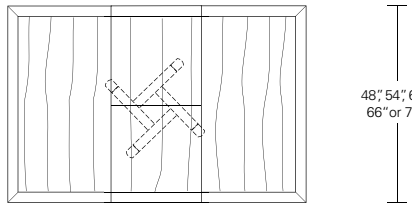

Square Extension Table (w/self-storing leaf)

48" W (68" w/one 20" leaf) x 48" D x 29" H
54" W (74" w/one 20" leaf) x 54" D x 29" H
60" W (84" w/one 24" leaf) x 60" D x 29" H
66" W (90" w/one 24" leaf) x 66" D x 29" H
72" W (96" w/one 24" leaf) x 72" D x 29" H