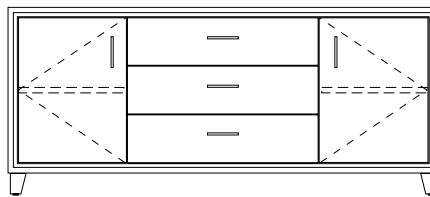

Arris Media Console