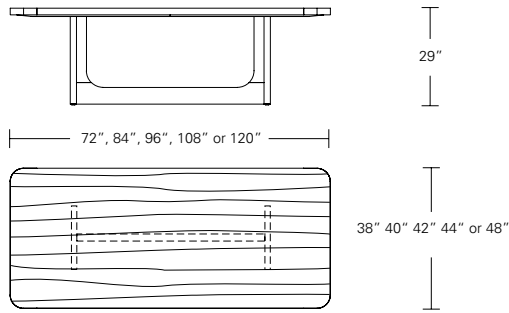

BEDS

LUNA BED	236
ARRIS BED	238
PLATEAU BED	240

FINISHES

WALNUT	242
ASH	244
OAK & MAHOGANY	245

BRUNEAU TABLE

108W x 44D x 29H

Shown in Walnut with Medium Bronze metal.

The Bruneau Table combines U shaped base components with a radiused corner table top. The metal end caps create a linear closure to the open ends of the modern trestle base. Available in fixed or extension versions in a wide range of sizes and finishes.

BRUNEAU TABLE

Bruneau Table

72"W x 38"D x 29"H 108"W x 44"D x 29"H
 84"W x 40"D x 29"H 120"W x 48"D x 29"H
 96"W x 42"D x 29"H

Bruneau Extension Table E (w/ end caps)

72"W (104"w/two 16"leaves) x 38"D x 29"H
 84"W (120"w/two 18"leaves) x 40"D x 29"H
 96"W (132"w/two 18"leaves) x 42"D x 29"H
 108"W (144"w/two 18"leaves) x 44"D x 29"H
 120"W (156"w/two 18"leaves) x 48"D x 29"H

Bruneau Extension Table E (with leaves on ends)

Bruneau Extension Table C (w/ leaves in center)

72"W (104"w/two 16"leaves) x 38"D x 29 1/4"H
 84"W (120"w/two 18"leaves) x 40"D x 29 1/4"H
 96"W (132"w/two 18"leaves) x 42"D x 29 1/4"H
 108"W (144"w/two 18"leaves) x 44"D x 29 1/4"H
 120"W (156"w/two 18"leaves) x 48"D x 29 1/4"H