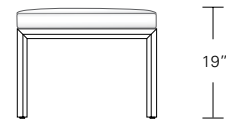

Arris Ottoman