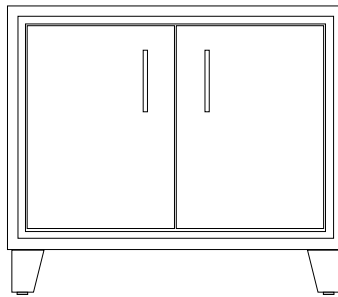

Arris Night Cabinet B
(two doors)