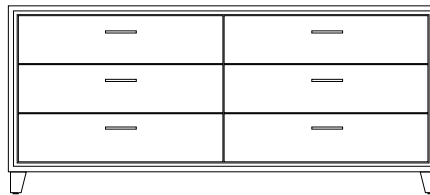

Arris Sideboard