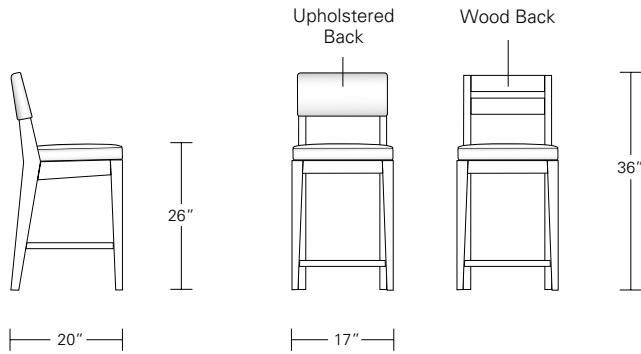

Bar Stool

Counter Stool

CHEVRON BAR AND COUNTER STOOL

21W x 22D x 40/45H

Shown in Grey Walnut in COL.

With their tapered, angular legs, softly-profiled backs and brushed aluminum footrests, these full-sized stools echo mid-century design. They are available in counter and bar heights. Swivel option available.