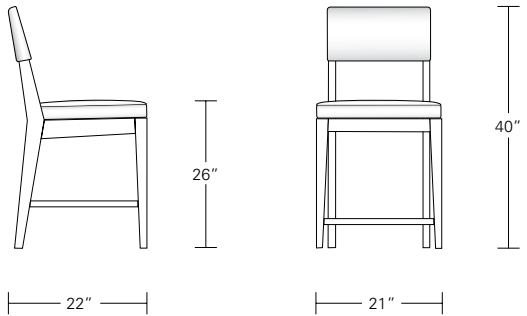

Chevron Counter Stool

21"W x 22"D x 40"H