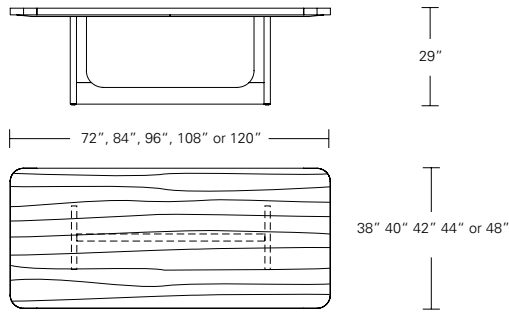

BRUNEAU TABLE

Bruneau Table

72"W x 38"D x 29"H 108"W x 44"D x 29"H
 84"W x 40"D x 29"H 120"W x 48"D x 29"H
 96"W x 42"D x 29"H

Bruneau Extension Table E (w/ end caps)

72"W (104"w/two 16"leaves) x 38"D x 29"H
 84"W (120"w/two 18"leaves) x 40"D x 29"H
 96"W (132"w/two 18"leaves) x 42"D x 29"H
 108"W (144"w/two 18"leaves) x 44"D x 29"H
 120"W (156"w/two 18"leaves) x 48"D x 29"H

Bruneau Extension Table E (with leaves on ends)

Bruneau Extension Table C (w/ leaves in center)

72"W (104"w/two 16"leaves) x 38"D x 29 1/4"H
 84"W (120"w/two 18"leaves) x 40"D x 29 1/4"H
 96"W (132"w/two 18"leaves) x 42"D x 29 1/4"H
 108"W (144"w/two 18"leaves) x 44"D x 29 1/4"H
 120"W (156"w/two 18"leaves) x 48"D x 29 1/4"H

BRUNEAU EXTENSION TABLE

**96W x 42D x 29.25H
(132" w/2 18" LEAVES)**

Shown in Walnut with Medium Bronze metal.

The Bruneau Extension "E" features pull-out end caps with radiused corners to add the table leaves. The metal end caps create a linear closure to the open ends of the modern trestle base. Available in extension or in fixed versions in a wide range of sizes and finishes.