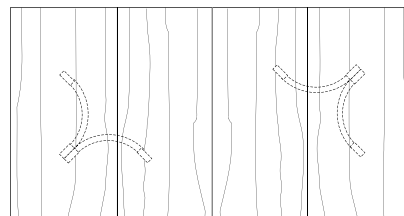

Nexus Square Table

48"W x 48"D x 29"H
54"W x 54"D x 29"H
60"W x 60"D x 29"H
66"W x 66"D x 29"H
72"W x 72"D x 29"H

Square Extension Table (with self storing leaf)

48"W (68" w/one 20"leaf) x 48"D x 29"H
54"W (74" w/one 20"leaf) x 54"D x 29"H
60"W (84" w/one 24"leaf) x 60"D x 29"H
66"W (90" w/one 24"leaf) x 66"D x 29"H
72"W (96" w/one 24"leaf) x 72"D x 29"H

Square Split Base Extension Table

48"W (96" w/two 24"leaves) x 48"D x 29"H
54"W (102" w/two 24"leaves) x 54"D x 29"H
60"W (108" w/two 24"leaves) x 60"D x 29"H
66"W (114" w/two 24"leaves) x 66"D x 29"H
72"W (120" w/two 24"leaves) x 72"D x 29"H