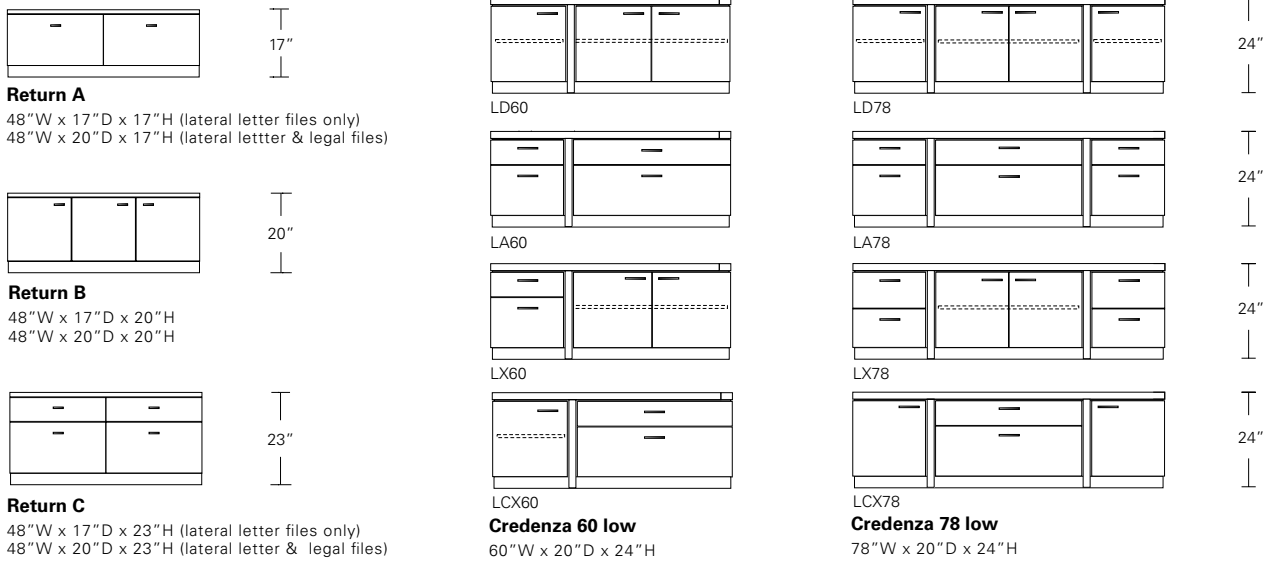

OFFSET DESK & CREDENZA

DESCRIPTION	FINISH OPTIONS	
Offset Desk: Veneer top with solid wood frame. Solid wood base with levelers. Standard Options: Bar pulls in satin brass, medium bronze, dark bronze, and satin or polished stainless steel. Wood or metal grommet same finish as hardware and modesty panel. Custom Orders: Custom sizes, woods and finishes are available. Please request a price quotation.	Standard - Natural / Stained: Bronze Ash, Burnt Ash, Ebonized Ash, Grey Ash, Medium Mahogany, Oak, Bluff Oak, Grey Oak, Fumed Oak, Ebonized Oak, Walnut, Medium Walnut, Dark Walnut, Ebonized Walnut, Grey Walnut, Silver Walnut, Terra Walnut, Bronze Walnut, Claro Toned Walnut.	
	Premium - Cerused / Bleached: Bleached Ash, Cerused Grey Ash, Cerused Bronze Ash, Cerused Burnt Ash, Cerused Mahogany, Cerused Dark Mahogany, Bleached Walnut, Cerused Walnut, Cerused Grey Walnut, Cerused Silver Walnut, Cerused Bronze Walnut, Cerused Oak, Bleached Oak.