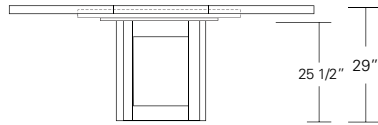

29"

25 1/2" 29"

68", 74", 84", 90" or 96"

96", 102", 108", 114" or 120"

48", 54", 60", 66" or 72"

Nexus Round Table

48"W x 48"D x 29"H
54"W x 54"D x 29"H
60"W x 60"D x 29"H
66"W x 66"D x 29"H
72"W x 72"D x 29"H

Round Extension Table (with self storing leaf)

48"W (68" w/one 20"leaf) x 48"D x 29"H
54"W (74" w/one 20"leaf) x 54"D x 29"H
60"W (84" w/one 24"leaf) x 60"D x 29"H
66"W (90" w/one 24"leaf) x 66"D x 29"H
72"W (96" w/one 24"leaf) x 72"D x 29"H

Round Split Base Extension Table

48"W (96" w/two 24"leaves) x 48"D x 29"H
54"W (102" w/two 24"leaves) x 54"D x 29"H
60"W (108" w/two 24"leaves) x 60"D x 29"H
66"W (114" w/two 24"leaves) x 66"D x 29"H
72"W (120" w/two 24"leaves) x 72"D x 29"H

48", 54", 60", 66" or 72"

Nexus Square Table

48"W x 48"D x 29"H
54"W x 54"D x 29"H
60"W x 60"D x 29"H
66"W x 66"D x 29"H
72"W x 72"D x 29"H

Square Extension Table (with self storing leaf)

48"W (68" w/one 20"leaf) x 48"D x 29"H
54"W (74" w/one 20"leaf) x 54"D x 29"H
60"W (84" w/one 24"leaf) x 60"D x 29"H
66"W (90" w/one 24"leaf) x 66"D x 29"H
72"W (96" w/one 24"leaf) x 72"D x 29"H

Square Split Base Extension Table

48"W (96" w/two 24"leaves) x 48"D x 29"H
54"W (102" w/two 24"leaves) x 54"D x 29"H
60"W (108" w/two 24"leaves) x 60"D x 29"H
66"W (114" w/two 24"leaves) x 66"D x 29"H
72"W (120" w/two 24"leaves) x 72"D x 29"H

14, 15, 16, 17 or 18"

20, 24, 28, 32 or 36"

14, 15, 16, 17 or 18"

48, 54, 60, 66 or 72"

Round

Square

Metal Inlay Option:

Optional metal inlay on bottom edge of table top.

Lazy Susan Option

Base Only for Round or Square Glass Top