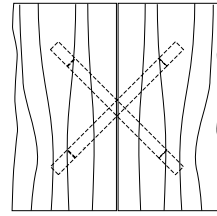

live edge option

42", 48", 54" or 60"