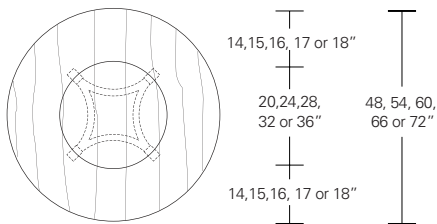

Lazy Susan Option

Metal Inlay Option:

DESCRIPTION

FINISH OPTIONS

Pointe Table:

Veneer top with solid wood or thick veneer edging. Base with solid wood frame members and levelers.

Standard Options:

Lazy susan or inset lazy susan. Sunburst veneer pattern. Metal inlay edge detail.

Metal Inlay Options:

Dark bronze, medium bronze, satin brass or satin aluminum

Custom Orders:

Custom sizes, woods and finishes are available. Please request a price quotation.

Standard - Natural / Stained:

Bronze Ash, Burnt Ash, Ebonized Ash, Grey Ash, Medium Mahogany, Oak, Bluff Oak, Grey Oak, Fumed Oak, Ebonized Oak, Walnut, Medium Walnut, Dark Walnut, Ebonized Walnut, Grey Walnut, Silver Walnut, Terra Walnut, Bronze Walnut, Claro Toned Walnut.

Premium - Cerused / Bleached:

Bleached Ash, Cerused Grey Ash, Cerused Bronze Ash, Cerused Burnt Ash, Cerused Mahogany, Cerused Dark Mahogany, Bleached Walnut, Cerused Walnut, Cerused Grey Walnut, Cerused Silver Walnut, Cerused Bronze Walnut, Cerused Oak, Bleached Oak.