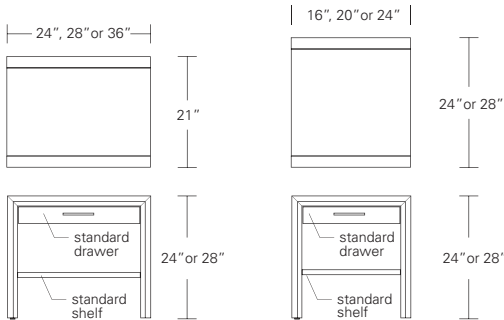

Arris Slim

Arris Side Table

24"W x 21"D x 24" or 28"H
28"W x 21"D x 24" or 28"H
36"W x 21"D x 24" or 28"H