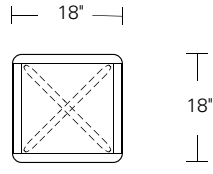

Square
18"W x 18"D x 22"H