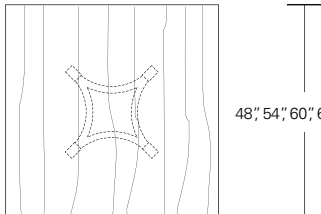

48", 54", 60", 66" or 72"