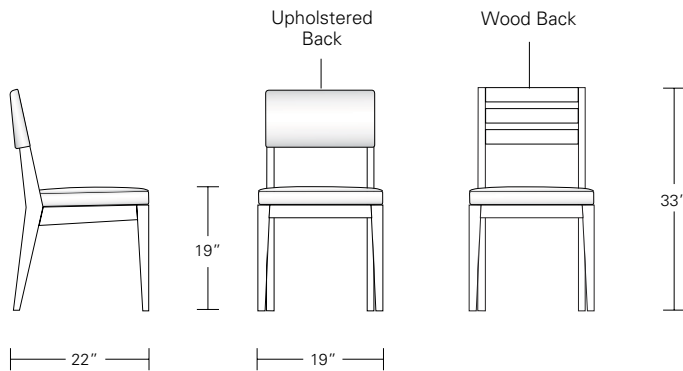

Cadet Chair

19"W x 22"D x 33"H