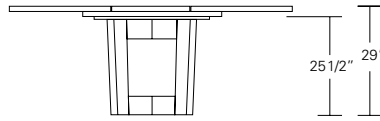

DUETTE ROUND & SQUARE TABLES

29"

48", 54", 60", 66" or 72"

48", 54", 60",
66" or 72"

Duette Round Table

48"W x 48"D x 29"H
54"W x 54"D x 29"H
60"W x 60"D x 29"H
66"W x 66"D x 29"H
72"W x 72"D x 29"H

25 1/2" 29"

68", 74", 84", 90" or 96"

48", 54", 60",
66" or 72"

Duette Round Extension Table (with one leaf)

48"W (68" w/one 20" leaf) x 48"D x 29"H
54"W (74" w/one 20" leaf) x 54"D x 29"H
60"W (84" w/one 24" leaf) x 60"D x 29"H
66"W (90" w/one 24" leaf) x 66"D x 29"H
72"W (96" w/one 24" leaf) x 72"D x 29"H