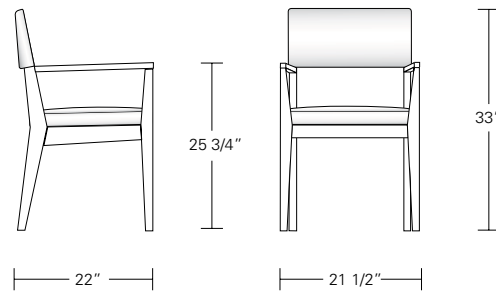

ARM: 23 1/2W x 23D x 35H

SIDE: 21W x 23D x 35H

Cadet Chair

19"W x 22"D x 33"H

Cadet Arm Chair

21 1/2"W x 22"D x 33"H

Chevron Chair

21"W x 23"D x 35"H