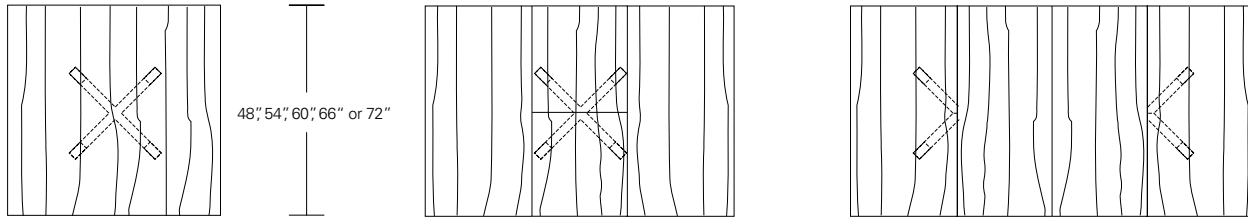

Pointe Square Table

42"W x 42"D x 29"H
48"W x 48"D x 29"H
54"W x 54"D x 29"H
60"W x 60"D x 29"H
66"W x 66"D x 29"H
72"W x 72"D x 29"H

Square Extension Table (with self storing leaf)

48"W (68" w/one 20" leaf) x 48"D x 29"H
54"W (74" w/one 20" leaf) x 54"D x 29"H
60"W (84" w/one 24" leaf) x 60"D x 29"H
66"W (90" w/one 24" leaf) x 66"D x 29"H
72"W (96" w/one 24" leaf) x 72"D x 29"H

Square Split Base Extension Table

48"W (96" w/two 24" leaves) x 48"D x 29"H
54"W (102" w/two 24" leaves) x 54"D x 29"H
60"W (108" w/two 24" leaves) x 60"D x 29"H
66"W (114" w/two 24" leaves) x 66"D x 29"H
72"W (120" w/two 24" leaves) x 72"D x 29"H