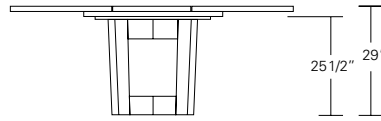

DUETTE ROUND & SQUARE TABLES

29"

48", 54", 60", 66" or 72"

48", 54", 60",
66" or 72"

Duette Round Table

48"W x 48"D x 29"H
54"W x 54"D x 29"H
60"W x 60"D x 29"H
66"W x 66"D x 29"H
72"W x 72"D x 29"H

25 1/2" 29"

68", 74", 84", 90" or 96"

48", 54", 60",
66" or 72"

Duette Round Extension Table (with one leaf)

48"W (68" w/one 20" leaf) x 48"D x 29"H
54"W (74" w/one 20" leaf) x 54"D x 29"H
60"W (84" w/one 24" leaf) x 60"D x 29"H
66"W (90" w/one 24" leaf) x 66"D x 29"H
72"W (96" w/one 24" leaf) x 72"D x 29"H