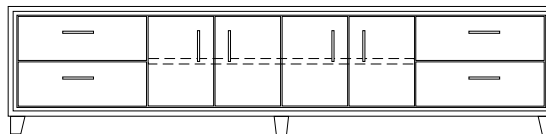

DESCRIPTION	FINISH OPTIONS	
Arris Casegoods: Veneer cabinet with profiled and mitered solid wood face frame. One adjustable shelf behind each door. Square tapered feet with levelers. Standard Options: Pocket doors, drawer inserts, vented removable back & wire management. Rectangular D pulls in satin brass, medium bronze, dark bronze, and satin or polished stainless steel. Opaque satin lacquer fronts, two tone finish. Custom Orders: Custom sizes, woods and finishes are available. Please request a price quotation.	Standard - Natural / Stained: Bronze Ash, Burnt Ash, Ebonized Ash, Grey Ash, Medium Mahogany, Oak, Bluff Oak, Grey Oak, Fumed Oak, Ebonized Oak, Walnut, Medium Walnut, Dark Walnut, Ebonized Walnut, Grey Walnut, Silver Walnut, Terra Walnut, Bronze Walnut, Claro Toned Walnut.	Premium - Cerused / Bleached: Bleached Ash, Cerused Grey Ash, Cerused Bronze Ash, Cerused Burnt Ash, Cerused Mahogany, Cerused Dark Mahogany, Bleached Walnut, Cerused Walnut, Cerused Grey Walnut, Cerused Silver Walnut, Cerused Bronze Walnut, Cerused Oak, Bleached Oak.
	Custom Finishes Opaque Satin Lacquer for Fronts.