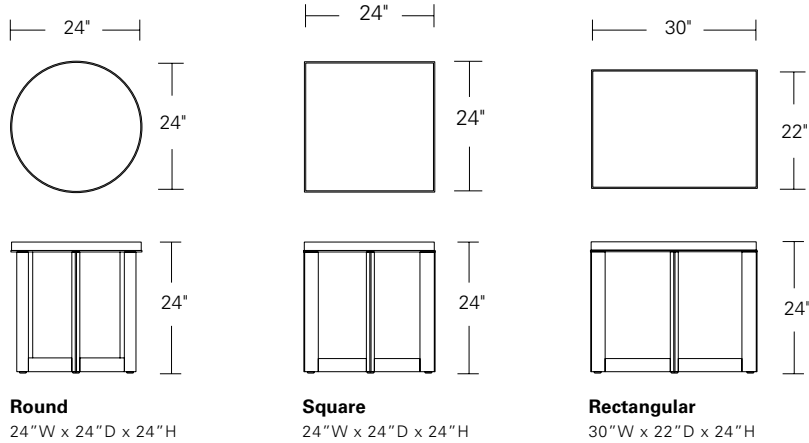

FRETWORK SIDE TABLES

Round: 20W x 20D x 22H
Rectangular: 24W x 18D x 24H

Shown in optional solid Claro Walnut and Satin Brass inlay.

Fretwork Side Tables are available in round, square and rectangular formats in two standard heights. The solid wood open frame work and table top are embellished with a raised metal inlay. These side tables are available in a variety of standard sizes, wood and metal finishes.