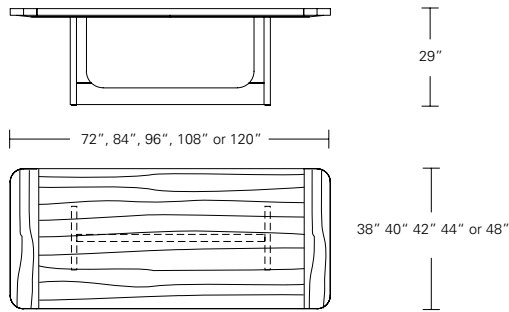

Bruneau Extension Table E (with leaves on ends)

Bruneau Extension Table C (w/ leaves in center)

72"W (104"w/two 16"leaves) x 38"D x 29 1/4"H
 84"W (120"w/two 18"leaves) x 40"D x 29 1/4"H
 96"W (132"w/two 18"leaves) x 42"D x 29 1/4"H
 108"W (144"w/two 18"leaves) x 44"D x 29 1/4"H
 120"W (156"w/two 18"leaves) x 48"D x 29 1/4"H

BRUNEAU EXTENSION TABLE

**96W x 42D x 29.25H
(132" w/2 18" LEAVES)**

Shown in Walnut with Medium Bronze metal.

The Bruneau Extension "E" features pull-out end caps with radiused corners to add the table leaves. The metal end caps create a linear closure to the open ends of the modern trestle base. Available in extension or in fixed versions in a wide range of sizes and finishes.

BRUNEAU TABLE

Bruneau Table

72"W x 38"D x 29"H 108"W x 44"D x 29"H
 84"W x 40"D x 29"H 120"W x 48"D x 29"H
 96"W x 42"D x 29"H

Bruneau Extension Table E (w/ end caps)

72"W (104"w/two 16"leaves) x 38"D x 29"H
 84"W (120"w/two 18"leaves) x 40"D x 29"H
 96"W (132"w/two 18"leaves) x 42"D x 29"H
 108"W (144"w/two 18"leaves) x 44"D x 29"H
 120"W (156"w/two 18"leaves) x 48"D x 29"H