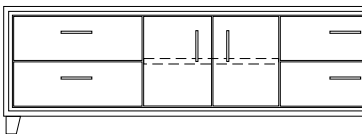

Arris Media Console