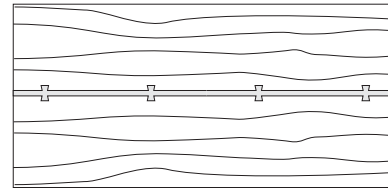

Duette Butterfly Option