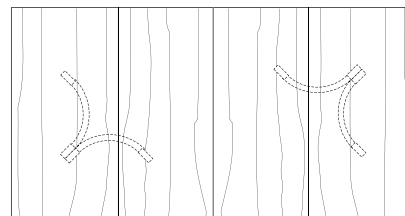

Nexus Square Table

48"W x 48"D x 29"H
54"W x 54"D x 29"H
60"W x 60"D x 29"H
66"W x 66"D x 29"H
72"W x 72"D x 29"H

Square Extension Table (with self storing leaf)

48"W (68" w/one 20"leaf) x 48"D x 29"H
54"W (74" w/one 20"leaf) x 54"D x 29"H
60"W (84" w/one 24"leaf) x 60"D x 29"H
66"W (90" w/one 24"leaf) x 66"D x 29"H
72"W (96" w/one 24"leaf) x 72"D x 29"H

Square Split Base Extension Table

48"W (96" w/two 24"leaves) x 48"D x 29"H
54"W (102" w/two 24"leaves) x 54"D x 29"H
60"W (108" w/two 24"leaves) x 60"D x 29"H
66"W (114" w/two 24"leaves) x 66"D x 29"H
72"W (120" w/two 24"leaves) x 72"D x 29"H