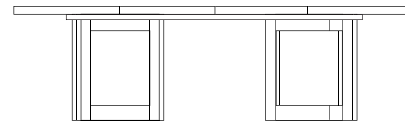

96", 102", 108", 114" or 120"