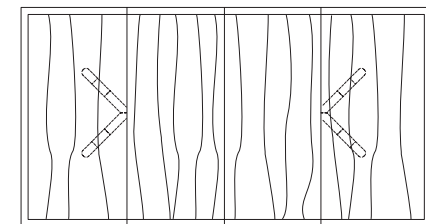

Cameo Square Table

42"W x 42"D x 29"H
48"W x 48"D x 29"H
54"W x 54"D x 29"H
60"W x 60"D x 29"H
66"W x 66"D x 29"H
72"W x 72"D x 29"H

Square Extension Table (split base with one leaf)

48"W (72" w/one 24" leaf) x 48"D x 29 1/4"H
54"W (78" w/one 24" leaf) x 54"D x 29 1/4"H
60"W (84" w/one 24" leaf) x 60"D x 29 1/4"H
66"W (90" w/one 24" leaf) x 66"D x 29 1/4"H
72"W (96" w/one 24" leaf) x 72"D x 29 1/4"H

Square Extension Table (split base with two leaves)

48"W (96" w/two 24" leaves) x 48"D x 29 1/4"H
54"W (102" w/two 24" leaves) x 54"D x 29 1/4"H
60"W (108" w/two 24" leaves) x 60"D x 29 1/4"H
66"W (114" w/two 24" leaves) x 66"D x 29 1/4"H
72"W (120" w/two 24" leaves) x 72"D x 29 1/4"H

DESCRIPTION	FINISH OPTIONS	
Cameo Table: Veneer top with solid wood edge. Solid wood base with levelers. Standard Options: Metal inlay, lazy susan, inset lazy susan, solid wood top, sunburst veneer pattern, two tone finish. Inlay Options: Metal inlay in satin brass, medium bronze, dark bronze, or satin aluminum. Custom Orders: Custom sizes, woods and finishes are available. Please request a price quotation.	Standard - Natural / Stained: Bronze Ash, Burnt Ash, Ebonized Ash, Grey Ash, Medium Mahogany, Oak, Bluff Oak, Grey Oak, Fumed Oak, Ebonized Oak, Walnut, Medium Walnut, Dark Walnut, Ebonized Walnut, Grey Walnut, Silver Walnut, Terra Walnut, Bronze Walnut, Claro Toned Walnut.	Premium - Cerused / Bleached: Bleached Ash, Cerused Grey Ash, Cerused Bronze Ash, Cerused Burnt Ash, Cerused Mahogany, Cerused Dark Mahogany, Bleached Walnut, Cerused Walnut, Cerused Grey Walnut, Cerused Silver Walnut, Cerused Bronze Walnut, Cerused Oak, Bleached Oak.