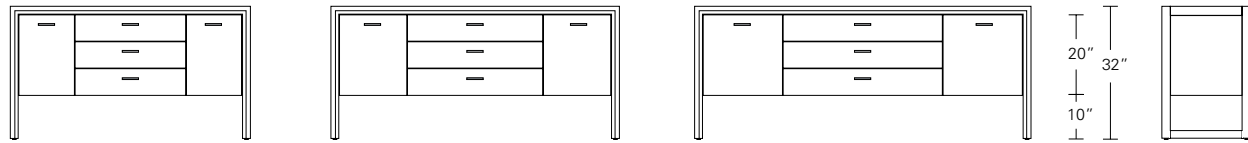

SX60
Arris Sled Sideboard

SX72

SX84